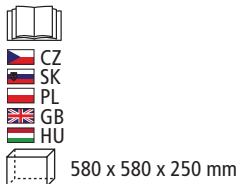

HECHT MERIDA

Suitable for sheltered garden areas.

- heavy stamped steel construction
- tough baked finish for durability and easy cleaning
- chrome plated cooking grill
- height: 92 cm
- diameter: 53,5 cm

Optional alloy grid HECHT 500 11

- heavy stamped steel construction
- tough baked finish for durability and easy cleaning
- ash catcher