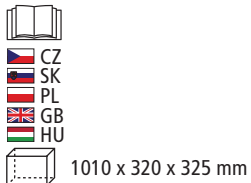

GARDEN GRILLS

HECHT BALL

Suitable for sheltered garden areas.

- stainless steel
- ash catcher
- height: 100 cm
- width: 65 x 59 cm

Suitable for sheltered garden areas.

- steel plate
- adjustable charcoal grid
- warming rack
- ash catcher
- thermometer
- height: 94 cm
- width: 56 x 69 cm

HECHT MERIDA

Suitable for sheltered garden areas.

- heavy stamped steel construction
- tough baked finish for durability and easy cleaning
- chrome plated cooking grill
- height: 92 cm
- diameter: 53,5 cm

Optional alloy grid HECHT 500 11

- heavy stamped steel construction
- tough baked finish for durability and easy cleaning
- ash catcher

HECHT KUGELGRILL

Suitable for sheltered garden areas.

- height: 116 cm
- width: 60 x 98 cm

HECHT SENTINEL MINOR

Suitable for sheltered garden areas and exteriors.

- heat resistant sheet steel
- 2 heating chambers
- 2 cooking areas
- stacking area
- thermometer

Steel 1 mm

Suitable for sheltered garden areas and exteriors.

- heat resistant sheet steel
- 2 heating chambers
- 3 cooking areas
- stacking area
- thermometer

Steel 1 mm

HECHT SENTINEL

Optional grill cover HECHT 0001058