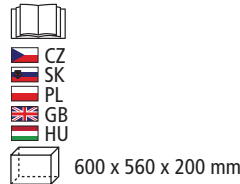

Suitable for sheltered garden areas.

- steel plate
- adjustable charcoal grid
- warming rack
- ash catcher
- thermometer
- height: 94 cm
- width: 56 x 69 cm

HECHT MERIDA

Suitable for sheltered garden areas.