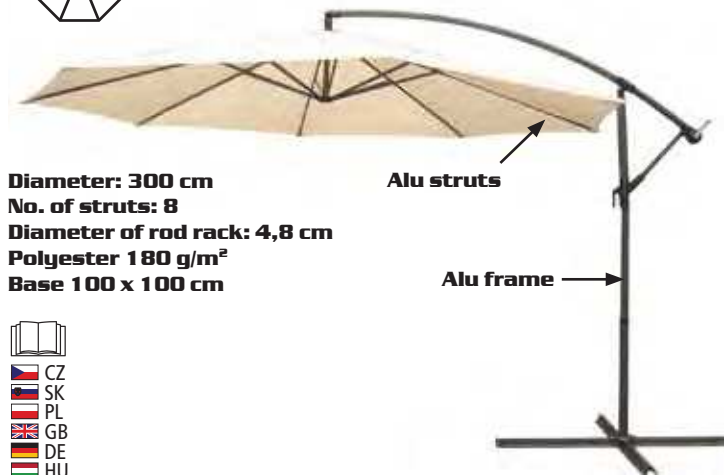

GARDEN SWINGS, PARASOLS

SUNSET

cross-section

Diameter: 240 cm
No. of struts: 6
Height: 2 m
Without base

1340 x 150 x 150 mm

SHADOW

cross-section

Diameter: 270 cm
No. of struts: 8
Height: 2,2 m
Without base

1400 x 150 x 150 mm

SANDY 1

cross-section

Diameter: 250 cm
No. of struts: 6
Diameter of rod rack: 4,8 cm
Polyester 180 g/m²
Base 100 x 100 cm

1850 x 335 x 135 mm

cross-section

Diameter: 300 cm
No. of struts: 8
Diameter of rod rack: 4,8 cm
Polyester 180 g/m²
Base 100 x 100 cm

2010 x 355 x 135 mm

SUNNY

SOL

cross-section

Diameter: 350 cm
No. of struts: 8
Polyester 210 g/m²
Base 100 x 100 cm

2700 x 440 x 180 mm

Opening by handle

Rotating base