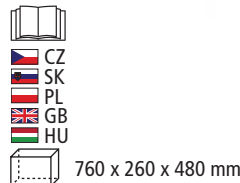

GARDEN GRILLS

HECHT BALL

Suitable for sheltered garden areas.

- stainless steel
- ash catcher
- height: 100 cm
- width: 65 x 59 cm

Suitable for sheltered garden areas.

- steel plate
- adjustable charcoal grid
- warming rack
- ash catcher
- thermometer
- height: 94 cm
- width: 56 x 69 cm

HECHT MERIDA

Suitable for sheltered garden areas.

- heavy stamped steel construction
- tough baked finish for durability and easy cleaning
- chrome plated cooking grill
- height: 92 cm
- diameter: 53,5 cm

Optional alloy grid HECHT 500 11

- heavy stamped steel construction
- tough baked finish for durability and easy cleaning
- ash catcher

HECHT KUGELGRILL

Suitable for sheltered garden areas.

- height: 116 cm
- width: 60 x 98 cm

HECHT SENTINEL MINOR

Suitable for sheltered garden areas and exteriors.

- heat resistant sheet steel
- 2 heating chambers
- 2 cooking areas
- stacking area
- thermometer

Steel 1 mm

Suitable for sheltered garden areas and exteriors.

- heat resistant sheet steel
- 2 heating chambers
- 3 cooking areas
- stacking area
- thermometer

Steel 1 mm

HECHT SENTINEL

Optional grill cover HECHT 0001058