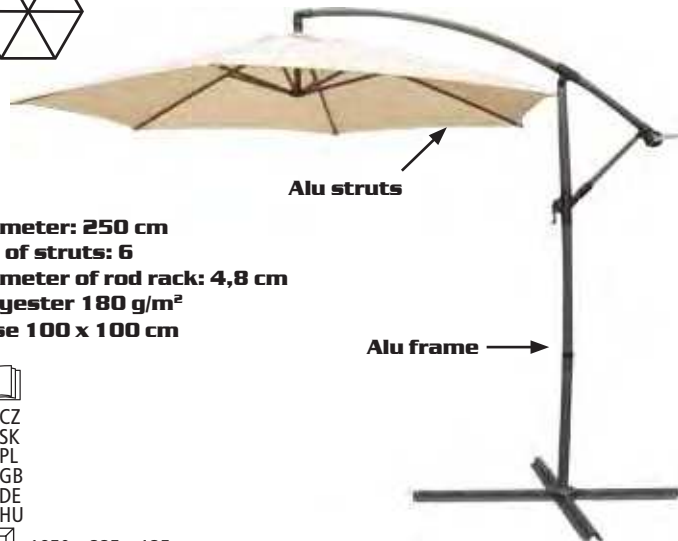

Diameter: 240 cm
No. of struts: 6
Height: 2 m
Without base

1340 x 150 x 150 mm

SHADOW

cross-section

Diameter: 270 cm
No. of struts: 8
Height: 2,2 m
Without base

1400 x 150 x 150 mm

SANDY 1

cross-section