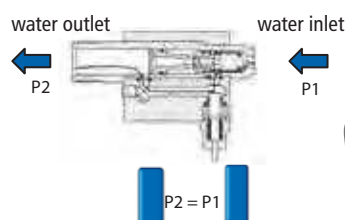

HIGH PRESSURE WASHERS

HECHT 317

Equipment:
variojet, bottle for cleaner with foam jet, power cable 3 meter, 3 meter pressure hose with gun

260 x 250 x 470 mm

	electric	230 V/50 Hz		max. pressure	105 bar
	power input	1600 W		delivery volume	360 l/h

HECHT 320

Equipment:
variojet, bottle for cleaner with foam jet, power cable 5 meter, 5 meter pressure hose with gun, accessories holder

325 x 295 x 600 mm

	max. pressure	180 bar
	max. temperature	60° C

BRUSH - 000320B FOR HECHT 320 AND 323

170 x 70 x 118 mm

	electric	230 V/50 Hz		max. pressure	165 bar
	power input	2000 W		delivery volume	390 l/h

HECHT 323

Equipment:
variojet, bottle for cleaner with foam jet, power cable, 5 meter pressure hose with gun, accessories holder

270 x 90 x 270 mm

170 x 120 x 370 mm

350 x 325 x 735 mm

	electric	230 V/50 Hz		max. pressure	165 bar
	power input	2200 W		delivery volume	480 l/h

Pump with strengthening of the output pressure

350 x 890 x 290 mm

	electric	230 V/50 Hz		max. pressure	135 bar
	power input	1900 W		delivery volume	480 l/h

HECHT 321

Equipment:
variojet, bottle for cleaner with foam jet, power cable 5 meter, 7 meter pressure hose with gun

Self-priming
- no need of pressure water supply, also works with pressure water

	electric	230 V/50 Hz		max. pressure	135 bar
	power input	1900 W		delivery volume	480 l/h

HECHT 324

Equipment:
bottle for cleaner with foam jet, power cable, 8 meter pressure hose with gun, power cable 5 meter

520 x 410 x 640 mm

	electric	230 V/50 Hz		max. pressure	150 bar
	power input	2300 W		delivery volume	420 l/h

HECHT 326

Equipment:
variojet, bottle for cleaner with foam jet, power cable 5 meter, 5 meter pressure hose with gun

860 x 380 x 360 mm

	electric	230 V/50 Hz		max. pressure	200 bar
	power input	2600 W		delivery volume	420 l/h