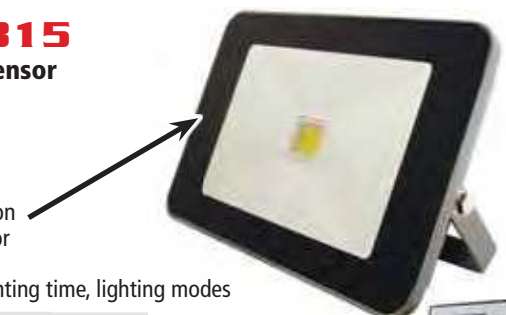

HECHT 2815

LED light with sensor

motion sensor

Setting: sensitivity, lighting time, lighting modes

⚡	electric	230 V/50 Hz	light temperature	6500 K
🔌	power input	50 W	light intensity	3750 lm
	dimensions		260 x 182 x 51 mm	

remote control