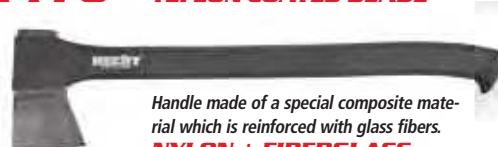

## HECHT 900901 **TEFLON COATED BLADE**

Universal axe  
Lenght 44 cm  
Weight 900 g\*

Handle made of a special composite material which is reinforced with glass fibers.  
**NYLON + FIBERGLASS**

## HECHT 900950 **TEFLON COATED BLADE**

Siekiera rozłupująca  
Lenght 44 cm  
Weight 950 g\*

Handle made of a special composite material which is reinforced with glass fibers.  
**NYLON + FIBERGLASS**

## HECHT 901170 **TEFLON COATED BLADE**

Splitting axe  
Lenght 59 cm  
Weight 1170 g\*

Handle made of a special composite material which is reinforced with glass fibers.  
**NYLON + FIBERGLASS**