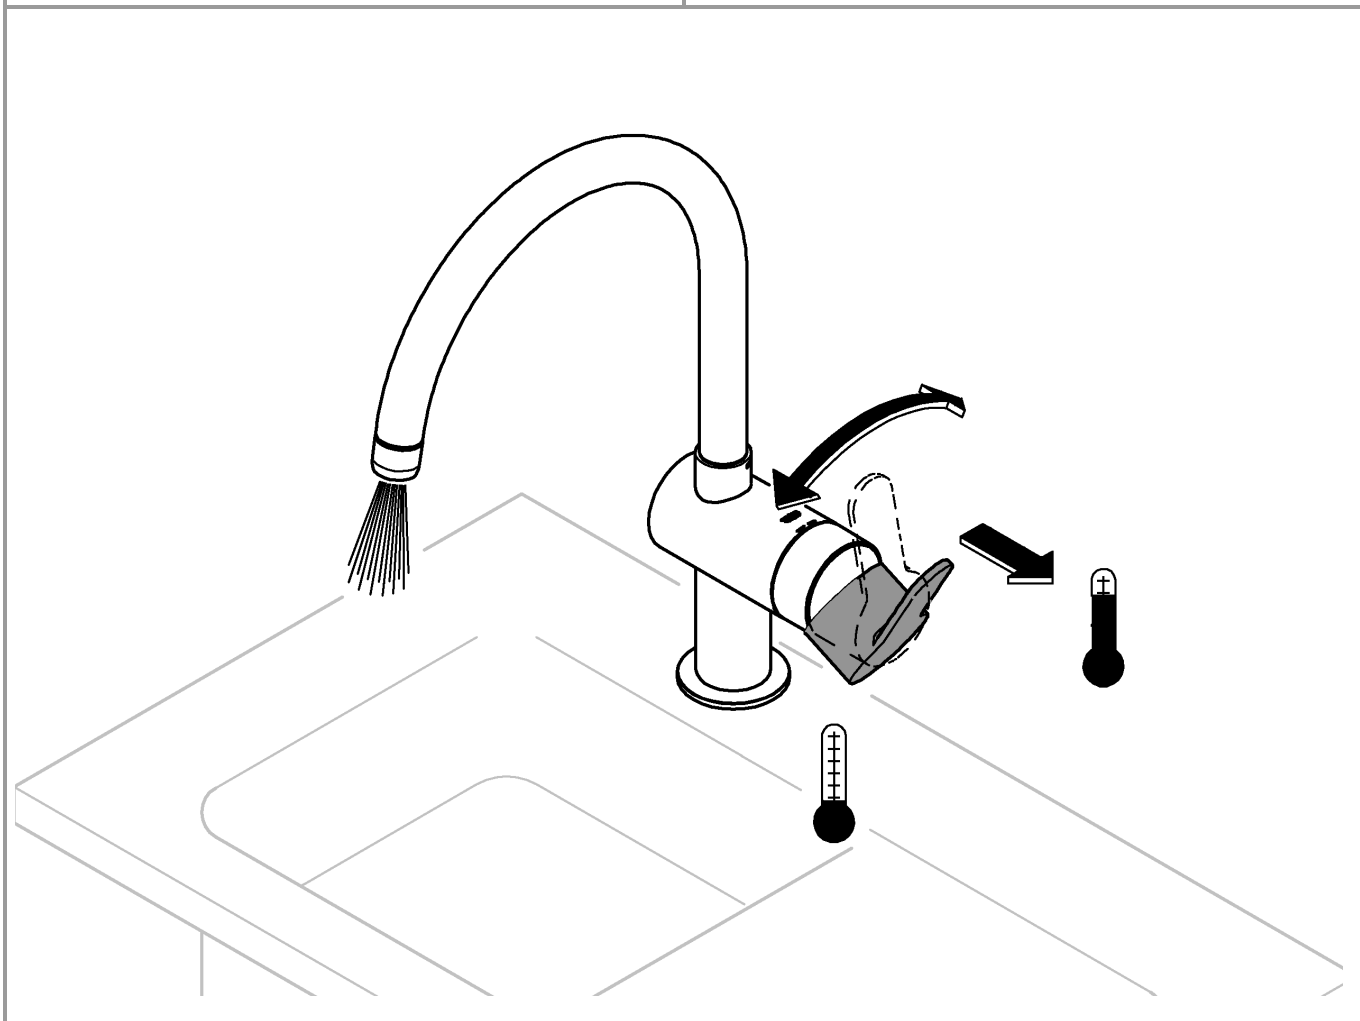

i

	150°
	0°
	360°

1

2

3

A series of 20 horizontal lines for writing, spaced evenly down the page.

Pure Freude
an Wasser

GROHE