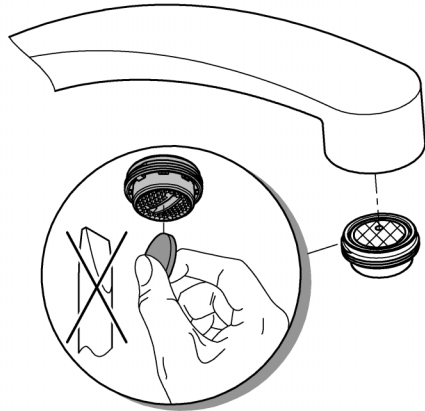

i

	150°
	0°
	360°

1

2

3

A series of 20 horizontal lines for writing, spaced evenly down the page.

Pure Freude
an Wasser

GROHE