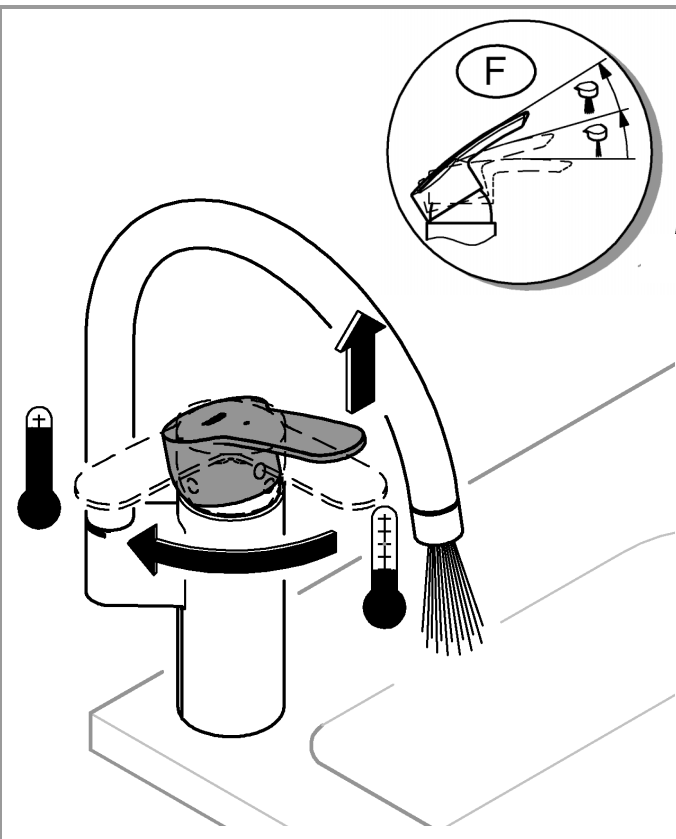

i

	150°
	0°
	360°

1

2

3

A series of 20 horizontal lines for writing, spaced evenly down the page.

Pure Freude
an Wasser

GROHE