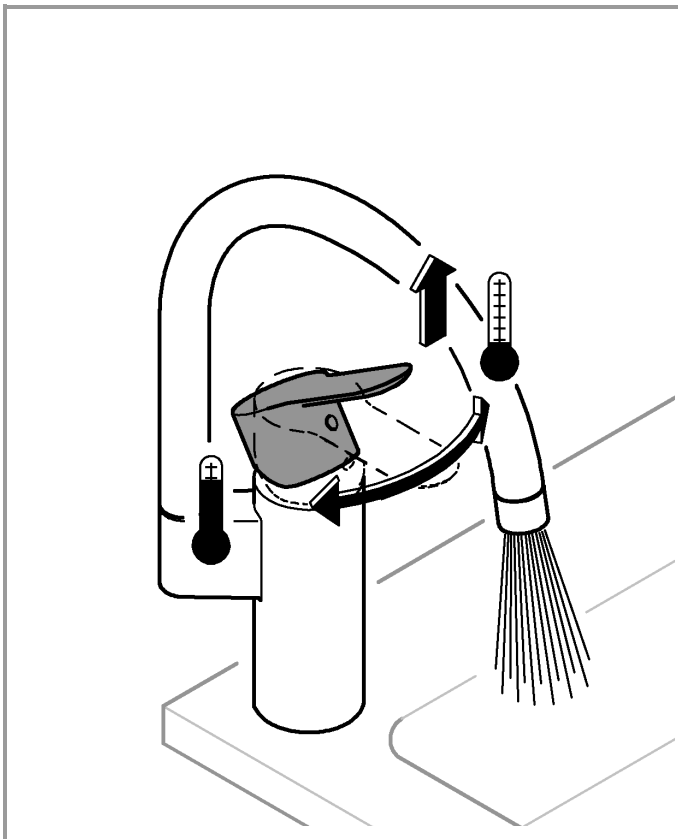

i

	150°
	0°
	360°

1

2

3

A series of 20 horizontal lines for writing, spaced evenly down the page.

Pure Freude
an Wasser

GROHE