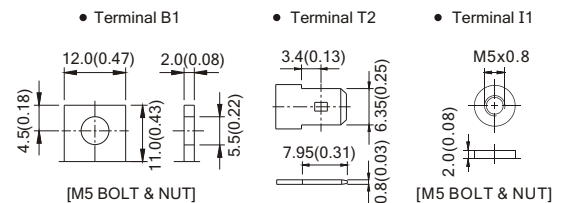

APPLICATION

- Electronic Medical Equipment
- Wheelchairs
- Lawn Mowers
- UPS
- Golf-Carts

SPECIFICATIONS

Nominal Voltage	12 V
Nominal Capacity	31Ah @ 10 hour rate F.V.(1.75V/cell)
Approx. Weight	10.0Kg(22.05lbs.)
Terminals	B1 (Fitting M5 bolt & nut) , T2 and I1 are optional
Internal Resistance	≤7mΩ (Fully Charged)
Max. Discharge Current	420 A (5 sec.)
Max. Charge Current	9.30 A
Operating Temperature Range	Charge : 0°C~40°C(32°F~104°F) Discharge : -20°C~50°C(-4°F~122°F) Storage. : -20°C~40°C(-4°F~104°F)
Container Material	Standard: ABS(UL 94-HB) HR33-12 Optional: Flame Retardant ABS(UL 94-V0) HR33-12FR

- IEC 61056-1
- JIS C 8702-1
- GB/T 19639.1

DIMENSION(mm/inch)

OUTER DIMENSIONS

TERMINAL TYPE

Length

175±1.5 (6.89±0.06)

Width

166±1.5 (6.54±0.06)

Container Height

125±1.5 (4.92±0.06)

Total Height

125±1.5 (4.92±0.06)

Terminal Hardware Initial Torque: B1(2.5Nm±5%),I1(4.0Nm±5%)

Constant power discharge characteristics at 25 °C/77 °F

Unit: W

F.V. (V/cell) \ Discharge Time	5 Min	10 Min	15 Min	20 Min	30 Min	40 Min	50 Min	60 Min	120 Min
1.80V	1353.0	924.0	669.0	571.0	434.0	330.0	276.0	243.0	133.8
1.70V	1617.0	1031.0	728.0	605.0	452.0	342.0	285.0	248.0	136.4
1.60V	1733.0	1085.0	761.0	627.0	462.0	351.0	290.0	252.0	138.6
1.50V	1782.0	1106.0	777.0	637.0	468.0	355.0	294.0	255.0	139.3
1.40V	1815.0	1120.0	786.0	643.0	471.0	357.0	296.0	257.0	139.7
1.30V	1832.0	1130.0	792.0	647.0	474.0	359.0	298.0	257.0	140.1