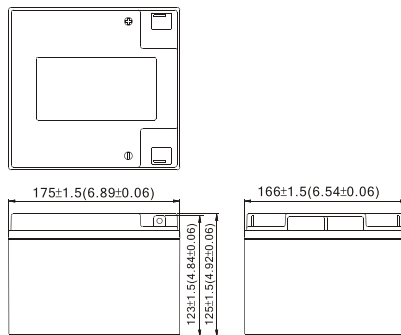

APPLICATION

- Electronic Medical Equipment
- Wheelchairs
- Lawn Mowers
- UPS
- Golf-Carts

SPECIFICATIONS

Nominal Voltage	12 V
Nominal Capacity	31Ah @ 10 hour rate F.V.(1.75V/cell)
Approx. Weight	10.0Kg(22.05lbs.)
Terminals	B1 (Fitting M5 bolt & nut) , T2 and I1 are optional
Internal Resistance	≤7mΩ (Fully Charged)
Max. Discharge Current	420 A (5 sec.)
Max. Charge Current	9.30 A
Operating Temperature Range	Charge : 0°C~40°C(32°F~104°F) Discharge : -20°C~50°C(-4°F~122°F) Storage. : -20°C~40°C(-4°F~104°F)
Container Material	Standard: ABS(UL 94-HB) HR33-12 Optional: Flame Retardant ABS(UL 94-V0) HR33-12FR

- IEC 61056-1
- JIS C 8702-1
- GB/T 19639.1

DIMENSION(mm/inch)

OUTER DIMENSIONS

TERMINAL TYPE

Length

175±1.5 (6.89±0.06)

Width

166±1.5 (6.54±0.06)

Container Height

125±1.5 (4.92±0.06)

Total Height

125±1.5 (4.92±0.06)

Terminal Hardware Initial Torque: B1(2.5Nm±5%),I1(4.0Nm±5%)

Constant power discharge characteristics at 25 °C/77 °F

Unit: W

F.V. (V/cell) \ Discharge Time	5 Min	10 Min	15 Min	20 Min	30 Min	40 Min	50 Min	60 Min	120 Min
1.80V	1353.0	924.0	669.0	571.0	434.0	330.0	276.0	243.0	133.8
1.70V	1617.0	1031.0	728.0	605.0	452.0	342.0	285.0	248.0	136.4
1.60V	1733.0	1085.0	761.0	627.0	462.0	351.0	290.0	252.0	138.6
1.50V	1782.0	1106.0	777.0	637.0	468.0	355.0	294.0	255.0	139.3
1.40V	1815.0	1120.0	786.0	643.0	471.0	357.0	296.0	257.0	139.7
1.30V	1832.0	1130.0	792.0	647.0	474.0	359.0	298.0	257.0	140.1