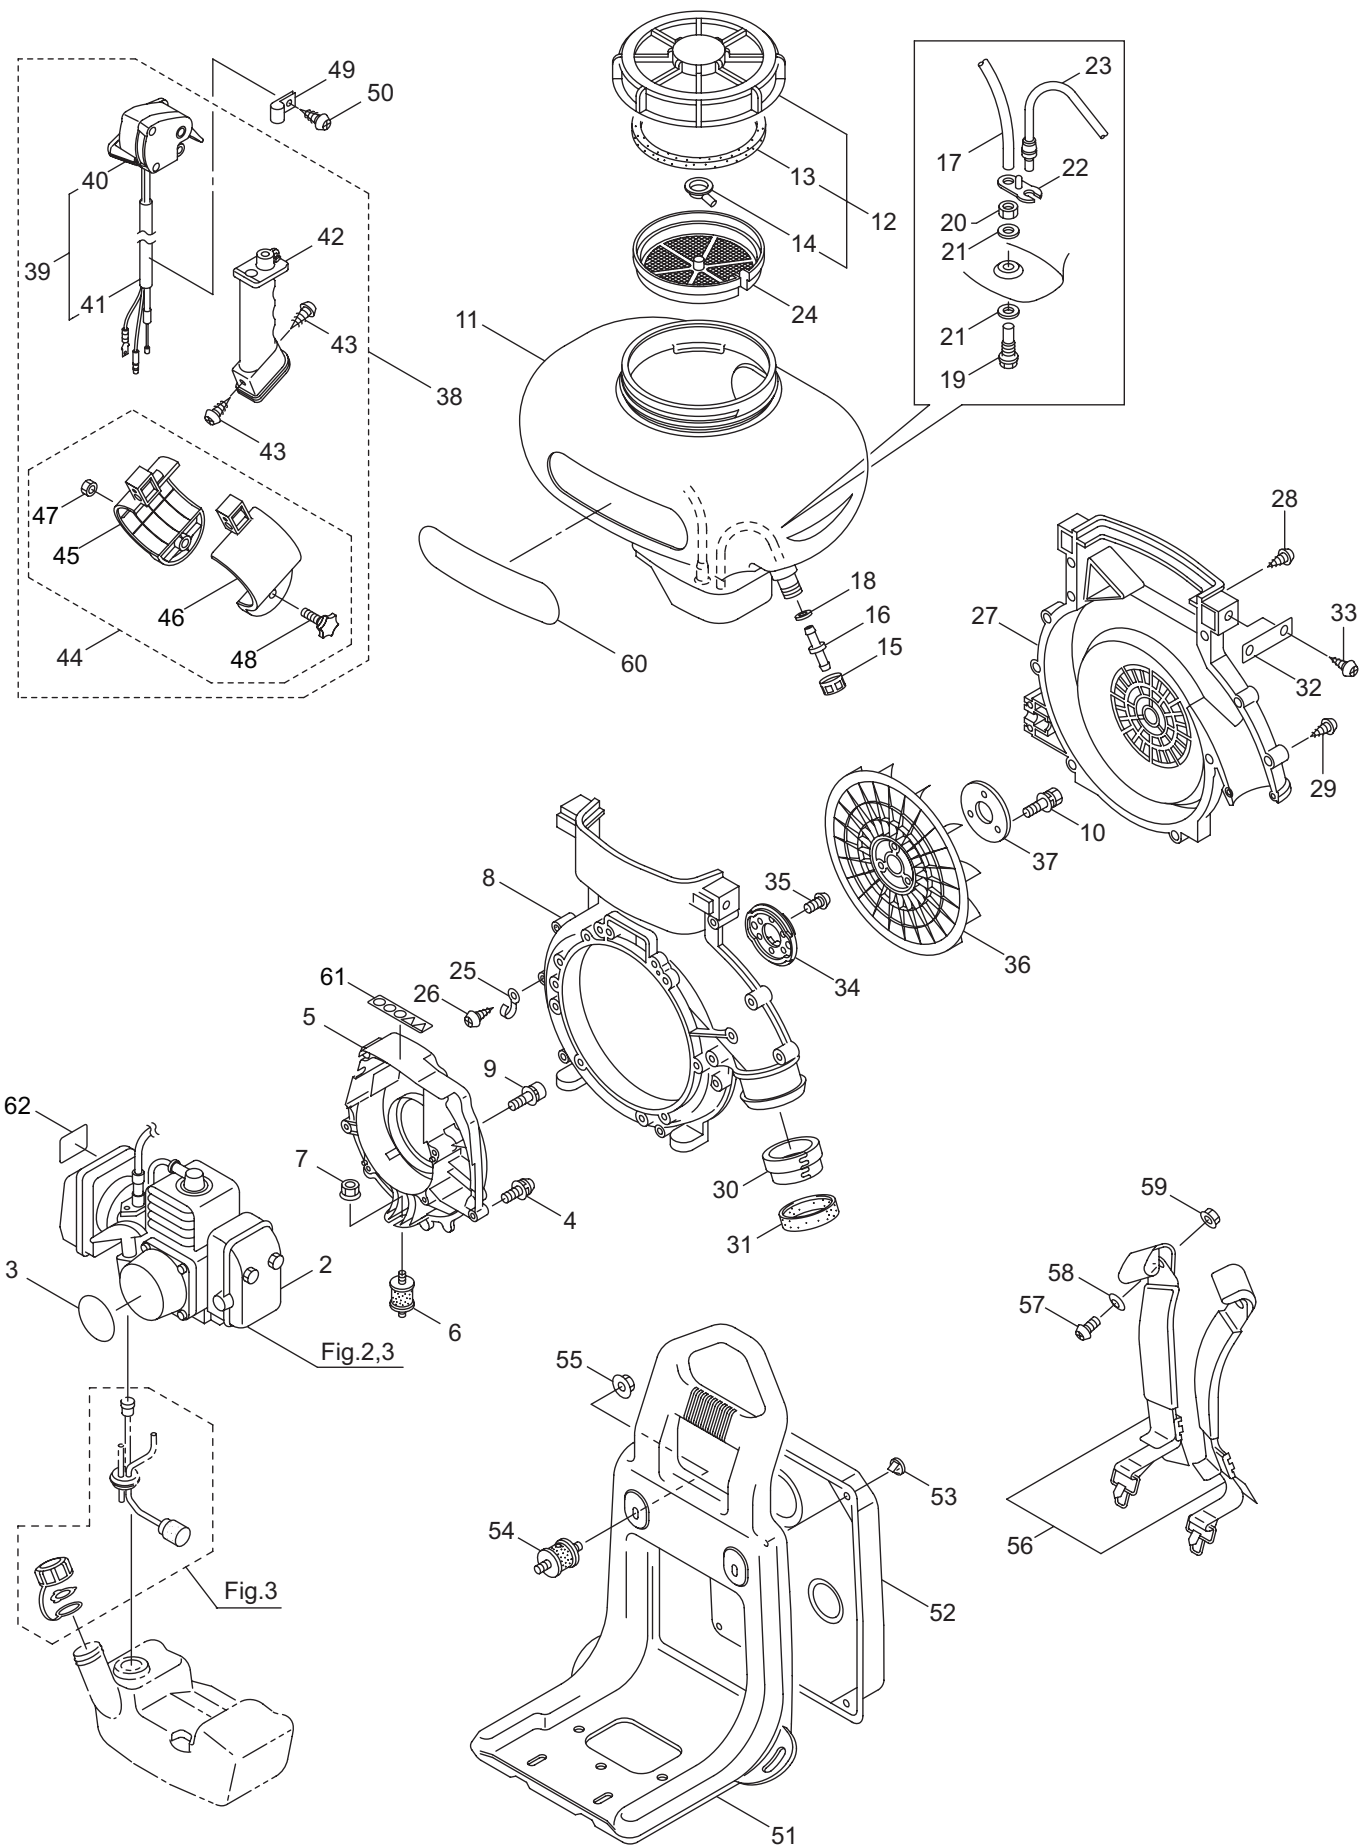

2015. 02.

P/N 523993

1. MM300 MAIN BODY

Ref. No.	Part No.	Part Name	Q'ty	Remarks
1-1	352799	MM300	1	
1-2	859719	Engine	1	CE300D/04
1-3	275105	Label	1	MM300
1-4	092005	Screw	5	5x15
1-5	130895	Flange	1	
1-6	101877	Buffer	1	
1-7	100234	Nut	1	M6
1-8	275109	Fan Case (Engine Side)	1	
1-9	125420	Cap Screw	4	M5x35
1-10	127528	Bolt	3	M6x30
1-11	118817	Chemical Tank	1	13L
1-12	091486	Cap, Chemical Tank	1	Incl,13,14
1-13	022362	Packing	1	
1-14	022363	Inner Cap	1	
1-15	022408	Cap, Hose Joint	1	
1-16	022409	Hose Joint	1	
1-17	100622	Rubber Tube	1	7x11x380L
1-18	028885	Packing	1	13x26xt2
1-19	107303	Joint Pipe	1	
1-20	101063	Joint Nut	1	
1-21	101062	Packing	2	16.5x27xt2.5
1-22	025863	Pipe Holder	1	
1-23	107237	Rubber Tube	1	
1-24	022410	Strainer	1	
1-25	109051	Clamp	1	
1-26	089806	Screw	1	M5x10
1-27	118521	Fan Case (Frame Side)	1	
1-28	128196	Tapping Screw	2	M5x14
1-29	130420	Tapping Screw	10	M5x25
1-30	118561	Collar	1	
1-31	118562	Band	1	
1-32	120320	Plate	2	
1-33	089826	Screw	4	M6x15
1-34	130053	Adapter	1	
1-35	130245	Bolt	3	M6x15
1-36	110466	Fan	1	
1-37	118248	Plate	1	
1-38	275147	Throttle Ass'y	1	Incl.39-48
1-39	275148	Throttle Lever Ass'y	1	Incl.40,41
1-40	125756	Throttle	1	
1-41	275149	Throttle Wire Ass'y	1	
1-42	118811	Grip	1	
1-43	127297	Screw	2	M5x20
1-44	125184	Band Ass'y	1	Incl.45-48
1-45	123132	Holder, (A)	1	

1. MM300 MAIN BODY

Ref. No.	Part No.	Part Name	Q'ty	Remarks
1-46	123134	Holder, (B)	1	
1-47	127298	Nut	1	M6
1-48	127299	Knob Bolt	1	M6x30
1-49	126049	Clamp	1	
1-50	127300	Screw	1	M5x18
1-51	110509	Backpack Frame	1	
1-52	130221	Cushion Pad	1	
1-53	100749	Fastener	4	#7
1-54	026223	Buffer	2	30-M6x14
1-55	127228	Nut	3	M6
1-56	127089	Shoulder Strap Ass'y	1	
1-57	123370	Screw	2	M6x20
1-58	127224	Washer	2	6x23xt1.6
1-59	127237	Nut	2	M6
1-60	275104	Label	1	MM300
1-61	132090	Label	1	
1-62	125747	Label	1	