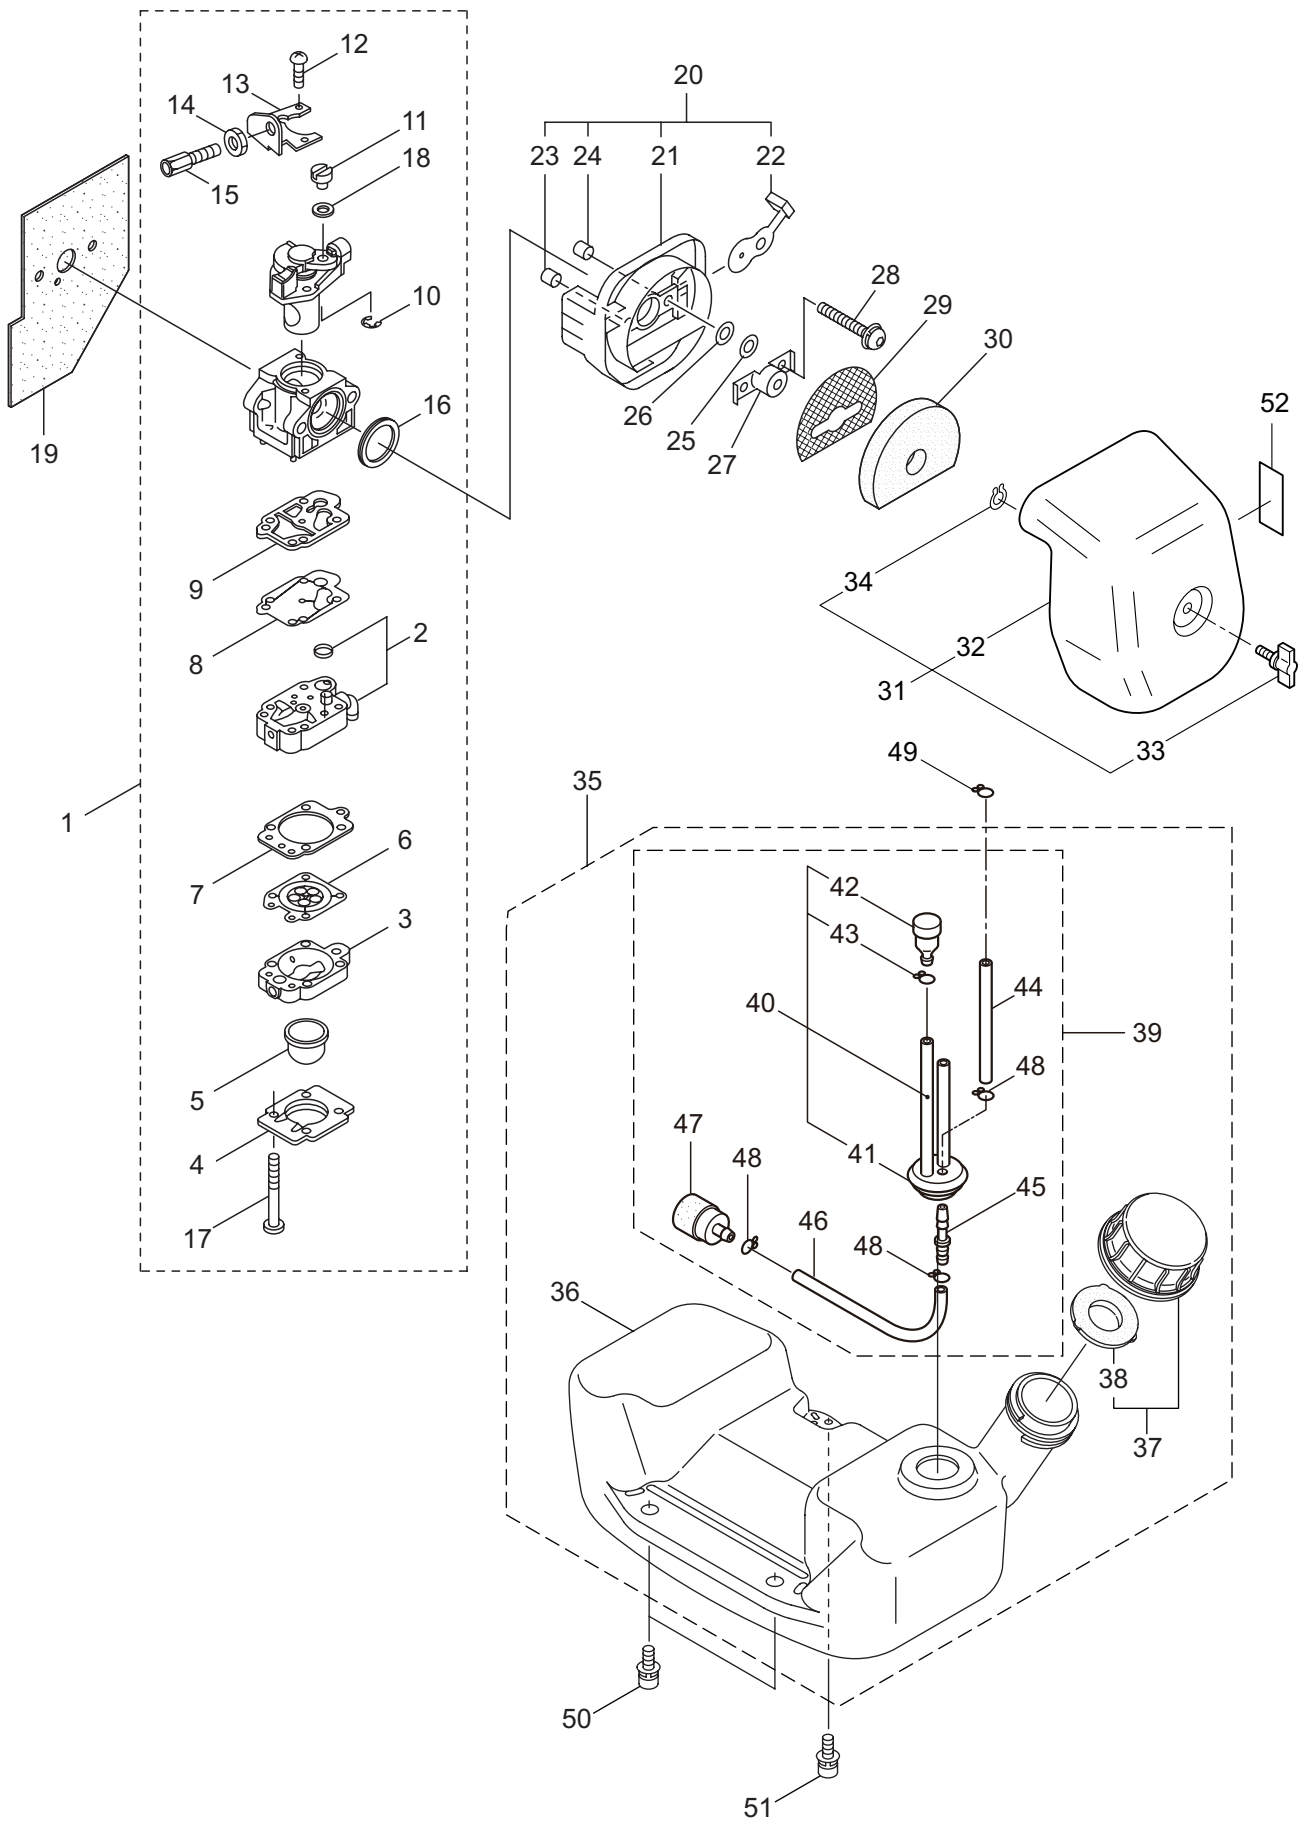

3. MM300 ENGINE (CARBURETOR, FUEL TANK)

Ref. No.	Part No.	Part Name	Q'ty	Remarks
3-1	288263	Carburetor Ass'y	1	Incl.2-18 New gasket required
3-2	264155	Pump Body	1	
3-3	262991	Purge Body	1	
3-4	262992	Cover Plate	1	
3-5	261874	Primer Bulb	1	
3-6	283905	Diaphragm, Meterring	1	
3-7	262993	Gasket	1	
3-8	262994	Diaphragm,Fuel Pump	1	
3-9	282576	Gasket	1	
3-10	261876	E-Ring	1	
3-11	261658	Swivel	1	
3-12	261875	Screw	2	
3-13	264677	Bracket	1	
3-14	261878	Nut	1	
3-15	261877	Adapter	1	
3-16	261657	Packing	1	
3-17	262996	Screw	4	
3-18	264678	Washer	1	
3-19	282578	Gasket	1	
3-20	268055	Air Filter Case Ass'y	1	Incl.21-24
3-21	268056	Air Filter Case	1	
3-22	268057	Valve	1	
3-23	268157	Sleeve	1	5.5x7.1x6L
3-24	268412	Sleeve	1	5.5x7.1x6.4L
3-25	263345	Packing	1	7.2x11xt1.3
3-26	263942	Washer	1	7.2x12xt0.15
3-27	263815	Stay	1	
3-28	264016	Cap Screw	2	M5x60
3-29	265026	Screen	1	
3-30	281861	Element	1	
3-31	268058	Air Filter Cover Ass'y	1	Incl.32-34
3-32	268059	Air Filter Cover	1	
3-33	281438	Knob	1	
3-34	261734	Snap Ring	1	#5
3-35	289038	Fuel Tank Ass'y	1	Incl.36-48
3-36	283891	Fuel Tank	1	
3-37	289043	Fuel Tank Cap Ass'y	1	Incl.38
3-38	287058	Gasket	1	
3-39	289035	Fuel Pipe Pick-up Ass'y	1	Incl.40-48
3-40	289036	Fuel Pipe Ass'y	1	Incl.41-43
3-41	268065	Grommet	1	
3-42	261590	Breather	1	
3-43	261117	Clip	1	
3-44	289028	Pipe A	1	3x5x53L
3-45	288921	Joint	1