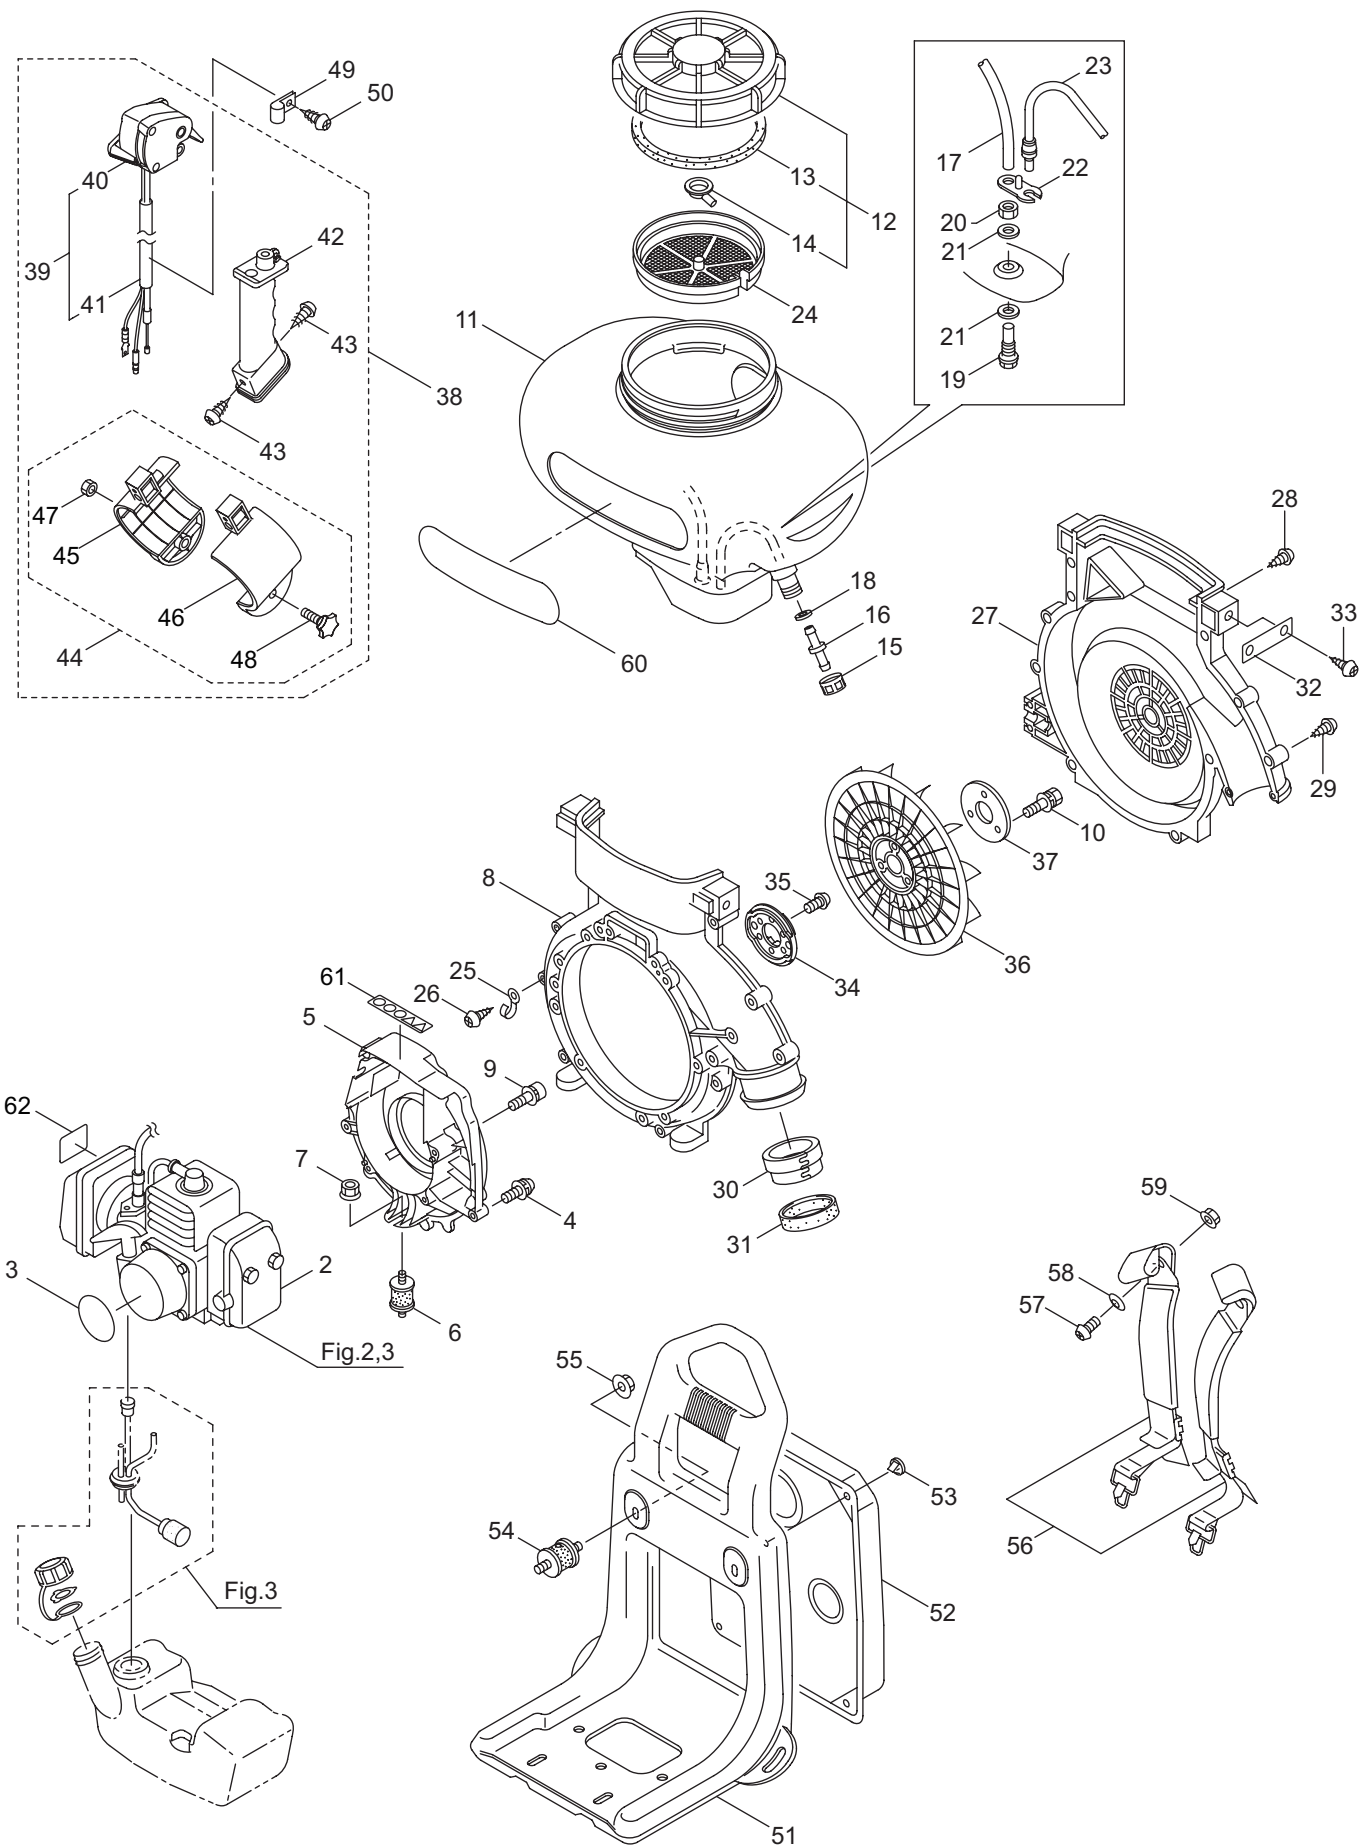

2015. 02.

P/N 523993

1. MM300 MAIN BODY

Ref. No.	Part No.	Part Name	Q'ty	Remarks
1-1	352799	MM300	1	
1-2	859719	Engine	1	CE300D/04
1-3	275105	Label	1	MM300
1-4	092005	Screw	5	5x15
1-5	130895	Flange	1	
1-6	101877	Buffer	1	
1-7	100234	Nut	1	M6
1-8	275109	Fan Case (Engine Side)	1	
1-9	125420	Cap Screw	4	M5x35
1-10	127528	Bolt	3	M6x30
1-11	118817	Chemical Tank	1	13L
1-12	091486	Cap, Chemical Tank	1	Incl,13,14
1-13	022362	Packing	1	
1-14	022363	Inner Cap	1	
1-15	022408	Cap, Hose Joint	1	
1-16	022409	Hose Joint	1	
1-17	100622	Rubber Tube	1	7x11x380L
1-18	028885	Packing	1	13x26xt2
1-19	107303	Joint Pipe	1	
1-20	101063	Joint Nut	1	
1-21	101062	Packing	2	16.5x27xt2.5
1-22	025863	Pipe Holder	1	
1-23	107237	Rubber Tube	1	
1-24	022410	Strainer	1	
1-25	109051	Clamp	1	
1-26	089806	Screw	1	M5x10
1-27	118521	Fan Case (Frame Side)	1	
1-28	128196	Tapping Screw	2	M5x14
1-29	130420	Tapping Screw	10	M5x25
1-30	118561	Collar	1	
1-31	118562	Band	1	
1-32	120320	Plate	2	
1-33	089826	Screw	4	M6x15
1-34	130053	Adapter	1	
1-35	130245	Bolt	3	M6x15
1-36	110466	Fan	1	
1-37	118248	Plate	1	
1-38	275147	Throttle Ass'y	1	Incl.39-48
1-39	275148	Throttle Lever Ass'y	1	Incl.40,41
1-40	125756	Throttle	1	
1-41	275149	Throttle Wire Ass'y	1	
1-42	118811	Grip	1	
1-43	127297	Screw	2	M5x20
1-44	125184	Band Ass'y	1	Incl.45-48
1-45	123132	Holder, (A)	1	

1. MM300 MAIN BODY

Ref. No.	Part No.	Part Name	Q'ty	Remarks
1-46	123134	Holder, (B)	1	
1-47	127298	Nut	1	M6
1-48	127299	Knob Bolt	1	M6x30
1-49	126049	Clamp	1	
1-50	127300	Screw	1	M5x18
1-51	110509	Backpack Frame	1	
1-52	130221	Cushion Pad	1	
1-53	100749	Fastener	4	#7
1-54	026223	Buffer	2	30-M6x14
1-55	127228	Nut	3	M6
1-56	127089	Shoulder Strap Ass'y	1	
1-57	123370	Screw	2	M6x20
1-58	127224	Washer	2	6x23xt1.6
1-59	127237	Nut	2	M6
1-60	275104	Label	1	MM300
1-61	132090	Label	1	
1-62	125747	Label	1	