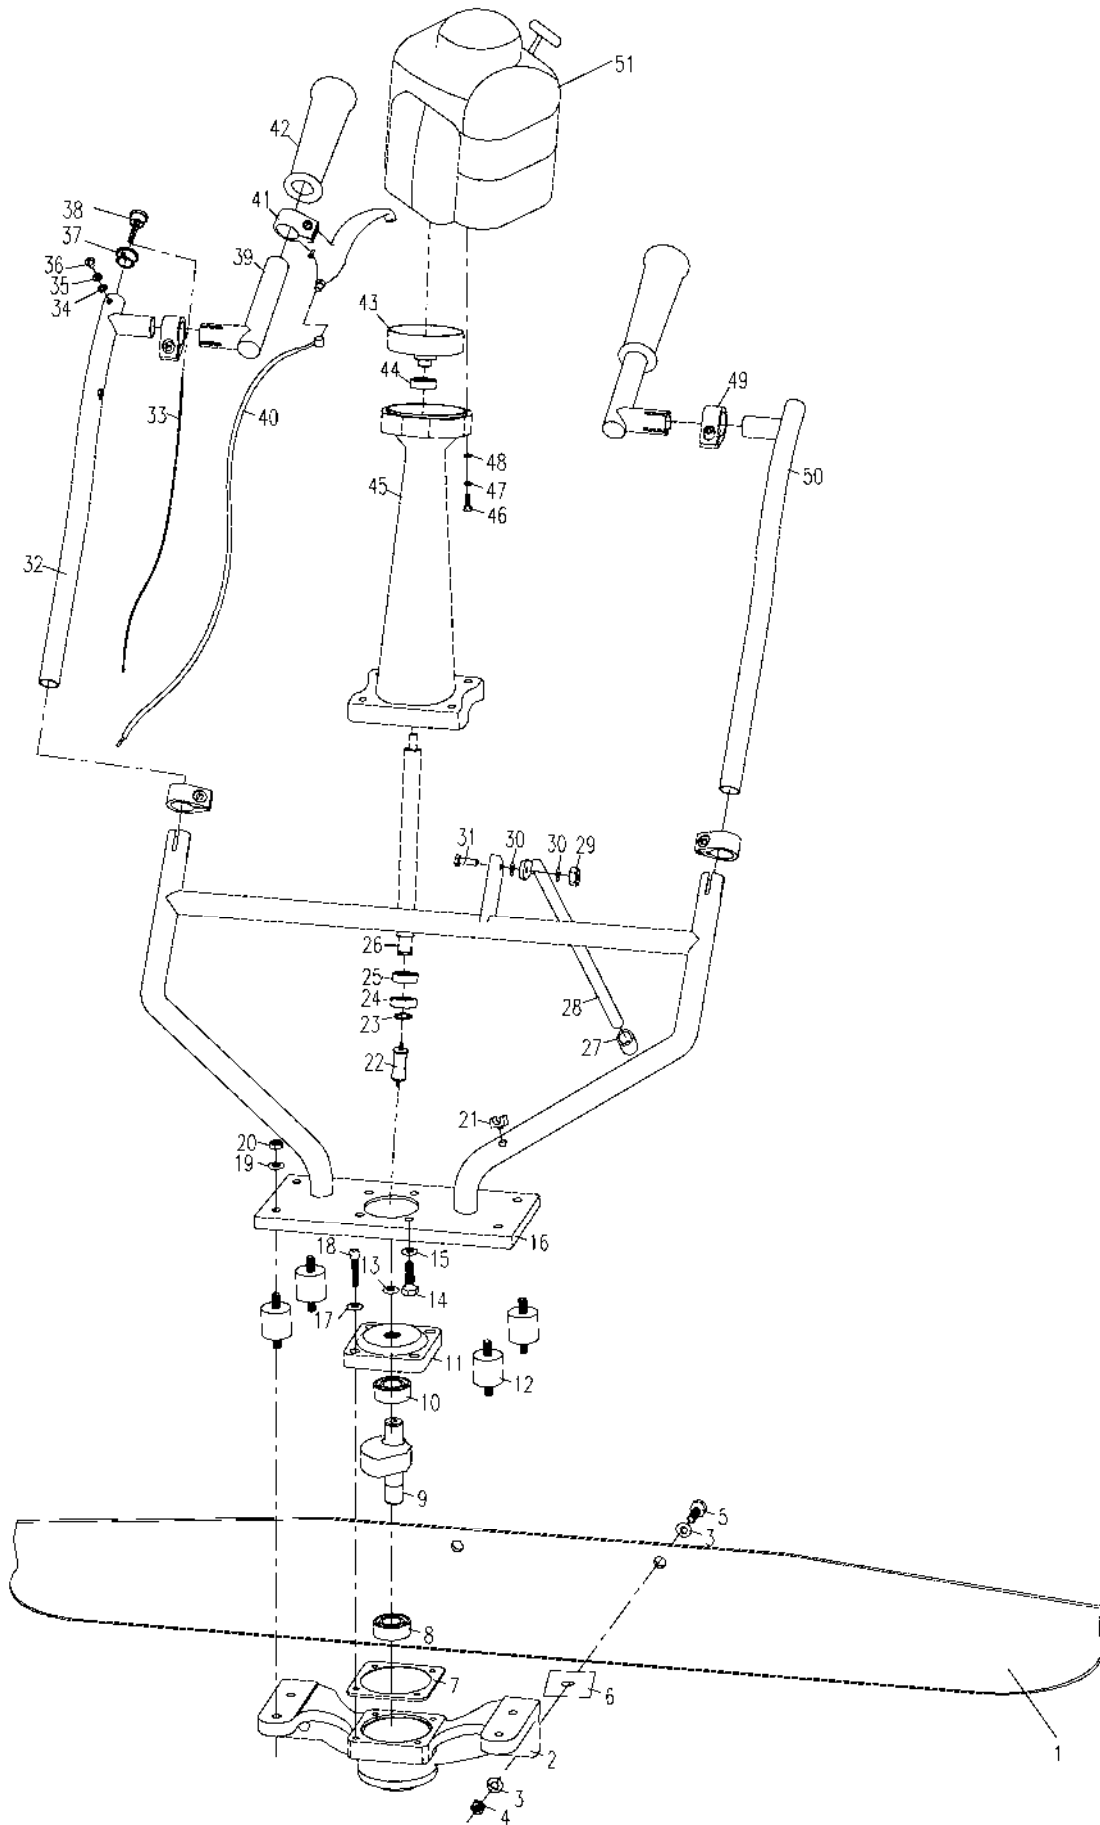

MASALTA®

PARTS LIST
SURFACE FINISHING
SCREED
MCD SERIES

MCD PARTS LIST

MCD PARTS LIST

ITEM NO.	NEW PARTS NO.	OLD PART NO.	DESCRIPTION	QTY	REMARK
1	MG12-0012	M128100001	SCREED BLADE	1	
2	MG12-0102	M128100002-1	VIBRATION BRACKET	1	
3	GB97-12	97.1-12	WASHER 12	4	
4	GB889-M12×1.25	T41-1986-M12	SCREW M12	2	
5	GB5785-M12×1.25×55	T5782-2000-M12X55	BOLT M12X55	2	
6	MG12-0013	M128100018	COLLAR	1	
7	MG12-0105	M128100019	GASKET	1	
8	62203-2RSR	180503	BEARING	1	
9	MG12-0103	M128100004-1	SHAFT ASSY.	1	
10	5202-2RS	3056202	BEARING	1	
11	MG12-0104	M128100005-1	FLANGE CONNECTOR	1	
12	MG12-0200A	M124100002	VIBRATION DAMPER	4	
13	GB9871.1-FB 15 30 7 MQ	M128100017	OIL SEAL 15X30X7	1	
14	GB5782-M8×25	T5782-2000-M8X25	BOLT M8X25	4	
15	GB97.1-8	97.1-8	WASHER 8	4	
16	MG12-0760	M124100008	HANDLE	1	
17	GB93-8	T93-8	SPRING WASHER 8	1	
18	GB70-M6×25	T70-1985-M6X25	HEXAGONAL BOLT M6X25	4	
19	GB97.1-8	97.1-8	WASHER 8	4	
20	GB889-M8	T41-1986-M8	SCREW M8	4	
21	MG12-0774	M128100006	RUBBER PAD	1	
22	MG12-0410	M124100003	RUBBER CONNECTION	1	
23	GB894-12	T894.1-1986-12	RETAINING RING 12	1	
24	6201-DDU	80101	BEARING	1	
25	6201-ZZCM	80102	BEARING	1	
26	MG12-0402	M128100007	DRIVE SHAFT	1	
27	MG12-0771	M128100008-1	STAND RUBBER	1	
28	MG12-0772	M128100010	STAND	1	
29	GB889-M8	T41-1986-M8	SCREW M8	1	
30	GB93-8	97.1-8	WASHER 8	2	
31	GB5782-M8×25	T5782-2000-M8X25	BOLT M8X25	1	
32	MG12-0750	M128100015	HANDLE	1	
33	Dian Xian 1600	M124100011	WIRE	1	
34	GB97.1-5	97.1-5	WASHER 5	1	
35	GB93-5	93-5	SPRING WASHER 5-GB93	1	
36	GB818-M5*8	T818-1985-M5X8	BOLT M5X8	1	
37	MG12-0750.01	97.1-M4	WASHER 4	1	
38	TingZhiKaiGuan	M124100010B	ON OFF SWITCH	1	
39	MG12-0732	M124100006	HANDLE GRIP SECTION	2	
40	MG12-0500	M124100012	THROTTLE WIRE	1	FOR HONDA ENGINE
	MG12-0500B			1	FOR ROBIN & CHINESE PETROL ENGINE
41	MG12-0720	M124100013	THROTTLE LEVER	1	
42	MG12-0731	M128100014	GRIP FOR HANDLE	2	
43	MG12-0420	M124100004	CLUTCH ASSY.	1	
44	GB276-6201-ZZCM	80201	BEARING	1	
45	MG12-0401	M128100012	HOUSING SHAFT	1	
46	GB5782-M6×35	T5782-2000-M6X35	BOLT M6X35	4	
47	GB93-8	T93-8	SPRING WASHER 8-GB93	1	
48	GB97.1-6	97.1- 6	WASHER 6	4	
49	MG12-0740	M128100011-1	CLIP FOR HANDLES	4	
50	MG12-0710	M128100016	HANDLE	1	
51	GX35(HONDA)	M124100007-1	HONDA ENGINE	1	
	1E44F-2A	M124100007-2	CHINESE PETROL ENGINE	1	
	ROBIN(EH035)	M124100007-3	ROBIN ENGINE	1	