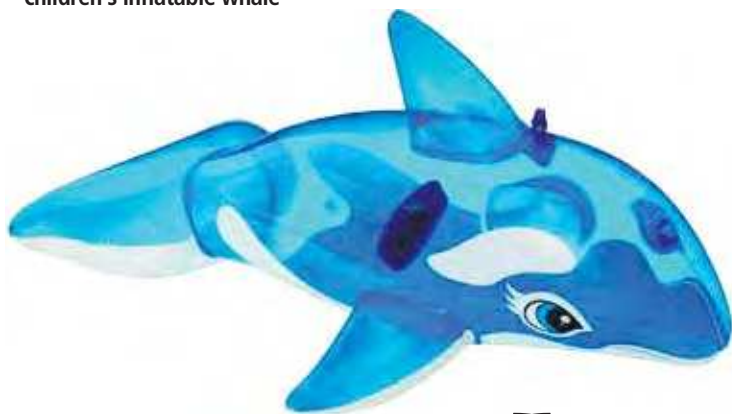

HECHT 510501

children's inflatable whale