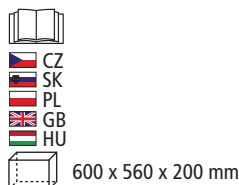

Suitable for sheltered garden areas.

- steel plate
- adjustable charcoal grid
- warming rack
- ash catcher
- thermometer
- height: 94 cm
- width: 56 x 69 cm