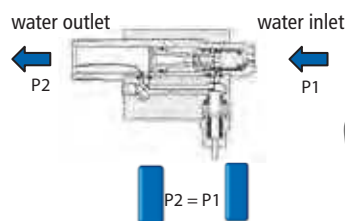

HIGH PRESSURE WASHERS

HECHT 317

Equipment:
variojet, bottle for cleaner with foam jet, power cable 3 meter, 3 meter pressure hose with gun

260 x 250 x 470 mm

	electric	230 V/50 Hz		max. pressure	105 bar
	power input	1600 W		delivery volume	360 l/h

HECHT 320

Equipment:
variojet, bottle for cleaner with foam jet, power cable 5 meter, 5 meter pressure hose with gun, accessories holder

325 x 295 x 600 mm

	max. pressure	180 bar
	max. temperature	60° C

170 x 70 x 118 mm

	electric	230 V/50 Hz		max. pressure	165 bar
	power input	2000 W		delivery volume	390 l/h

HECHT 323

Equipment:
variojet, bottle for cleaner with foam jet, power cable, 5 meter pressure hose with gun, accessories holder

270 x 90 x 270 mm

170 x 120 x 370 mm

350 x 325 x 735 mm

	electric	230 V/50 Hz		max. pressure	165 bar
	power input	2200 W		delivery volume	480 l/h

Pump with strengthening of the output pressure

350 x 890 x 290 mm

	electric	230 V/50 Hz		max. pressure	135 bar
	power input	1900 W		delivery volume	480 l/h

HECHT 321

Equipment:
variojet, bottle for cleaner with foam jet, power cable 5 meter, 7 meter pressure hose with gun

Self-priming
- no need of pressure water supply, also works with pressure water

	electric	230 V/50 Hz		max. pressure	135 bar
	power input	1900 W		delivery volume	480 l/h

HECHT 324

Equipment:
bottle for cleaner with foam jet, power cable, 8 meter pressure hose with gun, power cable 5 meter

520 x 410 x 640 mm

	electric	230 V/50 Hz		max. pressure	150 bar
	power input	2300 W		delivery volume	420 l/h

HECHT 326

Equipment:
variojet, bottle for cleaner with foam jet, power cable 5 meter, 5 meter pressure hose with gun

860 x 380 x 360 mm

	electric	230 V/50 Hz		max. pressure	200 bar
	power input	2600 W		delivery volume	420 l/h