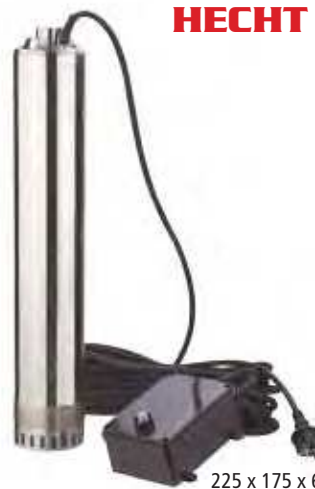

HECHT 3520

225 x 175 x 635 mm

steel chassis

	electric	230 V / 50 Hz		max. delivery height	55 m
	power input	1000 W		10 m rubber power cable	
				max. delivery volume	5200 l/h