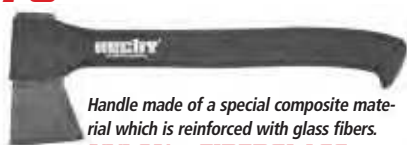

## HECHT 902360

Splitting axe  
Lenght 55 cm  
Weight 2360 g\*

Handle made of a special composite material which is reinforced with glass fibers.  
**- FIBERGLASS**

## HECHT 900570 **TEFLON COATED BLADE**

Universal axe  
Lenght 35 cm  
Weight 570 g\*

Handle made of a special composite material which is reinforced with glass fibers.  
**NYLON + FIBERGLASS**