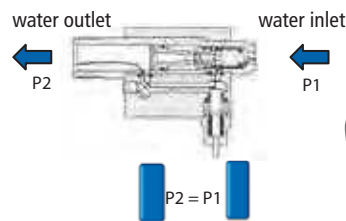

HIGH PRESSURE WASHERS

HECHT 317

Equipment:
variojet, bottle for cleaner with foam jet, power cable 3 meter, 3 meter pressure hose with gun

260 x 250 x 470 mm

	electric	230 V/50 Hz		max. pressure	105 bar
	power input	1600 W		delivery volume	360 l/h

HECHT 320

Equipment:
variojet, bottle for cleaner with foam jet, power cable 5 meter, 5 meter pressure hose with gun, accessories holder

325 x 295 x 600 mm

	max. pressure	180 bar
	max. temperature	60° C

BRUSH - 000320B
FOR HECHT 320 AND 323

170 x 70 x 118 mm

	electric	230 V/50 Hz		max. pressure	165 bar
	power input	2000 W		delivery volume	390 l/h

HECHT 323

Equipment:
variojet, bottle for cleaner with foam jet, power cable, 5 meter pressure hose with gun, accessories holder

PRESSURE HOSE - 000320D
FOR HECHT 320 AND 323

270 x 90 x 270 mm

ROTARY BRUSH - 000320E
FOR HECHT 320 AND 323

170 x 120 x 370 mm

350 x 325 x 735 mm

	electric	230 V/50 Hz		max. pressure	165 bar
	power input	2200 W		delivery volume	480 l/h

Pump with strengthening of the output pressure

350 x 890 x 290 mm

	electric	230 V/50 Hz		max. pressure	135 bar
	power input	1900 W		delivery volume	480 l/h

HECHT 321

Equipment:
variojet, bottle for cleaner with foam jet, power cable 5 meter, 7 meter pressure hose with gun

Self-priming
- no need of pressure water supply, also works with pressure water

HECHT 324

Equipment:
bottle for cleaner with foam jet, power cable, 8 meter pressure hose with gun, power cable 5 meter

520 x 410 x 640 mm

	electric	230 V/50 Hz		max. pressure	150 bar
	power input	2300 W		delivery volume	420 l/h

HECHT 326

Equipment:
variojet, bottle for cleaner with foam jet, power cable 5 meter, 5 meter pressure hose with gun

860 x 380 x 360 mm

	electric	230 V/50 Hz		max. pressure	200 bar
	power input	2600 W		delivery volume	420 l/h