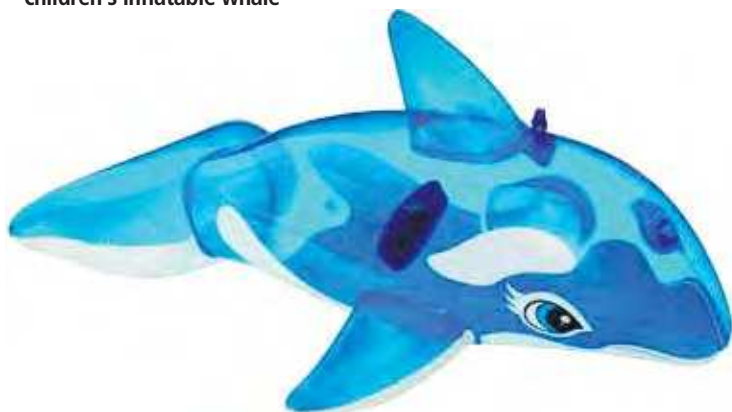

HECHT 510501

children's inflatable whale