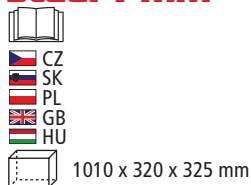

GARDEN GRILLS

HECHT BALL

Suitable for sheltered garden areas.

- stainless steel
- ash catcher
- height: 100 cm
- width: 65 x 59 cm

Suitable for sheltered garden areas.

- steel plate
- adjustable charcoal grid
- warming rack
- ash catcher
- thermometer
- height: 94 cm
- width: 56 x 69 cm

HECHT MERIDA

Suitable for sheltered garden areas.

- heavy stamped steel construction
- tough baked finish for durability and easy cleaning
- chrome plated cooking grill
- height: 92 cm
- diameter: 53,5 cm

Optional alloy grid HECHT 500 11

- heavy stamped steel construction
- tough baked finish for durability and easy cleaning
- ash catcher

HECHT KUGELGRILL

Suitable for sheltered garden areas.

- height: 116 cm
- width: 60 x 98 cm

HECHT SENTINEL MINOR

Suitable for sheltered garden areas and exteriors.

- heat resistant sheet steel
- 2 heating chambers
- 2 cooking areas
- stacking area
- thermometer

Steel 1 mm

Suitable for sheltered garden areas and exteriors.

- heat resistant sheet steel
- 2 heating chambers
- 3 cooking areas
- stacking area
- thermometer

Steel 1 mm

HECHT SENTINEL

Optional grill cover HECHT 0001058