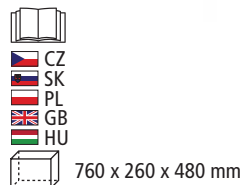

GARDEN GRILLS

HECHT BALL

Suitable for sheltered garden areas.

- stainless steel
- ash catcher
- height: 100 cm
- width: 65 x 59 cm

Suitable for sheltered garden areas.

- steel plate
- adjustable charcoal grid
- warming rack
- ash catcher
- thermometer
- height: 94 cm
- width: 56 x 69 cm

HECHT MERIDA

Suitable for sheltered garden areas.

- heavy stamped steel construction
- tough baked finish for durability and easy cleaning
- chrome plated cooking grill
- height: 92 cm
- diameter: 53,5 cm

Optional alloy grid HECHT 500 11

- heavy stamped steel construction
- tough baked finish for durability and easy cleaning
- ash catcher

HECHT KUGELGRILL

Suitable for sheltered garden areas.

- height: 116 cm
- width: 60 x 98 cm

HECHT SENTINEL MINOR

Suitable for sheltered garden areas and exteriors.

- heat resistant sheet steel
- 2 heating chambers
- 2 cooking areas
- stacking area
- thermometer

Steel 1 mm

Suitable for sheltered garden areas and exteriors.

- heat resistant sheet steel
- 2 heating chambers
- 3 cooking areas
- stacking area
- thermometer

Steel 1 mm

HECHT SENTINEL

Optional grill cover HECHT 0001058