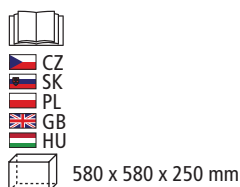

HECHT MERIDA

Suitable for sheltered garden areas.

- heavy stamped steel construction
- tough baked finish for durability and easy cleaning
- chrome plated cooking grill
- height: 92 cm
- diameter: 53,5 cm

Optional alloy grid HECHT 500 11

- heavy stamped steel construction
- tough baked finish for durability and easy cleaning
- ash catcher