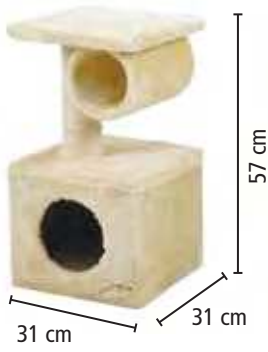

CUBE B

(beige)

Suitable for kittens