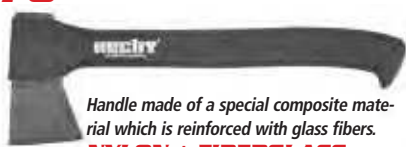

## HECHT 902360

Splitting axe  
Lenght 55 cm  
Weight 2360 g\*

Handle made of a special composite material which is reinforced with glass fibers.  
**- FIBERGLASS**

## HECHT 900570 **TEFLON COATED BLADE**

Universal axe  
Lenght 35 cm  
Weight 570 g\*

Handle made of a special composite material which is reinforced with glass fibers.  
**NYLON + FIBERGLASS**