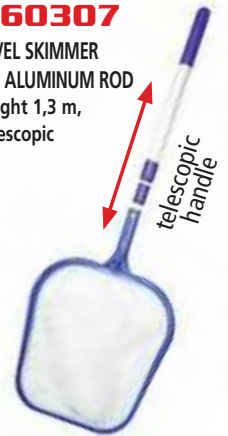

HECHT 060307

LEVEL SKIMMER
ON ALUMINUM ROD
length 1,3 m,
telescopic