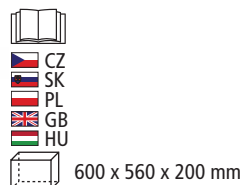

## HECHT BALL

Suitable for sheltered garden areas.

- stainless steel
- ash catcher
- height: 100 cm
- width: 65 x 59 cm

Suitable for sheltered garden areas.

- steel plate
- adjustable charcoal grid
- warming rack
- ash catcher
- thermometer
- height: 94 cm
- width: 56 x 69 cm