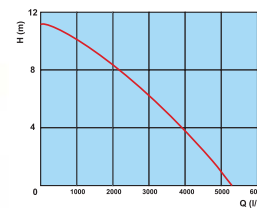

HECHT 3350

220 x 370 x 160 mm

plastic chassis

	electric	230 V / 50 Hz		max. delivery height	10 m
	power input	350 W		10 m rubber power cable	
	clear water			max. delivery volume	3000 l/h