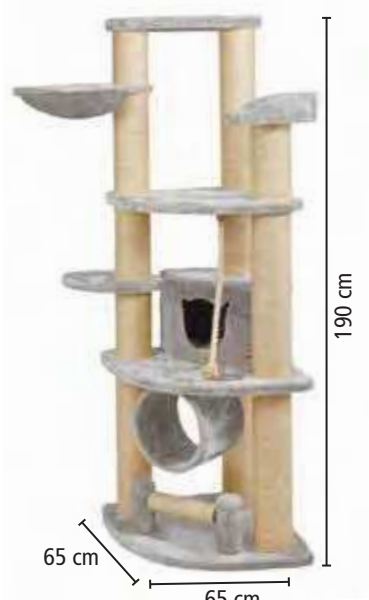

GARFIELD S

(grey)