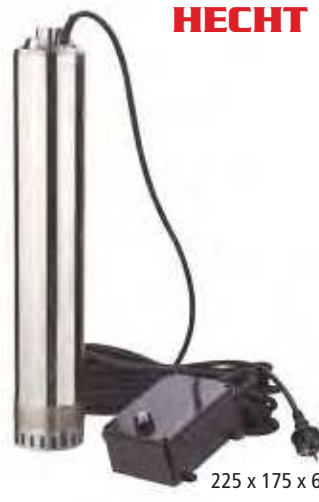

HECHT 3520

225 x 175 x 635 mm

steel chassis

CE

⚡ electric	230 V / 50 Hz	↑↑	max. delivery height	55 m
⚡ power input	1000 W	→	10 m rubber power cable	
		→	max. delivery volume	5200 l/h