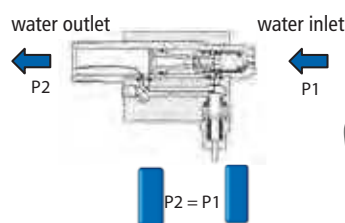

PRESSURE HOSE - 000320D FOR HECHT 320 AND 323

270 x 90 x 270 mm

ROTARY BRUSH - 000320E FOR HECHT 320 AND 323

170 x 120 x 370 mm

350 x 325 x 735 mm

	electric	230 V/50 Hz		max. pressure	165 bar
	power input	2200 W		delivery volume	480 l/h