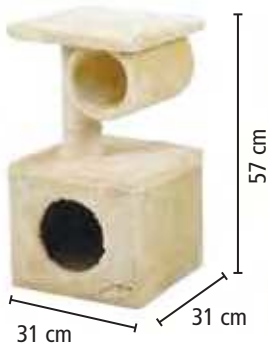

CUBE B (beige)

Suitable for kittens