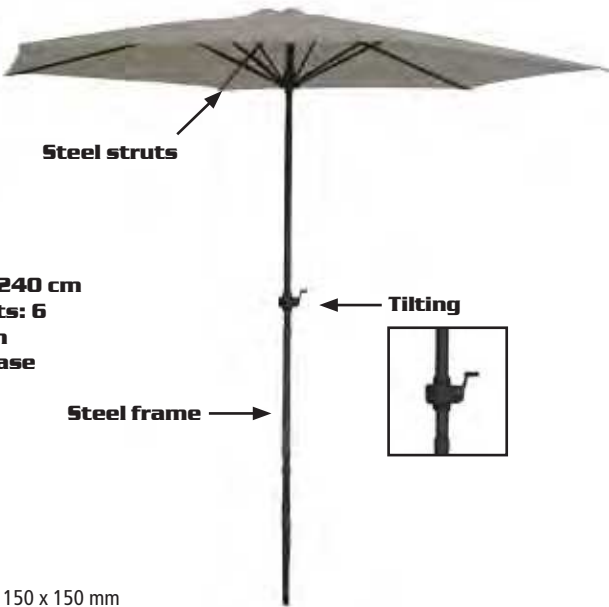

GARDEN SWINGS, PARASOLS

SUNSET

cross-section

Diameter: 240 cm
No. of struts: 6
Height: 2 m
Without base

1340 x 150 x 150 mm

SHADOW

cross-section

Diameter: 270 cm
No. of struts: 8
Height: 2,2 m
Without base