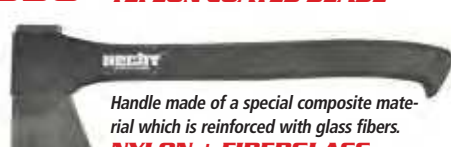

HECHT 900950 **TEFLON COATED BLADE**

Siekiera rozłupująca
Lenght 44 cm
Weight 950 g*