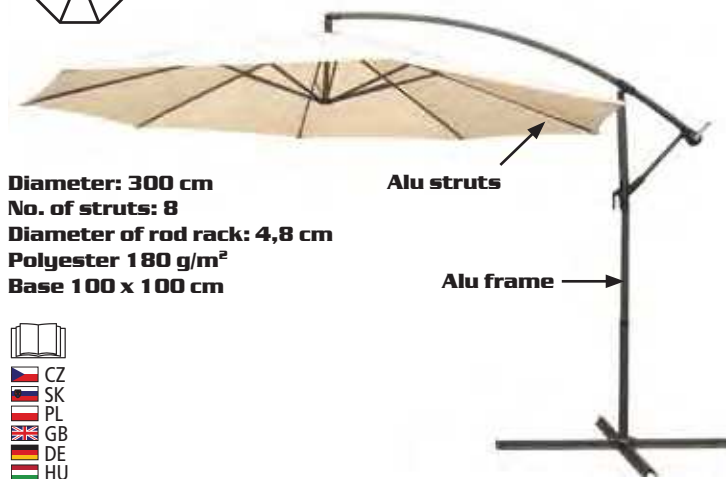

GARDEN SWINGS, PARASOLS

SUNSET

cross-section

Diameter: 240 cm
No. of struts: 6
Height: 2 m
Without base

1340 x 150 x 150 mm

SHADOW

cross-section

Diameter: 270 cm
No. of struts: 8
Height: 2,2 m
Without base

1400 x 150 x 150 mm

SANDY 1

cross-section

Diameter: 250 cm
No. of struts: 6
Diameter of rod rack: 4,8 cm
Polyester 180 g/m²
Base 100 x 100 cm

1850 x 335 x 135 mm

cross-section

Diameter: 300 cm
No. of struts: 8
Diameter of rod rack: 4,8 cm
Polyester 180 g/m²
Base 100 x 100 cm

2010 x 355 x 135 mm

SUNNY

SOL

cross-section

Diameter: 350 cm
No. of struts: 8
Polyester 210 g/m²
Base 100 x 100 cm

2700 x 440 x 180 mm

Opening by handle

Rotating base