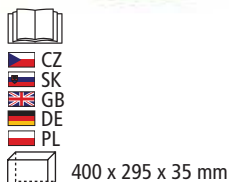

Size: M, L, XL, XXL