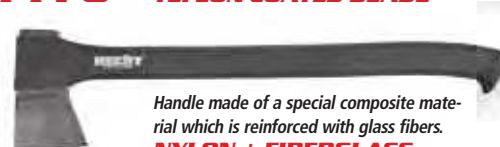

HECHT 900570 **TEFLON COATED BLADE**

Universal axe
Lenght 35 cm
Weight 570 g*

Handle made of a special composite material which is reinforced with glass fibers.
NYLON + FIBERGLASS

HECHT 900901 **TEFLON COATED BLADE**

Universal axe
Lenght 44 cm
Weight 900 g*

Handle made of a special composite material which is reinforced with glass fibers.
NYLON + FIBERGLASS

HECHT 900950 **TEFLON COATED BLADE**

Siekiera rozłupująca
Lenght 44 cm
Weight 950 g*

Handle made of a special composite material which is reinforced with glass fibers.
NYLON + FIBERGLASS

HECHT 901170 **TEFLON COATED BLADE**

Splitting axe
Lenght 59 cm
Weight 1170 g*

Handle made of a special composite material which is reinforced with glass fibers.
NYLON + FIBERGLASS