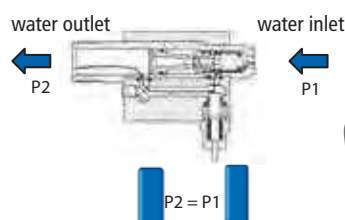

PRESSURE HOSE - 000320D FOR HECHT 320 AND 323

270 x 90 x 270 mm

ROTARY BRUSH - 000320E FOR HECHT 320 AND 323

170 x 120 x 370 mm

350 x 325 x 735 mm

	electric	230 V/50 Hz		max. pressure	165 bar
	power input	2200 W		delivery volume	480 l/h