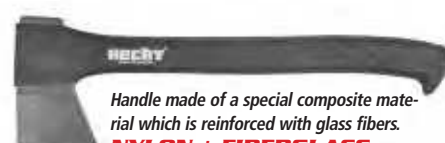

HECHT 900901 **TEFLON COATED BLADE**

Universal axe
Lenght 44 cm
Weight 900 g*