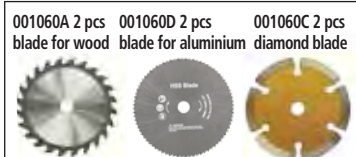

POWER TOOLS

HECHT 1066