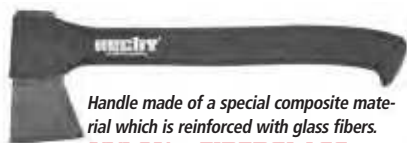

Handle made of a special composite material which is reinforced with glass fibers.
- FIBERGLASS

HECHT 902360

Splitting axe
Lenght 55 cm
Weight 2360 g*

Handle made of a special composite material which is reinforced with glass fibers.
- FIBERGLASS

HECHT 900570 **TEFLON COATED BLADE**

Universal axe
Lenght 35 cm
Weight 570 g*

Handle made of a special composite material which is reinforced with glass fibers.
NYLON + FIBERGLASS

HECHT 900901 **TEFLON COATED BLADE**