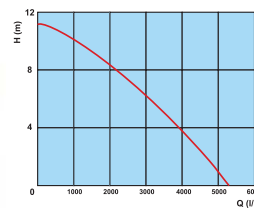

SUBMERSIBLE, SURFACE AND GARDEN PUMPS

HECHT 3018

Second extension

POND PUMP

Interchangeable attachments

POND PUMP

200 x 200 x 100 mm

200 x 205 x 160 mm