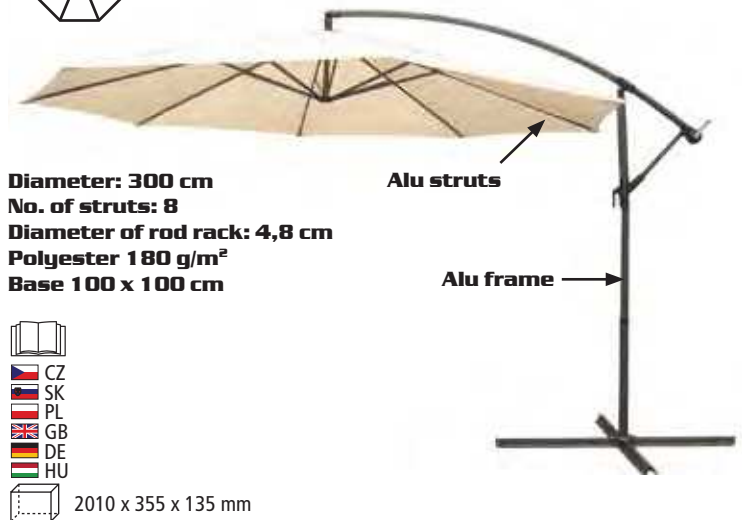

Diameter: 300 cm
No. of struts: 8
Diameter of rod rack: 4,8 cm
Polyester 180 g/m²
Base 100 x 100 cm

2010 x 355 x 135 mm

SUNNY

www.hecht.cz

SOL