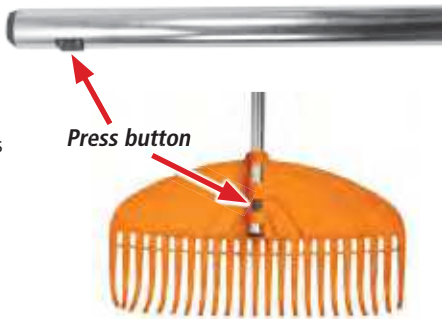

(5 blades with 1 handle)

You can buy one handle HECHT 600101 and then buy the rake blades individually.

HECHT 600101

oval aluminum handle with plastic sleeve, soft grip and end hook

QUICK ASSEMBLY

Box: 6 pcs