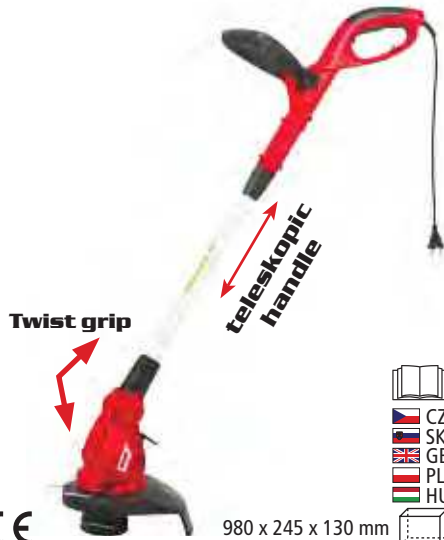

ELECTRIC AND PETROL GRASS TRIMMERS AND BRUSH CUTTERS

HECHT 300

CE

400 x 195 x 120 mm

CZ SK GB PL HU

⚡	electric	230 V/50 Hz	working width	22 cm
⚡	power input	300 W	weight	1,4 kg

HECHT 530

CE