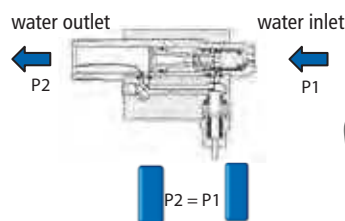

HIGH PRESSURE WASHERS

HECHT 317

Equipment:
variojet, bottle for cleaner with foam jet, power cable 3 meter, 3 meter pressure hose with gun

260 x 250 x 470 mm

	electric	230 V/50 Hz		max. pressure	105 bar
	power input	1600 W		delivery volume	360 l/h

HECHT 320

Equipment:
variojet, bottle for cleaner with foam jet, power cable 5 meter, 5 meter pressure hose with gun, accessories holder

325 x 295 x 600 mm

	max. pressure	180 bar
	max. temperature	60° C

BRUSH - 000320B
FOR HECHT 320 AND 323

170 x 70 x 118 mm

	electric	230 V/50 Hz		max. pressure	165 bar
	power input	2000 W		delivery volume	390 l/h

HECHT 323

Equipment:
variojet, bottle for cleaner with foam jet, power cable, 5 meter pressure hose with gun, accessories holder

PRESSURE HOSE - 000320D
FOR HECHT 320 AND 323

270 x 90 x 270 mm

ROTARY BRUSH - 000320E
FOR HECHT 320 AND 323

170 x 120 x 370 mm

350 x 325 x 735 mm

	electric	230 V/50 Hz		max. pressure	165 bar
	power input	2200 W		delivery volume	480 l/h

Pump with strengthening of the output pressure

350 x 890 x 290 mm

	electric	230 V/50 Hz		max. pressure	135 bar
	power input	1900 W		delivery volume	480 l/h

HECHT 321

Equipment:
variojet, bottle for cleaner with foam jet, power cable 5 meter, 7 meter pressure hose with gun

Self-priming
- no need of pressure water supply, also works with pressure water

HECHT 324

Equipment:
bottle for cleaner with foam jet, power cable, 8 meter pressure hose with gun, power cable 5 meter

520 x 410 x 640 mm

	electric	230 V/50 Hz		max. pressure	150 bar
	power input	2300 W		delivery volume	420 l/h

HECHT 326

Equipment:
variojet, bottle for cleaner with foam jet, power cable 5 meter, 5 meter pressure hose with gun

860 x 380 x 360 mm

	electric	230 V/50 Hz		max. pressure	200 bar
	power input	2600 W		delivery volume	420 l/h