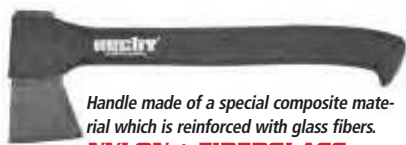

Handle made of a special composite material which is reinforced with glass fibers.
- FIBERGLASS

HECHT 902360

Splitting axe
Lenght 55 cm
Weight 2360 g*

Handle made of a special composite material which is reinforced with glass fibers.
- FIBERGLASS

HECHT 900570 **TEFLON COATED BLADE**

Universal axe
Lenght 35 cm
Weight 570 g*

Handle made of a special composite material which is reinforced with glass fibers.
NYLON + FIBERGLASS

HECHT 900901 **TEFLON COATED BLADE**