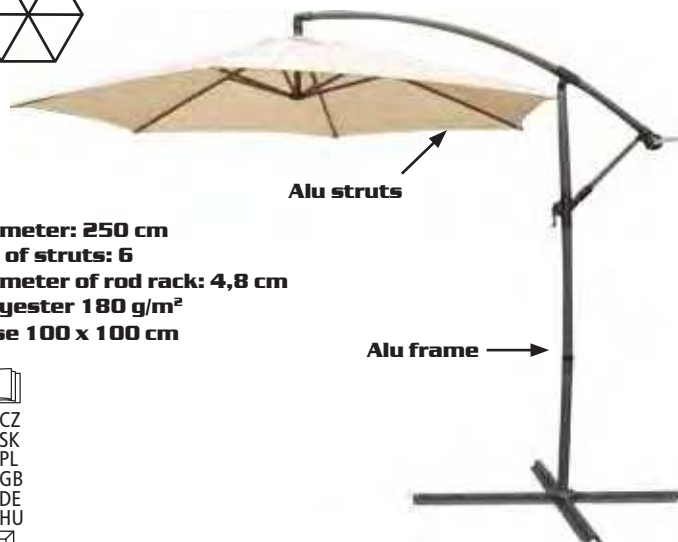

SANDY 1

cross-section

Diameter: 250 cm
No. of struts: 6
Diameter of rod rack: 4,8 cm
Polyester 180 g/m²
Base 100 x 100 cm

1850 x 335 x 135 mm

cross-section

Diameter: 300 cm
No. of struts: 8
Diameter of rod rack: 4,8 cm
Polyester 180 g/m²
Base 100 x 100 cm

2010 x 355 x 135 mm