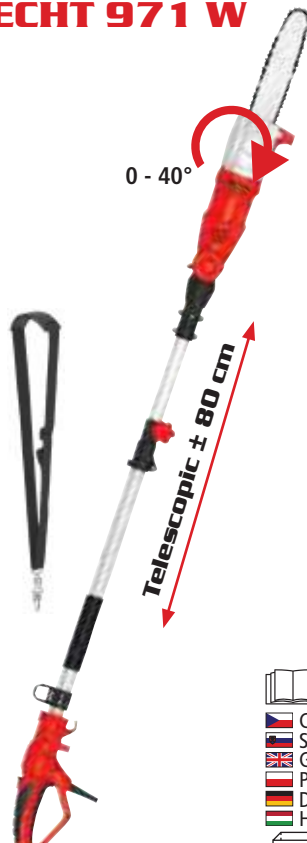

HECHT 971 W

CE

	1360 x 165 x 110 mm				
	electric	230 V/50 Hz		bar length	30 cm
	power input	750 W		weight	3,2 kg
	length	2–2,8 m