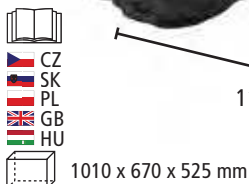

PEDAL AND ACCU CARS

HECHT 59788

Pedal kart
Available
from 5/17

94 x 63 x 51 cm	Pedal kart with chain drive. For children aged 3-6 years.
maximum load: 30 kg	weight: 10,2 kg

HECHT 59789

Pedal kart
Available
from 5/17

94 x 63 x 51 cm	Pedal kart with chain drive. For children aged 3-6 years.
maximum load: 30 kg	weight: 10,2 kg

HECHT 50100

Pedal kart
Available
from 5/17

106 x 59 x 65 cm	Pedal kart with chain drive. For children aged 3-6 years.
maximum load: 30 kg	weight: 15 kg

HECHT 50200

Pedal kart
Available
from 5/17

106 x 59 x 65 cm	Pedal kart with chain drive. For children aged 3-6 years.
maximum load: 30 kg	weight: 15 kg

HECHT 55128

112 x 70 x 74 cm	battery 12 V / 7 Ah / 2x 25 W, weight 17 kg, speed 3-6 km/h
maximum load: 30 kg	For children aged 3-8 years. Sound effects, reverse, 2 motors.