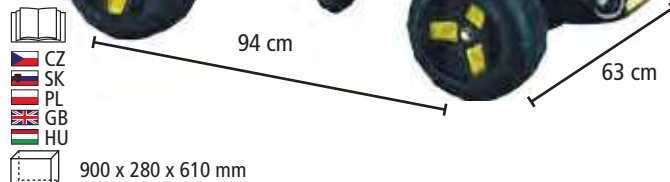

HECHT 59789

Pedal kart
Available
from 5/17