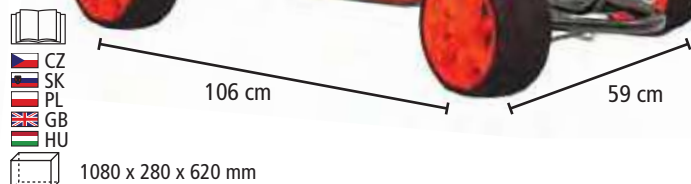

HECHT 50200

Pedal kart
Available
from 5/17

106 x 59 x 65 cm	Pedal kart with chain drive. For children aged 3-6 years.
maximum load: 30 kg	weight: 15 kg

HECHT 55128