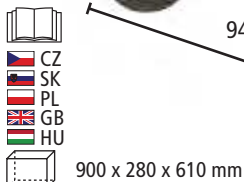

PEDAL AND ACCU CARS

HECHT 59788

Pedal kart
Available
from 5/17