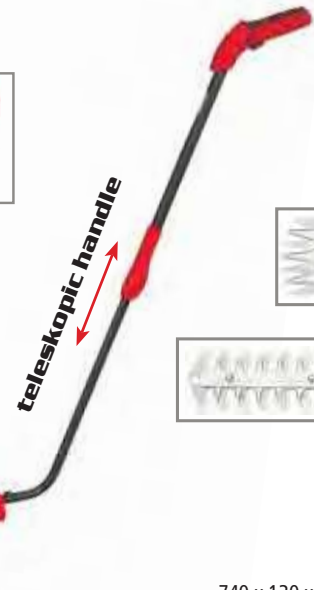

HECHT 5036 SET 2in1

Separable handle

SAMSUNG

Scissors

Hedge

740 x 130 x 125 mm

⚡	accumulator	Li-ion Samsung		working width	8/11 cm
⚡	accu article	DC 3,6 V		weight	1 kg