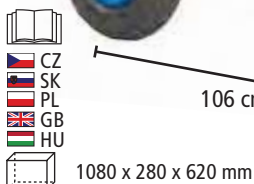

HECHT 50100

Pedal kart
Available
from 5/17