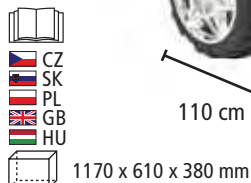

ACCUCARS

HECHT 56186

10 AH

110 x 73 x 78 cm	battery (2x) 6 V / 10 Ah / 25 W, weight 17,5 kg, speed 4-7 km/h
maximum load: 30 kg	For children aged 3-8 years. Light and sound effects, reverse, big wheels, 2 motors, remote control, audio input.