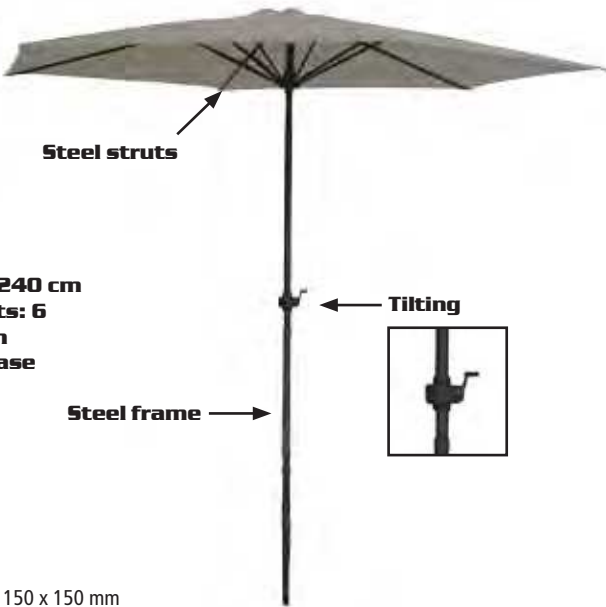

GARDEN SWINGS, PARASOLS

SUNSET

cross-section

Diameter: 240 cm
No. of struts: 6
Height: 2 m
Without base

1340 x 150 x 150 mm

SHADOW

cross-section

Diameter: 270 cm
No. of struts: 8
Height: 2,2 m
Without base