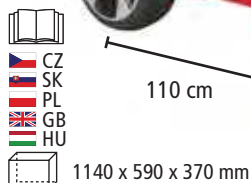

VOLKSWAGEN GOLF A7 GTI-RED

ORIGINAL LICENSED
VOLKSWAGEN

110 x 74 x 55 cm	battery 12 V / 7 Ah / 2x 30 W, weight 15,5 kg, speed 2,5-5 km/h
maximum load: 30 kg	For children aged 3-8 years. Light and sound effects, SD card slot