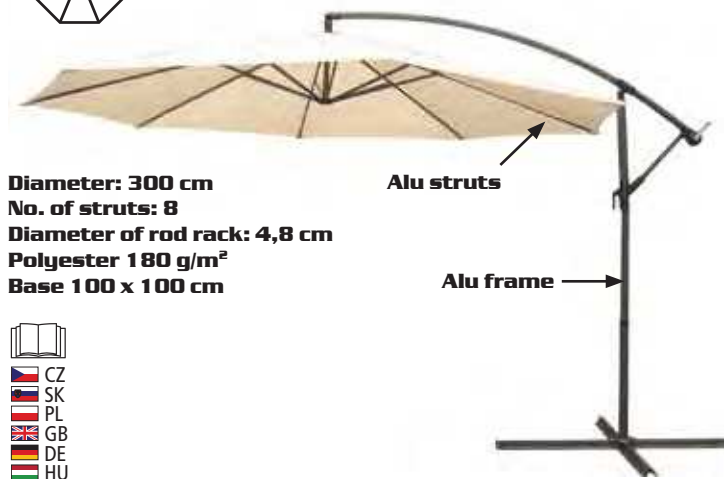

GARDEN SWINGS, PARASOLS

SUNSET

cross-section

Diameter: 240 cm
No. of struts: 6
Height: 2 m
Without base

1340 x 150 x 150 mm

SHADOW

cross-section

Diameter: 270 cm
No. of struts: 8
Height: 2,2 m
Without base

1400 x 150 x 150 mm

SANDY 1

cross-section

Diameter: 250 cm
No. of struts: 6
Diameter of rod rack: 4,8 cm
Polyester 180 g/m²
Base 100 x 100 cm

1850 x 335 x 135 mm

cross-section

Diameter: 300 cm
No. of struts: 8
Diameter of rod rack: 4,8 cm
Polyester 180 g/m²
Base 100 x 100 cm

2010 x 355 x 135 mm

SUNNY

SOL

cross-section

Diameter: 350 cm
No. of struts: 8
Polyester 210 g/m²
Base 100 x 100 cm

2700 x 440 x 180 mm

Opening by handle

Rotating base