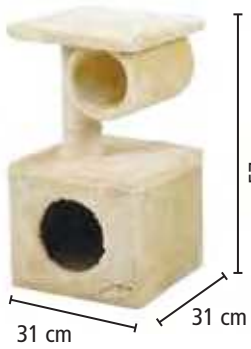

CUBE B

(beige)

Suitable for kittens