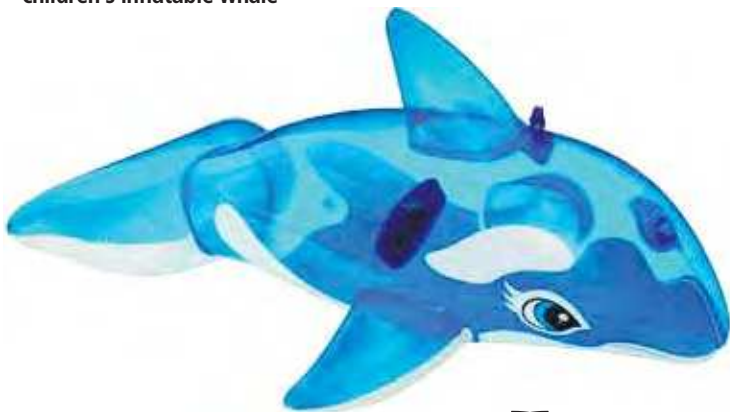

HECHT 510501

children's inflatable whale