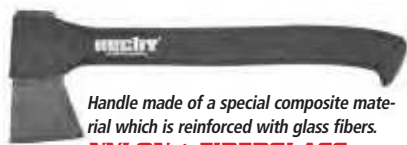

HECHT 902170

Splitting axe
Lenght 40 cm
Weight 2170 g*

Handle made of a special composite material which is reinforced with glass fibers.
- FIBERGLASS

HECHT 902360

Splitting axe
Lenght 55 cm
Weight 2360 g*

Handle made of a special composite material which is reinforced with glass fibers.
- FIBERGLASS

HECHT 900570 **TEFLON COATED BLADE**

Universal axe
Lenght 35 cm
Weight 570 g*

Handle made of a special composite material which is reinforced with glass fibers.
NYLON + FIBERGLASS