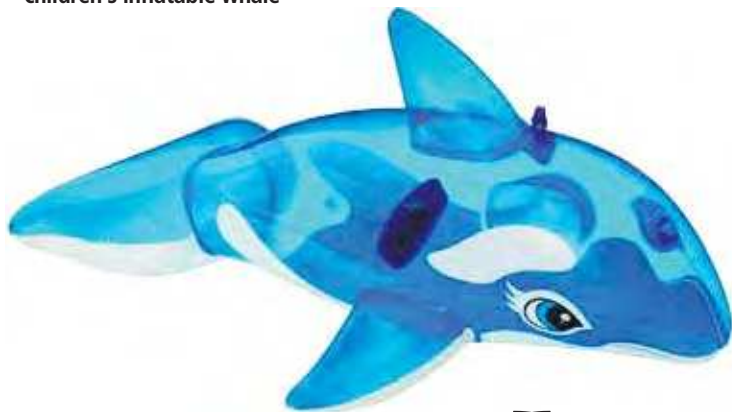

HECHT 510501

children's inflatable whale