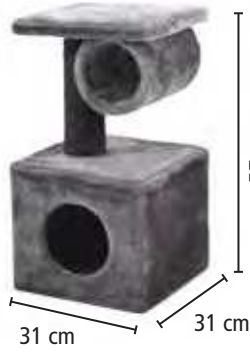

CUBE S

(grey)

Suitable for kittens