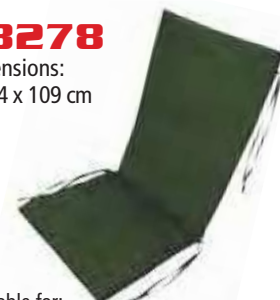

88278

Dimensions:
47 x 4 x 109 cm

Suitable for:
Dynasty Set, Prague Set
Grandeur Set, Revo Set
Boston Set, Rectangle Set