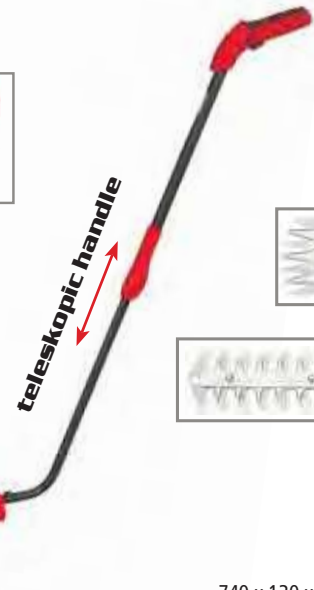

HECHT 5036 SET 2in1

Separable handle

SAMSUNG

Scissors

Hedge

740 x 130 x 125 mm

CE

	accumulator	Li-ion Samsung		working width	8/11 cm
	accu article	DC 3,6 V		weight	1 kg