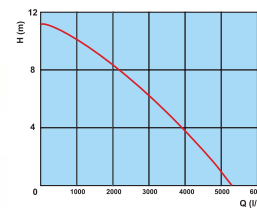

HECHT 3350

220 x 370 x 160 mm

plastic chassis

⚡	electric	230 V / 50 Hz	↑↑	max. delivery height	10 m
⚡	power input	350 W	→	10 m rubber power cable	
⚡	clear water		→	max. delivery volume	3000 l/h