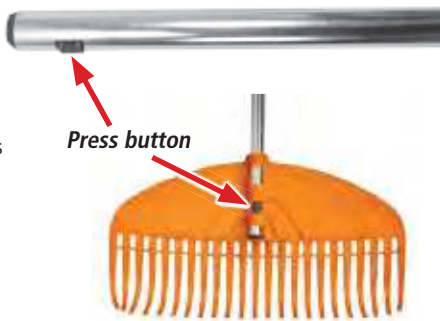

QUICK ASSEMBLY