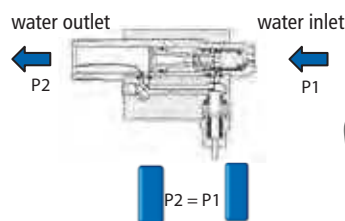

HIGH PRESSURE WASHERS

HECHT 317

Equipment:
variojet, bottle for cleaner with foam jet, power cable 3 meter, 3 meter pressure hose with gun

260 x 250 x 470 mm

	electric	230 V/50 Hz		max. pressure	105 bar
	power input	1600 W		delivery volume	360 l/h

HECHT 320

Equipment:
variojet, bottle for cleaner with foam jet, power cable 5 meter, 5 meter pressure hose with gun, accessories holder

325 x 295 x 600 mm

	max. pressure	180 bar
	max. temperature	60° C

BRUSH - 000320B FOR HECHT 320 AND 323

170 x 70 x 118 mm

	electric	230 V/50 Hz		max. pressure	165 bar
	power input	2000 W		delivery volume	390 l/h

HECHT 323

Equipment:
variojet, bottle for cleaner with foam jet, power cable, 5 meter pressure hose with gun, accessories holder

PRESSURE HOSE - 000320D FOR HECHT 320 AND 323

270 x 90 x 270 mm

ROTARY BRUSH - 000320E FOR HECHT 320 AND 323

170 x 120 x 370 mm

350 x 325 x 735 mm

	electric	230 V/50 Hz		max. pressure	165 bar
	power input	2200 W		delivery volume	480 l/h

Pump with strengthening of the output pressure

350 x 890 x 290 mm

	electric	230 V/50 Hz		max. pressure	135 bar
	power input	1900 W		delivery volume	480 l/h

HECHT 321

Equipment:
variojet, bottle for cleaner with foam jet, power cable 5 meter, 7 meter pressure hose with gun

Self-priming
- no need of pressure water supply, also works with pressure water

HECHT 324

Equipment:
bottle for cleaner with foam jet, power cable, 8 meter pressure hose with gun, power cable 5 meter

520 x 410 x 640 mm

	electric	230 V/50 Hz		max. pressure	150 bar
	power input	2300 W		delivery volume	420 l/h

HECHT 326

Equipment:
variojet, bottle for cleaner with foam jet, power cable 5 meter, 5 meter pressure hose with gun

860 x 380 x 360 mm

	electric	230 V/50 Hz		max. pressure	200 bar
	power input	2600 W		delivery volume	420 l/h