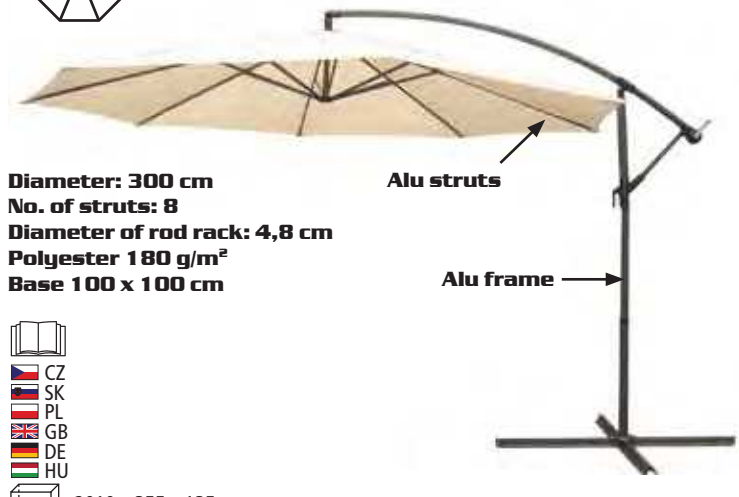

Diameter: 300 cm
No. of struts: 8
Diameter of rod rack: 4,8 cm
Polyester 180 g/m²
Base 100 x 100 cm

2010 x 355 x 135 mm

SUNNY

www.hecht.cz

SOL