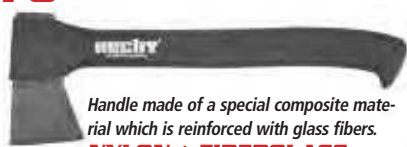

HECHT 902360

Splitting axe
Lenght 55 cm
Weight 2360 g*

Handle made of a special composite material which is reinforced with glass fibers.
- FIBERGLASS

HECHT 900570

Universal axe
Lenght 35 cm
Weight 570 g*

Handle made of a special composite material which is reinforced with glass fibers.
NYLON + FIBERGLASS

TEFLON COATED BLADE

HECHT 900901

Universal axe
Lenght 44 cm
Weight 900 g*

Handle made of a special composite material which is reinforced with glass fibers.
NYLON + FIBERGLASS