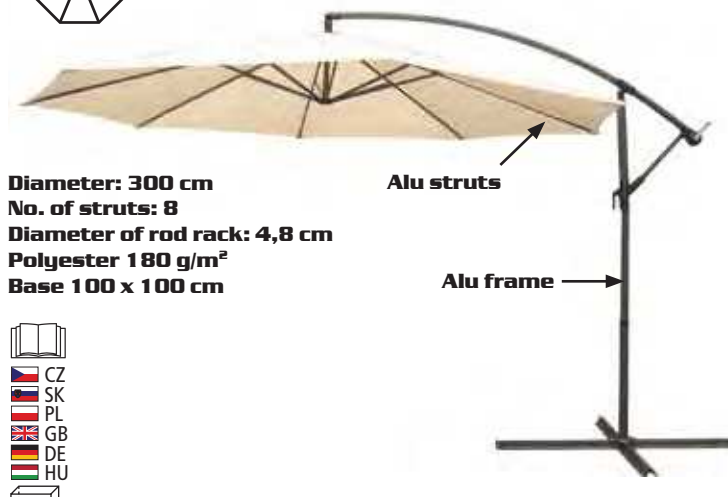

Diameter: 300 cm
No. of struts: 8
Diameter of rod rack: 4,8 cm
Polyester 180 g/m²
Base 100 x 100 cm

2010 x 355 x 135 mm

SUNNY

www.hecht.cz

SOL