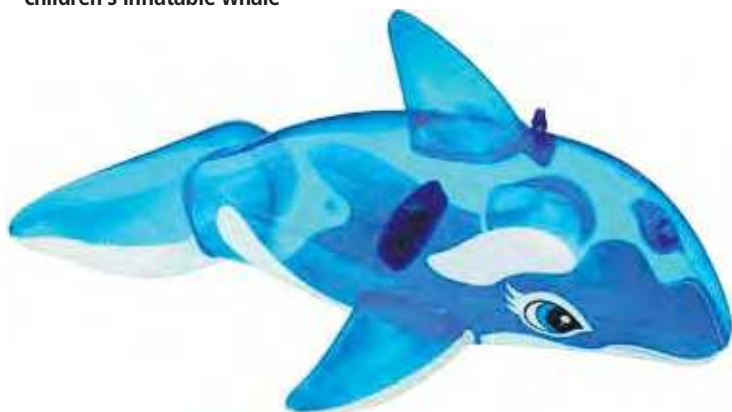

dimensions 170 x 87 cm for children aged 3+ years

wall thickness 0,22 mm

two solid handles for a comfortable fit, material PVC without phthalates, repair kit included

230 x 195 x 70 mm

HECHT 510503

children's inflatable orca