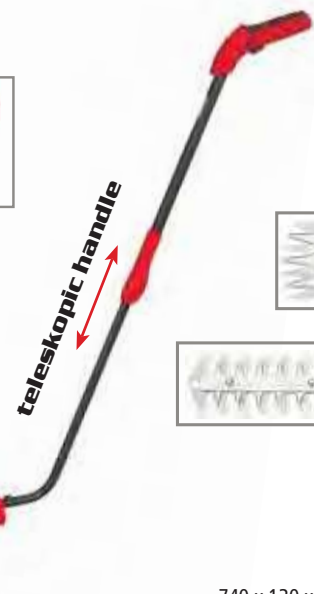

HECHT 5036 SET 2in1

Separable handle

SAMSUNG

Scissors

Hedge

740 x 130 x 125 mm

⚡	accumulator	Li-ion Samsung		working width	8/11 cm
⚡	accu article	DC 3,6 V		weight	1 kg