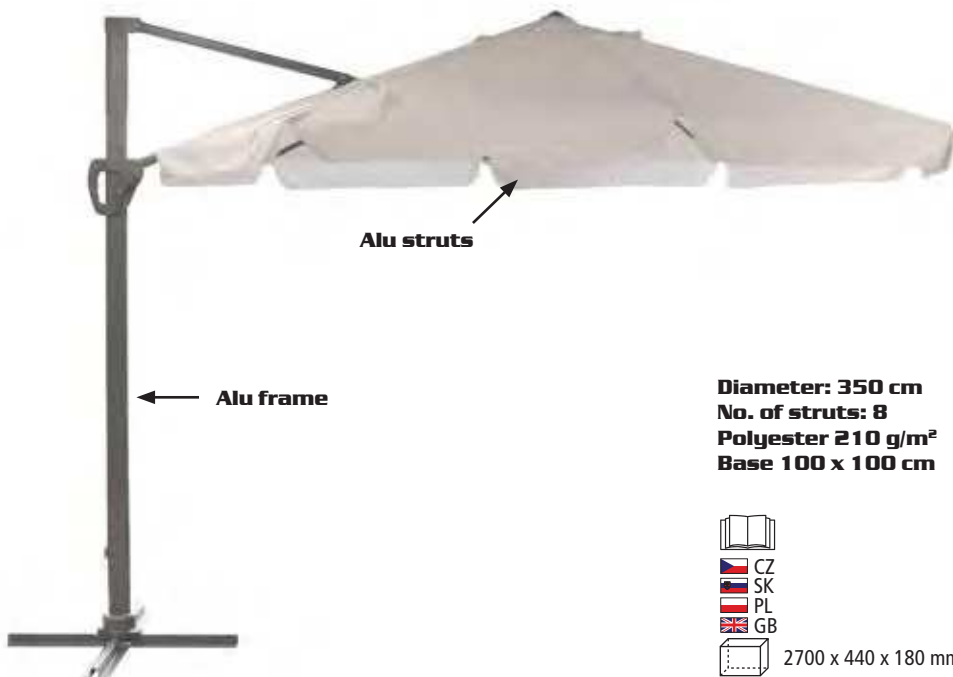

Diameter: 350 cm
No. of struts: 8
Polyester 210 g/m²
Base 100 x 100 cm

2700 x 440 x 180 mm

cross-section

Opening by handle

Rotating base