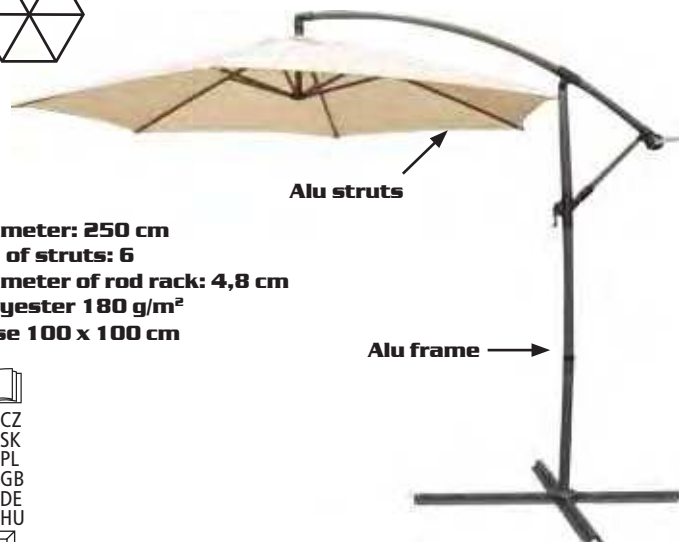

SANDY 1

cross-section

Diameter: 250 cm
No. of struts: 6
Diameter of rod rack: 4,8 cm
Polyester 180 g/m²
Base 100 x 100 cm

1850 x 335 x 135 mm

cross-section