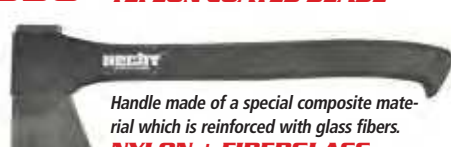

Handle made of a special composite material which is reinforced with glass fibers.
NYLON + FIBERGLASS

HECHT 900901 **TEFLON COATED BLADE**

Universal axe
Lenght 44 cm
Weight 900 g*

Handle made of a special composite material which is reinforced with glass fibers.
NYLON + FIBERGLASS

HECHT 900950 **TEFLON COATED BLADE**

Siekiera rozłupująca
Lenght 44 cm
Weight 950 g*

Handle made of a special composite material which is reinforced with glass fibers.
NYLON + FIBERGLASS

HECHT 901170 **TEFLON COATED BLADE**