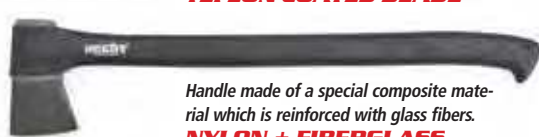

## HECHT 900950 **TEFLON COATED BLADE**

Siekiera rozłupująca  
Lenght 44 cm  
Weight 950 g\*

Handle made of a special composite material which is reinforced with glass fibers.  
**NYLON + FIBERGLASS**

## HECHT 901170 **TEFLON COATED BLADE**

Splitting axe  
Lenght 59 cm  
Weight 1170 g\*

Handle made of a special composite material which is reinforced with glass fibers.  
**NYLON + FIBERGLASS**

## HECHT 901550 **TEFLON COATED BLADE**

Splitting axe  
Lenght 70 cm  
Weight 1550 g\*

Handle made of a special composite material which is reinforced with glass fibers.  
**NYLON + FIBERGLASS**

## HECHT 902550 **TEFLON COATED BLADE**

Splitting axe  
Lenght 80 cm  
Weight 2550 g\*

Handle made of a special composite material which is reinforced with glass fibers.  
**NYLON + FIBERGLASS**