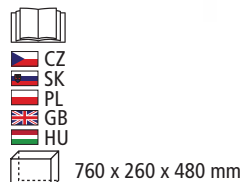

GARDEN GRILLS

HECHT BALL

Suitable for sheltered garden areas.

- stainless steel
- ash catcher
- height: 100 cm
- width: 65 x 59 cm

Suitable for sheltered garden areas.

- steel plate
- adjustable charcoal grid
- warming rack
- ash catcher
- thermometer
- height: 94 cm
- width: 56 x 69 cm

HECHT MERIDA

Suitable for sheltered garden areas.

- heavy stamped steel construction
- tough baked finish for durability and easy cleaning
- chrome plated cooking grill
- height: 92 cm
- diameter: 53,5 cm

Optional alloy grid HECHT 50011

- heavy stamped steel construction
- tough baked finish for durability and easy cleaning
- ash catcher

HECHT KUGELGRILL

Suitable for sheltered garden areas.

- height: 116 cm
- width: 60 x 98 cm

HECHT SENTINEL MINOR

Suitable for sheltered garden areas and exteriors.

- heat resistant sheet steel
- 2 heating chambers
- 2 cooking areas
- stacking area
- thermometer

Steel 1 mm

Suitable for sheltered garden areas and exteriors.

- heat resistant sheet steel
- 2 heating chambers
- 3 cooking areas
- stacking area
- thermometer

Steel 1 mm

HECHT SENTINEL

Optional grill cover HECHT 0001058