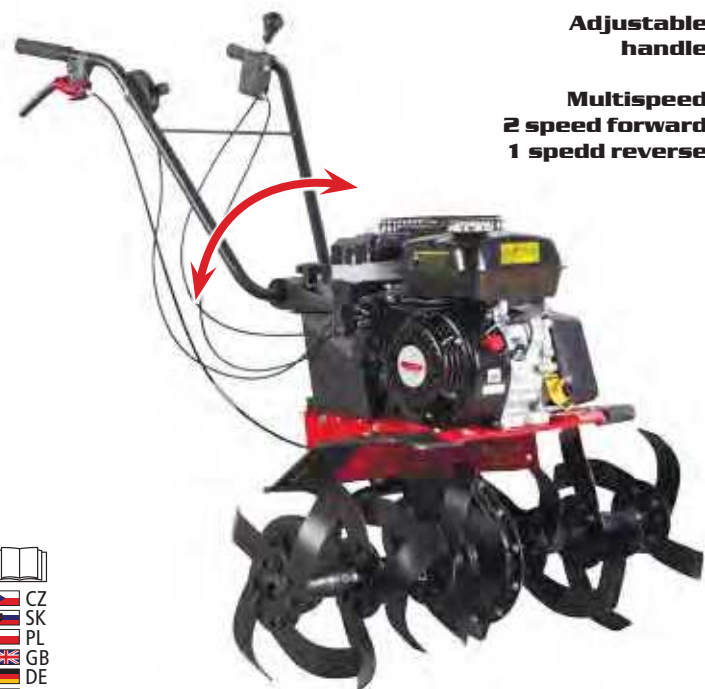

## HECHT 790 BS

Adjustable handle

Adjustable handle

Multispeed  
2 speed forward  
1 speed reverse

Engine  
Briggs & Stratton

740 x 660 x 400

	engine HECHT	OHV		working width	32/50/84 cm
	displacement	196 cm <sup>3</sup>		weight	56 kg
	2/4/6 knives Ø 38 cm		2 speed forward, 1 reverse		