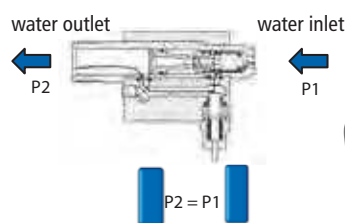

Pump with strengthening of the output pressure