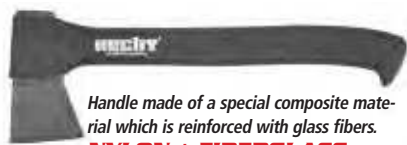

## HECHT 902360

Splitting axe  
Lenght 55 cm  
Weight 2360 g\*

Handle made of a special composite material which is reinforced with glass fibers.  
**- FIBERGLASS**

## HECHT 900570 **TEFLON COATED BLADE**

Universal axe  
Lenght 35 cm  
Weight 570 g\*

Handle made of a special composite material which is reinforced with glass fibers.  
**NYLON + FIBERGLASS**