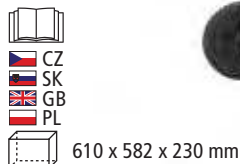

GARDEN GRILLS

HECHT BALL

Suitable for sheltered garden areas.

- stainless steel
- ash catcher
- height: 100 cm
- width: 65 x 59 cm