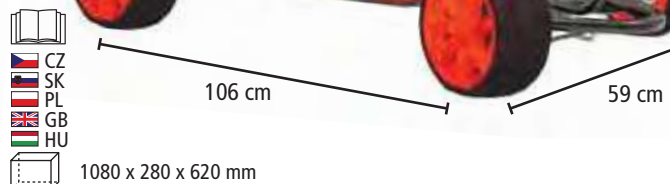

HECHT 50200

Pedal kart
Available
from 5/17

106 x 59 x 65 cm	Pedal kart with chain drive. For children aged 3-6 years.
maximum load: 30 kg	weight: 15 kg

HECHT 55128