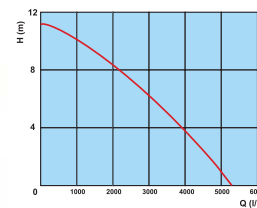

HECHT 3051

HECHT 3350

220 x 370 x 160 mm

plastic chassis

	electric	230 V / 50 Hz		max. delivery height	1,4 m
	power input	18 W		max. delivery volume	900 l/h
	pipe diameter	1,4"		10 m rubber power cable	

	electric	230 V / 50 Hz		max. delivery height	2,3 m
	power input	50 W		max. delivery volume	1750 l/h
	pipe diameter	1,2"		10 m rubber power cable	

	electric	230 V / 50 Hz		max. delivery height	10 m
	power input	350 W		10 m rubber power cable	
	clear water			max. delivery volume	3000 l/h