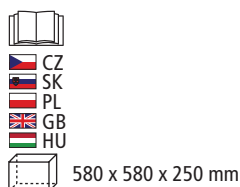

HECHT MERIDA

Suitable for sheltered garden areas.

- heavy stamped steel construction
- tough baked finish for durability and easy cleaning
- chrome plated cooking grill
- height: 92 cm
- diameter: 53,5 cm

Optional alloy grid HECHT 50011

- heavy stamped steel construction
- tough baked finish for durability and easy cleaning
- ash catcher