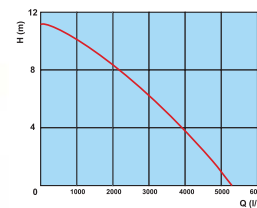

## HECHT 3018

Second extension

POND PUMP

Interchangeable attachments

POND PUMP

200 x 200 x 100 mm

200 x 205 x 160 mm

220 x 370 x 160 mm