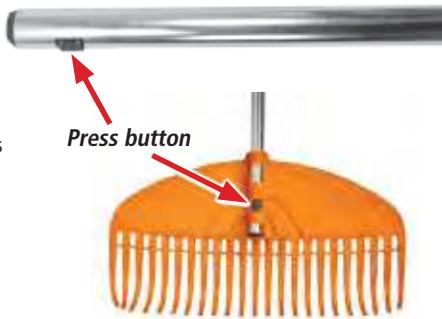

QUICK ASSEMBLY