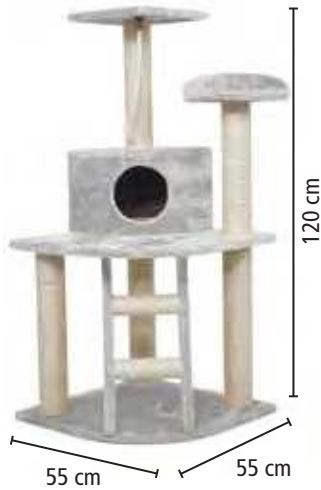

ALEX S

(grey)