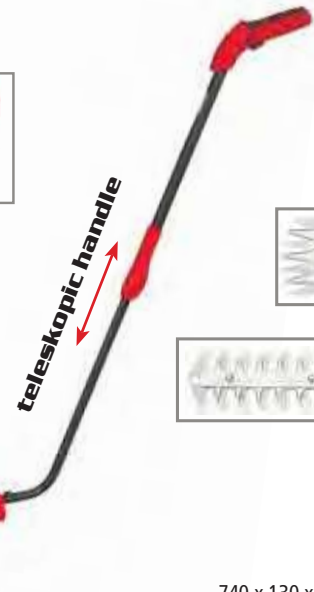

HECHT 5036 SET 2in1

Separable handle

SAMSUNG

Scissors

Hedge

740 x 130 x 125 mm

⚡	accumulator	Li-ion Samsung	working width	8/11 cm
⚡	accu article	DC 3,6 V	weight	1 kg