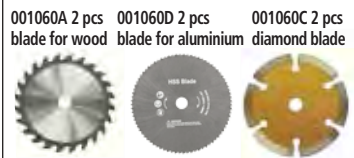

POWER TOOLS

HECHT 1066