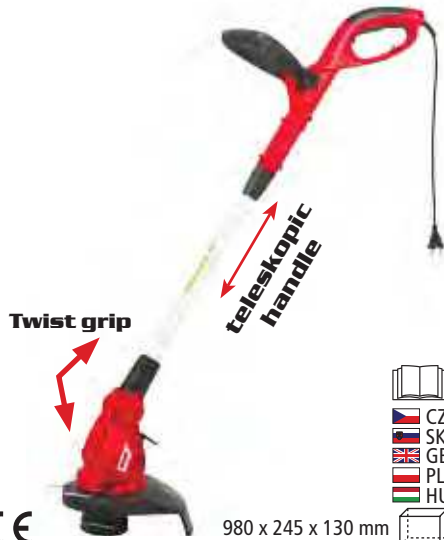

ELECTRIC AND PETROL GRASS TRIMMERS AND BRUSH CUTTERS

HECHT 300

CE	400 x 195 x 120 mm		CZ SK GB PL HU		
	electric	230 V/50 Hz		working width	22 cm
	power input	300 W		weight	1,4 kg

HECHT 530

CE	980 x 245 x 130 mm		CZ SK GB PL HU		
	electric	230 V/50 Hz		working width	30 cm
	power input	550 W		weight	2,6 kg