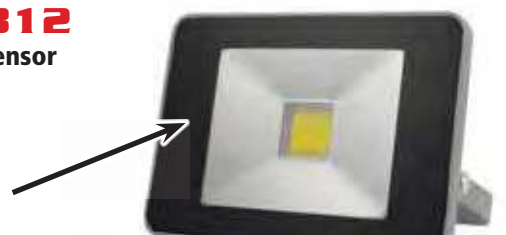

⚡	electric	230 V/50 Hz	light temperature	6500 K
🔌	power input	10 W	light intensity	750 lm
	dimensions		130 x 90 x 34 mm	

remote control

HECHT 2812

LED light with sensor

motion sensor

Setting: sensitivity, lighting time, lighting modes