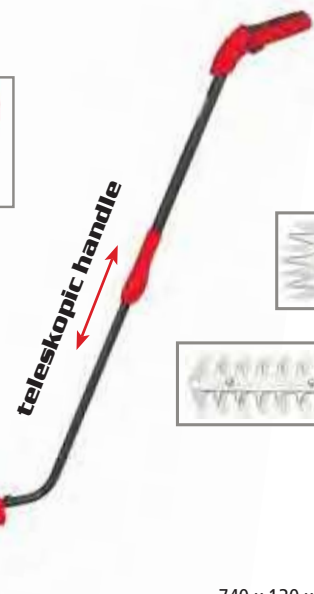

HECHT 5036 SET 2in1

Separable handle

SAMSUNG

Scissors

Hedge

740 x 130 x 125 mm

⚡	accumulator	Li-ion Samsung	working width	8/11 cm
⚡	accu article	DC 3,6 V	weight	1 kg