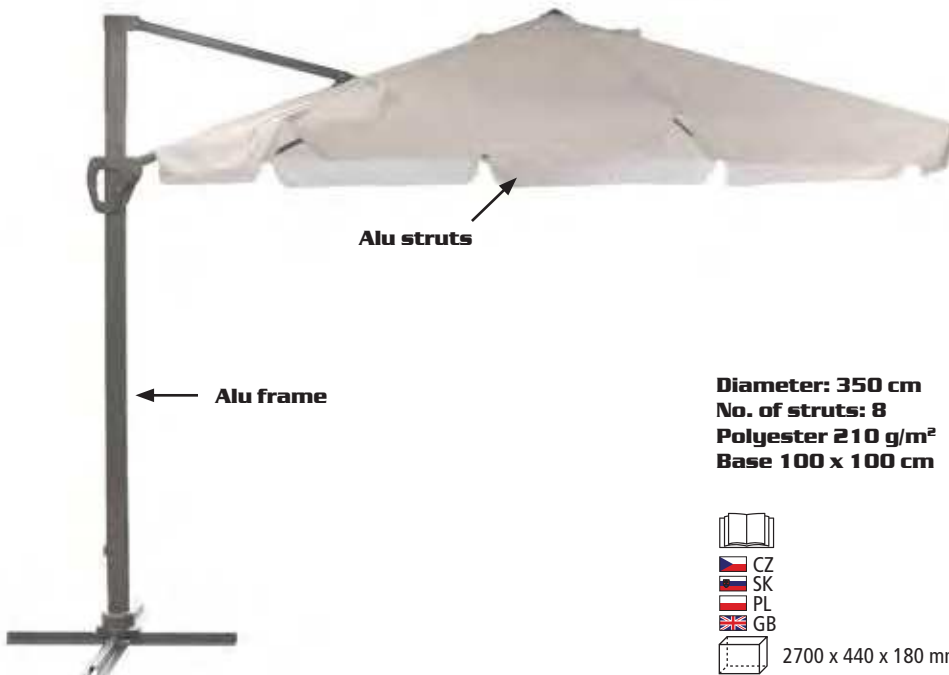

cross-section

Diameter: 350 cm
No. of struts: 8
Polyester 210 g/m²
Base 100 x 100 cm

2700 x 440 x 180 mm

Opening by handle

Rotating base