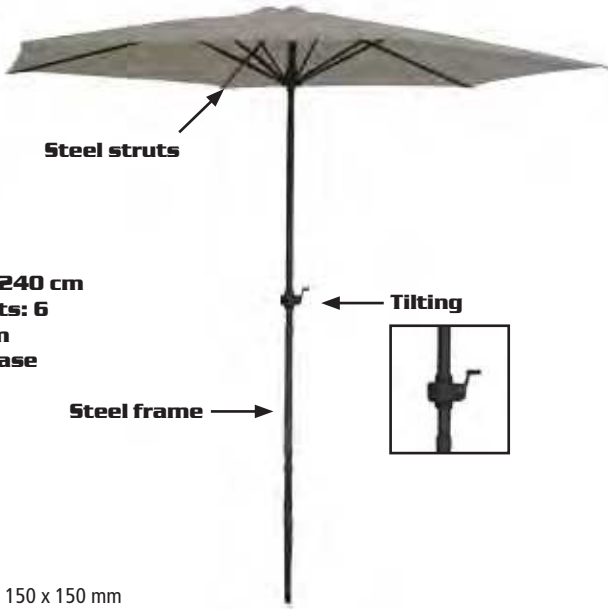

2 positions:
bench or bed

Maximum load: 300 kg

2334 x 571 x 228 mm

GARDEN SWINGS, PARASOLS

SUNSET

cross-section

Diameter: 240 cm
No. of struts: 6
Height: 2 m
Without base

1340 x 150 x 150 mm