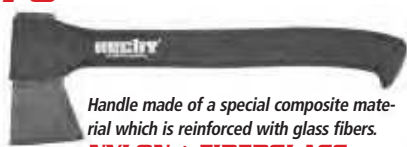

HECHT 902360

Splitting axe
Lenght 55 cm
Weight 2360 g*

Handle made of a special composite material which is reinforced with glass fibers.
- FIBERGLASS

HECHT 900570 **TEFLON COATED BLADE**

Universal axe
Lenght 35 cm
Weight 570 g*

Handle made of a special composite material which is reinforced with glass fibers.
NYLON + FIBERGLASS

HECHT 900901 **TEFLON COATED BLADE**

Universal axe
Lenght 44 cm
Weight 900 g*

Handle made of a special composite material which is reinforced with glass fibers.
NYLON + FIBERGLASS