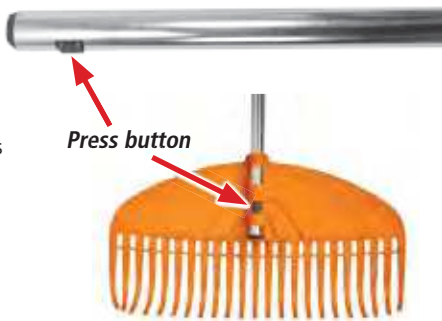

QUICK ASSEMBLY