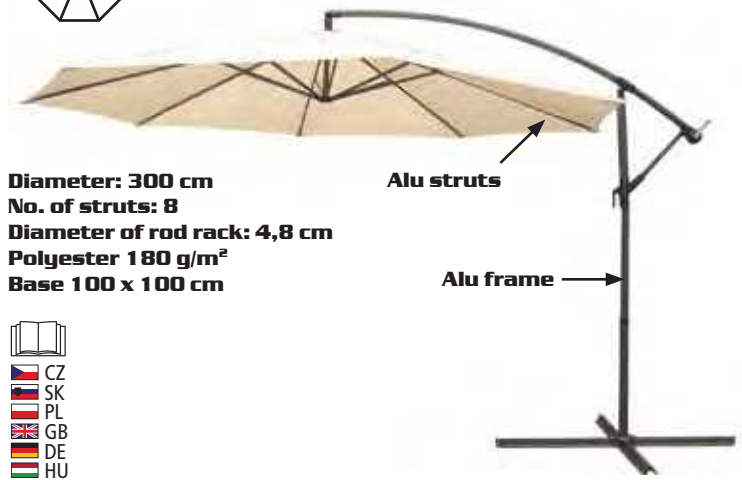

Diameter: 300 cm
No. of struts: 8
Diameter of rod rack: 4,8 cm
Polyester 180 g/m²
Base 100 x 100 cm

2010 x 355 x 135 mm

SOL