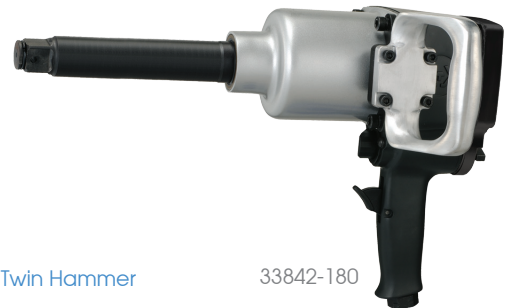

Impact Wrench

Please wear proper safety gear while working.

33841

33842

1"

- Nickel chrome molybdenum square driver
- Variable speed trigger
- Muffled on handle exhaust

33841-180

New Twin Hammer

33842-180

KT NO.	Square drive Inch mm	Type Std/Long anvil	Std. Bolt Size Inch mm	Free Speed R.P.M	Max. Torque ft.lb Nm	Overall Length Inch mm	Air Inlet Inch	Air Hose ID	Air Pressure bar PSI	Avg. Air Consumption L/min CFM	Sound DBA	Vib M/S2	Net Weight kgs lbs
33841-180	1" 25.40	Std. anvil	1-27/64" M36	4000	1800 2440	12-3/32" 307	1/2" BSPT / NPT	3/4"	6.2 90	255 9.0	101.56	4.37	10.62 23.41 1 / 2
33842-180	1" 25.40	Long anvil	1-27/64" M36	4000	1800 2440	20-5/64" 510	1/2" BSPT / NPT	3/4"	6.2 90	255 9.0	99.85	5.87	12.52 27.60 1 / 2

33861

33862

1"

- Light weight durable composite housing
- Nickel chrome molybdenum square driver
- Comfortable rubber handle

Maximum Torque 2000ft.lb !

33861-200

Twin Hammer

33862-200