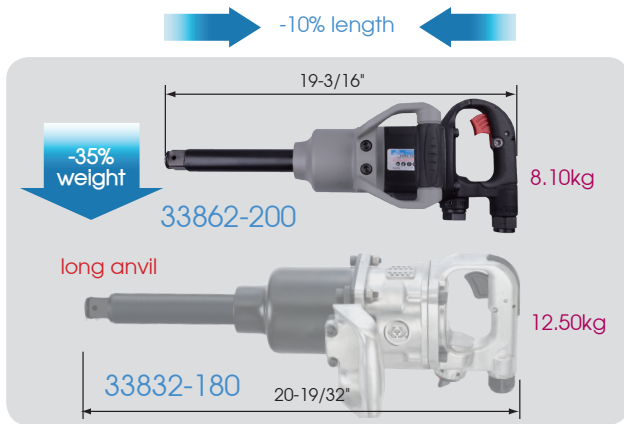

33842-180

KT NO.	Square drive Inch mm	Type Std/Long anvil	Std. Bolt Size Inch mm	Free Speed R.P.M	Max. Torque ft.lb Nm	Overall Length Inch mm	Air Inlet Inch	Air Hose ID	Air Pressure bar PSI	Avg. Air Consumption L/min CFM	Sound DBA	Vib M/S2	Net Weight kgs lbs
33841-180	1" 25.40	Std. anvil	1-27/64" M36	4000	1800 2440	12-3/32" 307	1/2" BSPT / NPT	3/4"	6.2 90	255 9.0	101.56	4.37	10.62 23.41 1 / 2
33842-180	1" 25.40	Long anvil	1-27/64" M36	4000	1800 2440	20-5/64" 510	1/2" BSPT / NPT	3/4"	6.2 90	255 9.0	99.85	5.87	12.52 27.60 1 / 2

33861

33862

1"

- Light weight durable composite housing
- Nickel chrome molybdenum square driver
- Comfortable rubber handle

Maximum Torque 2000ft.lb !

33861-200

Twin Hammer

33862-200

KT NO.	Square drive Inch mm	Type Std/Long anvil	Std. Bolt Size Inch mm	Free Speed R.P.M	Max. Torque ft.lb Nm	Overall Length Inch mm	Air Inlet Inch	Air Hose ID	Air Pressure bar PSI	Avg. Air Consumption L/min CFM	Sound DBA	Vib M/S2	Net Weight kgs lbs
33861-200	1" 25.40	Std. anvil	1-27/64" M36	5000	2000 2712	13-43/64" 347	1/2" BSPT / NPT	3/4"	6.2 90	255 9.0	106.00	17.20	7.40 16.31 1 / 1
33862-200	1" 25.40	Long anvil	1-27/64" M36	5000	2000 2712	19-3/16" 487	1/2" BSPT / NPT	3/4"	6.2 90	255 9.0	104.00	14.50	8.10 17.86 1 / 1