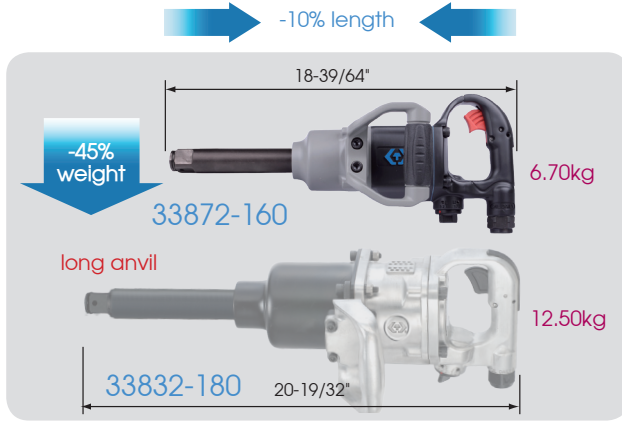

# Impact Wrench

**33871**

**33872**

1"

- Light weight durable composite housing
- Nickel chrome molybdenum square driver
- Comfortable rubber handle

KT NO.	Square drive Inch mm	Type Std/Long anvil	Std. Bolt Size Inch mm	Free Speed R.P.M	Max. Torque ft.lb Nm	Overall Length Inch mm	Air Inlet Inch	Air Hose ID	Air Pressure bar PSI	Avg. Air Consumption L/min CFM	Sound DBA	Vib M/S2	Net Weight kgs lbs	
33871-160	1" 25.40	Std. anvil	1-3/16" M30	5500	1600 2170	12-45/64" 323	1/2" BSPT / NPT	3/4"	6.2 90	241 8.5	106.00	13.70	5.80 12.79	1 / 2
33872-160	1" 25.40	Long anvil	1-3/16" M30	5500	1600 2170	18-39/64" 473	1/2" BSPT / NPT	3/4"	6.2 90	241 8.5	104.00	14.98	6.70 14.77	1 / 2

**33831**

**33832**

1"

- Nickel chrome molybdenum square driver
- Variable speed trigger
- Muffled on handle exhaust

33831-180

New Twin Hammer

33832-180

KT NO.	Square drive Inch mm	Type Std/Long anvil	Std. Bolt Size Inch mm	Free Speed R.P.M	Max. Torque ft.lb Nm	Overall Length Inch mm	Air Inlet Inch	Air Hose ID	Air Pressure bar PSI	Avg. Air Consumption L/min CFM	Sound DBA	Vib M/S2	Net Weight kgs lbs	
33831-180	1" 25.40	Std. anvil	1-1/2" M38	4000	1800 2440	14-19/32" 371	1/2" BSPT / NPT	3/4"	6.2 90	255 9.0	102.11	8.84	11.50 25.35	1 / 1
33832-180	1" 25.40	Long anvil	1-1/2" M38	4000	1800 2440	20-19/32" 523	1/2" BSPT / NPT	3/4"	6.2 90	255 9.0	103.99	6.60	12.50 27.56	1 / 1