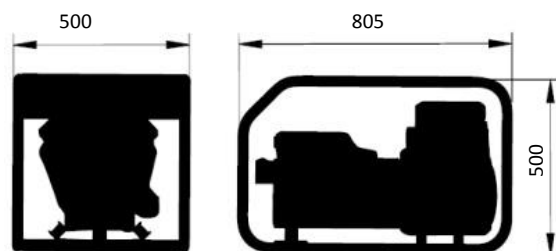

WP220DCH

Engine driven welder

220 A – 35%

170 A – 60%

EQUIPMENT

Recoil starter	☒	Wheels and handles kit	☐
Sockets: 1 CEE (16A 400V) and 1 Schuko (16A 230V)	☒	Earthing rod	☐
Thermal overload protection	☒	8 m. welding cables kit	☐
Shut down at the oil shortage	☒	Electric starter	☐
4 m. welding cables kit	☒		

☒ Standard equipment

☐ Optional equipment

OTHER INFORMATION

- Warranty **12 months**
- Warranty for Honda engine **36 months**
- Electric power according to **ISO 8528**

DIMENSIONS

UAB "Generga"
Naglio str. 4A
LT - 52367 Kaunas, Lithuania
Tel: +370 37 455456
Email: info@generga.com
www.generga.com

Distributed by