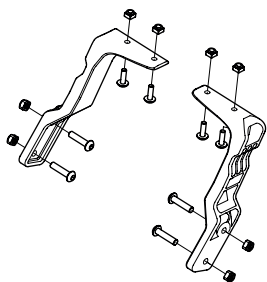

40105306 (Shoulder Pad Set - SPT Black 19-X)
40105307 (Shoulder Pad Set - SPT Blue 17-X)
40105308 (Shoulder Pad Set - SPT Chartreuse 17-X)

40105349 (Crotch Pad -SPT -Black 19-X)
40105365 (Crotch Pad -SPT -Chartreuse 17-X)
40105366 (Crotch Pad -SPT -Blue 17-X)

» PART OF THULE GROUP

Thule Sport 2

10201010, 10201012, 10201015, 10201016

THULE
SWEDEN

» PART OF THULE GROUP

Thule Sport 2

10201010, 10201012, 10201015, 10201016

THULE
SWEDEN

40105274

40105275

41190890

40105282 (Left)
40105285 (Right)

40105356

20201516

40191928

40105128