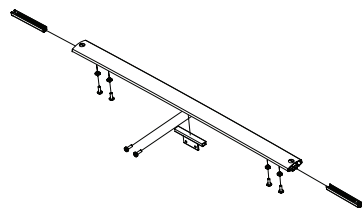

40105306 (Shoulder Pad Set - SPT Black 19-X)
40105307 (Shoulder Pad Set - SPT Blue 17-X)
40105308 (Shoulder Pad Set - SPT Chartreuse 17-X)

40105349 (Crotch Pad -SPT -Black 19-X)
40105365 (Crotch Pad -SPT -Chartreuse 17-X)
40105366 (Crotch Pad -SPT -Blue 17-X)

» PART OF THULE GROUP

Thule Sport 2

10201010, 10201012, 10201015, 10201016

THULE
SWEDEN

» PART OF THULE GROUP

Thule Sport 2

10201010, 10201012, 10201015, 10201016

THULE
SWEDEN

40105274

40105275

41190890

40105282 (Left)
40105285 (Right)

40105356

20201516

40191928

40105128