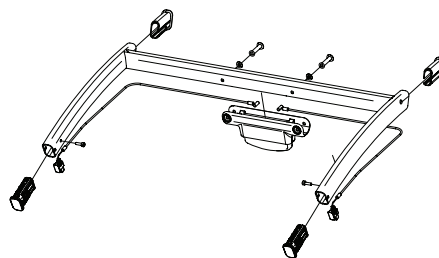

Thule Sport 2

10201010, 10201012, 10201015, 10201016

THULE
SWEDEN

40105274

40105275

41190890

40105282 (Left)
40105285 (Right)

40105356

20201516

40191928

40105128

40105294

40105318

40105397

40105262

40105309

40105315