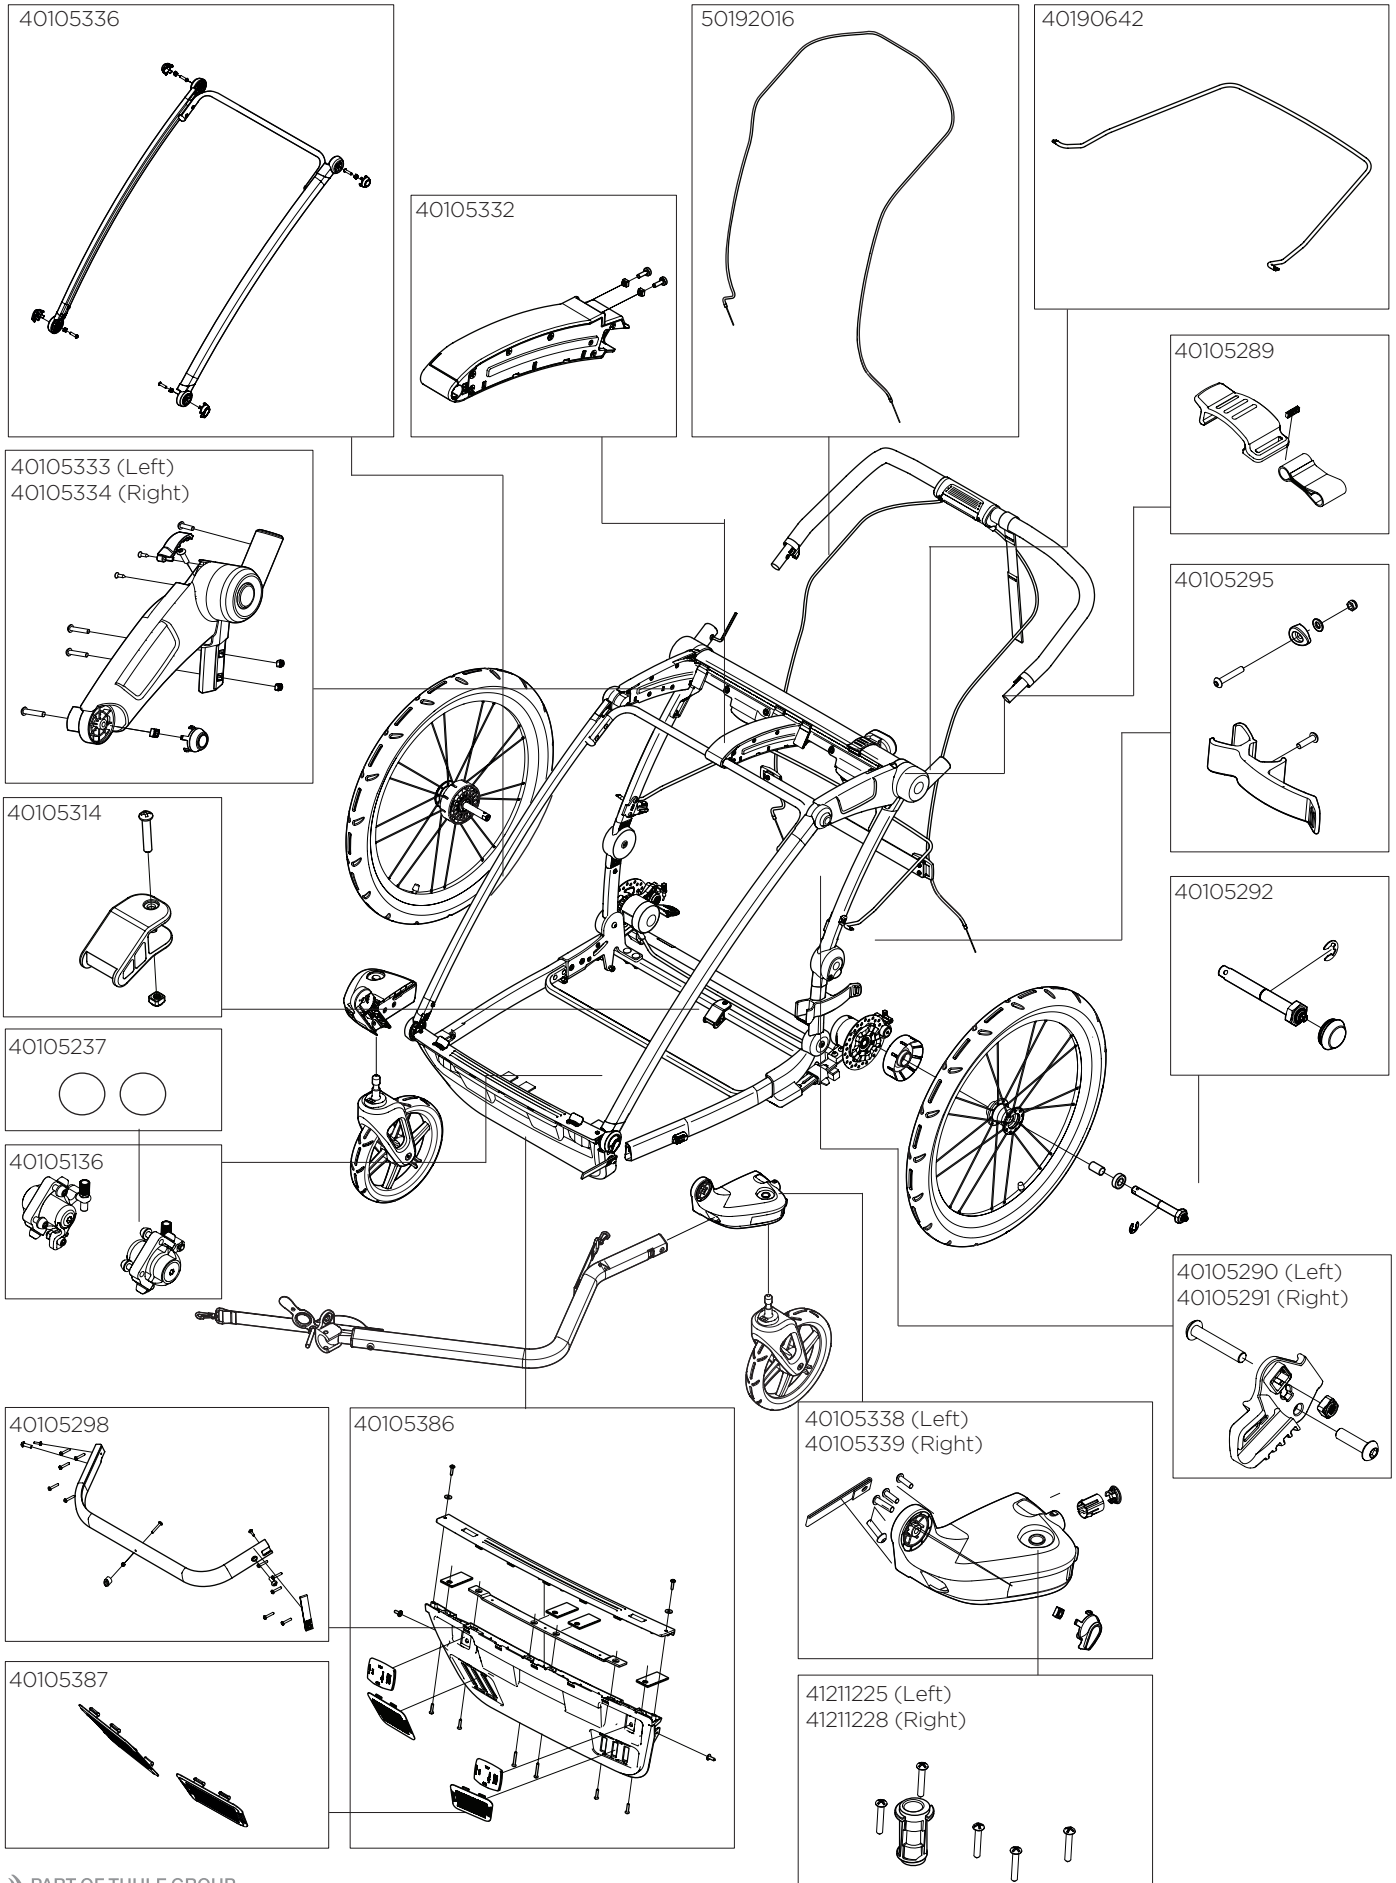

Thule Sport 2

10201010, 10201012, 10201015, 10201016

THULE
SWEDEN

» PART OF THULE GROUP