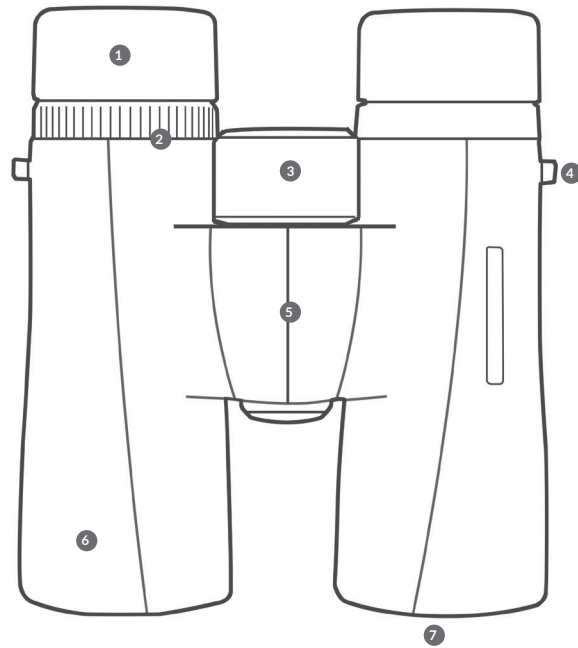

BD II XD

WIDE-ANGLE XD LENS SERIES

1. Twist eye-cups
2. Dioptre adjustment
3. Focus wheel
4. Strap holder
5. Hinge
6. Magnesium alloy body with rubber armour
7. XD objective lens

	BDII32-6.5XD	BDII32-8XD	BDII32-10XD	BDII42-8XD	BDII42-10XD
Diameter	32mm	32mm	32mm	42mm	42mm
Magnification	6.5x	8x	10x	8x	10x
Field of view	10°	8.8°	6.7°	8.2°	7.2°
Field of View at 1000m	175m	154m	117m	143m	126m
Field of View at 1000yds	525ft	462ft	351ft	429ft	378ft
Twilight Factor	14.4	16.0	17.9	18.3	20.5
Pupil Distance	57-76	57-76	57-76	57-76	57-76
Diopter Compensation (diopters)	±4	±4	±4	±4	±4
Eye Relief	17mm	16.5mm	15mm	17mm	16.5mm
Close focus	1.3m	1.3m	1.3m	1.8m	1.8m
Size (LxWxH)	116x124x51mm	116x124x51mm	116x124x51mm	139x128x52.5mm	139x128x52.5mm
Weight	535g	540g	525g	640g	645g
Body Material	Magnesium Alloy				
Lens Type	2x KOWA XD (ED) Lenses				
Coating	Phase Coated Prism | Fully Multi Coated | C3 Coated Prism | KR Coated Lens