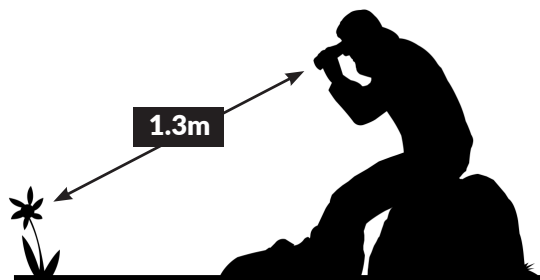

Close Focus:
1.3m (32mm)
1.8m (42mm)