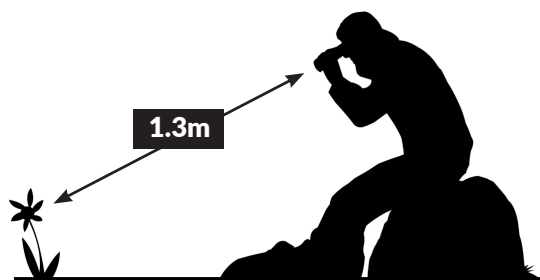

Close Focus:
1.3m (32mm)
1.8m (42mm)