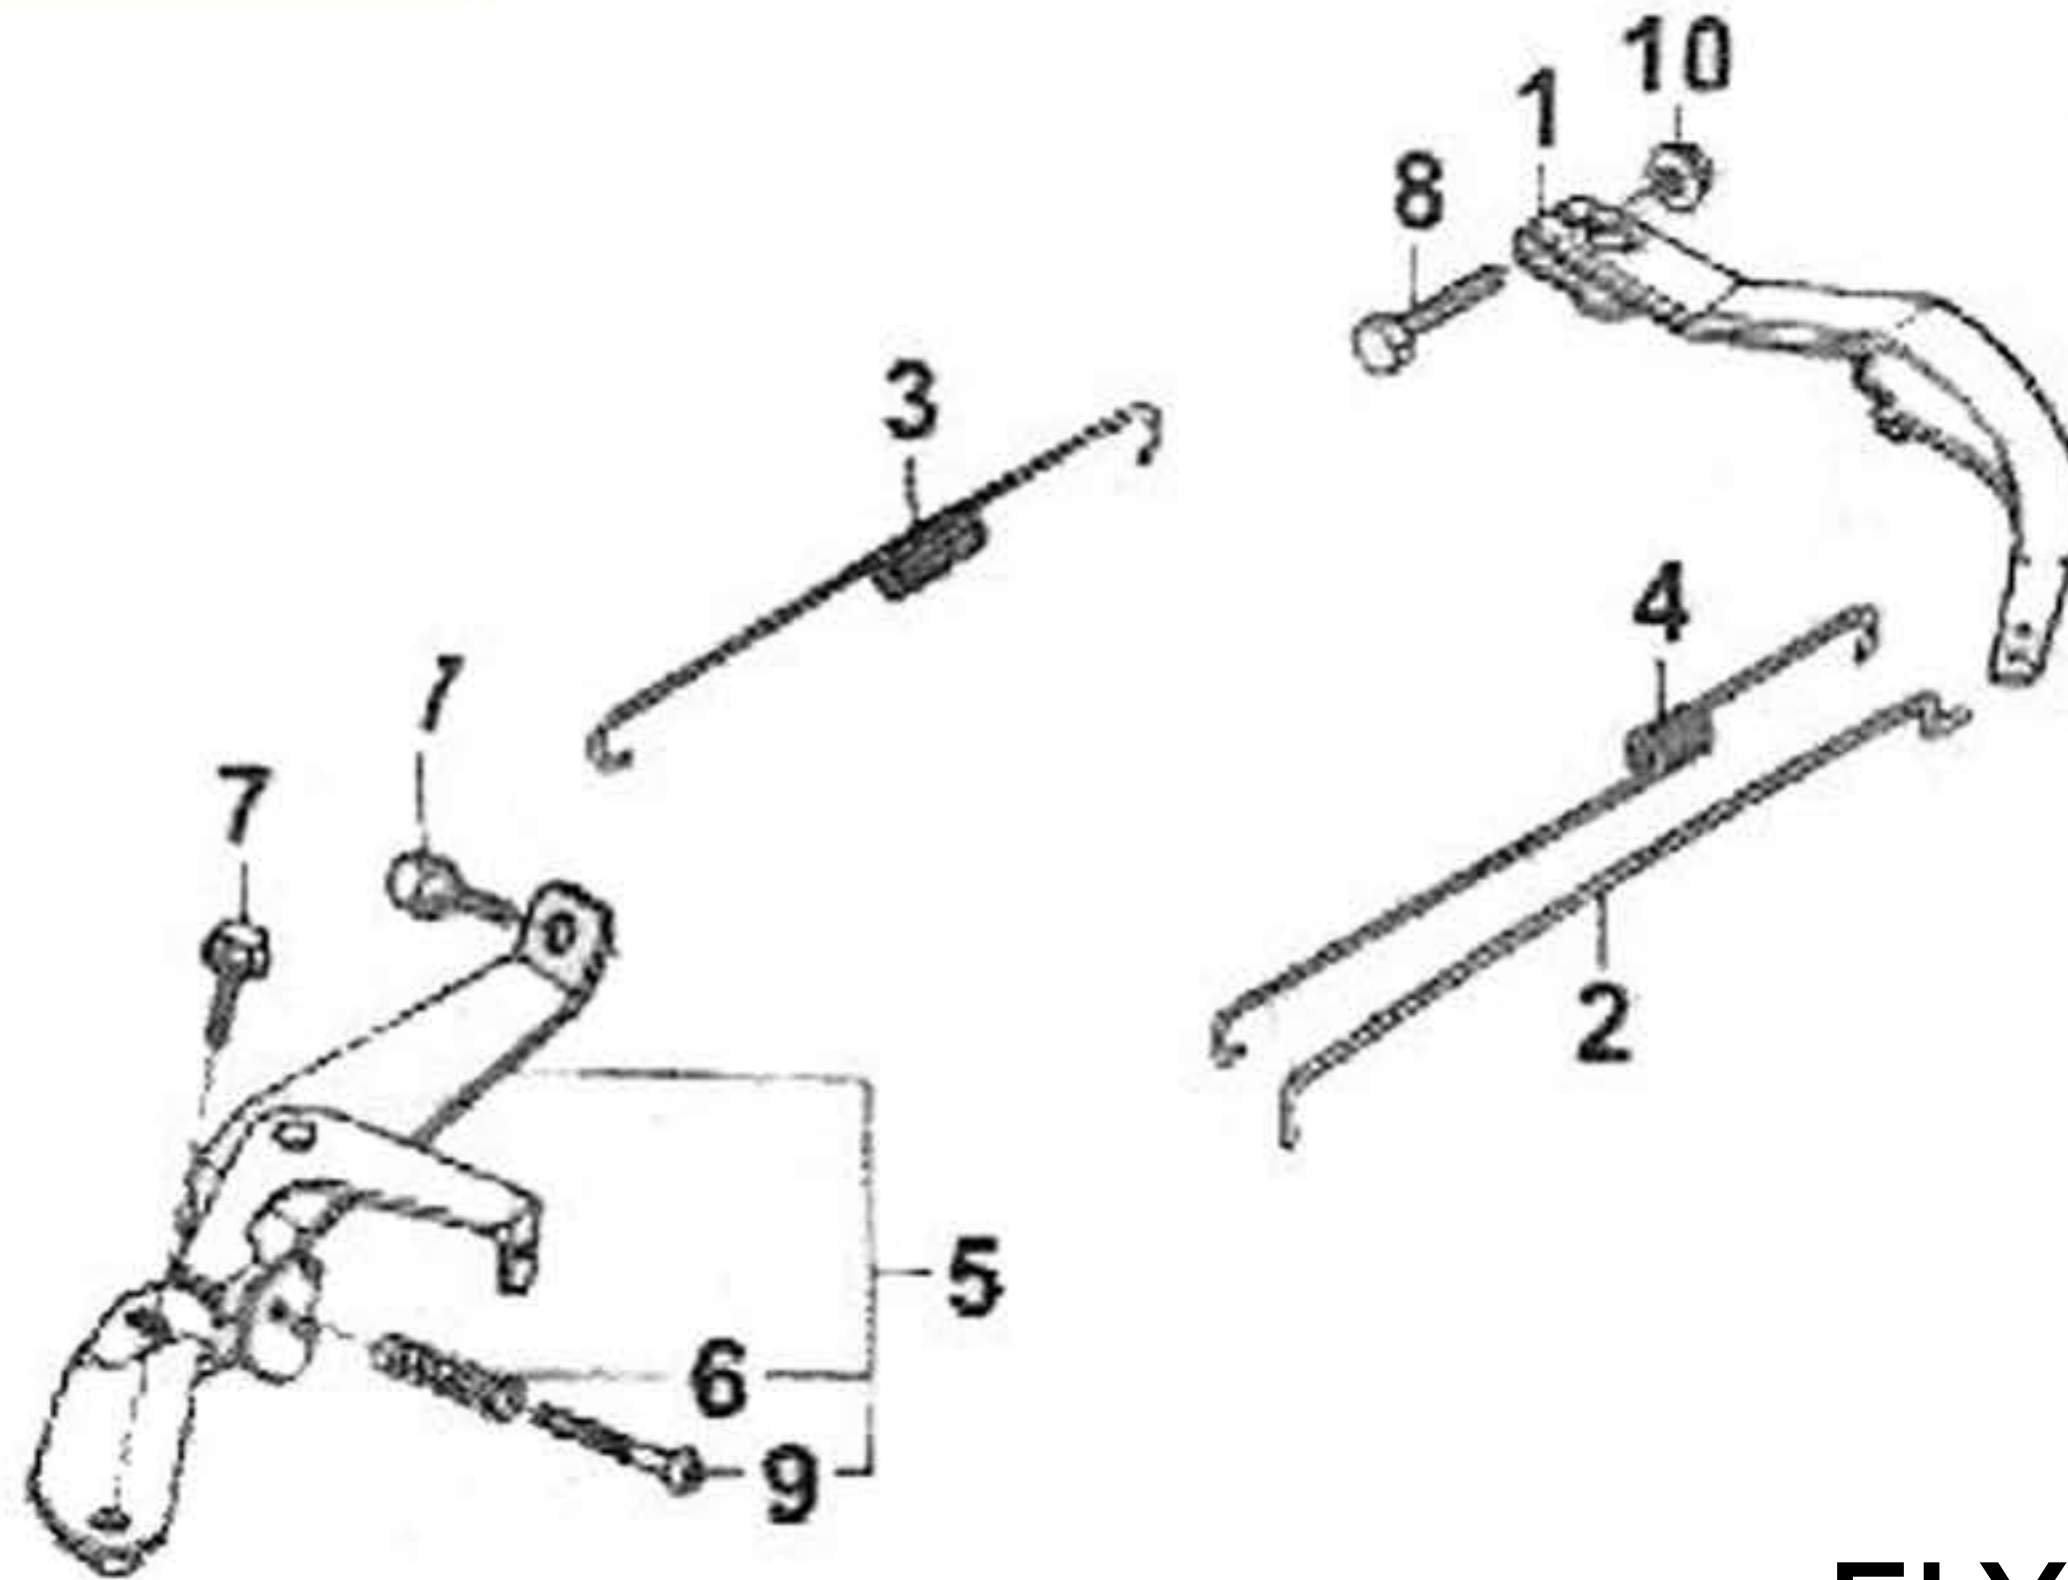

CRANKCASE COVER

CRANKSHAFT PISTON

PT900

CAMSHAFT

CARBURETOR

PT900

RECOIL STARTER

FAN COVER

PT900

CONTROL

FLYWHEEL

PT900

AIR CLEANER

MUFFLER COMP

FUEL TANK

CONTROL PANEL