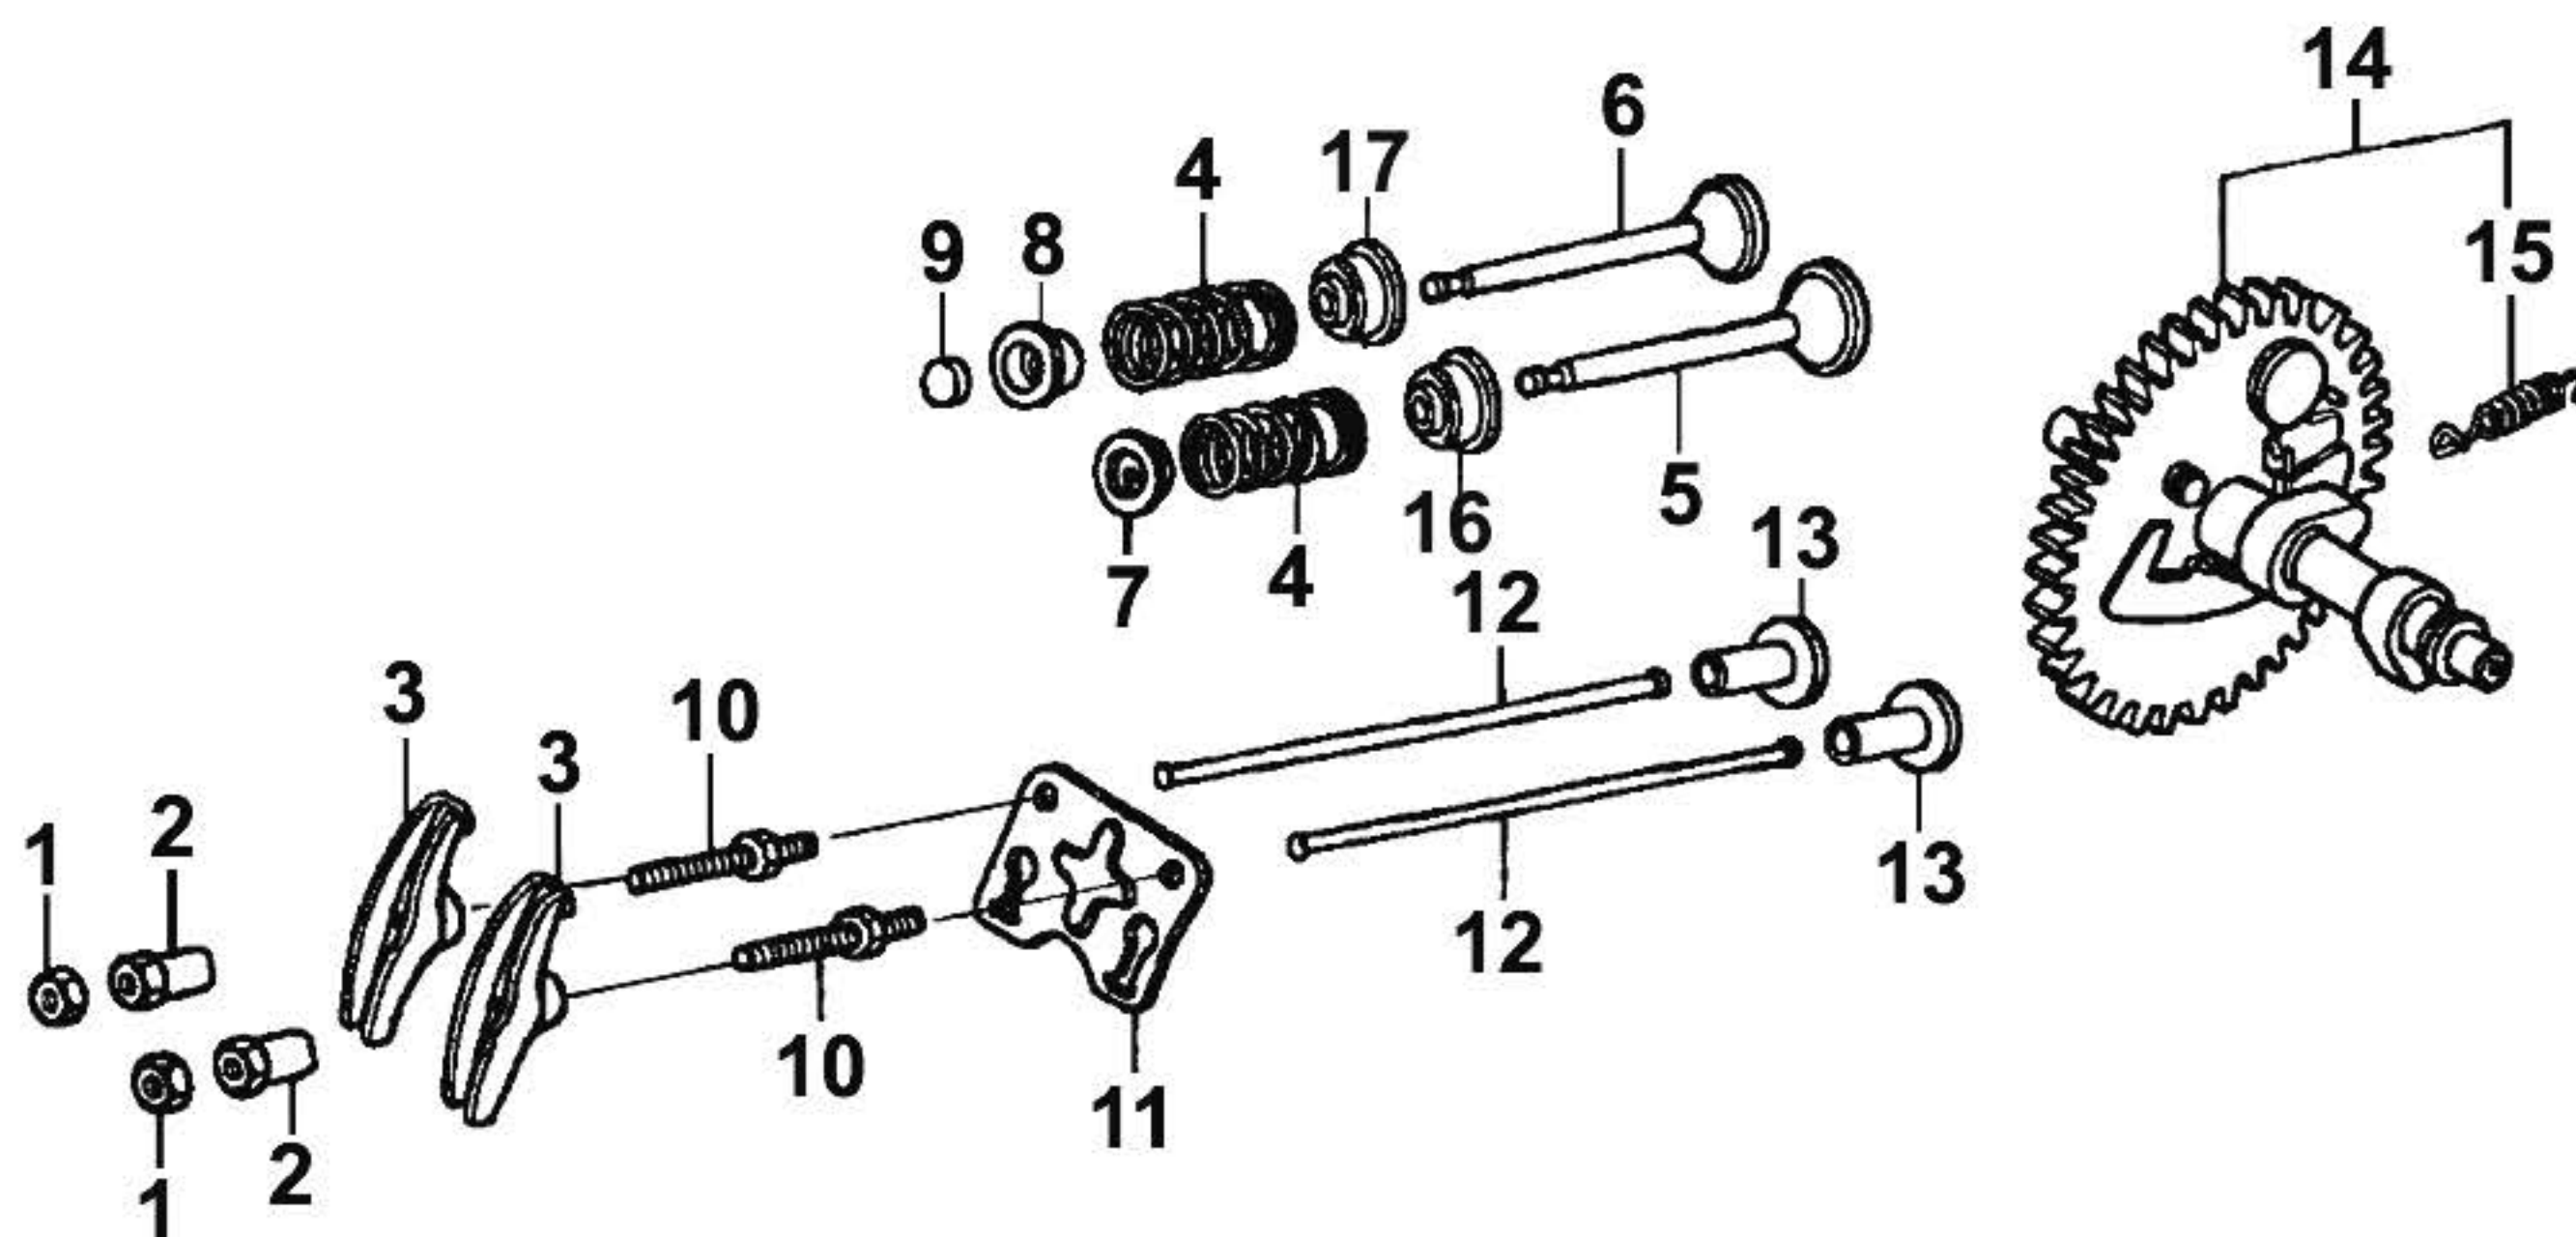

CRANKCASE COVER

CRANKSHAFT PISTON

PT900

CAMSHAFT

CARBURETOR

PT900

RECOIL STARTER

FAN COVER

PT900

CONTROL

FLYWHEEL

PT900

AIR CLEANER

MUFFLER COMP

FUEL TANK

CONTROL PANEL