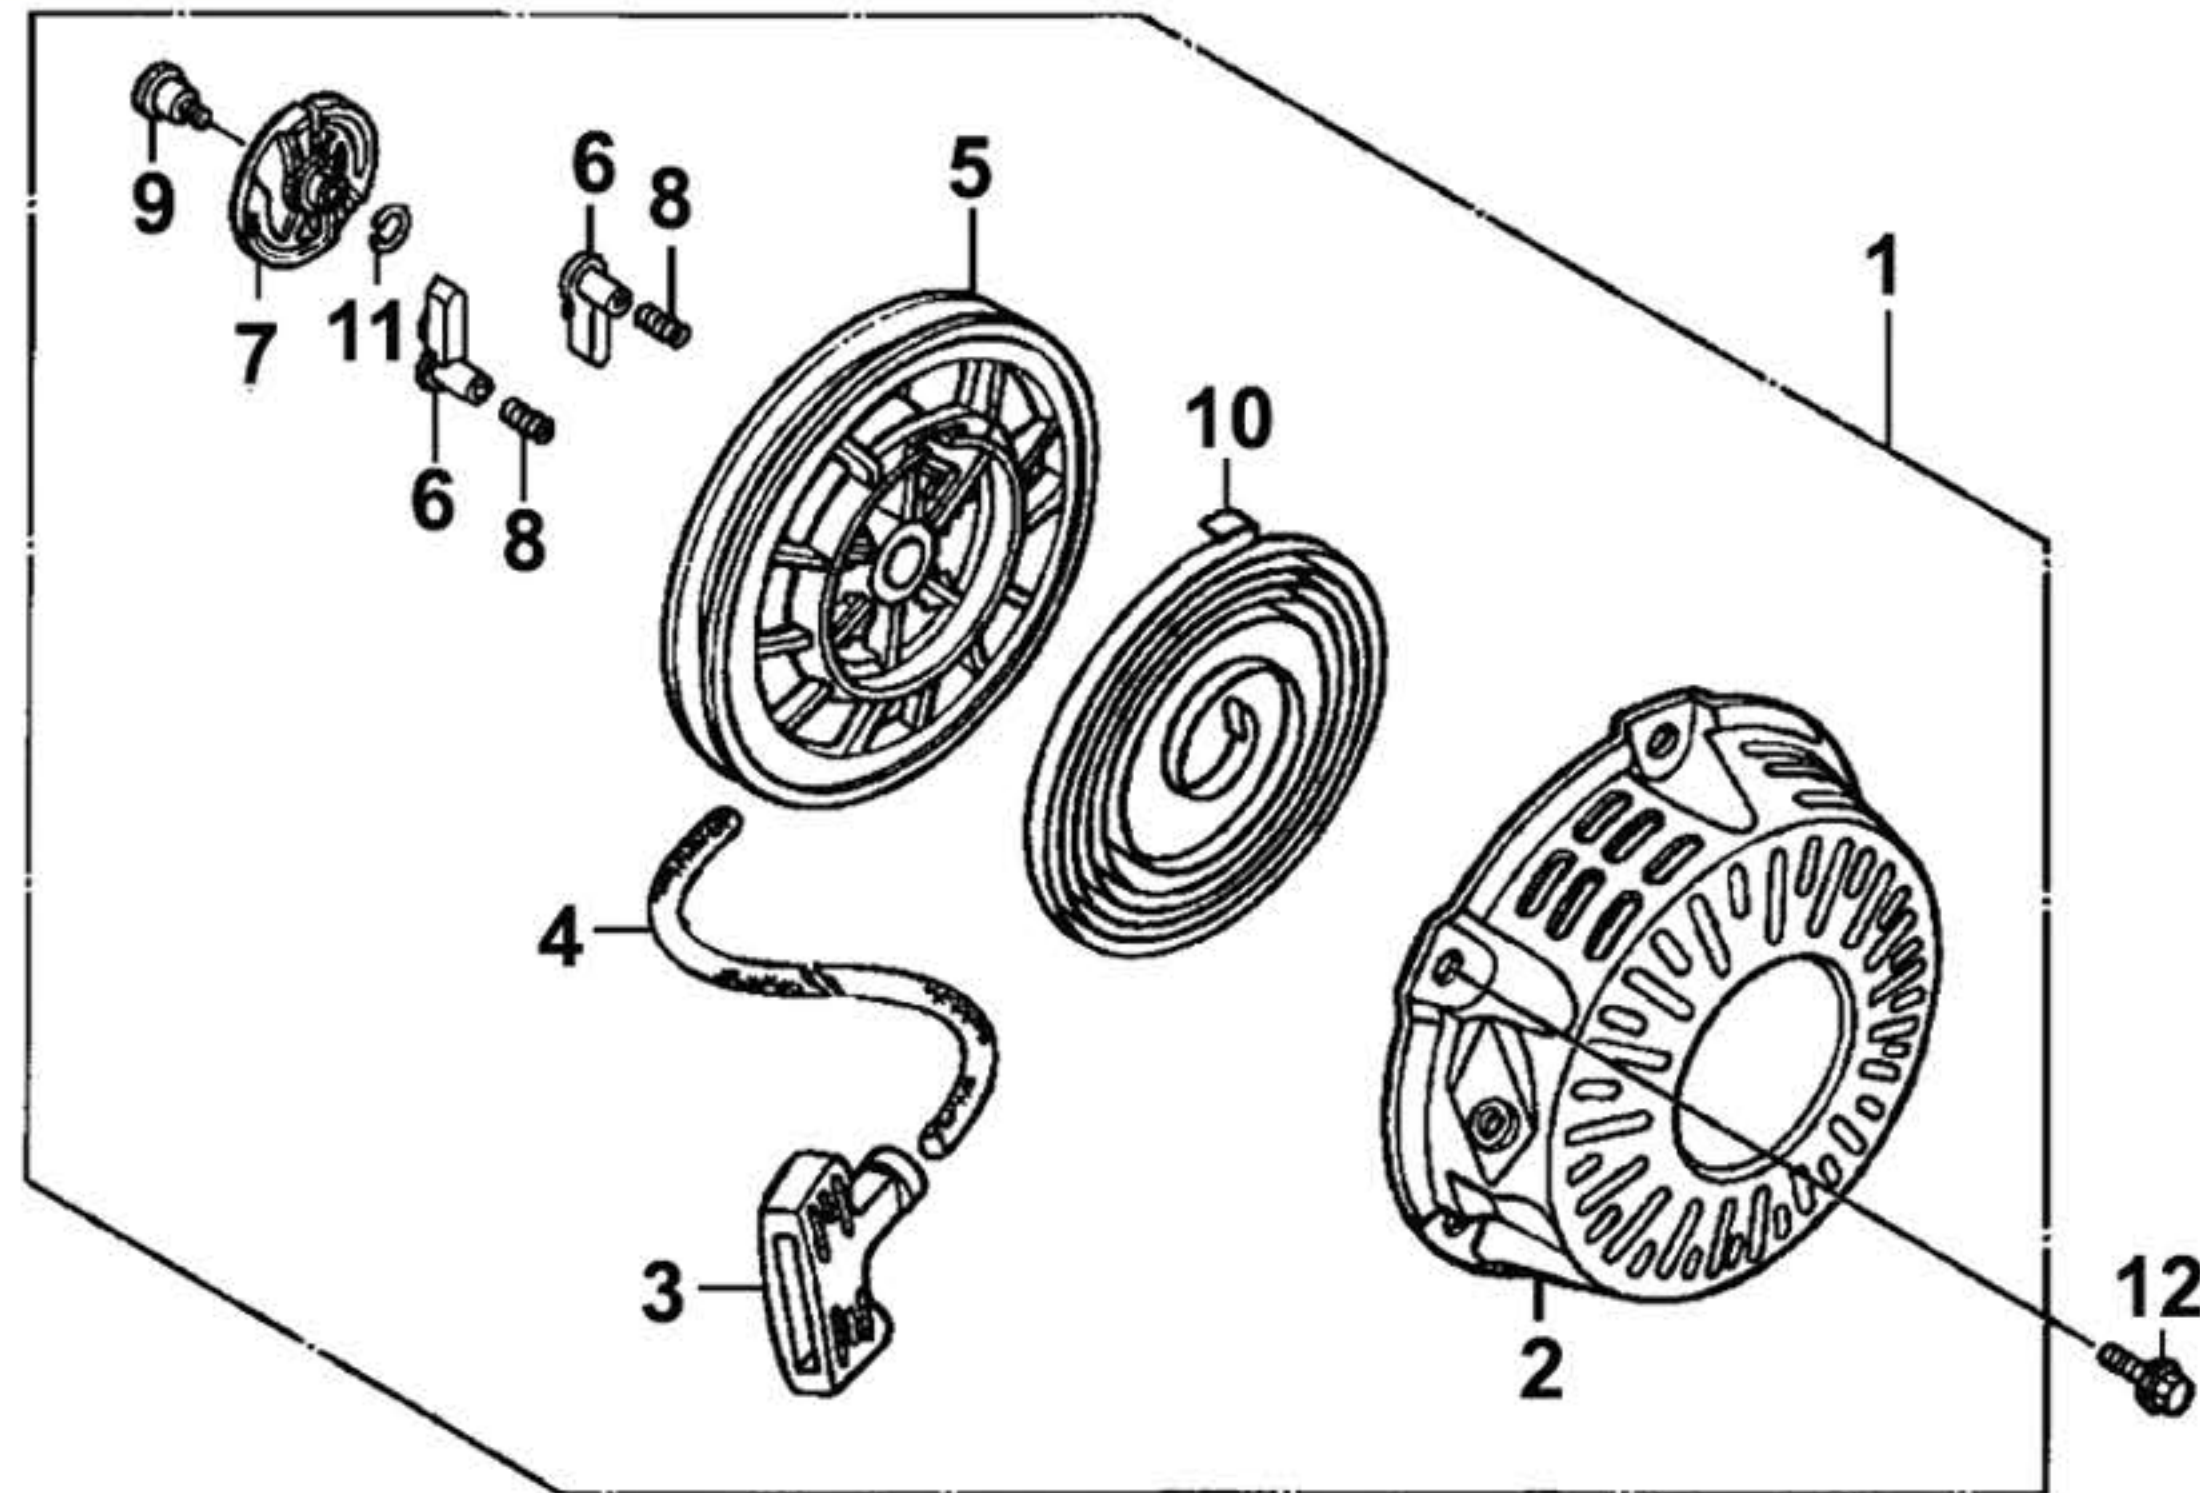

CRANKCASE COVER

CRANKSHAFT PISTON

PT900

CAMSHAFT

CARBURETOR

PT900

RECOIL STARTER

FAN COVER