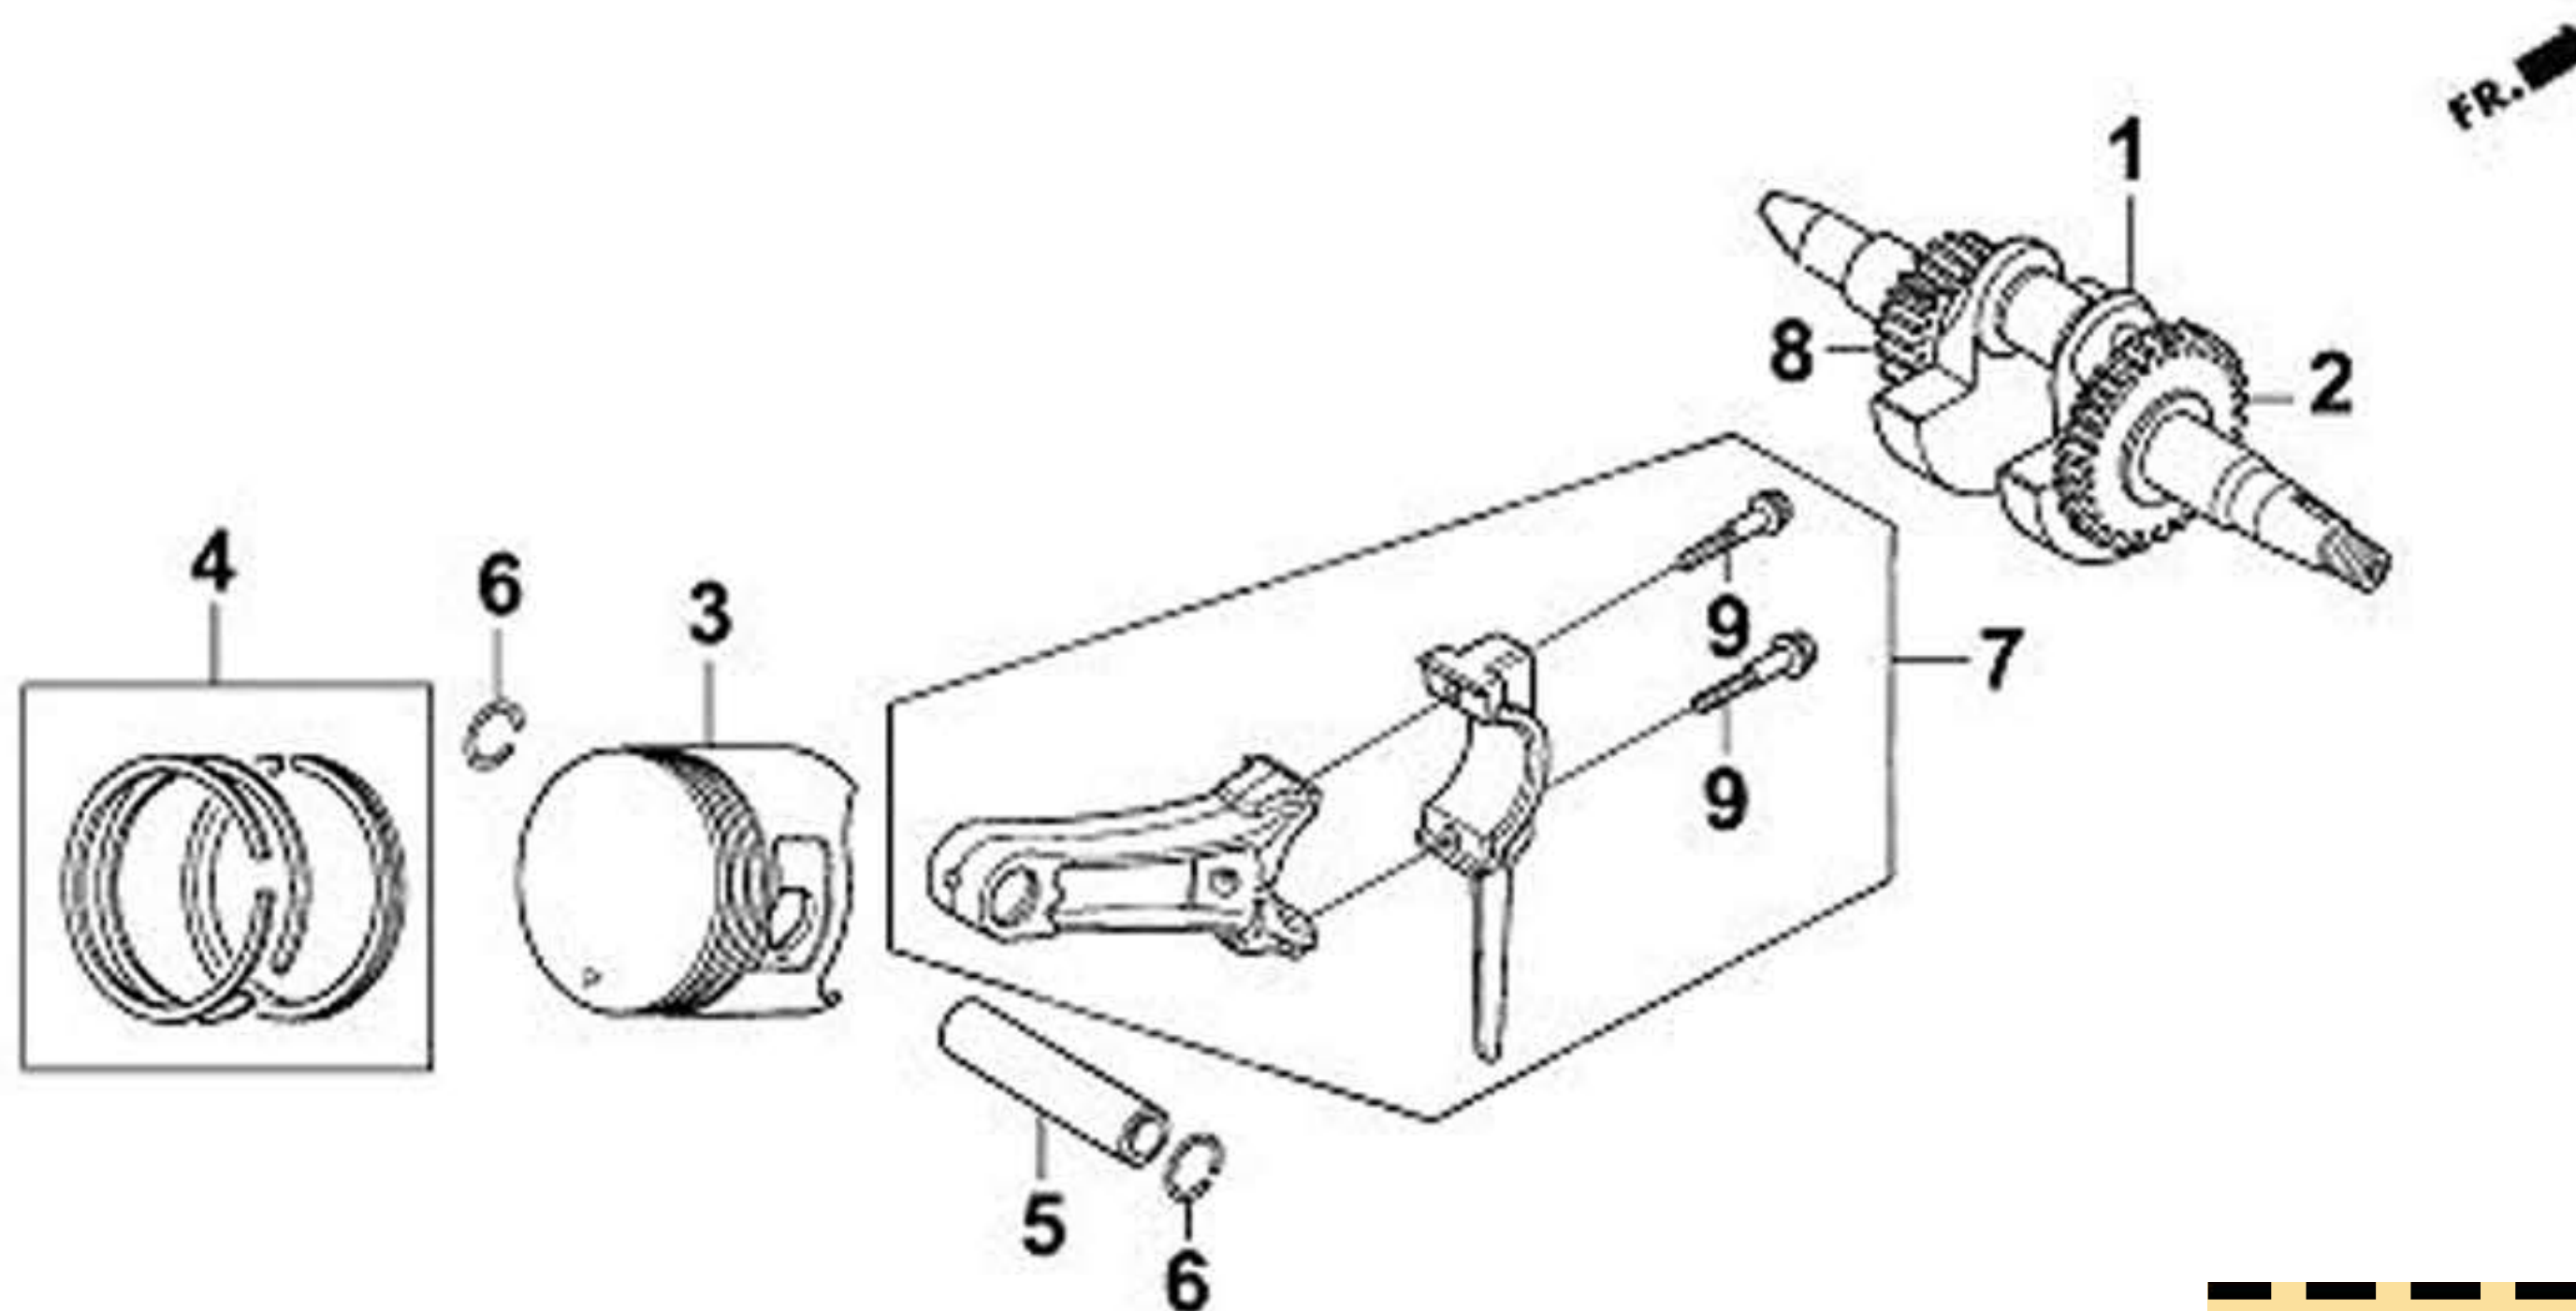

CRANKCASE COVER

CRANKSHAFT PISTON

PT900

CAMSHAFT

CARBURETOR

PT900

RECOIL STARTER

FAN COVER

PT900

CONTROL

FLYWHEEL

PT900

AIR CLEANER

MUFFLER COMP

FUEL TANK

CONTROL PANEL