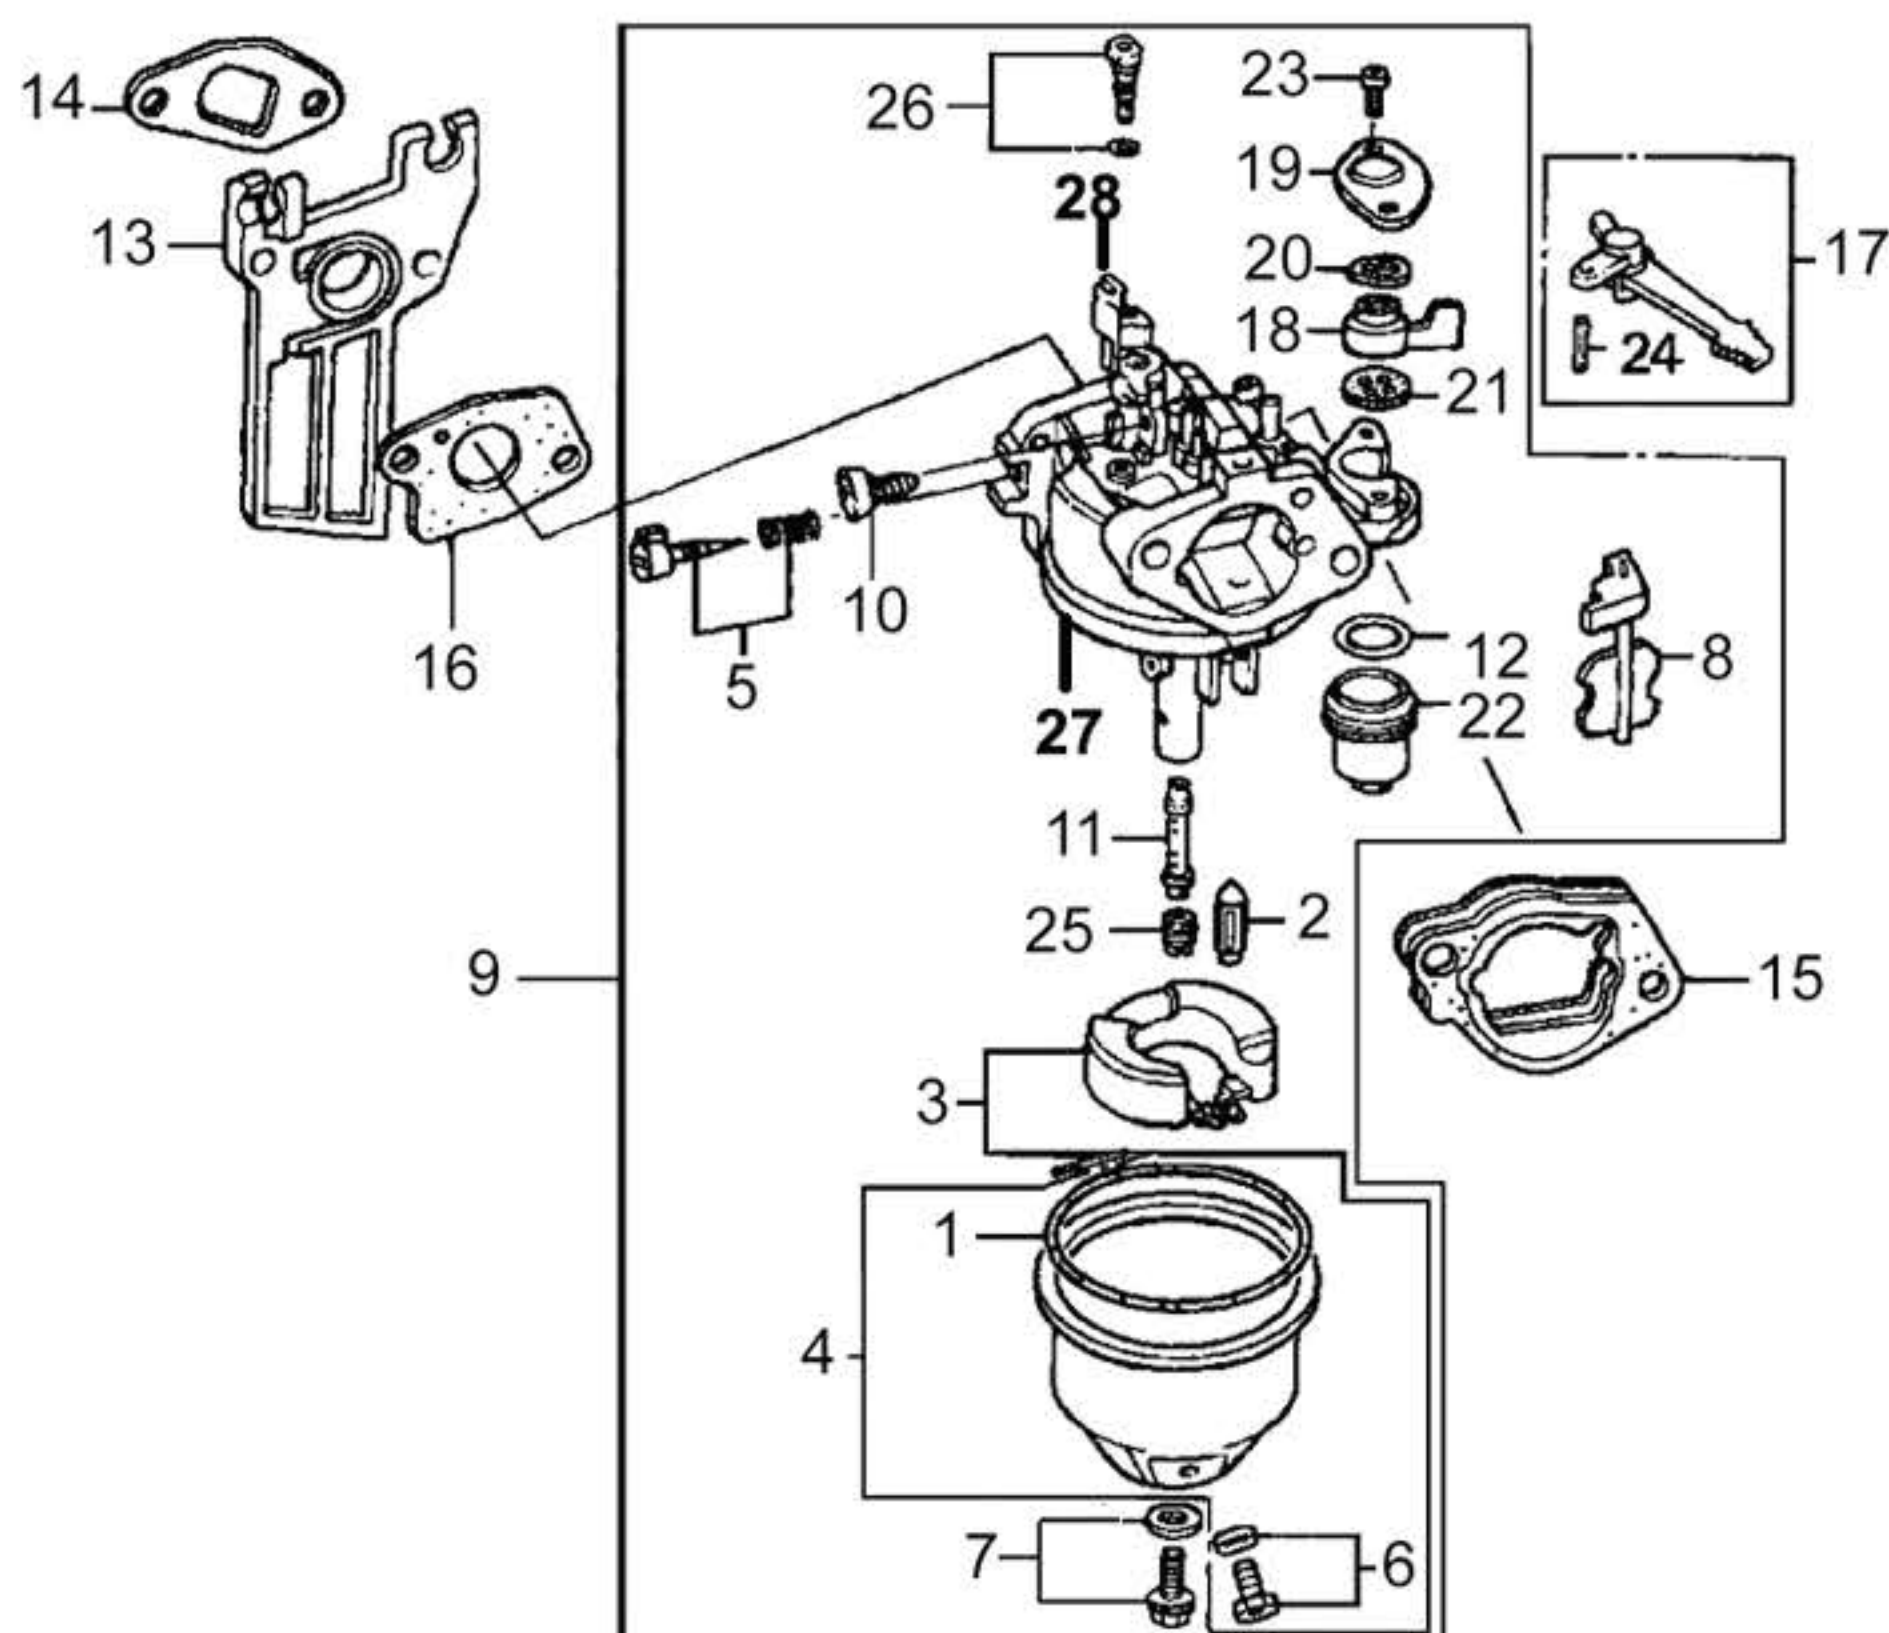

CRANKCASE COVER

CRANKSHAFT PISTON

PT900

CAMSHAFT

CARBURETOR

PT900

RECOIL STARTER

FAN COVER

PT900

CONTROL

FLYWHEEL

PT900

AIR CLEANER

MUFFLER COMP

FUEL TANK

CONTROL PANEL