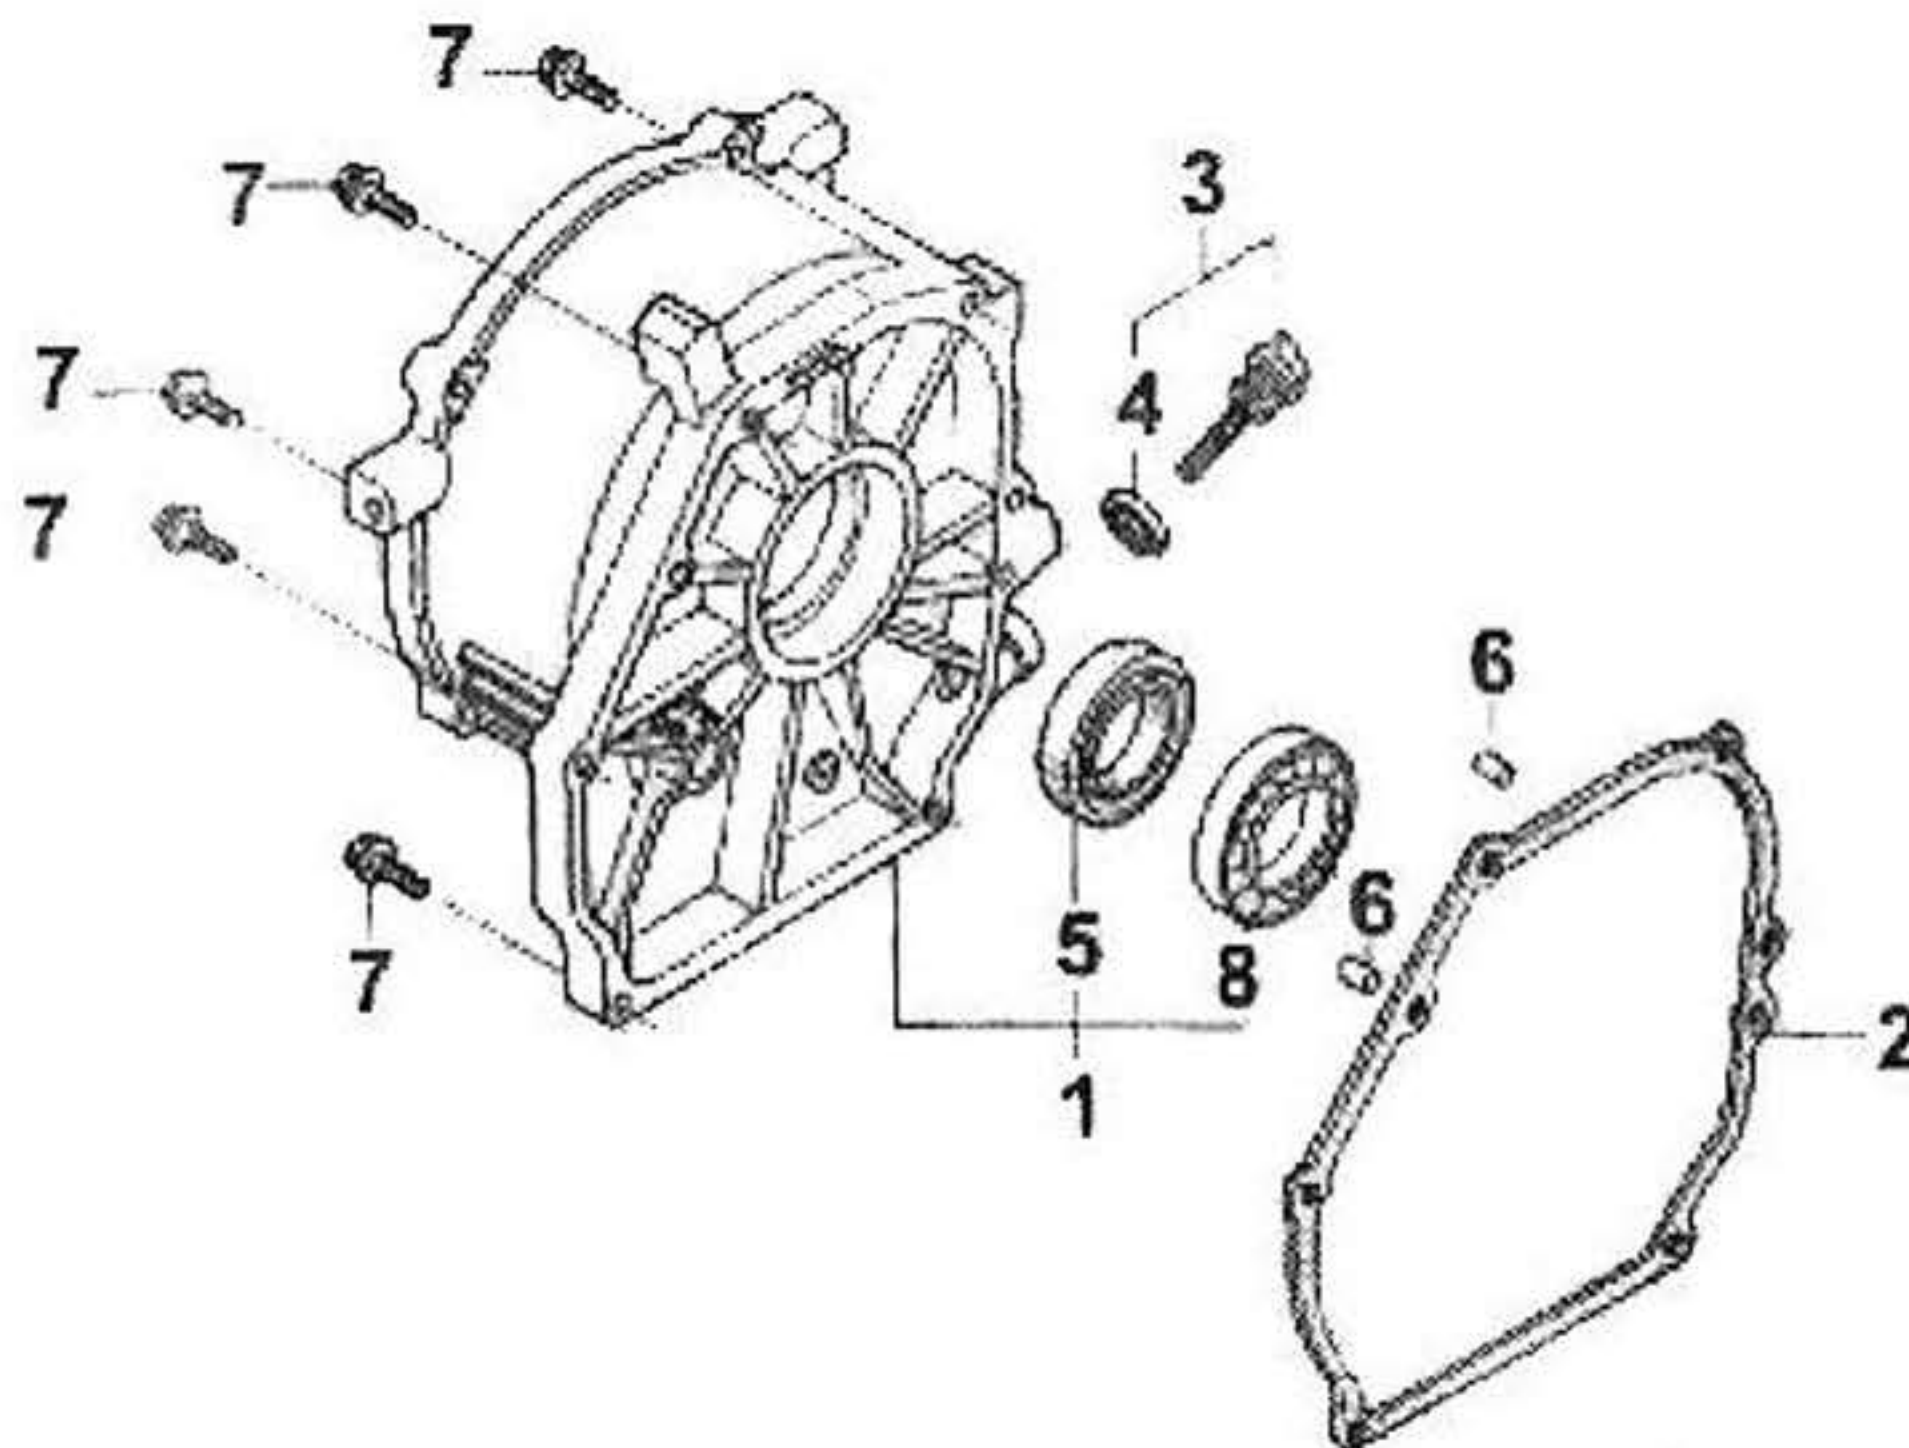

CRANKCASE COVER

CRANKSHAFT PISTON

PT900

CAMSHAFT

CARBURETOR

PT900

RECOIL STARTER

FAN COVER

PT900

CONTROL

FLYWHEEL

PT900

AIR CLEANER

MUFFLER COMP

FUEL TANK

CONTROL PANEL