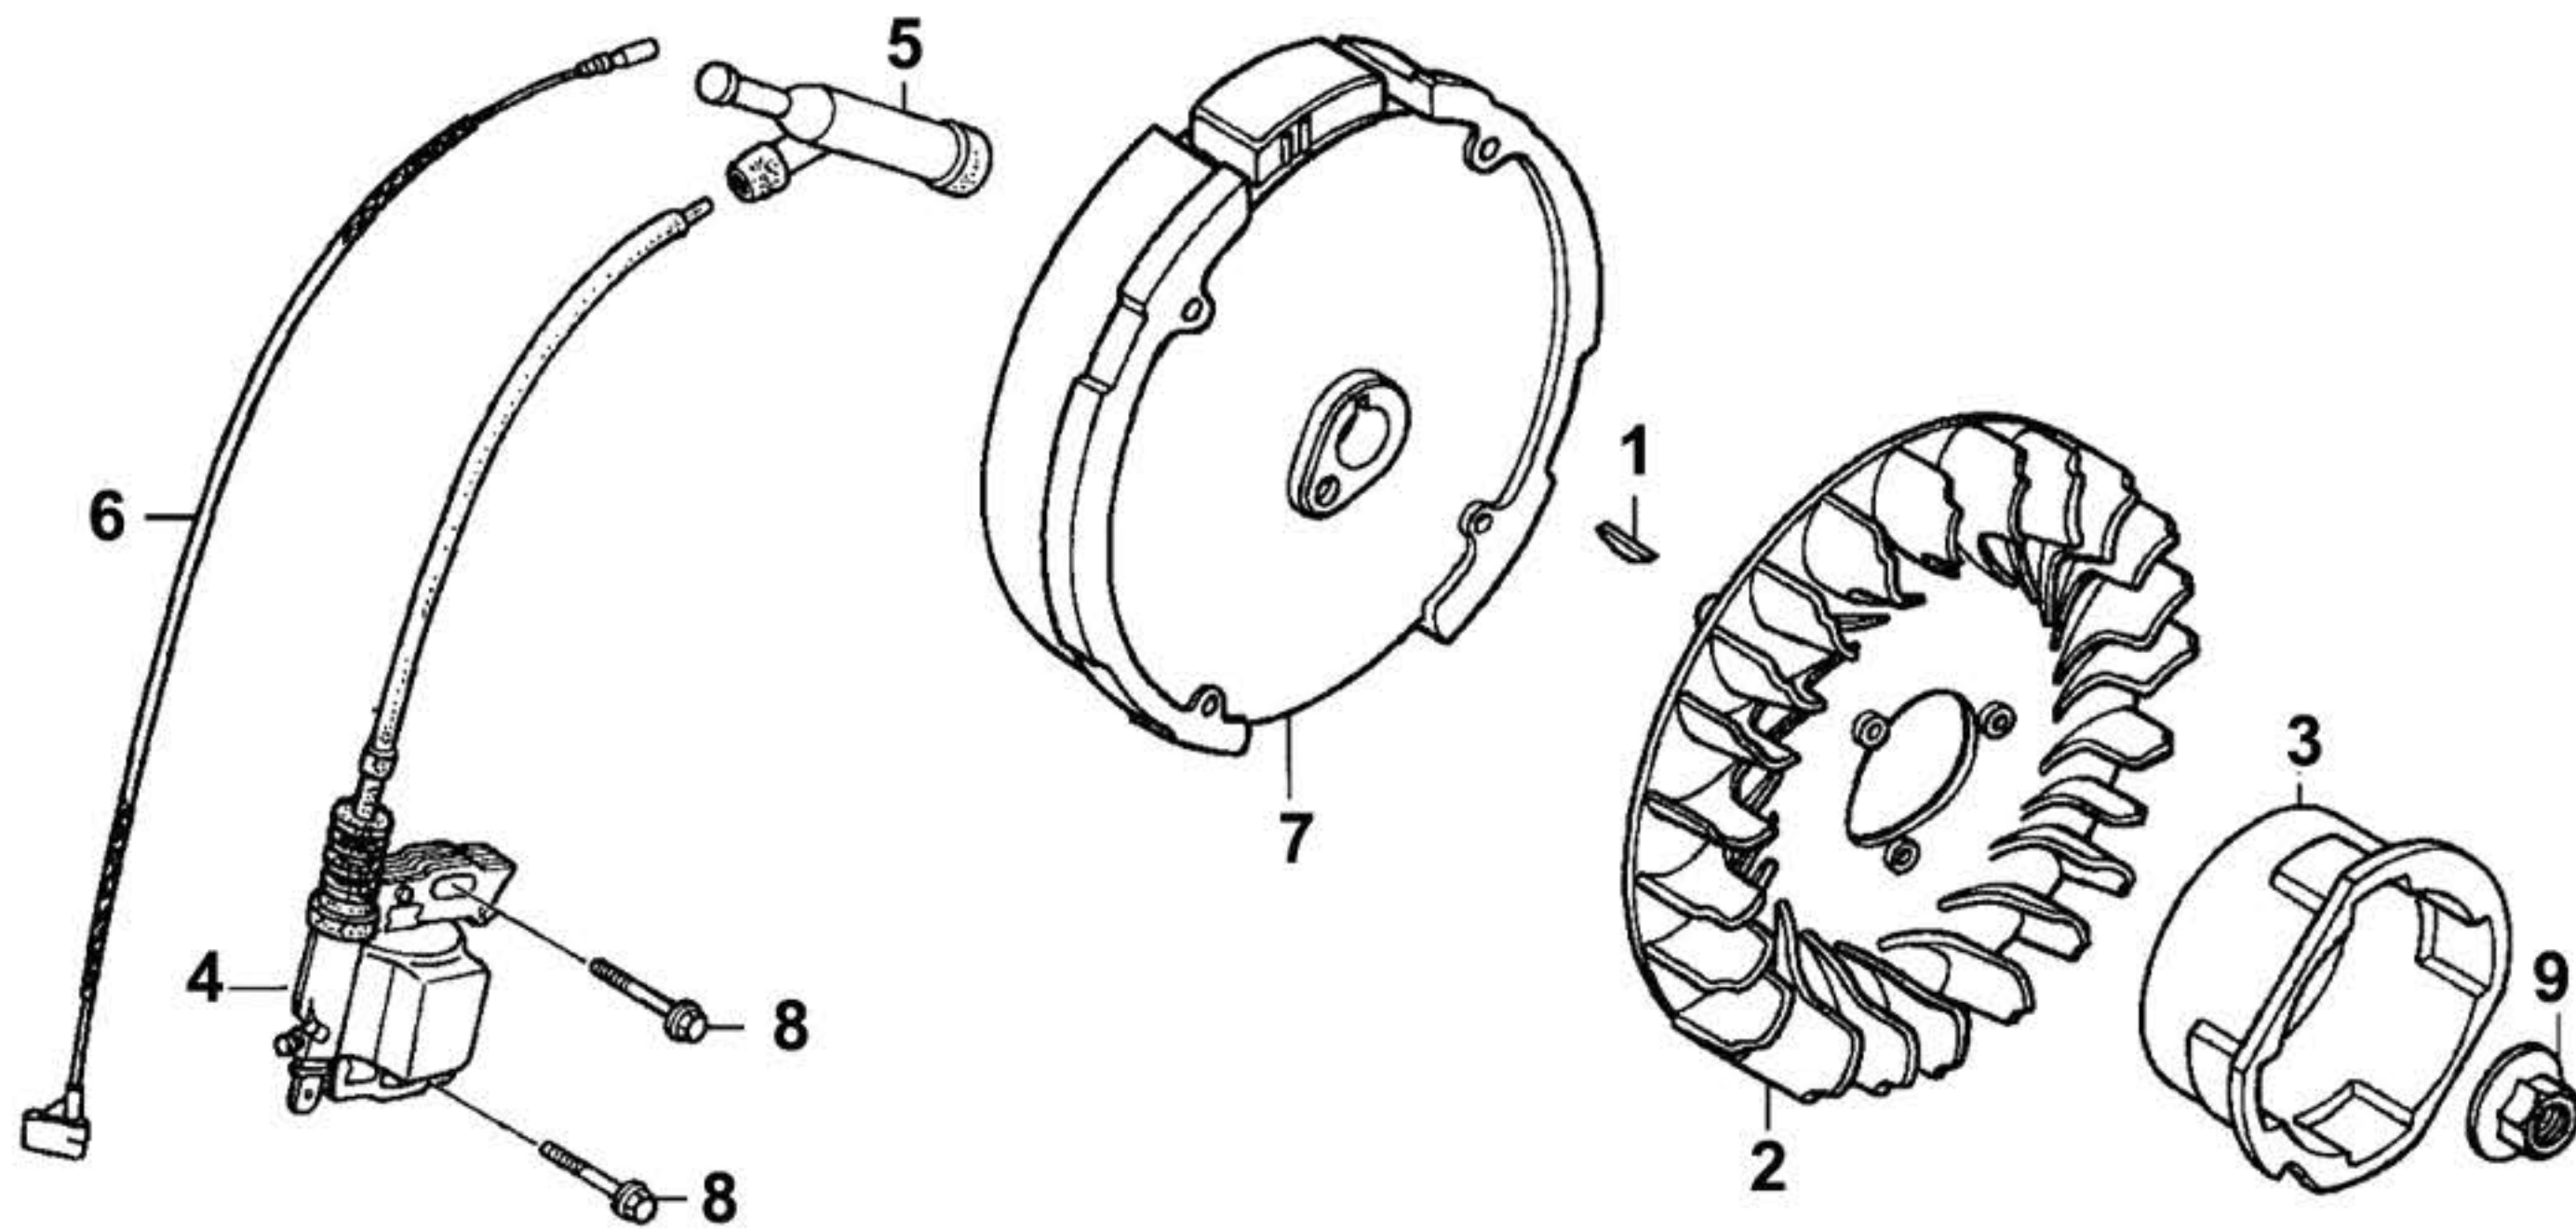

CRANKCASE COVER

CRANKSHAFT PISTON

PT900

CAMSHAFT

CARBURETOR

PT900

RECOIL STARTER

FAN COVER

PT900

CONTROL

FLYWHEEL

PT900

AIR CLEANER

MUFFLER COMP

FUEL TANK

CONTROL PANEL