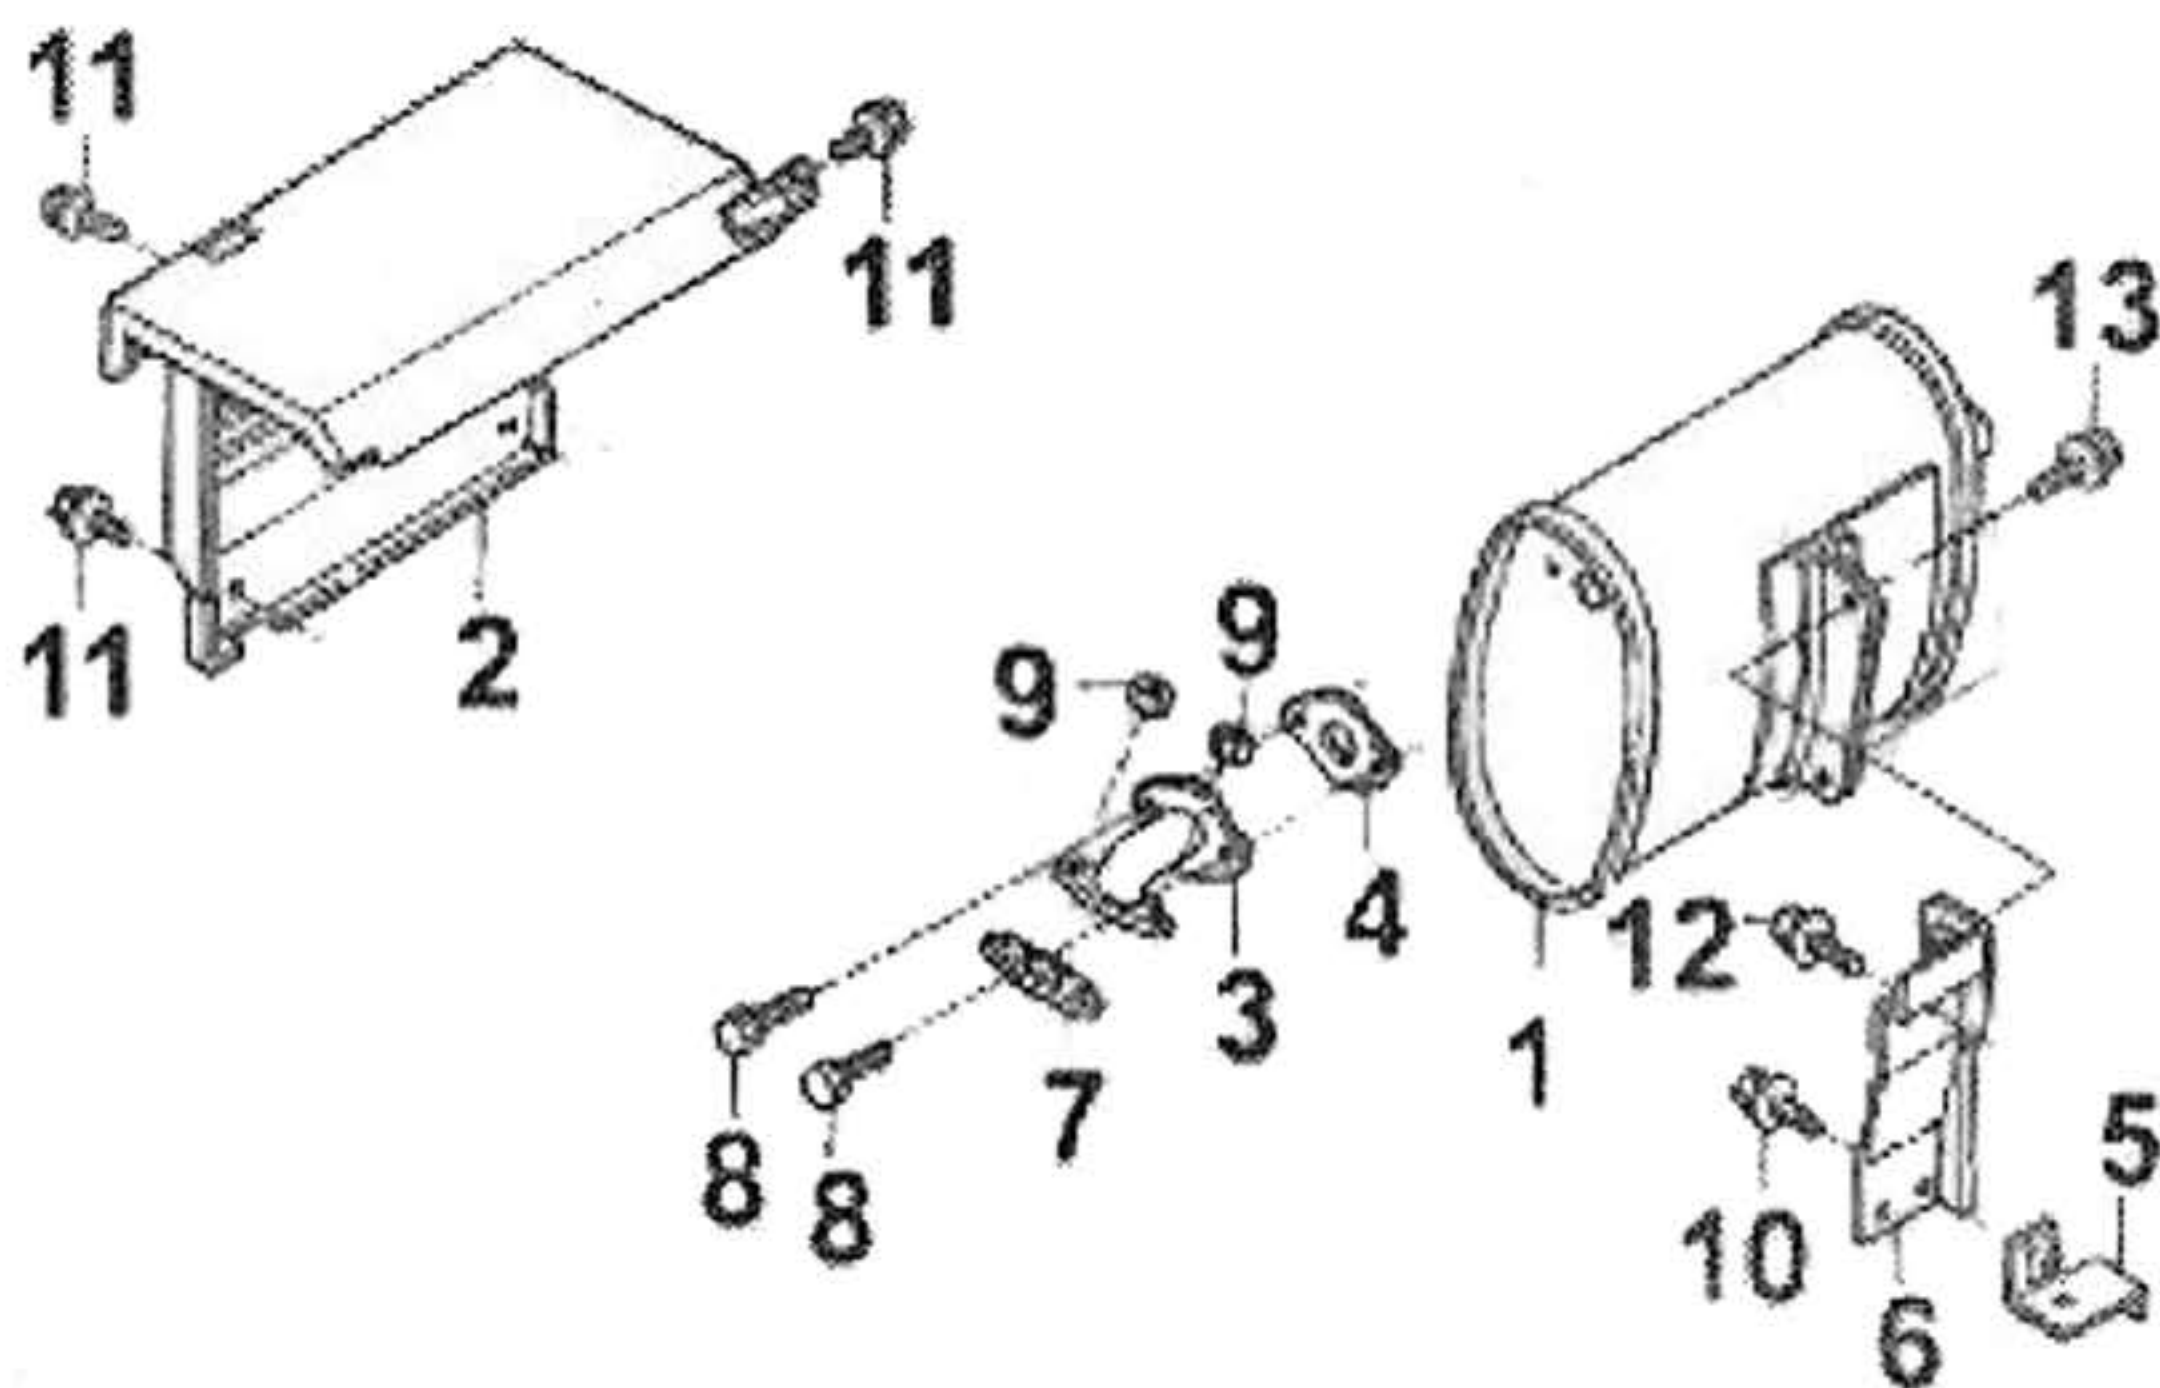

AIR CLEANER

MUFFLER COMP