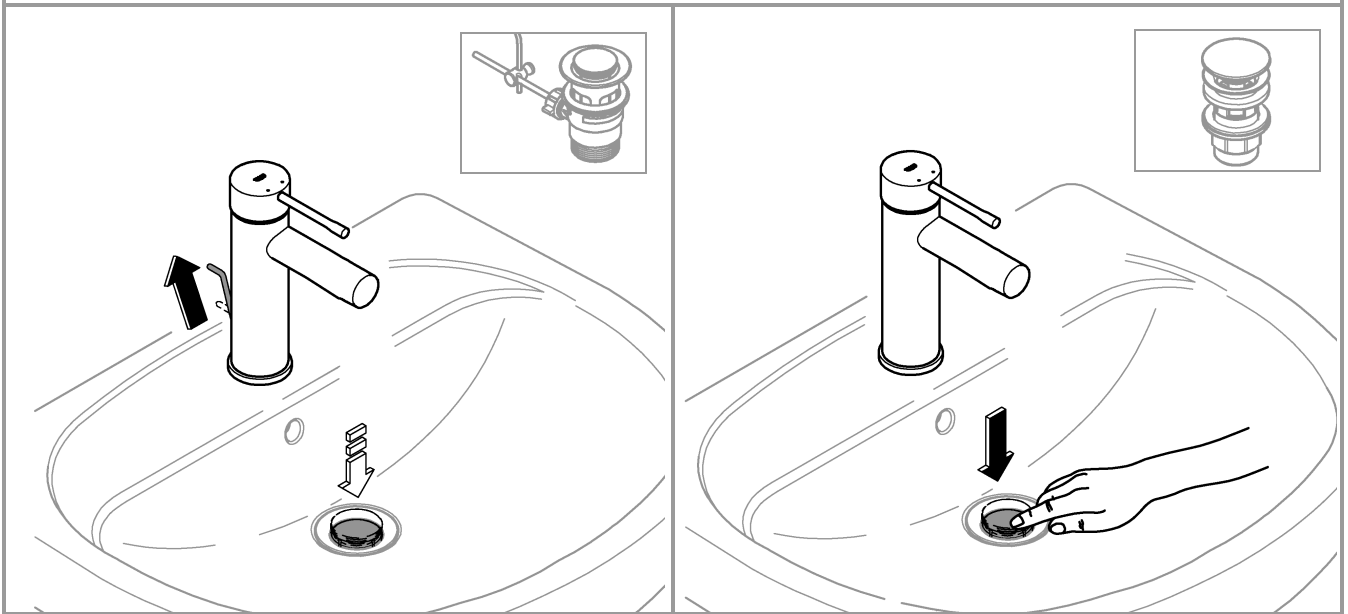

1

2

3

	07 052	180mm
	*07 341	350mm

*19 017	13mm
	

A series of 22 horizontal lines spanning the width of the page, providing a template for handwriting practice.

Pure Freude an Wasser

**GROHE**  
WAVES