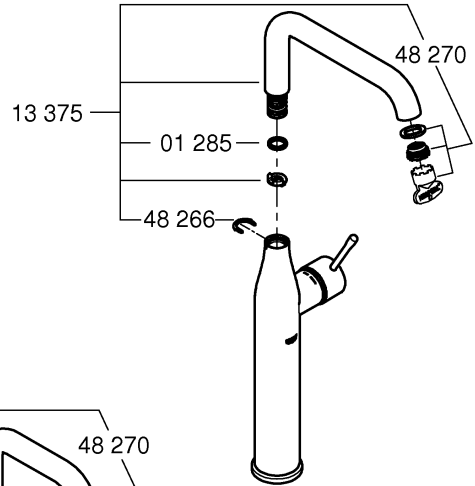

1

2

3

	07 052	180mm
	*07 341	350mm

*19 017	13mm
	

A series of 22 horizontal lines spanning the width of the page, providing a template for handwriting practice.

Pure Freude an Wasser

**GROHE**  
WAVES