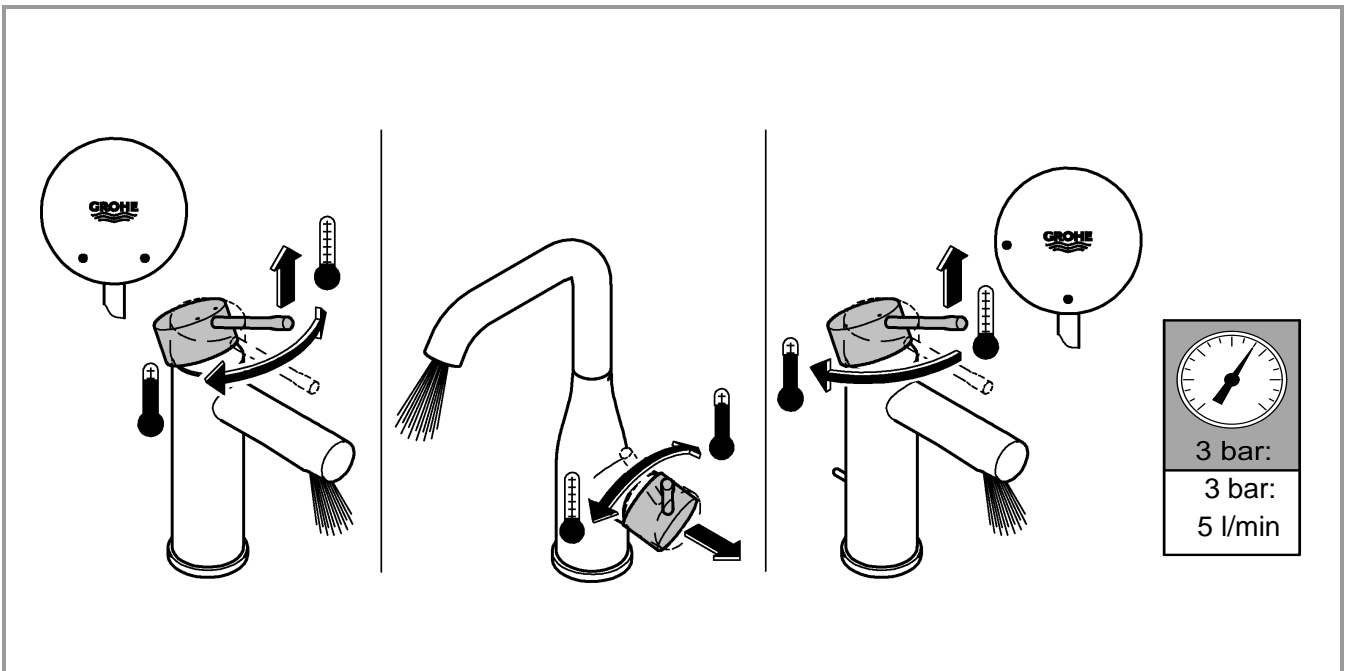

1

2

3

	07 052	180mm
	*07 341	350mm

*19 017	13mm
	

A series of 22 horizontal lines spanning the width of the page, providing a template for handwriting practice.

Pure Freude an Wasser

**GROHE**  
WAVES