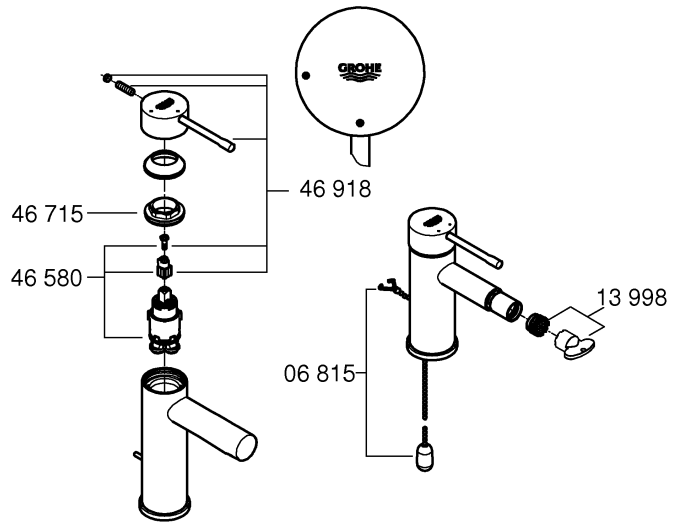

1

2

3

	07 052	180mm
	*07 341	350mm

*19 017	13mm
	

A series of 22 horizontal lines spanning the width of the page, providing a template for handwriting practice.

Pure Freude an Wasser

**GROHE**  
WAVES