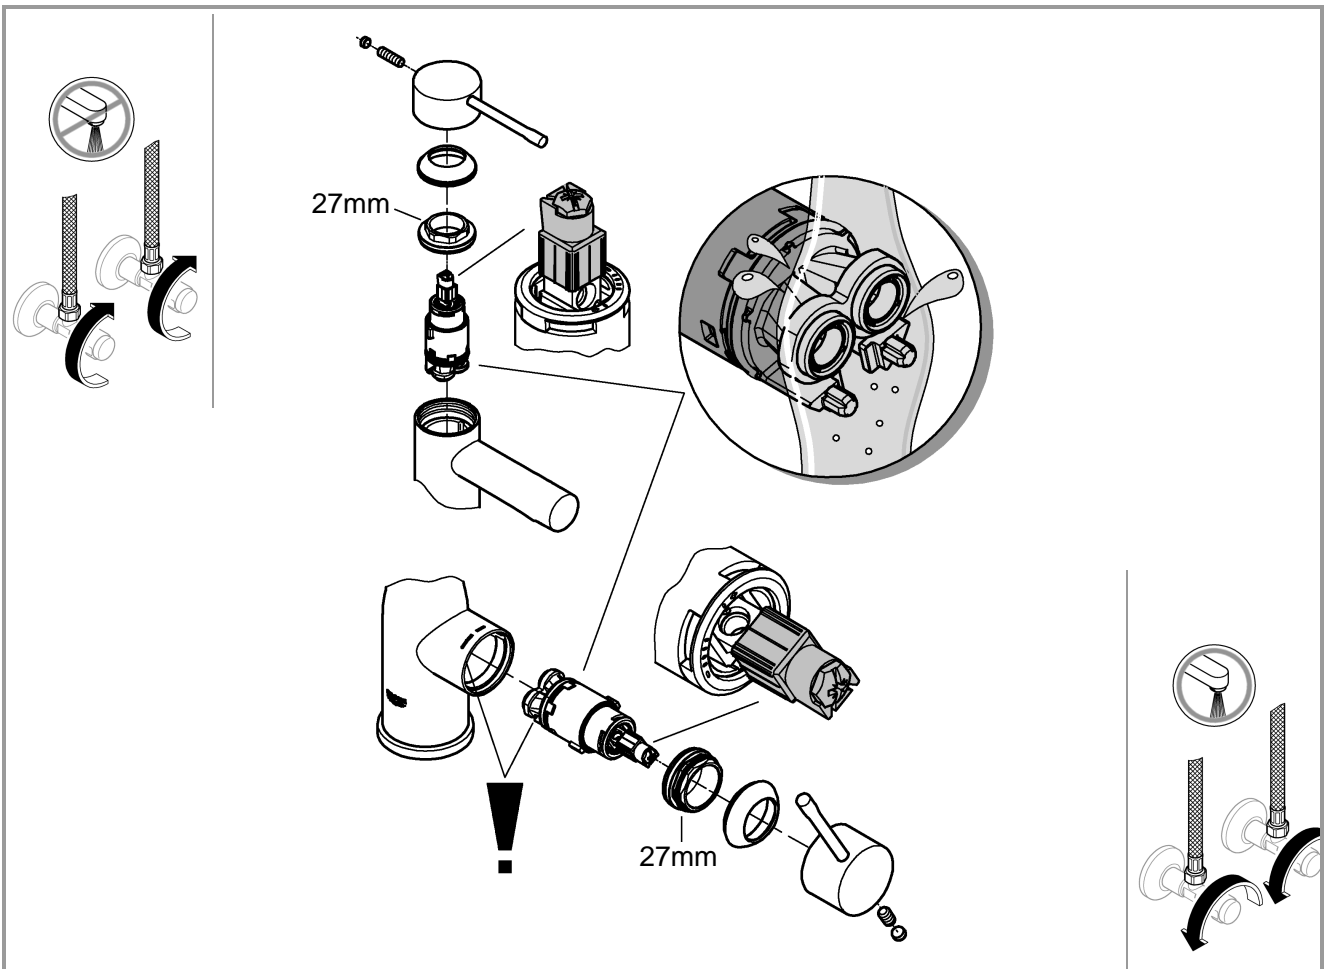

1

2

3

	07 052	180mm
	*07 341	350mm

*19 017	13mm
	

A series of 22 horizontal lines spanning the width of the page, providing a template for handwriting practice.

Pure Freude an Wasser

**GROHE**  
WAVES