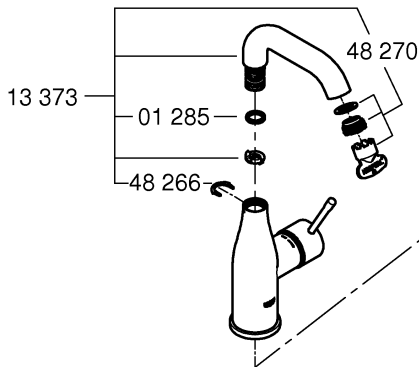

1

2

3

	07 052	180mm
	*07 341	350mm

*19 017	13mm
	

A series of 22 horizontal lines spanning the width of the page, providing a template for handwriting practice.

Pure Freude an Wasser

**GROHE**  
WAVES