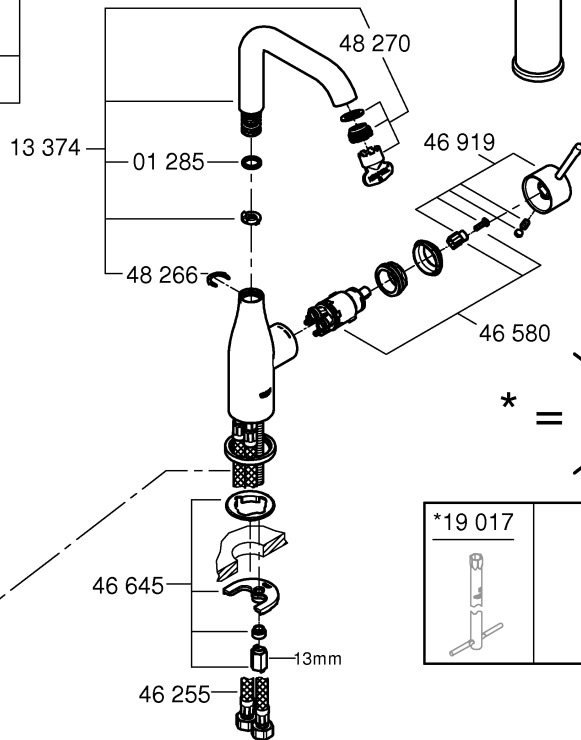

1

2

3

	07 052	180mm
	*07 341	350mm

*19 017	13mm
	

A series of 22 horizontal lines spanning the width of the page, providing a template for handwriting practice.

Pure Freude an Wasser

**GROHE**  
WAVES