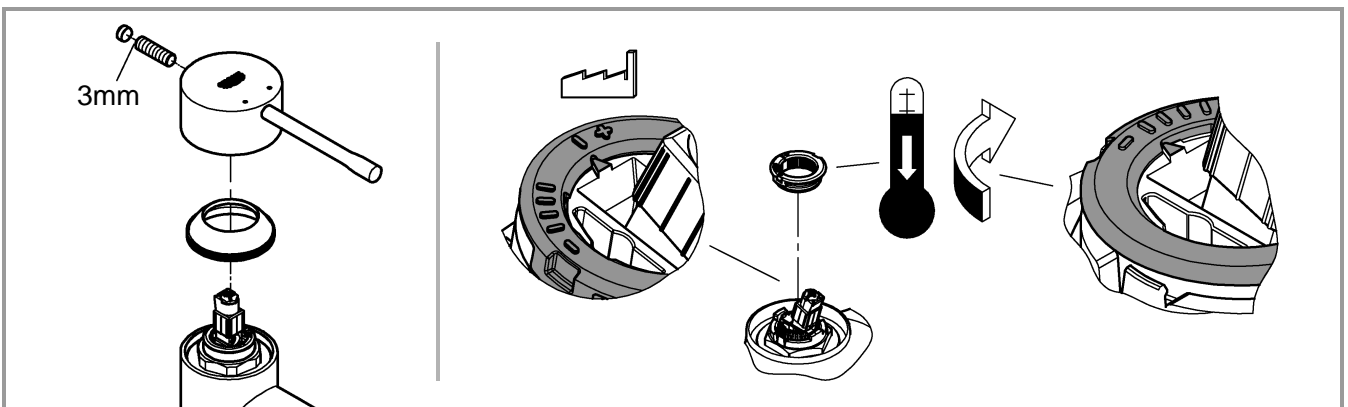

1

2

3

	07 052	180mm
	*07 341	350mm

*19 017	13mm
	

A series of 22 horizontal lines spanning the width of the page, providing a template for handwriting practice.

Pure Freude an Wasser

**GROHE**  
WAVES