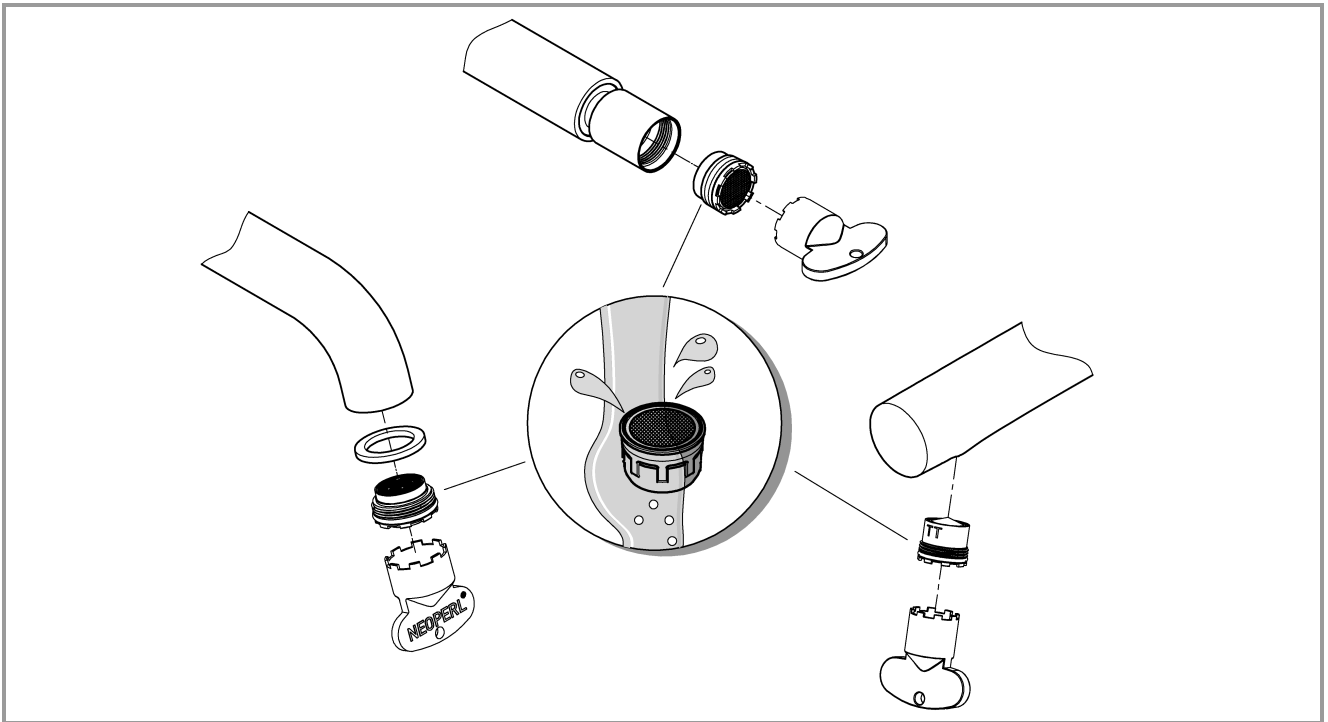

1

2

3

	07 052	180mm
	*07 341	350mm

*19 017	13mm
	

A series of 22 horizontal lines spanning the width of the page, providing a template for handwriting practice.

Pure Freude an Wasser

**GROHE**  
WAVES