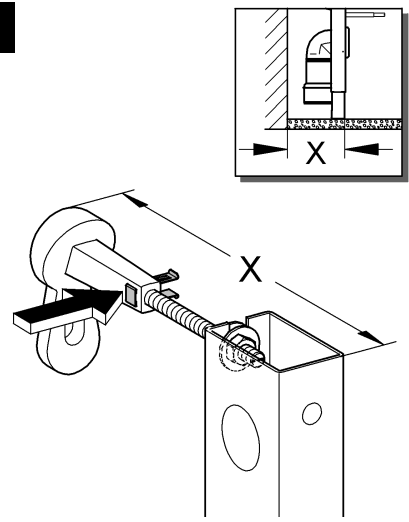

38 719
 38 790
 38 840
 38 983
 38 984

Design & Quality Engineering GROHE Germany

99.516.031/ÄM 221668/12.11

1

2

3

4

5