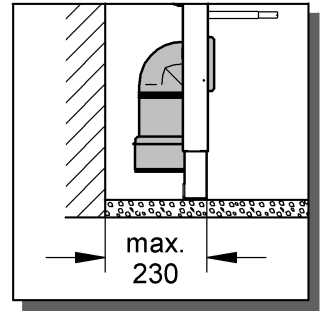

38 719
 38 790
 38 840
 38 983
 38 984

Design & Quality Engineering GROHE Germany

99.516.031/ÄM 221668/12.11

1

2

3

4

5