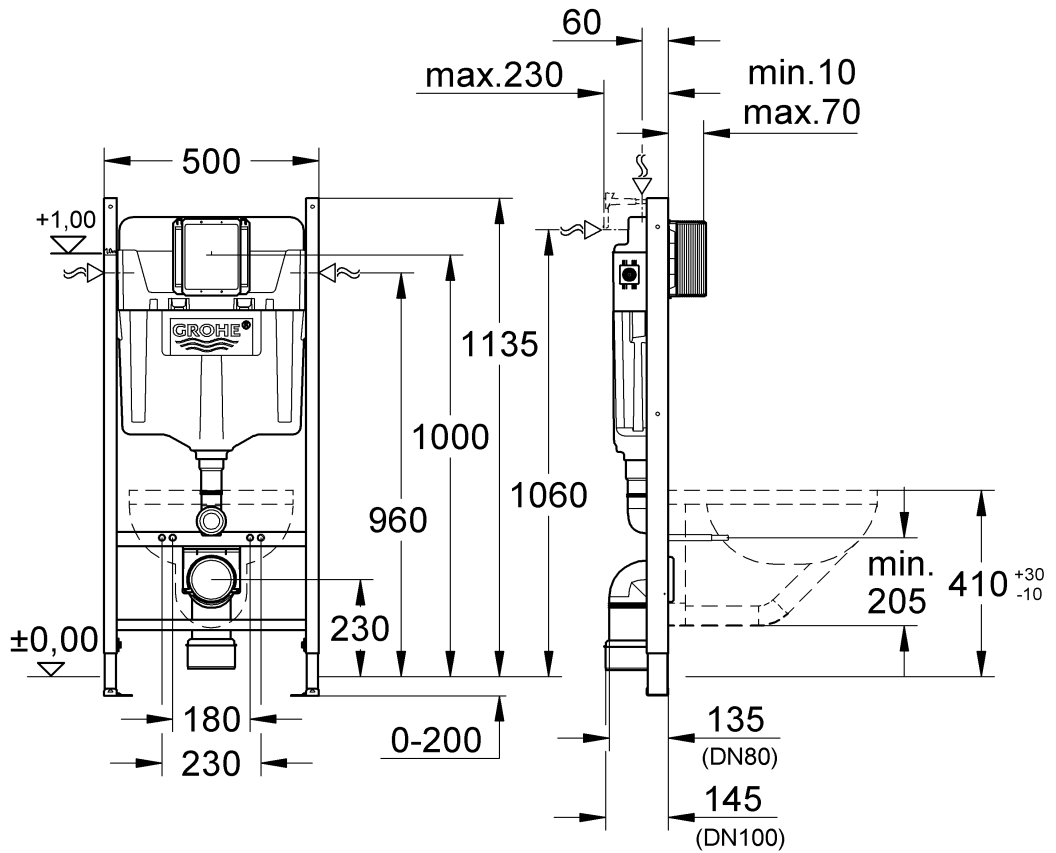

38 719
 38 790
 38 840
 38 983
 38 984

Design & Quality Engineering GROHE Germany

99.516.031/ÄM 221668/12.11

1

2

3

4

5