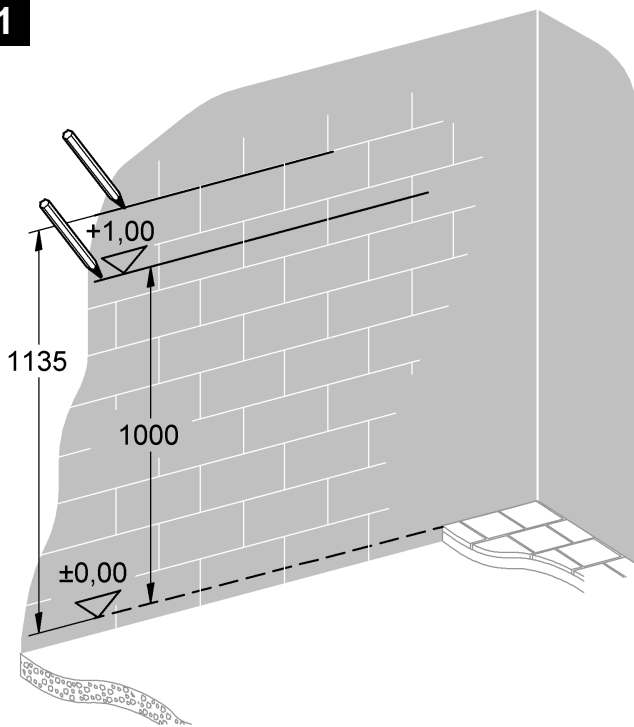

38 719
 38 790
 38 840
 38 983
 38 984

Design & Quality Engineering GROHE Germany

99.516.031/ÄM 221668/12.11

1

2

3

4

5