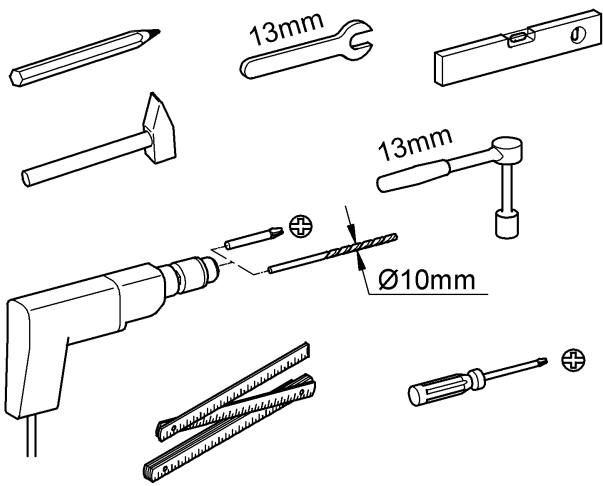

38 719
 38 790
 38 840
 38 983
 38 984

Design & Quality Engineering GROHE Germany

99.516.031/ÄM 221668/12.11

1

2

3

4

5