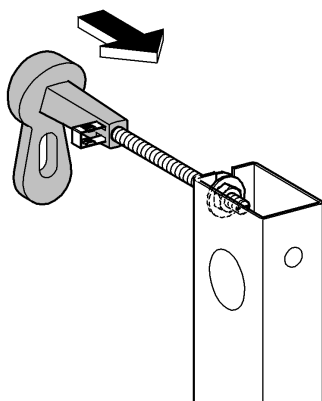

38 719
 38 790
 38 840
 38 983
 38 984

Design & Quality Engineering GROHE Germany

99.516.031/ÄM 221668/12.11

1

2

3

4

5