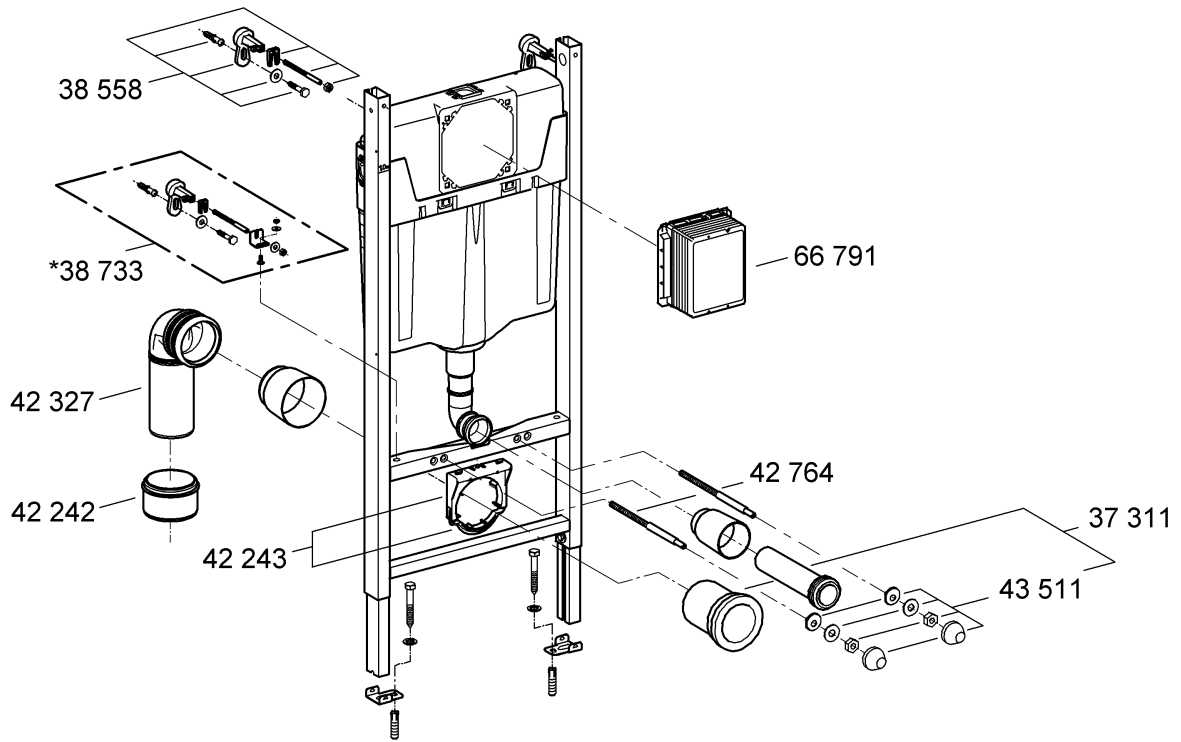

38 719
 38 790
 38 840
 38 983
 38 984

Design & Quality Engineering GROHE Germany

99.516.031/ÄM 221668/12.11

1

2

3

4

5