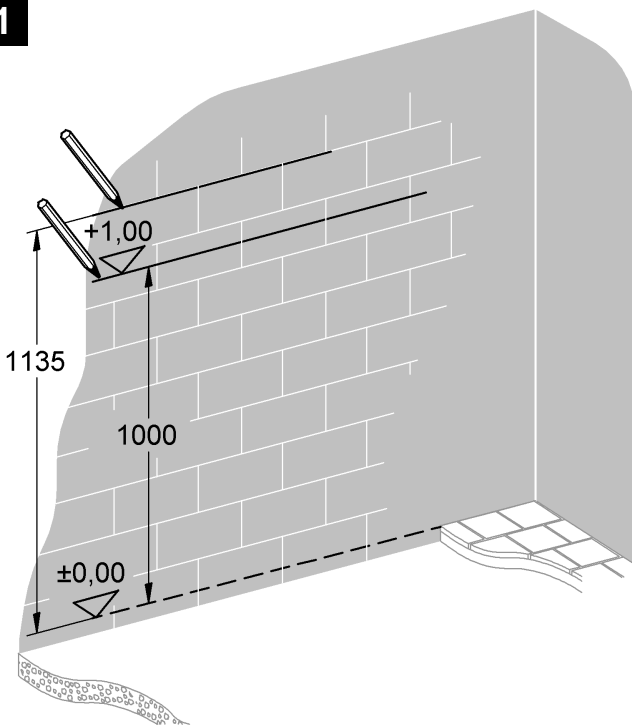

38 719
 38 790
 38 840
 38 983
 38 984

Design & Quality Engineering GROHE Germany

99.516.031/ÄM 221668/12.11

1

2

3

4

5