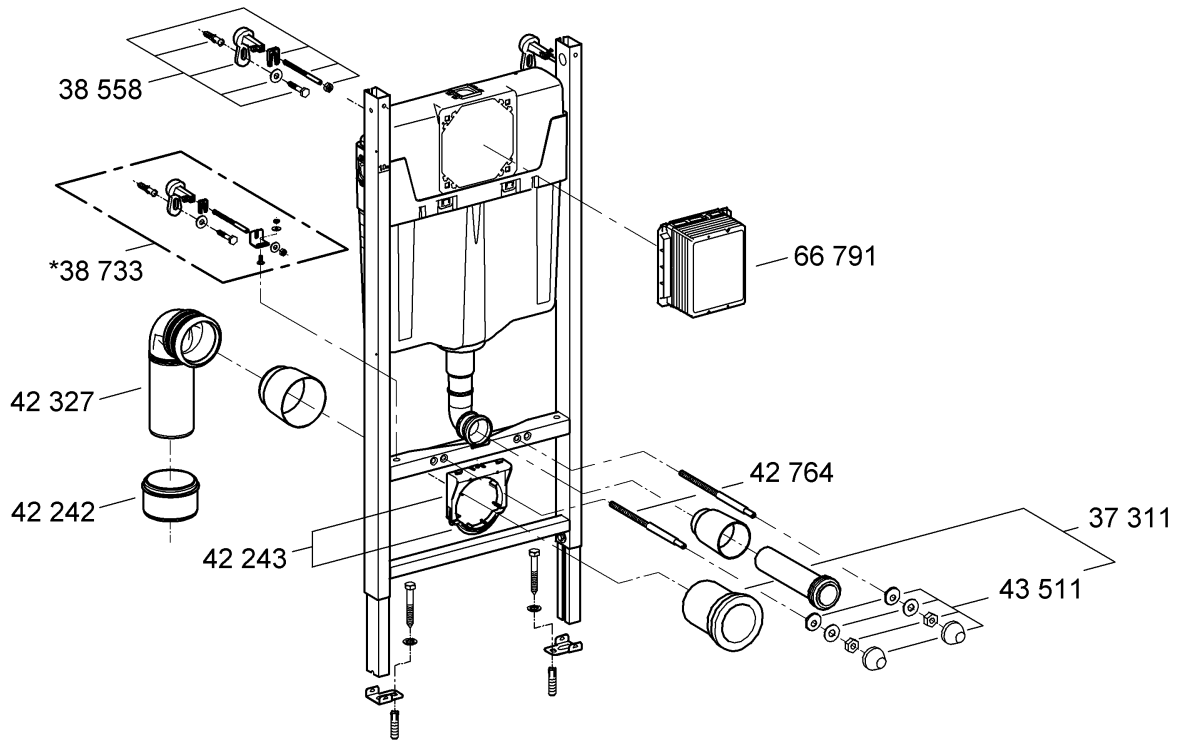

38 719
 38 790
 38 840
 38 983
 38 984

Design & Quality Engineering GROHE Germany

99.516.031/ÄM 221668/12.11

1

2

3

4

5