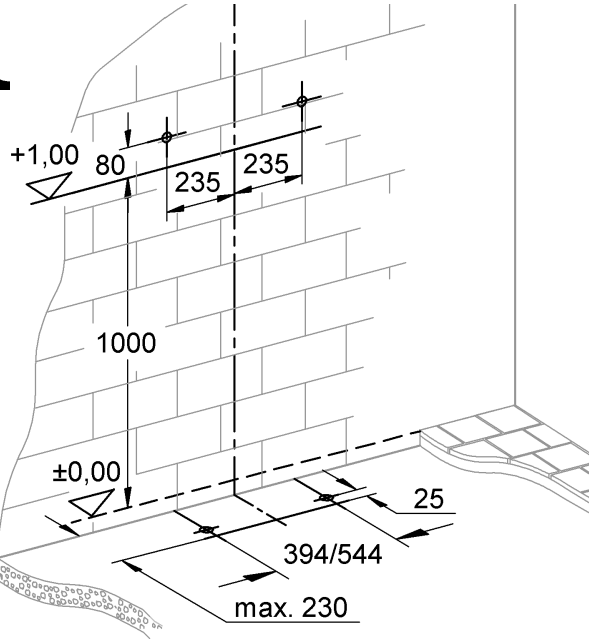

38 719
 38 790
 38 840
 38 983
 38 984

Design & Quality Engineering GROHE Germany

99.516.031/ÄM 221668/12.11

1

2

3

4

5