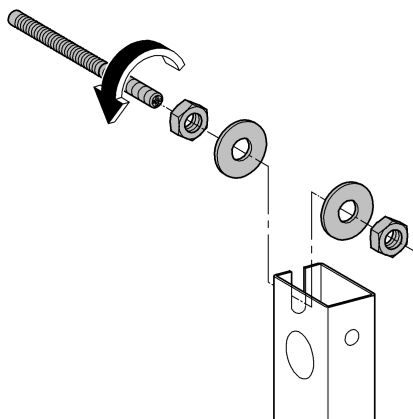

38 719
 38 790
 38 840
 38 983
 38 984

Design & Quality Engineering GROHE Germany

99.516.031/ÄM 221668/12.11

1

2

3

4

5