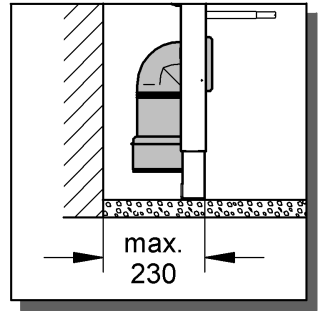

38 719
 38 790
 38 840
 38 983
 38 984

Design & Quality Engineering GROHE Germany

99.516.031/ÄM 221668/12.11

1

2

3

4

5