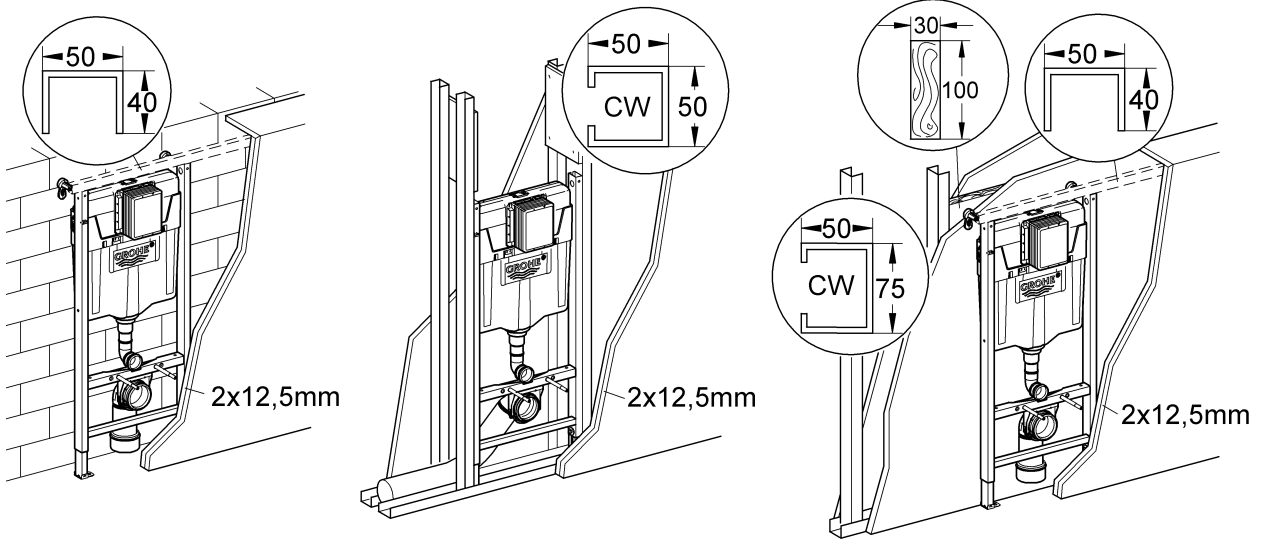

38 719
 38 790
 38 840
 38 983
 38 984

Design & Quality Engineering GROHE Germany

99.516.031/ÄM 221668/12.11

1

2

3

4

5