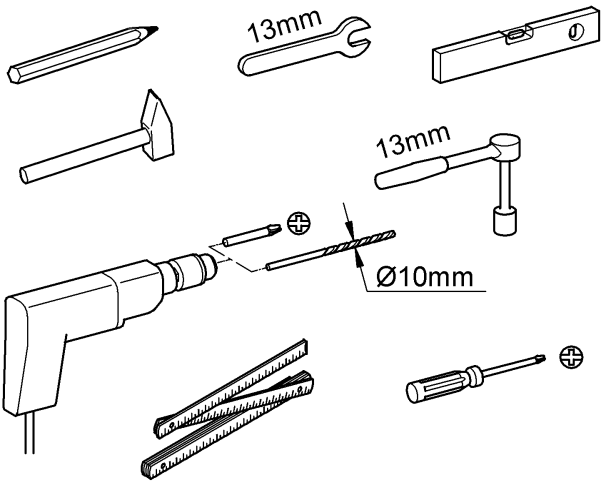

38 719
 38 790
 38 840
 38 983
 38 984

Design & Quality Engineering GROHE Germany

99.516.031/ÄM 221668/12.11

1

2

3

4

5