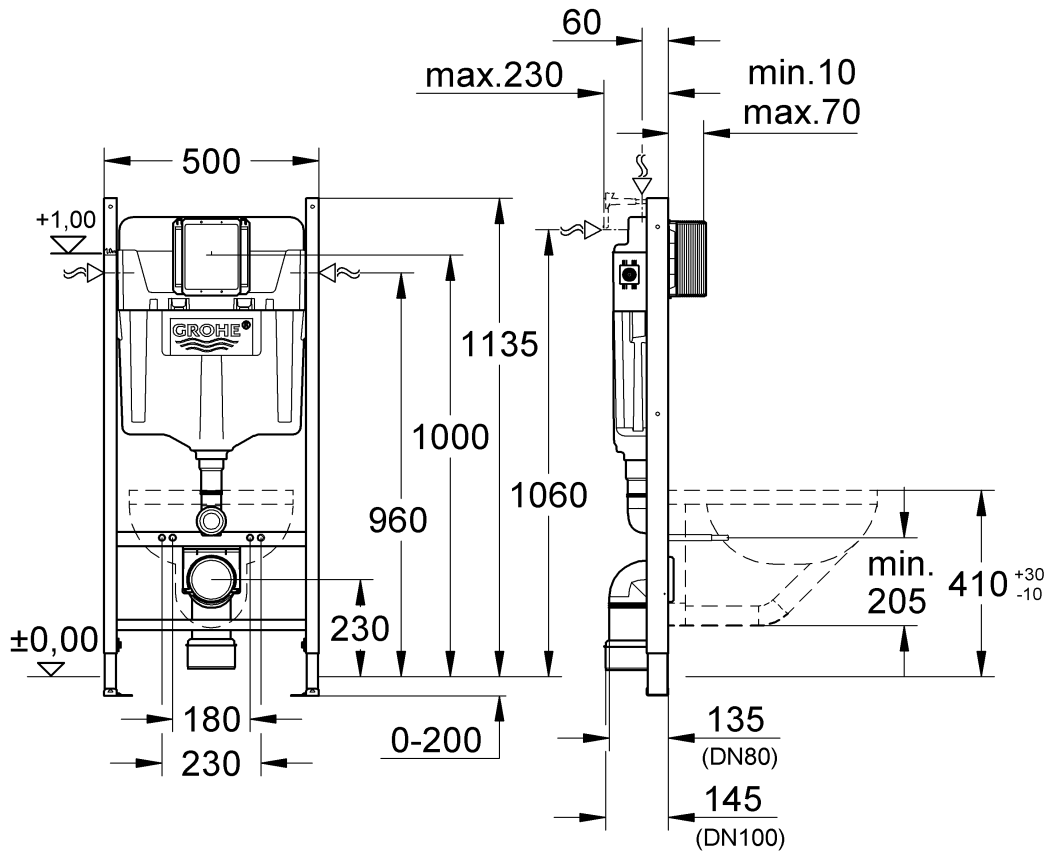

38 719
 38 790
 38 840
 38 983
 38 984

Design & Quality Engineering GROHE Germany

99.516.031/ÄM 221668/12.11

1

2

3

4

5