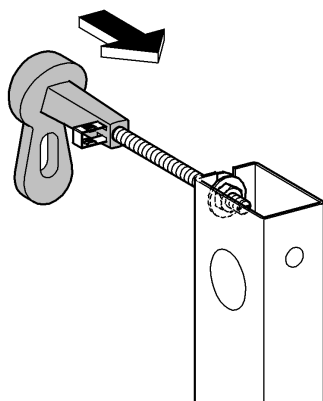

38 719
 38 790
 38 840
 38 983
 38 984

Design & Quality Engineering GROHE Germany

99.516.031/ÄM 221668/12.11

1

2

3

4

5