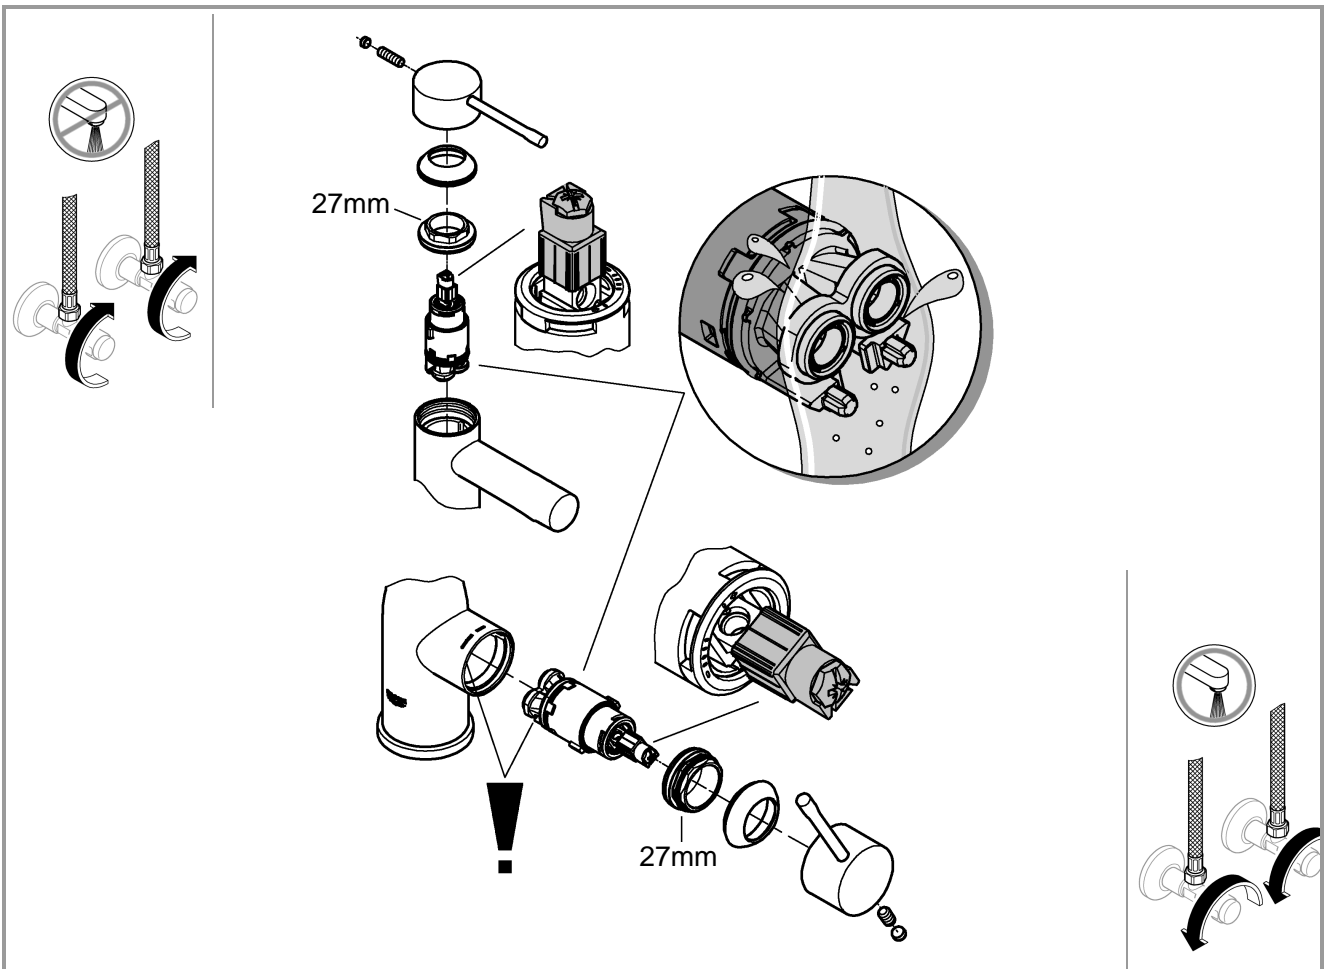

1

2

3

	07 052	180mm
	*07 341	350mm

*19 017	13mm
	

A series of 20 horizontal black lines spaced evenly down the page, providing a guide for handwriting practice.

Pure Freude an Wasser

GROHE
WAVES