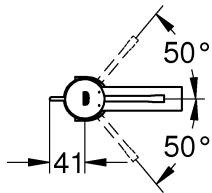

34 294

32 899

23 379

32 898

23 541

23 799

32 628

		32 901	
	150°		90°
	0°		0°
	360°		360°

1

2

3

	07 052	180mm
	*07 341	350mm

*19 017	13mm
	

A series of 20 horizontal black lines spaced evenly down the page, providing a guide for handwriting practice.

Pure Freude an Wasser

GROHE
WAVES