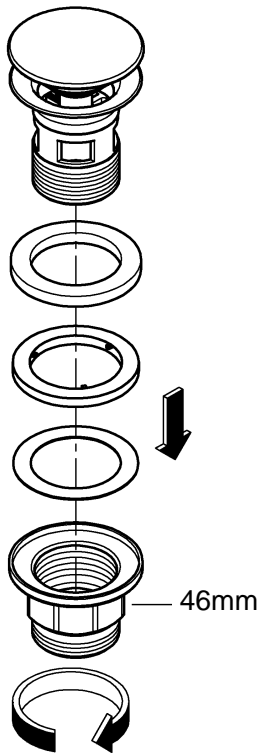

34 294

32 899

23 379

32 898

23 541

23 799

32 628

		32 901	
	150°		90°
	0°		0°
	360°		360°

1

2

3

	07 052	180mm
	*07 341	350mm

*19 017	13mm
	

A series of 20 horizontal black lines spaced evenly down the page, providing a guide for handwriting practice.

Pure Freude an Wasser

GROHE
WAVES