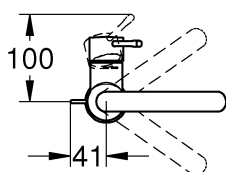

34 294

32 899

23 379

32 898

23 541

23 799

32 628

		32 901	
	150°		90°
	0°		0°
	360°		360°

1

2

3

	07 052	180mm
	*07 341	350mm

*19 017	13mm
	

A series of 20 horizontal black lines spaced evenly down the page, providing a guide for handwriting practice.

Pure Freude an Wasser

GROHE
WAVES