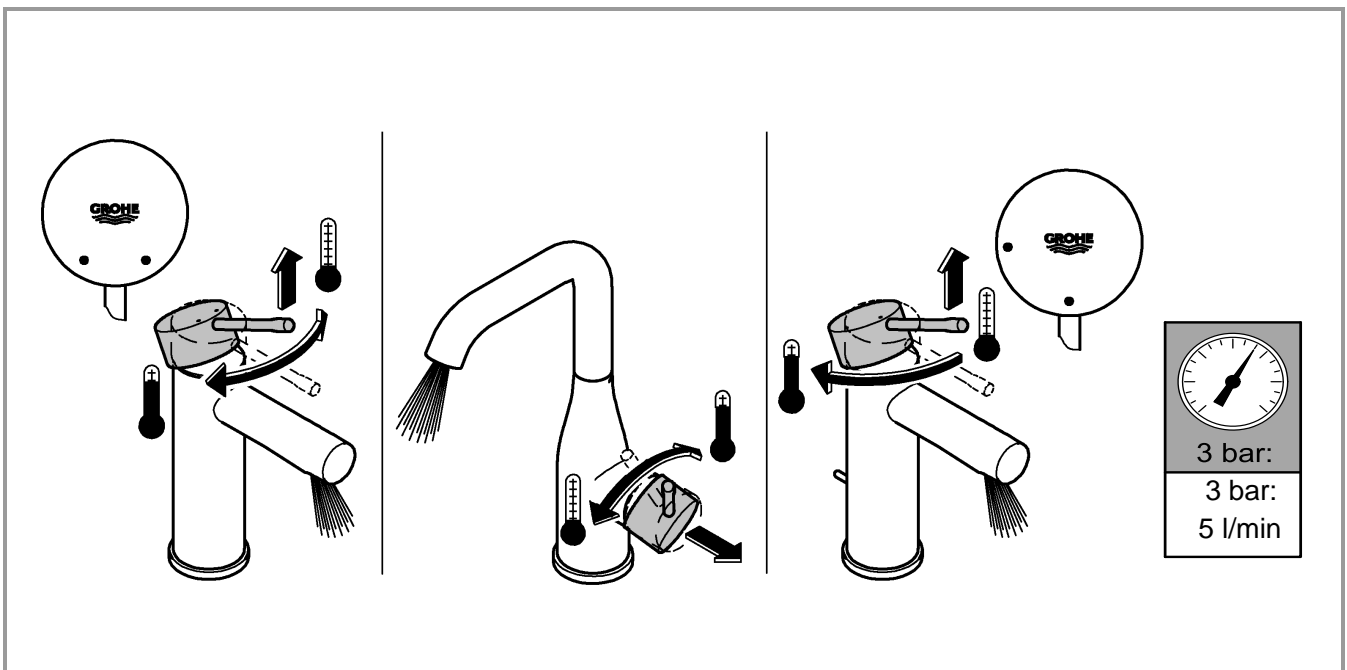

1

2

3

	07 052	180mm
	*07 341	350mm

*19 017	13mm
	

A series of 20 horizontal black lines spaced evenly down the page, providing a guide for handwriting practice.

Pure Freude an Wasser

GROHE
WAVES