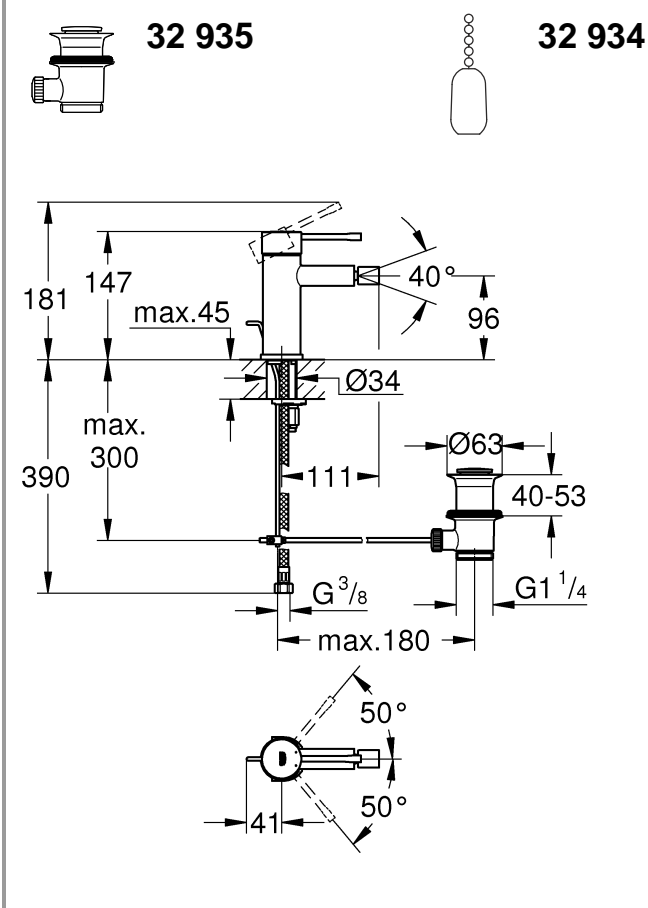

34 294

32 899

23 379

32 898

23 541

23 799

32 628

		32 901	
	150°		90°
	0°		0°
	360°		360°

1

2

3

	07 052	180mm
	*07 341	350mm

*19 017	13mm
	

A series of 20 horizontal black lines spaced evenly down the page, providing a guide for handwriting practice.

Pure Freude an Wasser

GROHE
WAVES