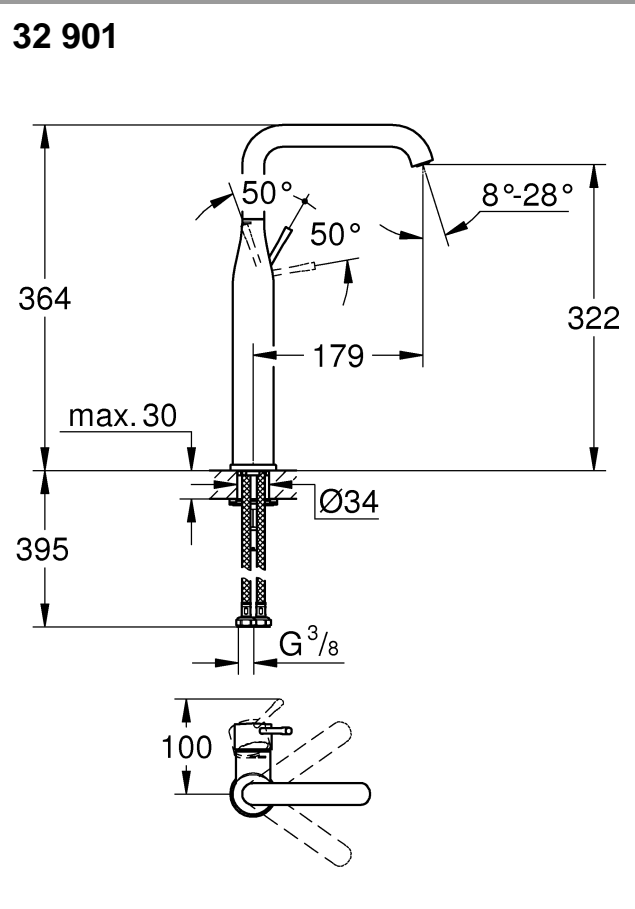

34 294

32 899

23 379

32 898

23 541

23 799

32 628

		32 901	
	150°		90°
	0°		0°
	360°		360°

1

2

3

	07 052	180mm
	*07 341	350mm

*19 017	13mm
	

A series of 20 horizontal black lines spaced evenly down the page, providing a guide for handwriting practice.

Pure Freude an Wasser

GROHE
WAVES