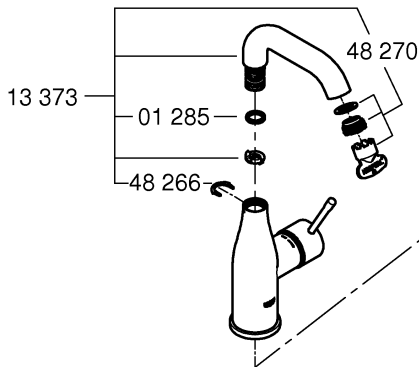

1

2

3

	07 052	180mm
	*07 341	350mm

*19 017	13mm
	

A series of 20 horizontal black lines spaced evenly down the page, providing a guide for handwriting practice.

Pure Freude an Wasser

GROHE
WAVES