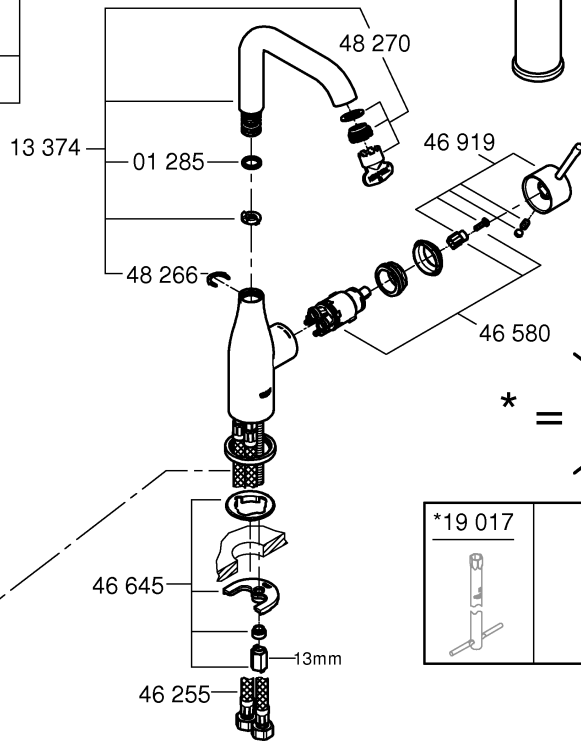

1

2

3

	07 052	180mm
	*07 341	350mm

*19 017	13mm
	

A series of 20 horizontal black lines spaced evenly down the page, providing a guide for handwriting practice.

Pure Freude an Wasser

GROHE
WAVES