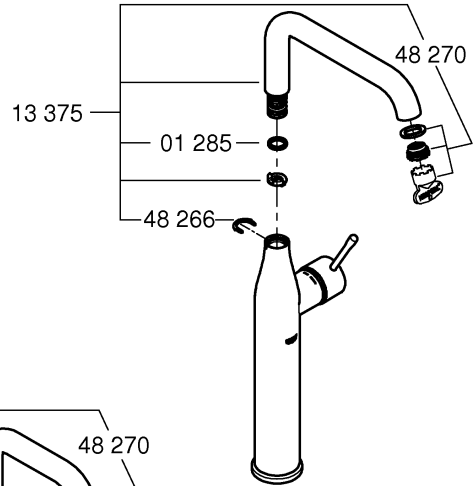

1

2

3

	07 052	180mm
	*07 341	350mm

*19 017	13mm
	

A series of 20 horizontal black lines spaced evenly down the page, providing a guide for handwriting practice.

Pure Freude an Wasser

GROHE
WAVES