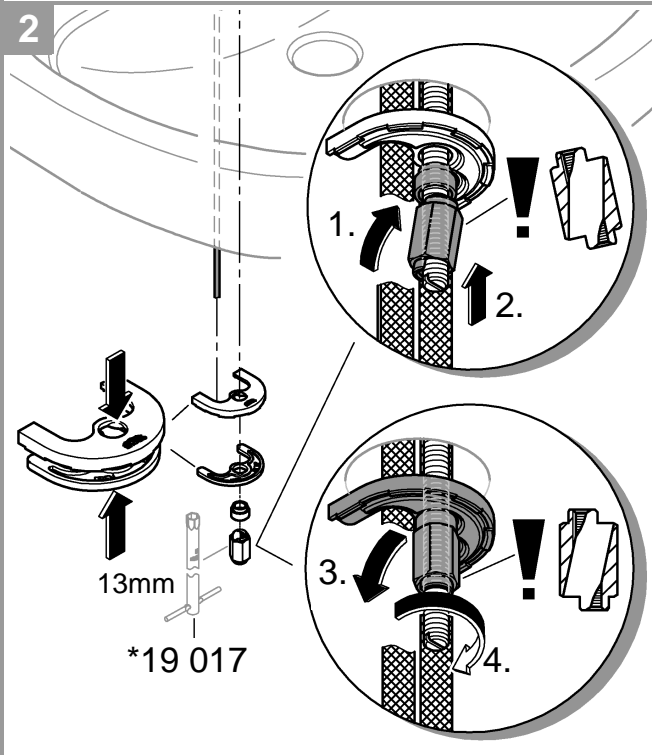

34 294

32 899

23 379

32 898

23 541

23 799

32 628

		32 901	
	150°		90°
	0°		0°
	360°		360°

1

2

3

	07 052	180mm
	*07 341	350mm

*19 017	13mm
	

A series of 20 horizontal black lines spaced evenly down the page, providing a guide for handwriting practice.

Pure Freude an Wasser

GROHE
WAVES