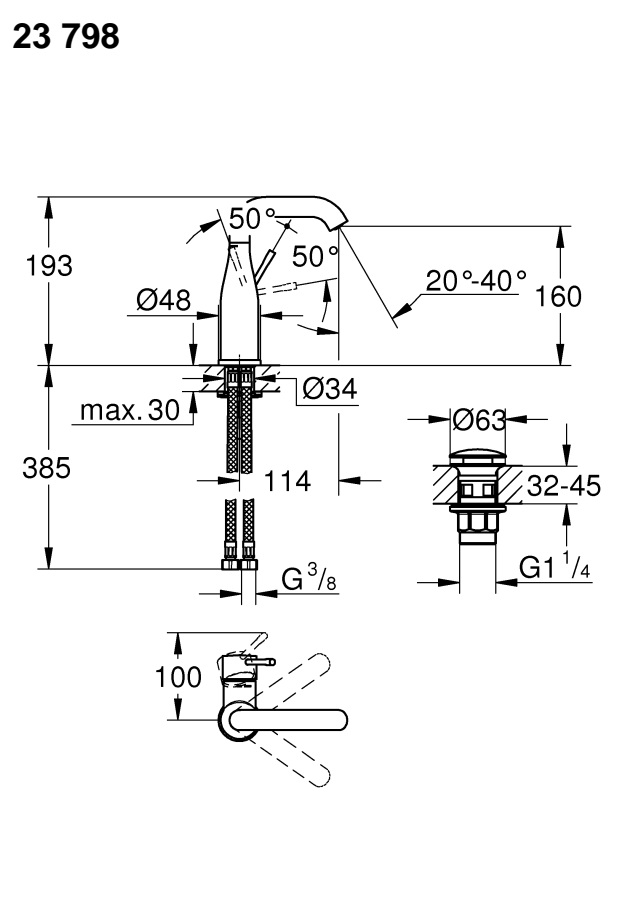

34 294

32 899

23 379

32 898

23 541

23 799

32 628

		32 901	
	150°		90°
	0°		0°
	360°		360°

1

2

3

	07 052	180mm
	*07 341	350mm

*19 017	13mm
	

A series of 20 horizontal black lines spaced evenly down the page, providing a guide for handwriting practice.

Pure Freude an Wasser

GROHE
WAVES