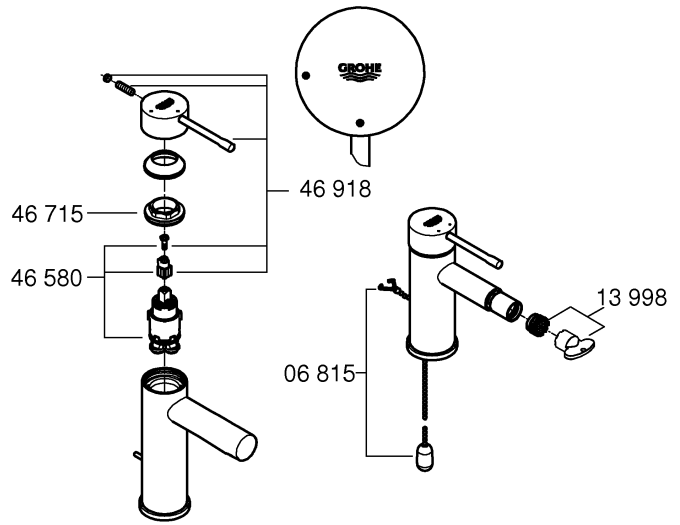

1

2

3

	07 052	180mm
	*07 341	350mm

*19 017	13mm
	

A series of 20 horizontal black lines spaced evenly down the page, providing a guide for handwriting practice.

Pure Freude an Wasser

GROHE
WAVES