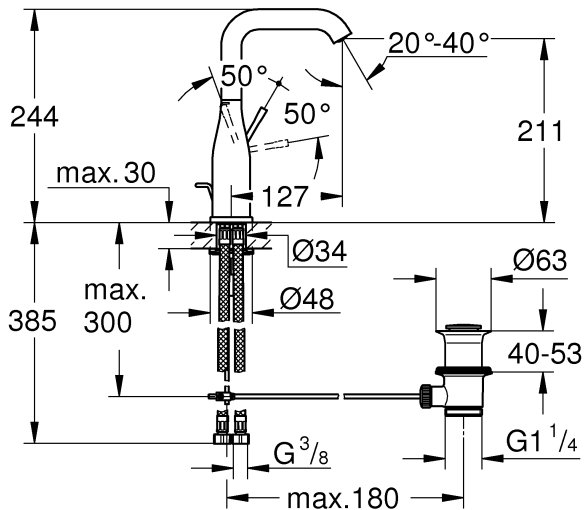

34 294

32 899

23 379

32 898

23 541

23 799

32 628

		32 901	
	150°		90°
	0°		0°
	360°		360°

1

2

3

	07 052	180mm
	*07 341	350mm

*19 017	13mm
	

A series of 20 horizontal black lines spaced evenly down the page, providing a guide for handwriting practice.

Pure Freude an Wasser

GROHE
WAVES