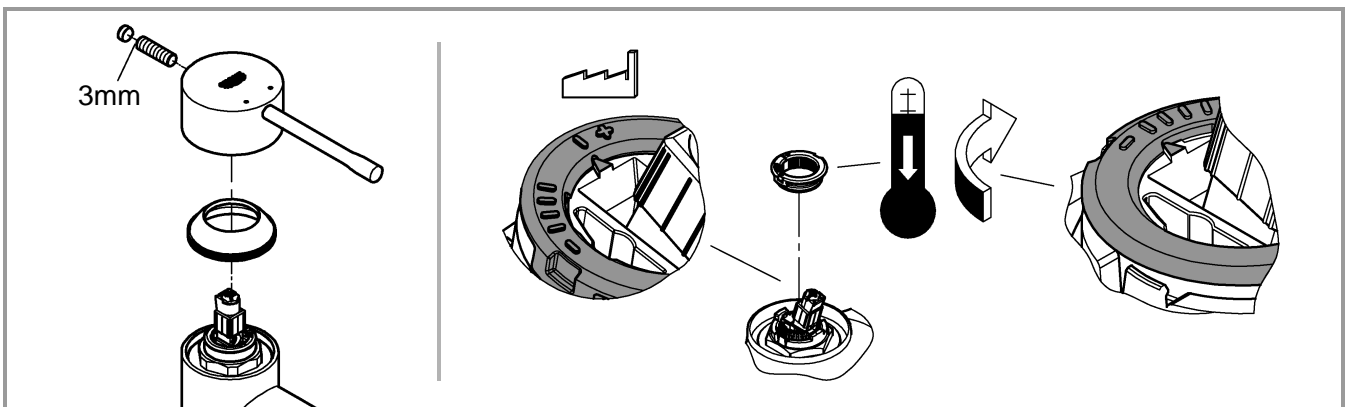

1

2

3

	07 052	180mm
	*07 341	350mm

*19 017	13mm
	

A series of 20 horizontal black lines spaced evenly down the page, providing a guide for handwriting practice.

Pure Freude an Wasser

GROHE
WAVES