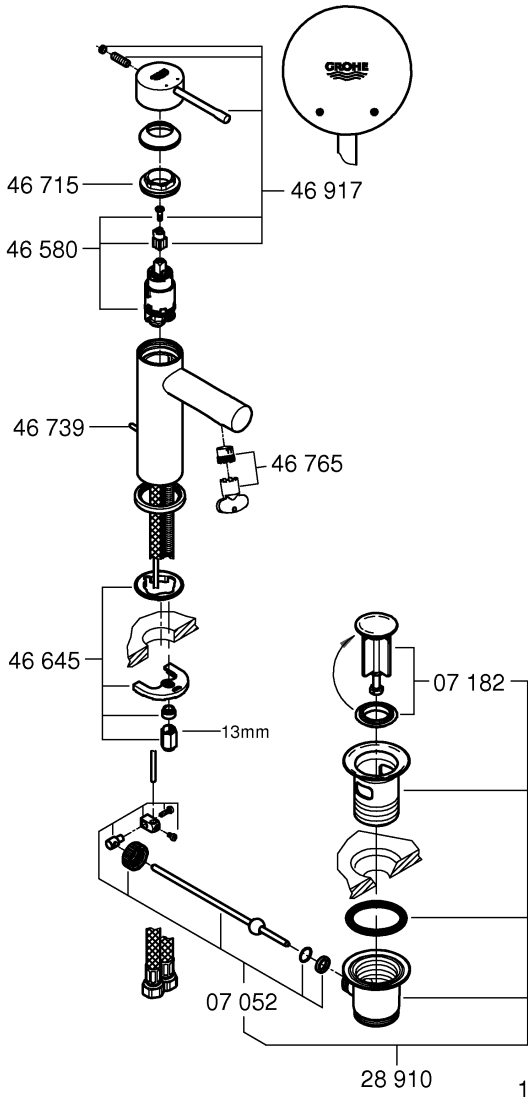

34 294

32 899

23 379

32 898

23 541

23 799

32 628

		32 901	
	150°		90°
	0°		0°
	360°		360°

1

2

3

	07 052	180mm
	*07 341	350mm

*19 017	13mm
	

A series of 20 horizontal black lines spaced evenly down the page, providing a guide for handwriting practice.

Pure Freude an Wasser

GROHE
WAVES