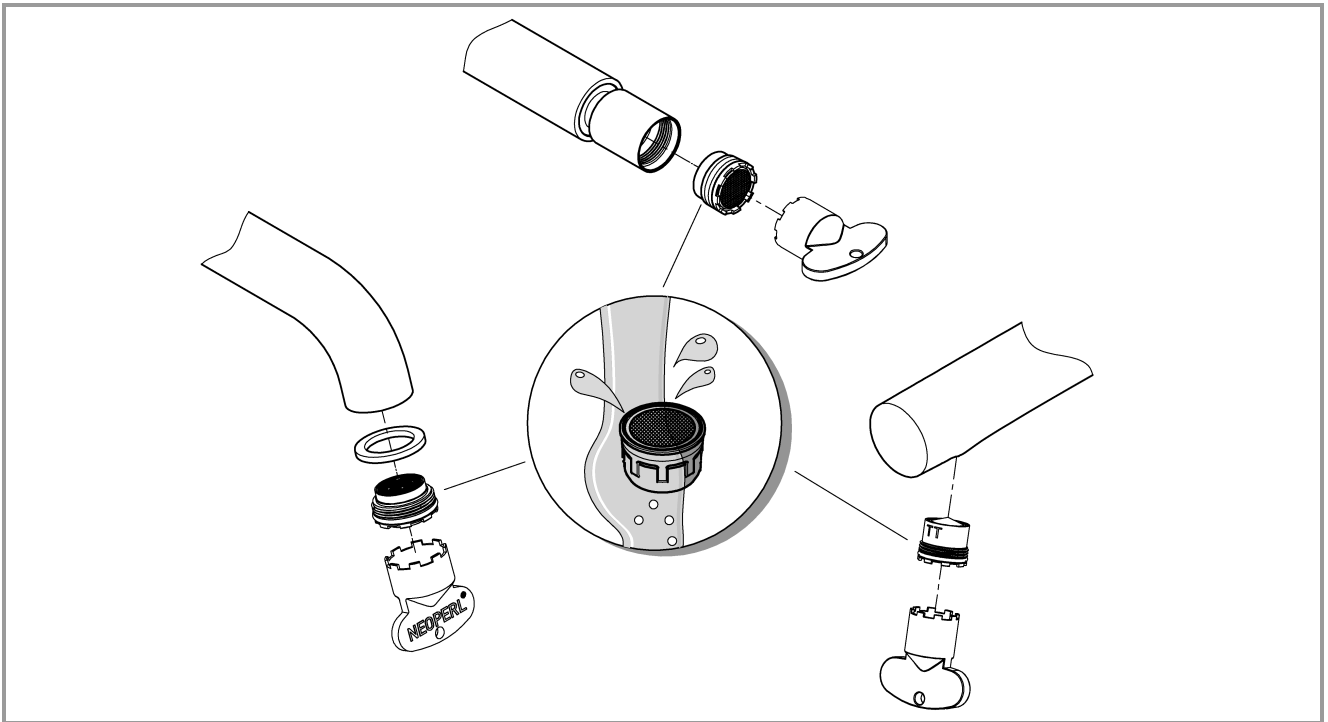

1

2

3

	07 052	180mm
	*07 341	350mm

*19 017	13mm
	

A series of 20 horizontal black lines spaced evenly down the page, providing a guide for handwriting practice.

Pure Freude an Wasser

GROHE
WAVES