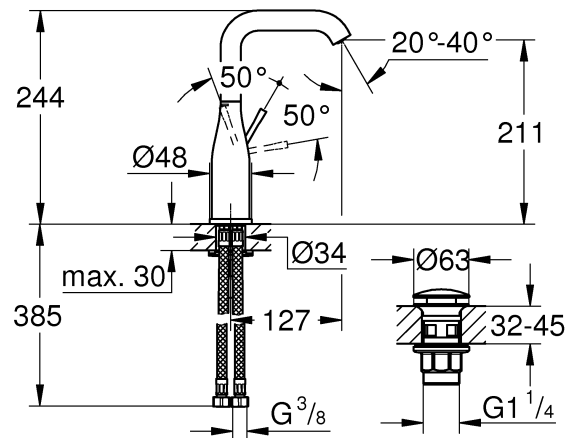

34 294

32 899

23 379

32 898

23 541

23 799

32 628

		32 901	
	150°		90°
	0°		0°
	360°		360°

1

2

3

	07 052	180mm
	*07 341	350mm

*19 017	13mm
	

A series of 20 horizontal black lines spaced evenly down the page, providing a guide for handwriting practice.

Pure Freude an Wasser

GROHE
WAVES