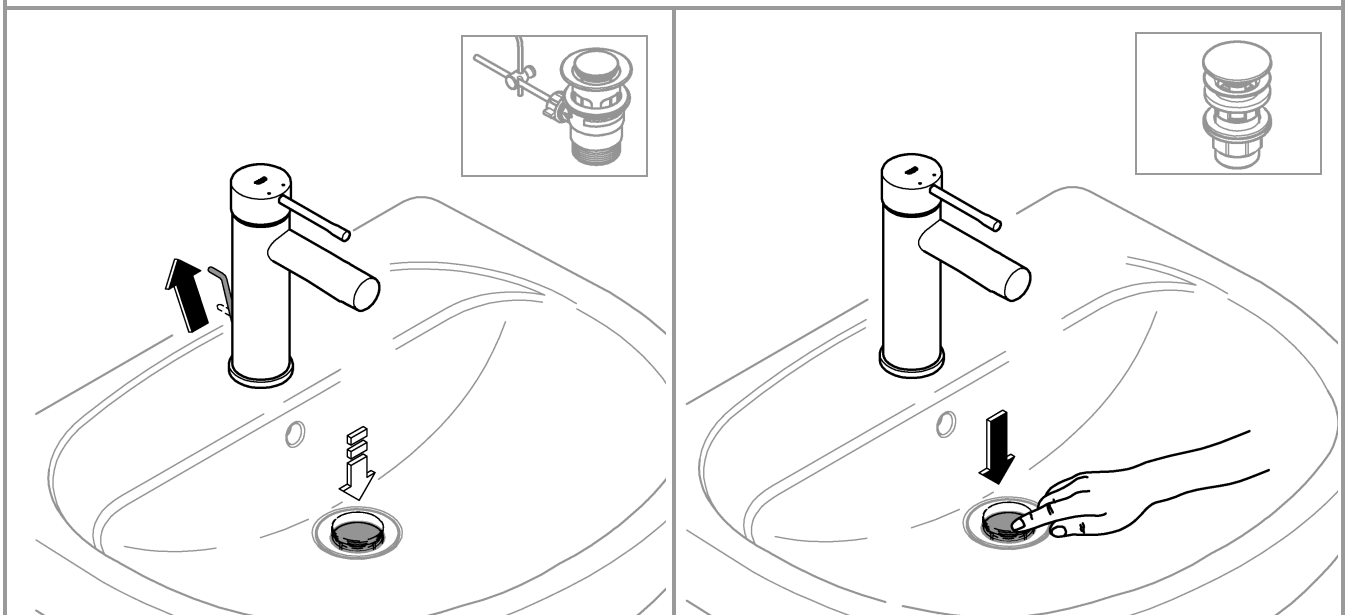

1

2

3

	07 052	180mm
	*07 341	350mm

*19 017	13mm
	

A series of 20 horizontal black lines spaced evenly down the page, providing a guide for handwriting practice.

Pure Freude an Wasser

GROHE
WAVES