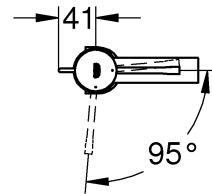

34 294

32 899

23 379

32 898

23 541

23 799

32 628

		32 901	
	150°		90°
	0°		0°
	360°		360°

1

2

3

	07 052	180mm
	*07 341	350mm

*19 017	13mm
	

A series of 20 horizontal black lines spaced evenly down the page, providing a guide for handwriting practice.

Pure Freude an Wasser

GROHE
WAVES