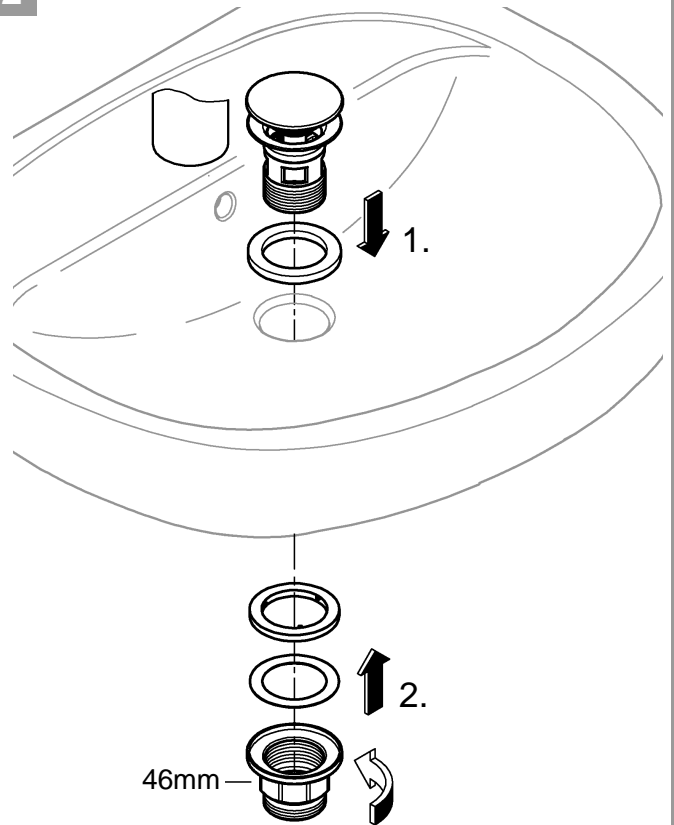

34 294

32 899

23 379

32 898

23 541

23 799

32 628

		32 901	
	150°		90°
	0°		0°
	360°		360°

1

2

3

	07 052	180mm
	*07 341	350mm

*19 017	13mm
	

A series of 20 horizontal black lines spaced evenly down the page, providing a guide for handwriting practice.

Pure Freude an Wasser

GROHE
WAVES