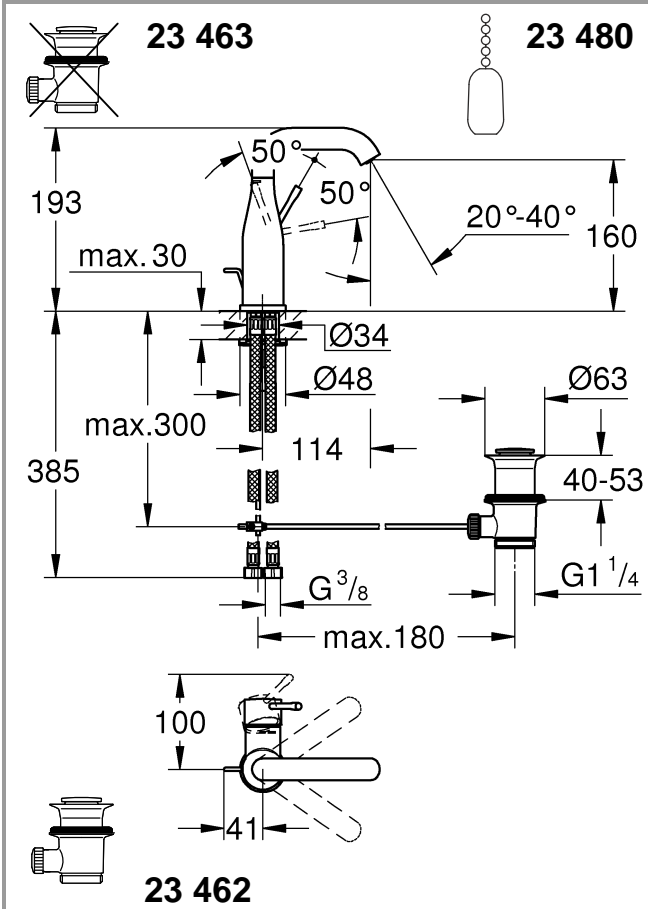

34 294

32 899

23 379

32 898

23 541

23 799

32 628

		32 901	
	150°		90°
	0°		0°
	360°		360°

1

2

3

	07 052	180mm
	*07 341	350mm

*19 017	13mm
	

A series of 20 horizontal black lines spaced evenly down the page, providing a guide for handwriting practice.

Pure Freude an Wasser

GROHE
WAVES