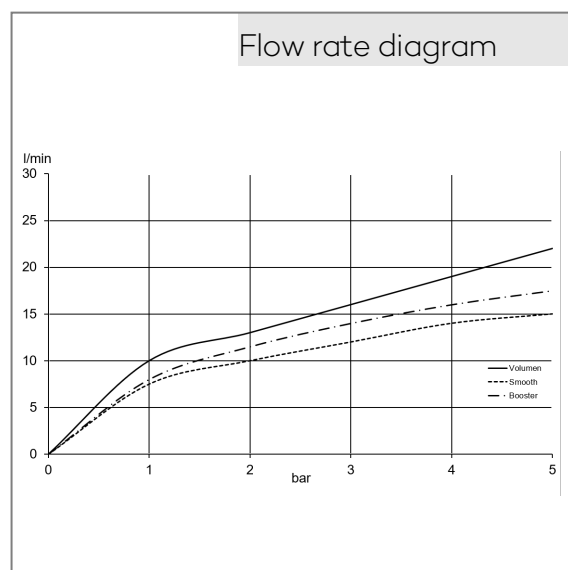

Technical Data

KLUDI FIZZ
shower set 3 S
DN 15

Ref.:
6774091-00

Finishes:
91 white

Product description
Manufacturer KLUDI GmbH & Co. KG
Typ: KLUDI FIZZ
shower set 3 S DN 15
Ref: 6774091-00

hand shower 3 S
3 spray pattern
Volumen/ booster/ smooth
with cleaning system
connection 1/2"
sieve seal

Shower hose
plastic coated
with metal-effect
with conical nuts
anti twist
G 1/2 x G 1/2 x 1600 mm

wall rail 900 mm
height-adjustable hand shower holder
With fixing material
for rigid wall mounting