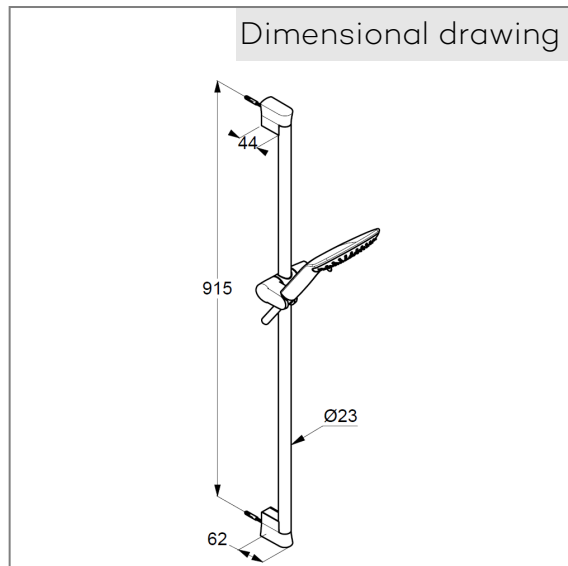

Flow rate diagram