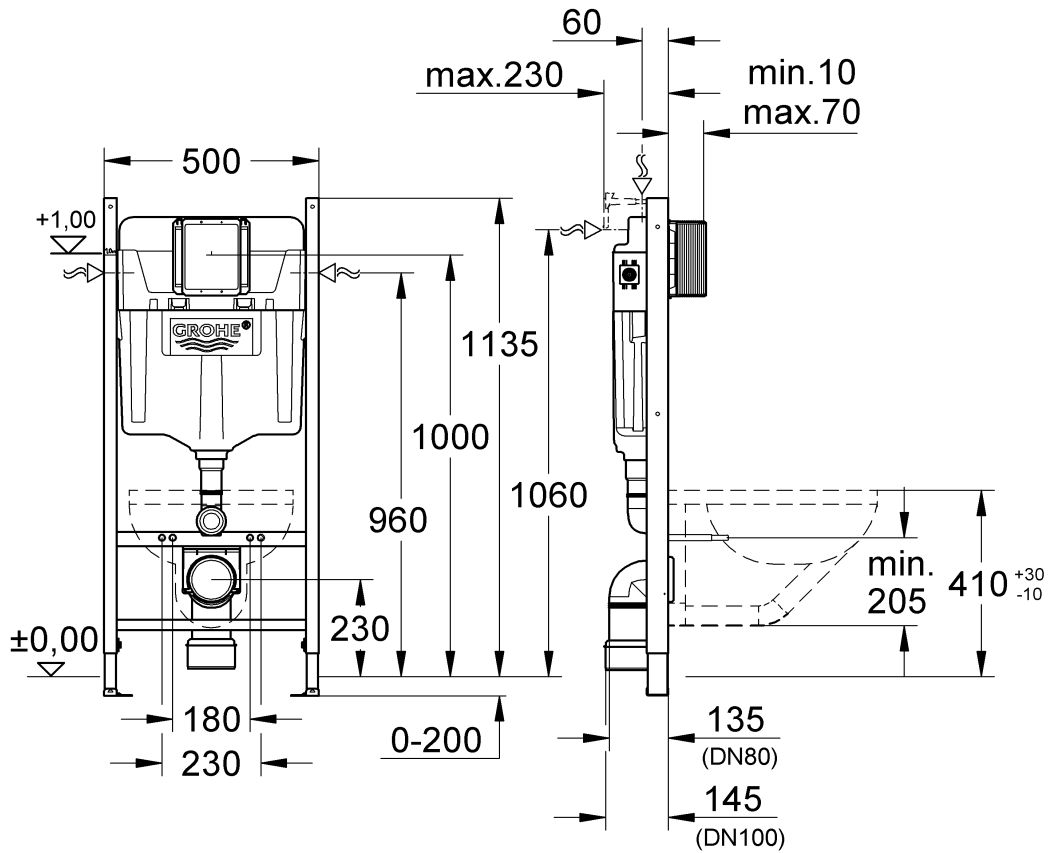

38 719  
 38 790  
 38 840  
 38 983  
 38 984

Design & Quality Engineering GROHE Germany

99.516.031/ÄM 221668/12.11

1

2

3

4

5