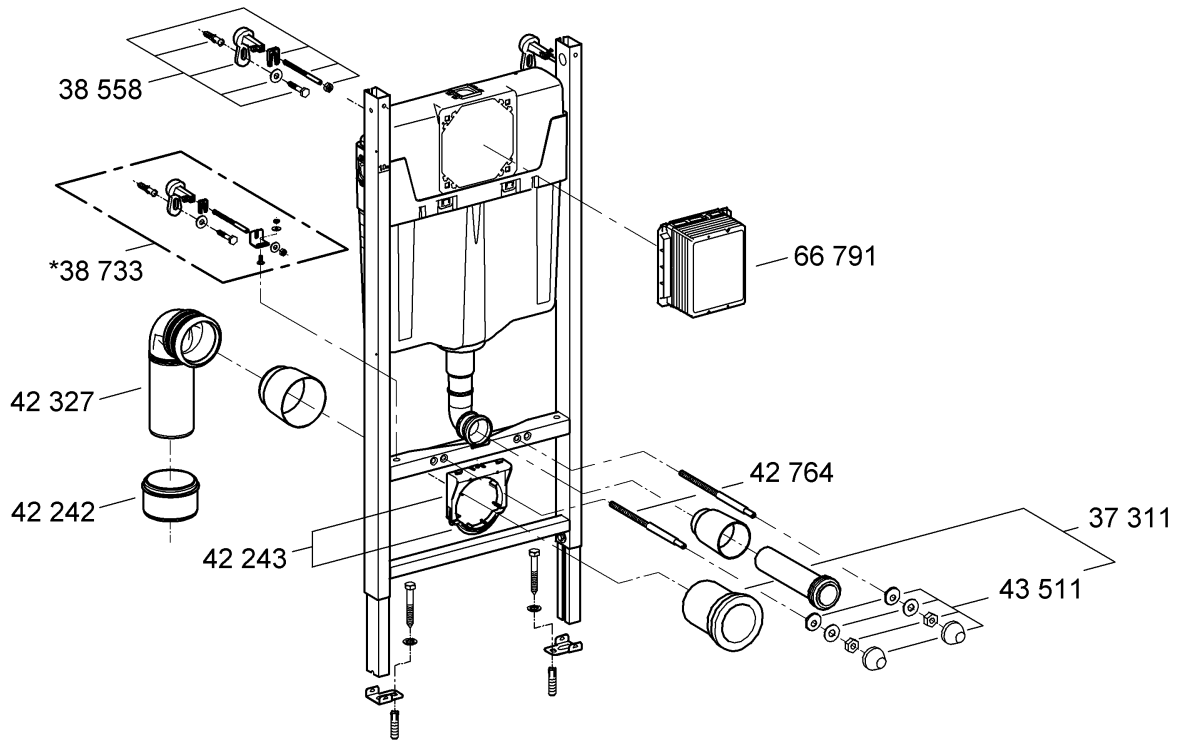

38 719  
 38 790  
 38 840  
 38 983  
 38 984

Design & Quality Engineering GROHE Germany

99.516.031/ÄM 221668/12.11

1

2

3

4

5