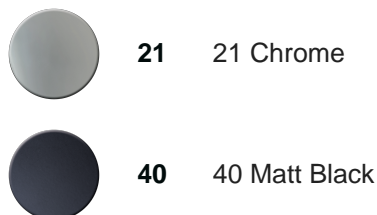

Single handle Kitchen AquaPura KITCHEN_CV000985

MODEL **CV000985**

Single handle Kitchen AquaPura, with filtered water, swivel spout, G.3/8" stainless steel flexible hoses

AVAILABLE FINISHINGS

CHARACTERISTICS

Cartridge Spare Parts **ZZ94034000**

35 mm Cartridge

EcoStop

EcoStop feature limits water flow to approximately 50% of maximum output with one point of resistance on setting. Push slightly past the middle stop only when full water output is required. This will save water up to 50%.