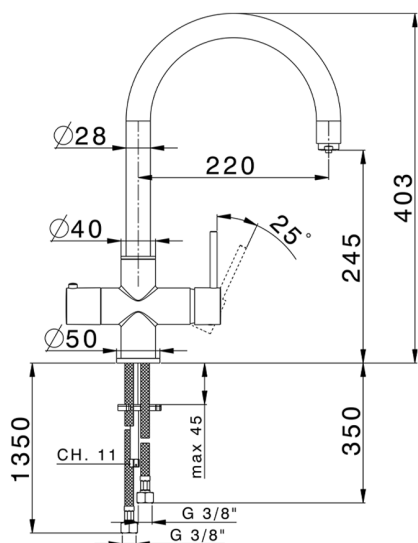

Single handle Kitchen AquaPura KITCHEN_CV000985

MODEL **CV000985**

Single handle Kitchen AquaPura, with filtered water, swivel spout, G.3/8" stainless steel flexible hoses

AVAILABLE FINISHINGS

CHARACTERISTICS

Cartridge Spare Parts **ZZ94034000**

35 mm Cartridge

EcoStop

EcoStop feature limits water flow to approximately 50% of maximum output with one point of resistance on setting. Push slightly past the middle stop only when full water output is required. This will save water up to 50%.

EnergySave

Thanks to the EnergySave device, only cold water will be drawn if the lever is operated in the central position, so that the water heater will not be engaged and no hot water wasted, leading to considerable savings in energy and costs. The temperature can be adjusted by rotating the lever to the left, until the desired temperature is reached.