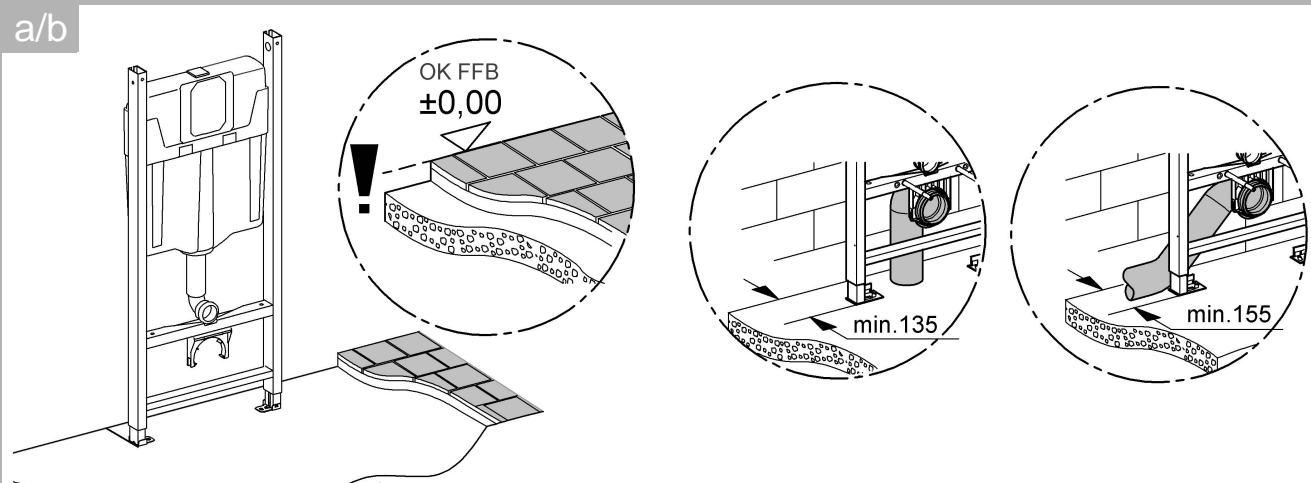

99.786.031/ÄM 222248/11.11

GROHE

 ENJOY WATER®

6 + 2 = 8x

i

1a

1b

2