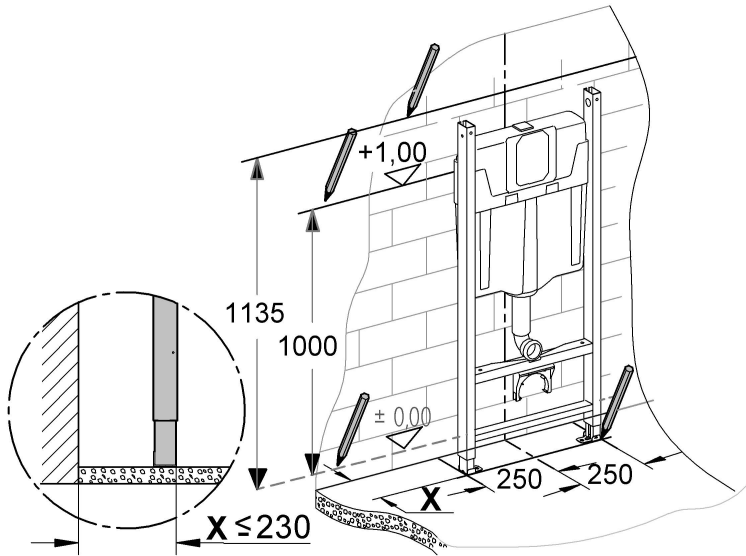

99.786.031/ÄM 222248/11.11

GROHE

 ENJOY WATER®

6 + 2 = 8x

i

1a

1b

2