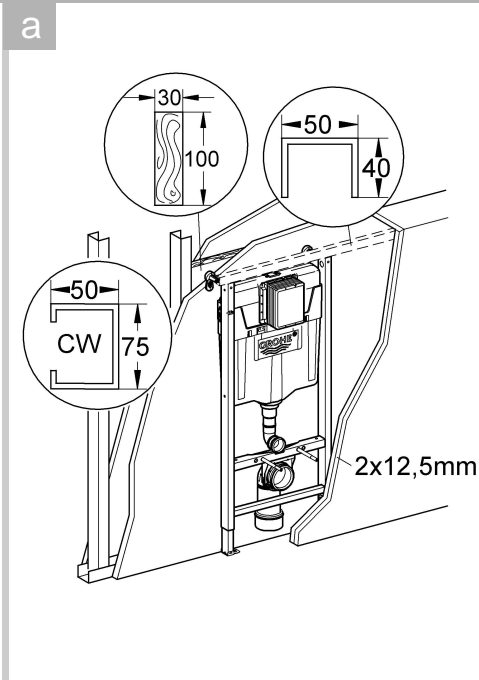

99.786.031/ÄM 222248/11.11

GROHE

 ENJOY WATER®

6 + 2 = 8x

i

1a

1b

2