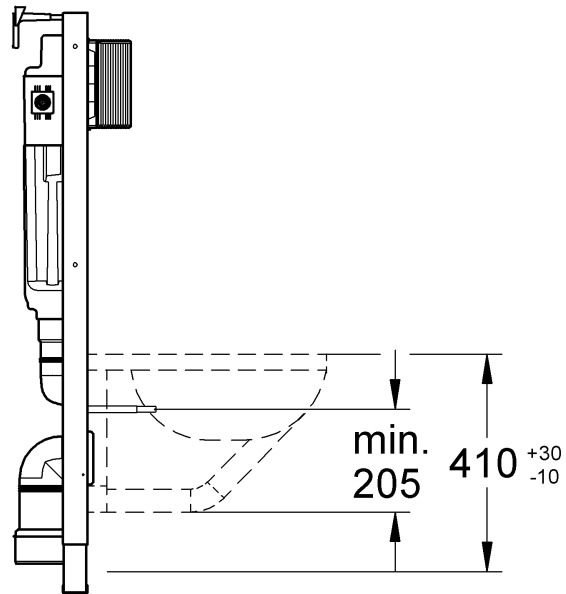

99.786.031/ÄM 222248/11.11

GROHE

 ENJOY WATER®

6 + 2 = 8x

i

1a

1b

2