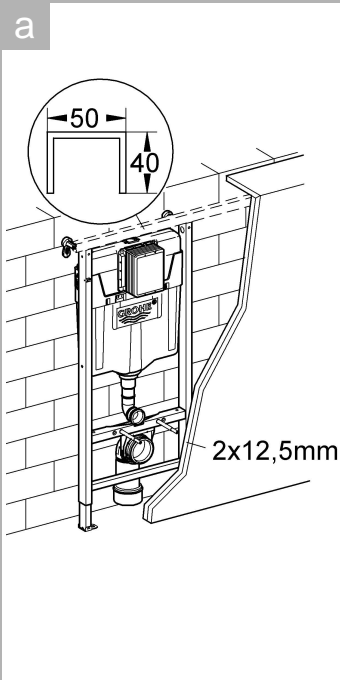

99.786.031/ÄM 222248/11.11

GROHE

 ENJOY WATER®

6 + 2 = 8x

i

1a

1b

2