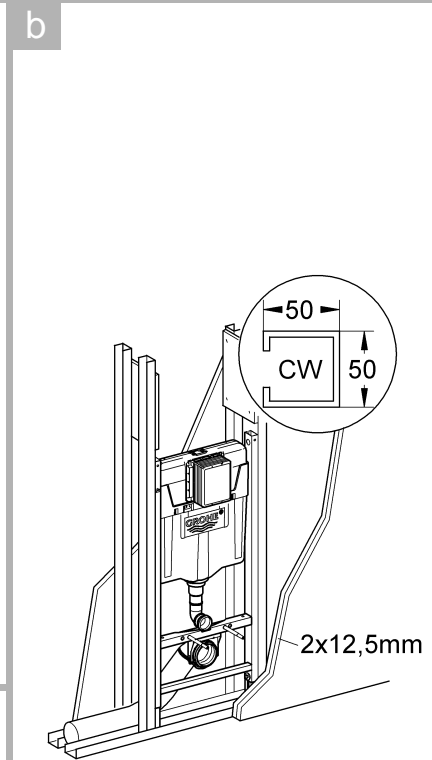

99.786.031/ÄM 222248/11.11

GROHE

 ENJOY WATER®

6 + 2 = 8x

i

1a

1b

2