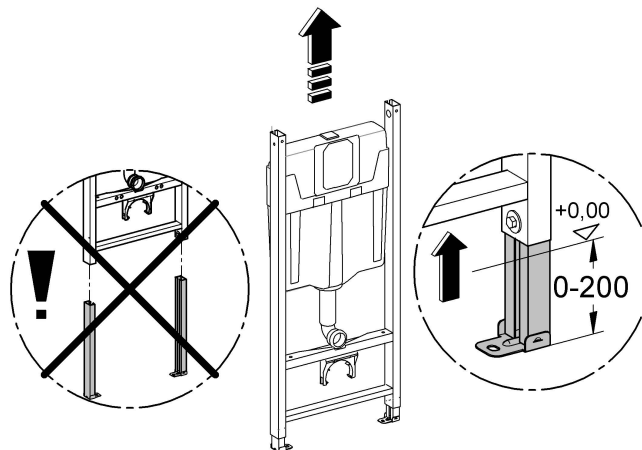

99.786.031/ÄM 222248/11.11

GROHE

 ENJOY WATER®

6 + 2 = 8x

i

1a

1b

2