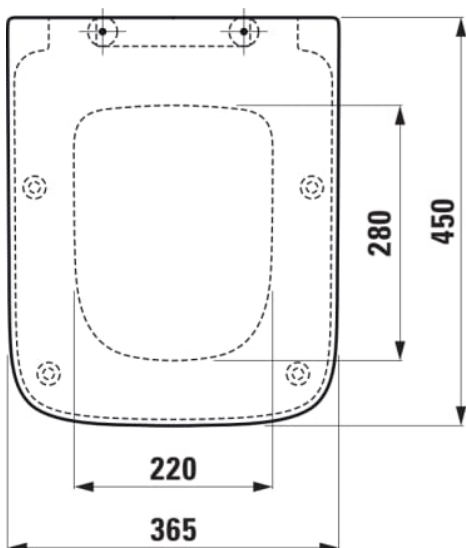

PALACE

WC seat and cover, removable, with lowering system

DIMENSIONS

Length	450 mm
Width	365 mm
Height	50 mm

COLOUR AND FINISH

300 White

OPTIONS

000 - standard option

SPECIFICATION TEXT

WC seat and cover LAUFEN PALACE, Duroplast, removable, automatic lowering system, matching floorstanding WC pan, order no. 82370.1, 82470.6 and, wallhung WC pan, order no. 82070.0, Order no. 89170.1

Net weight (kg) : 2

Quick release

Shape : Square

TECHNICAL DRAWINGS

PALACE

A timeless classic, designed for the future. palace has evolved into a versatile bathroom suite, while retaining its signature feature: washbasins that can be cut to size and fit snugly into every bathroom layout. Today, palace is at home both in private bathrooms and the hotel bathrooms of this world. A celebration of ceramics which showcases its strong qualities in both environments.