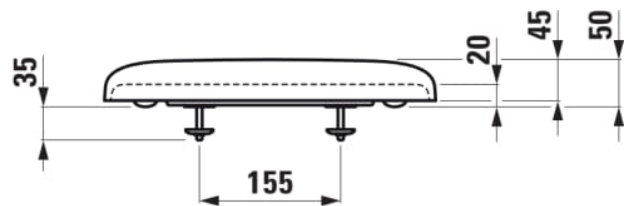

PALACE

WC seat and cover, removable, with lowering system

DIMENSIONS

Length	450 mm
Width	365 mm
Height	50 mm

COLOUR AND FINISH

300 White

OPTIONS

000 - standard option

SPECIFICATION TEXT

WC seat and cover LAUFEN PALACE, Duroplast, removable, automatic lowering system, matching floorstanding WC pan, order no. 82370.1, 82470.6 and, wallhung WC pan, order no. 82070.0, Order no. 89170.1

Net weight (kg) : 2

Quick release

Shape : Square

TECHNICAL DRAWINGS

PALACE

A timeless classic, designed for the future. palace has evolved into a versatile bathroom suite, while retaining its signature feature: washbasins that can be cut to size and fit snugly into every bathroom layout. Today, palace is at home both in private bathrooms and the hotel bathrooms of this world. A celebration of ceramics which showcases its strong qualities in both environments.