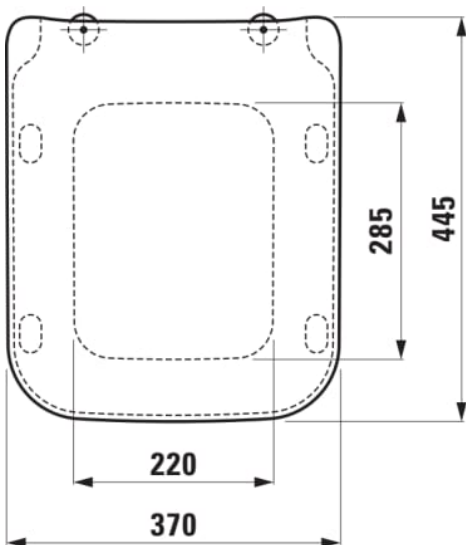

LAUFEN PRO S

WC seat and cover, removable, with lowering system

DIMENSIONS

Length	445 mm
Width	365 mm
Height	35 mm

COLOUR AND FINISH

000 White

OPTIONS

000 - standard option

Net weight (kg) : 2.2

Quick release

Shape : Square

TECHNICAL DRAWINGS

COMPATIBLE WITH

Wall-hung WC 'rimless',
washdown, without flushing
rim

H820962...0001

LAUFEN PRO S