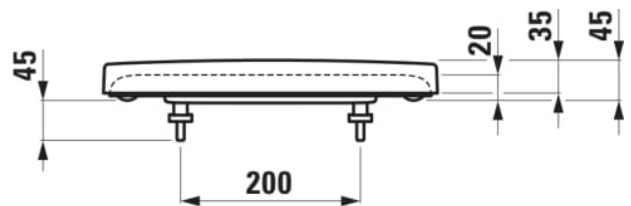

LAUFEN PRO S

WC seat and cover, removable, with lowering system

DIMENSIONS

Length	445 mm
Width	365 mm
Height	35 mm

COLOUR AND FINISH

000 White

OPTIONS

000 - standard option

Net weight (kg) : 2.2

Quick release

Shape : Square

TECHNICAL DRAWINGS

COMPATIBLE WITH

Wall-hung WC 'rimless',
washdown, without flushing
rim

H820962...0001

LAUFEN PRO S