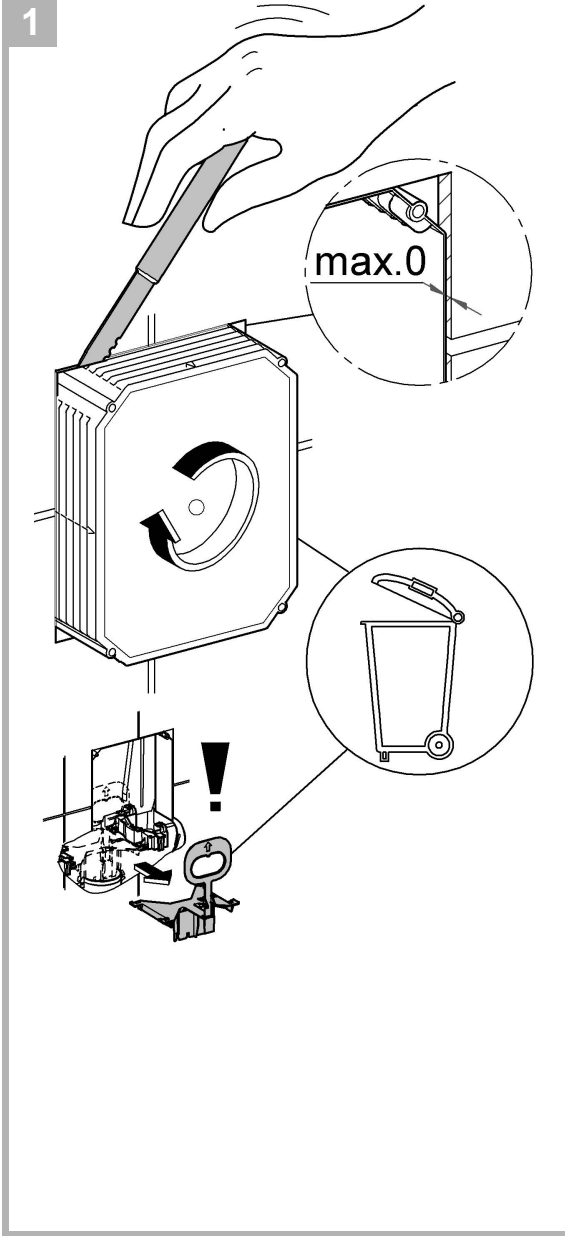

..... 6

Design & Quality Engineering GROHE Germany

99.770.031/ÄM 222128/09.11

GROHE

 ENJOY WATER®

1

2a

2b