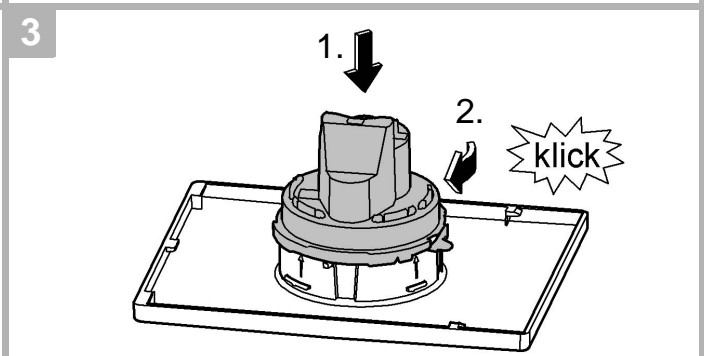

..... 6

Design & Quality Engineering GROHE Germany

99.770.031/ÄM 222128/09.11

GROHE

 ENJOY WATER®

1

2a

2b