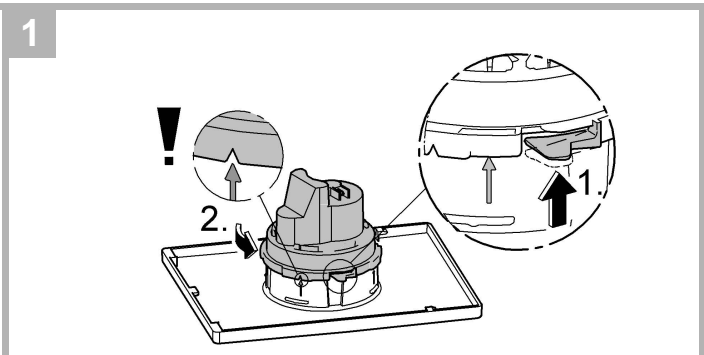

..... 6

Design & Quality Engineering GROHE Germany

99.770.031/ÄM 222128/09.11

GROHE

 ENJOY WATER®

1

2a

2b