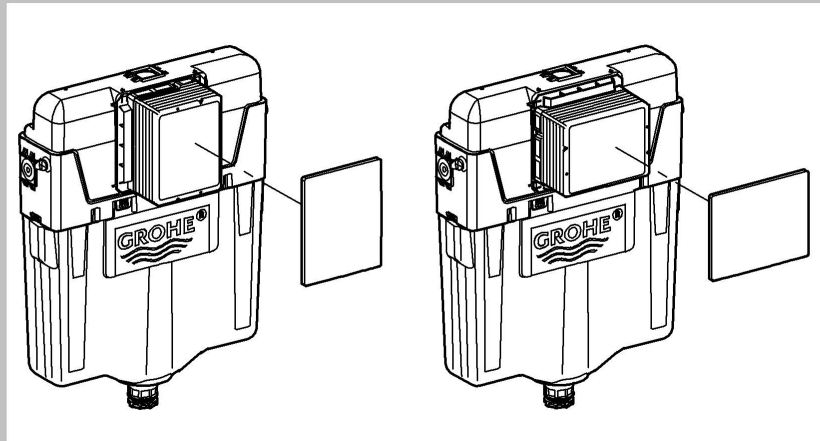

..... 6

Design & Quality Engineering GROHE Germany

99.770.031/ÄM 222128/09.11

GROHE

 ENJOY WATER®

1

2a

2b