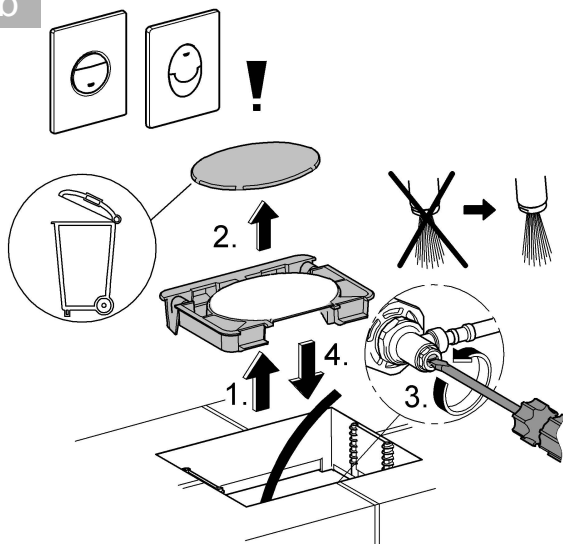

..... 6

Design & Quality Engineering GROHE Germany

99.770.031/ÄM 222128/09.11

GROHE

 ENJOY WATER®

1

2a

2b