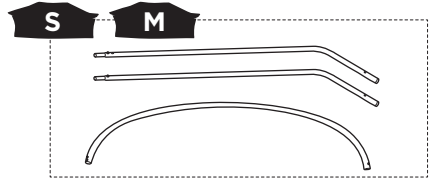

➤ Instructions

Thule Approach Annex

901019, 901020, 901021

➤ **Video Instructions**

Thule Approach Annex

	Weight	Dimensions Floor L x W	Height
S Thule Approach Annex S 901019	6.2 kg 13.7 lbs	187 x 201 cm 74 x 79 in	165 - 215 cm 65 - 85 in
M Thule Approach Annex M 901020	7.3 kg 16.1 lbs	203 x 220 cm 80 x 87 in	165 - 215 cm 65 - 85 in
L Thule Approach Annex L 901021	7.7 kg 17 lbs	253 x 220 cm 99 x 87 in	165 - 215 cm 65 - 85 in