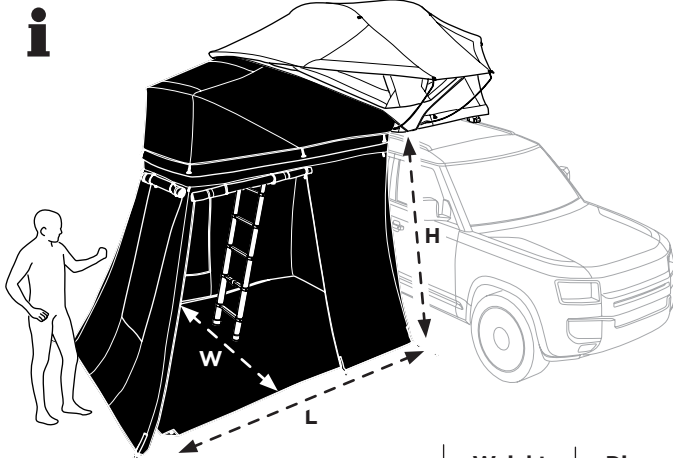

➤ Instructions

Thule Approach Annex

901019, 901020, 901021

➤ **Video Instructions**

Thule Approach Annex

	Weight	Dimensions Floor L x W	Height
S Thule Approach Annex S 901019	6.2 kg 13.7 lbs	187 x 201 cm 74 x 79 in	165 - 215 cm 65 - 85 in
M Thule Approach Annex M 901020	7.3 kg 16.1 lbs	203 x 220 cm 80 x 87 in	165 - 215 cm 65 - 85 in
L Thule Approach Annex L 901021	7.7 kg 17 lbs	253 x 220 cm 99 x 87 in	165 - 215 cm 65 - 85 in