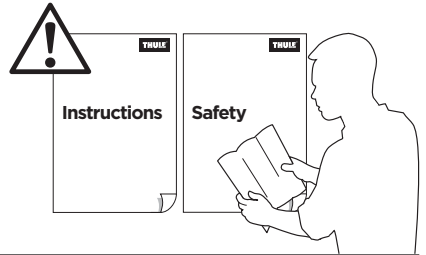

➤ Instructions

Thule Approach Annex

901019, 901020, 901021

➤ **Video Instructions**

Thule Approach Annex

	Weight	Dimensions Floor L x W	Height
S Thule Approach Annex S 901019	6.2 kg 13.7 lbs	187 x 201 cm 74 x 79 in	165 - 215 cm 65 - 85 in
M Thule Approach Annex M 901020	7.3 kg 16.1 lbs	203 x 220 cm 80 x 87 in	165 - 215 cm 65 - 85 in
L Thule Approach Annex L 901021	7.7 kg 17 lbs	253 x 220 cm 99 x 87 in	165 - 215 cm 65 - 85 in