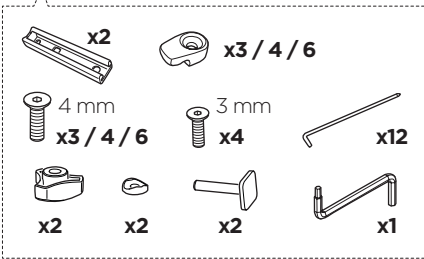

➤ Instructions

Thule Approach Annex

901019, 901020, 901021

➤ **Video Instructions**

Thule Approach Annex

	Weight	Dimensions Floor L x W	Height
S Thule Approach Annex S 901019	6.2 kg 13.7 lbs	187 x 201 cm 74 x 79 in	165 - 215 cm 65 - 85 in
M Thule Approach Annex M 901020	7.3 kg 16.1 lbs	203 x 220 cm 80 x 87 in	165 - 215 cm 65 - 85 in
L Thule Approach Annex L 901021	7.7 kg 17 lbs	253 x 220 cm 99 x 87 in	165 - 215 cm 65 - 85 in

A

8

x4

i

Max 20 kg
44 lbs

i

i

A