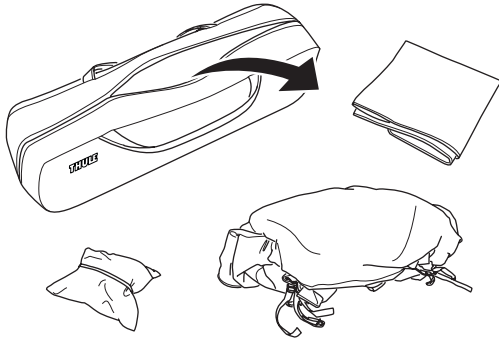

➤ Instructions

Thule Approach Annex

901019, 901020, 901021

➤ **Video Instructions**

Thule Approach Annex

	Weight	Dimensions Floor L x W	Height
S Thule Approach Annex S 901019	6.2 kg 13.7 lbs	187 x 201 cm 74 x 79 in	165 - 215 cm 65 - 85 in
M Thule Approach Annex M 901020	7.3 kg 16.1 lbs	203 x 220 cm 80 x 87 in	165 - 215 cm 65 - 85 in
L Thule Approach Annex L 901021	7.7 kg 17 lbs	253 x 220 cm 99 x 87 in	165 - 215 cm 65 - 85 in