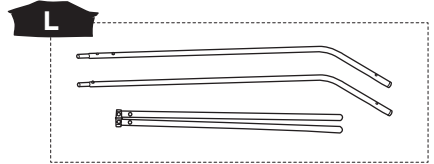

➤ Instructions

Thule Approach Annex

901019, 901020, 901021

➤ **Video Instructions**

Thule Approach Annex

	Weight	Dimensions Floor L x W	Height
S Thule Approach Annex S 901019	6.2 kg 13.7 lbs	187 x 201 cm 74 x 79 in	165 - 215 cm 65 - 85 in
M Thule Approach Annex M 901020	7.3 kg 16.1 lbs	203 x 220 cm 80 x 87 in	165 - 215 cm 65 - 85 in
L Thule Approach Annex L 901021	7.7 kg 17 lbs	253 x 220 cm 99 x 87 in	165 - 215 cm 65 - 85 in