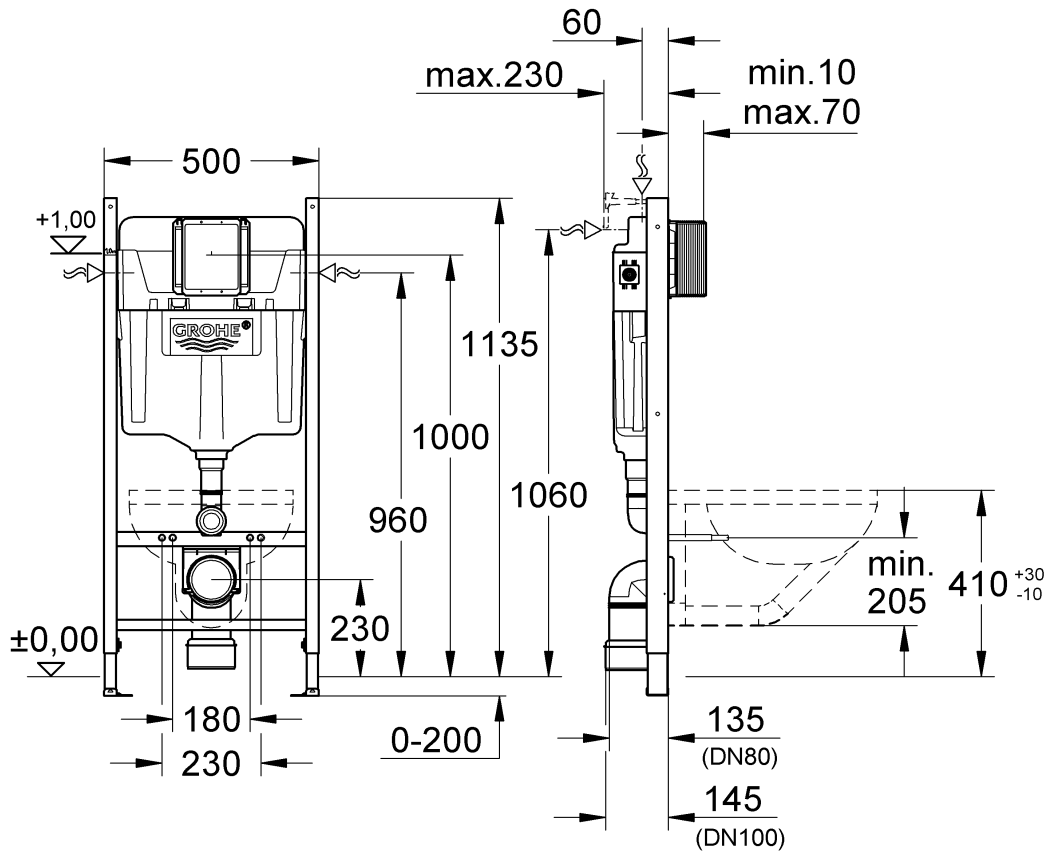

38 719  
 38 790  
 38 840  
 38 983  
 38 984

Design & Quality Engineering GROHE Germany

99.516.031/ÄM 221668/12.11

1

2

3

4

5