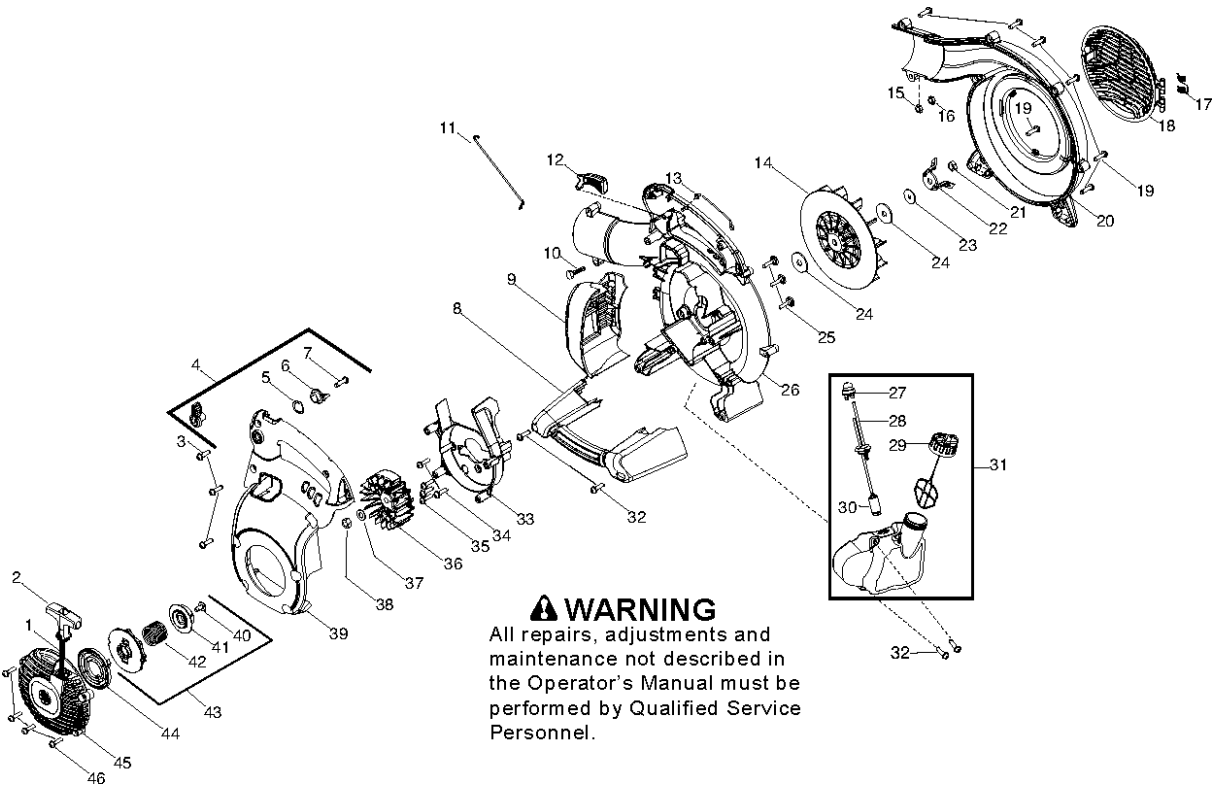

# SPARE PARTS LIST

## BLOWERS

125 BVX, 952715645, 2015-04, EU, RoW,  
AU, NZ

## ENGINE

125 BVX, 952715645, 2015-04, EU, RoW, AU, NZ

Ref	Part No	Description	Remark	QTY KIT
1	545 11 19-01	MUFFLER ASSY	(Incl 2,3,4,5)	1
2	545 08 18-13	GASKET		1
3	545 08 18-10	KIT	(Incl 5)	1
4	530 05 89-82	BOLT		1
5	530 01 52-41	SCREW		1
6	545 04 93-01	SWITCH		1
7	545 12 82-01	PROTECTOR, SWITCH		1
8	952 03 02-49	SPARK PLUG		1
9	*****	SEE SERVICE REFERENCE	Cylinder - Chrome	1
10	545 13 25-01	BOOT, CARB		1
11	530 01 61-87	SCREW		1
12	545 13 33-01	PLATE		1
13	545 08 18-13	GASKET		1
14	545 08 18-11	KIT	(Incl 13,16)	1
15	530 04 77-21	PRIMER		1
16	545 08 18-13	GASKET		1
17	545 10 98-01	BASE, AIRBOX		1
18	530 01 61-01	NUT		1
19	545 11 21-01	AIR FILTER		1
20	545 10 96-01	COVER		1
21	530 05 97-96	KNOB ASSY AIRBOX COVER		1
22	545 10 82-02	ASSY, LEADWIRE		1
23	545 10 81-01	IGNITION MODULE		1
24	530 01 64-56	SCREW		1
25	545 08 18-14	KIT	(Incl 26,27)	1
26	530 01 92-83	PISTON RING		1
27	530 01 51-62	CIRCLIP		1
28	545 08 18-16	KIT		1
29	545 01 34-01	BEARING		1
30	545 08 18-15	KIT		1
31	545 08 18-13	GASKET		1
32	545 06 83-01	BEARING CAP		1
33	530 01 59-40	SCREW		1
34	530 01 58-97	SCREW		1
35	545 08 18-13	GASKET	(Incl 2,13,16,31)	1
36	545 08 18-61	LABEL		1

Serial Number - 20121299999 and lower, please use the following parts:  
 Page 1, Ref.# 27 - 545081841 Kit - Fuel Line  
 Page 1, Ref.# 28 - 530150350 Cap - Fuel  
 Page 1, Ref.# 30 - 545108901 Kit - Fuel Tank Assembly