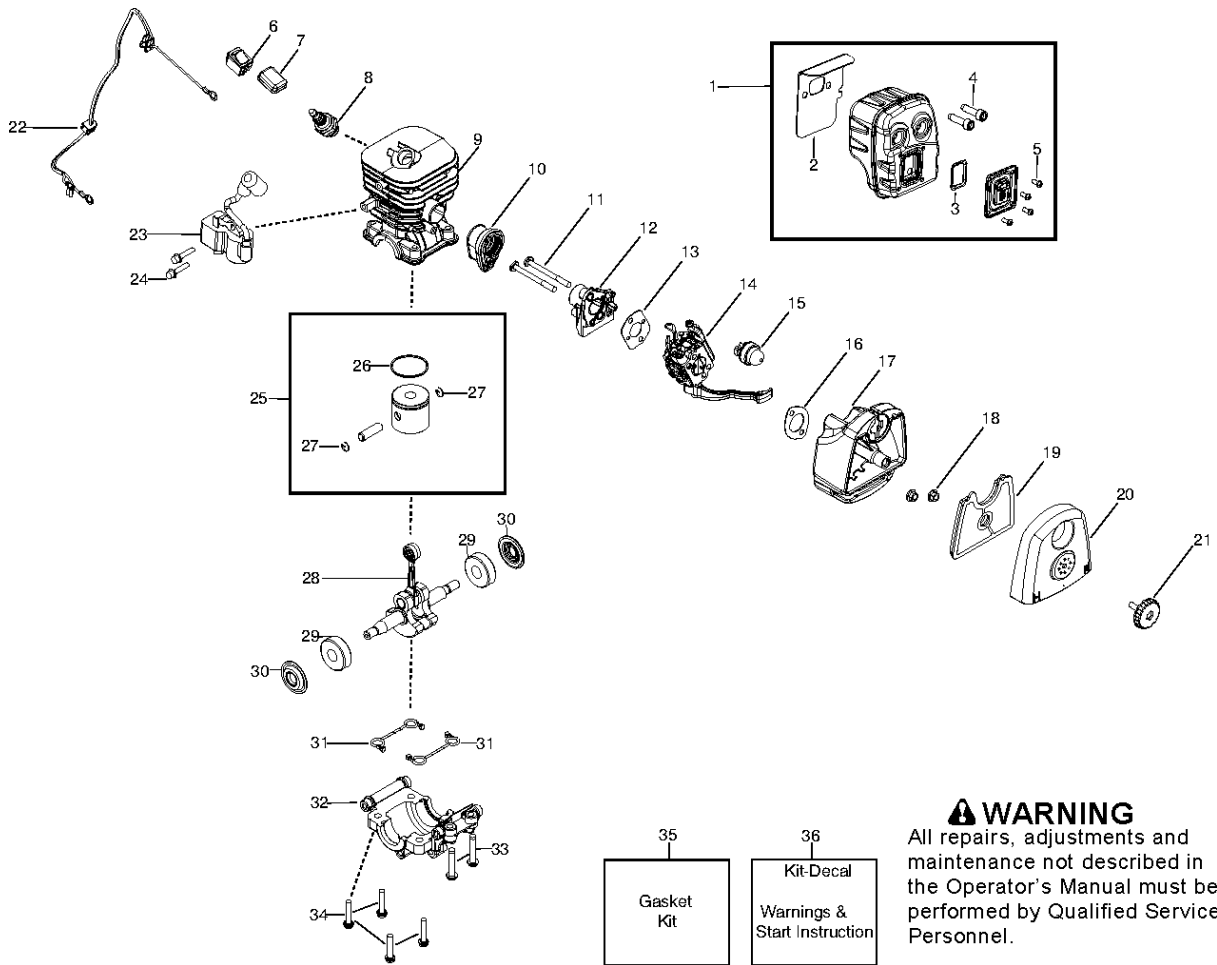

# SPARE PARTS LIST

## ENGINE

125 BVX, 952715645, 2015-04, EU, RoW, AU, NZ

Ref	Part No	Description	Remark	QTY KIT
1	545 11 19-01	MUFFLER ASSY	(Incl 2,3,4,5)	1
2	545 08 18-13	GASKET		1
3	545 08 18-10	KIT	(Incl 5)	1
4	530 05 89-82	BOLT		1
5	530 01 52-41	SCREW		1
6	545 04 93-01	SWITCH		1
7	545 12 82-01	PROTECTOR, SWITCH		1
8	952 03 02-49	SPARK PLUG		1
9	*****	SEE SERVICE REFERENCE	Cylinder - Chrome	1
10	545 13 25-01	BOOT, CARB		1
11	530 01 61-87	SCREW		1
12	545 13 33-01	PLATE		1
13	545 08 18-13	GASKET		1
14	545 08 18-11	KIT	(Incl 13,16)	1
15	530 04 77-21	PRIMER		1
16	545 08 18-13	GASKET		1
17	545 10 98-01	BASE, AIRBOX		1
18	530 01 61-01	NUT		1
19	545 11 21-01	AIR FILTER		1
20	545 10 96-01	COVER		1
21	530 05 97-96	KNOB ASSY AIRBOX COVER		1
22	545 10 82-02	ASSY, LEADWIRE		1
23	545 10 81-01	IGNITION MODULE		1
24	530 01 64-56	SCREW		1
25	545 08 18-14	KIT	(Incl 26,27)	1
26	530 01 92-83	PISTON RING		1
27	530 01 51-62	CIRCLIP		1
28	545 08 18-16	KIT		1
29	545 01 34-01	BEARING		1
30	545 08 18-15	KIT		1
31	545 08 18-13	GASKET		1
32	545 06 83-01	BEARING CAP		1
33	530 01 59-40	SCREW		1
34	530 01 58-97	SCREW		1
35	545 08 18-13	GASKET	(Incl 2,13,16,31)	1
36	545 08 18-61	LABEL		1

## SERVICE REFERENCE

125 BVX, 952715645, 2015-04, EU, RoW, AU, NZ

Part No	Description	Remark	QTY KIT
530 01 51-27	WASHER		1
530 15 03-50	TANK CAP		1
545 00 80-35	SCROLL		1
545 00 80-36	BLADE MULCH		1
545 08 18-16	KIT		1
545 08 18-41	KIT		1
545 10 76-03	CRANKSHAFT		1
545 10 89-01	FUEL TANK ASSY		1
545 13 26-01	CYLINDER		1
545 13 28-01	SCROLL, FLYWHEEL		1
545 16 45-01	WASHER		1
545 16 45-01	WASHER		1
545 17 32-01	IMPELLER		1
545 20 28-01	BLADE MULCH		1
578 93 15-01	FUEL CAP ASSY		1
578 94 32-01	FUEL TANK ASSY		1
581 44 94-01	IMPELLER		1