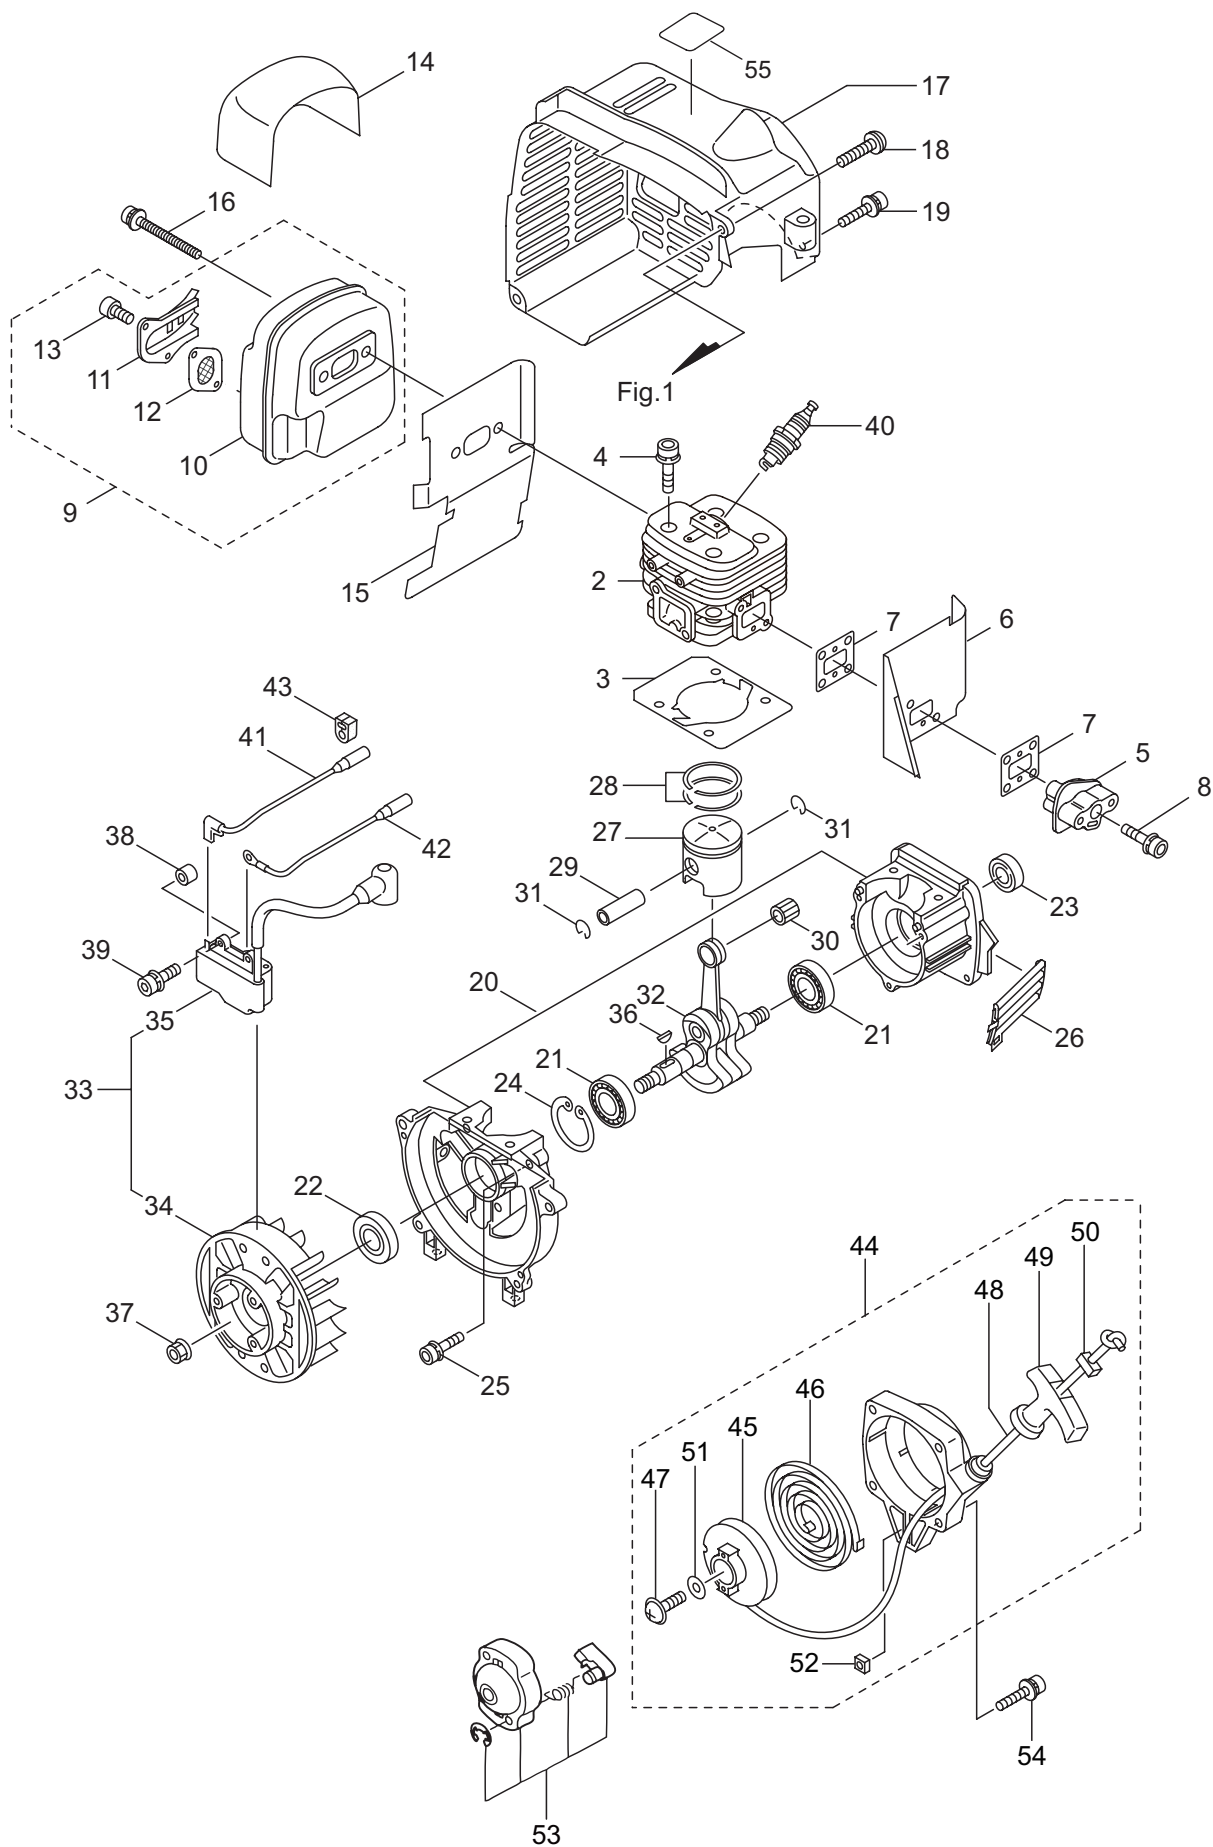

2. MM300 ENGINE (CYLINDER, CRANKCASE)

Ref. No.	Part No.	Part Name	Q'ty	Remarks
2-1	859719	Engine	1	CE300D/04
2-2	286791	Cylinder	1	
2-3	286846	Gasket	1	
2-4	261250	Cap Screw	4	M5x20
2-5	282579	Insulator	1	
2-6	281590	Air Duct	1	
2-7	261171	Gasket	2	
2-8	265924	Cap Screw	2	M5x25
2-9	275189	Maffler Ass'y	1	Incl.10-13
2-10	288180	Muffler Comp	1	
2-11	268171	Muffler Tail	1	
2-12	267056	Spark Arrester	1	
2-13	265107	Cap Screw	2	M4x10
2-14	268461	Holder	1	
2-15	281589	Gasket	1	
2-16	266402	Cap Screw	2	M5x55
2-17	289293	Top Cover	1	
2-18	122095	Screw	2	M5x20
2-19	265724	Cap Screw	2	M4x25
2-20	286851	Crankcase	1	
2-21	280488	Bearing	2	PPL 6001
2-22	261492	Oil Seal	1	ISCD12287
2-23	261386	Oil Seal	1	ISCD12227
2-24	055185	Snap Ring	1	#28
2-25	261612	Cap Screw	3	M5x30
2-26	281442	Screen	1	
2-27	283380	Piston	1	
2-28	265067	Piston Ring	2	(2)Required
2-29	265068	Piston Pin	1	
2-30	265225	Bearing,Needle	1	
2-31	261393	Clip,Piston Pin	2	
2-32	265141	Crankshaft/Conn.Rod Ass'y	1	
2-33	287004	Magneto Ass'y	1	Incl.34,35
2-34	286889	Rotor/Fan	1	
2-35	282010	Ignition Coil Ass'y	1	
2-36	261076	Woodruff Key	1	3x10
2-37	261417	Nut,Rotor	1	M8
2-38	280381	Spacer	2	
2-39	261256	Cap Screw	2	M4x25
2-40	285982	Spark Plug	1	NGK BPM8Y
2-41	281864	Lead	1	
2-42	282087	Lead	1	
2-43	281172	Grommet	1	
2-44	282757	Starter Ass'y	1	Incl.45-52
2-45	280492	Reel	1