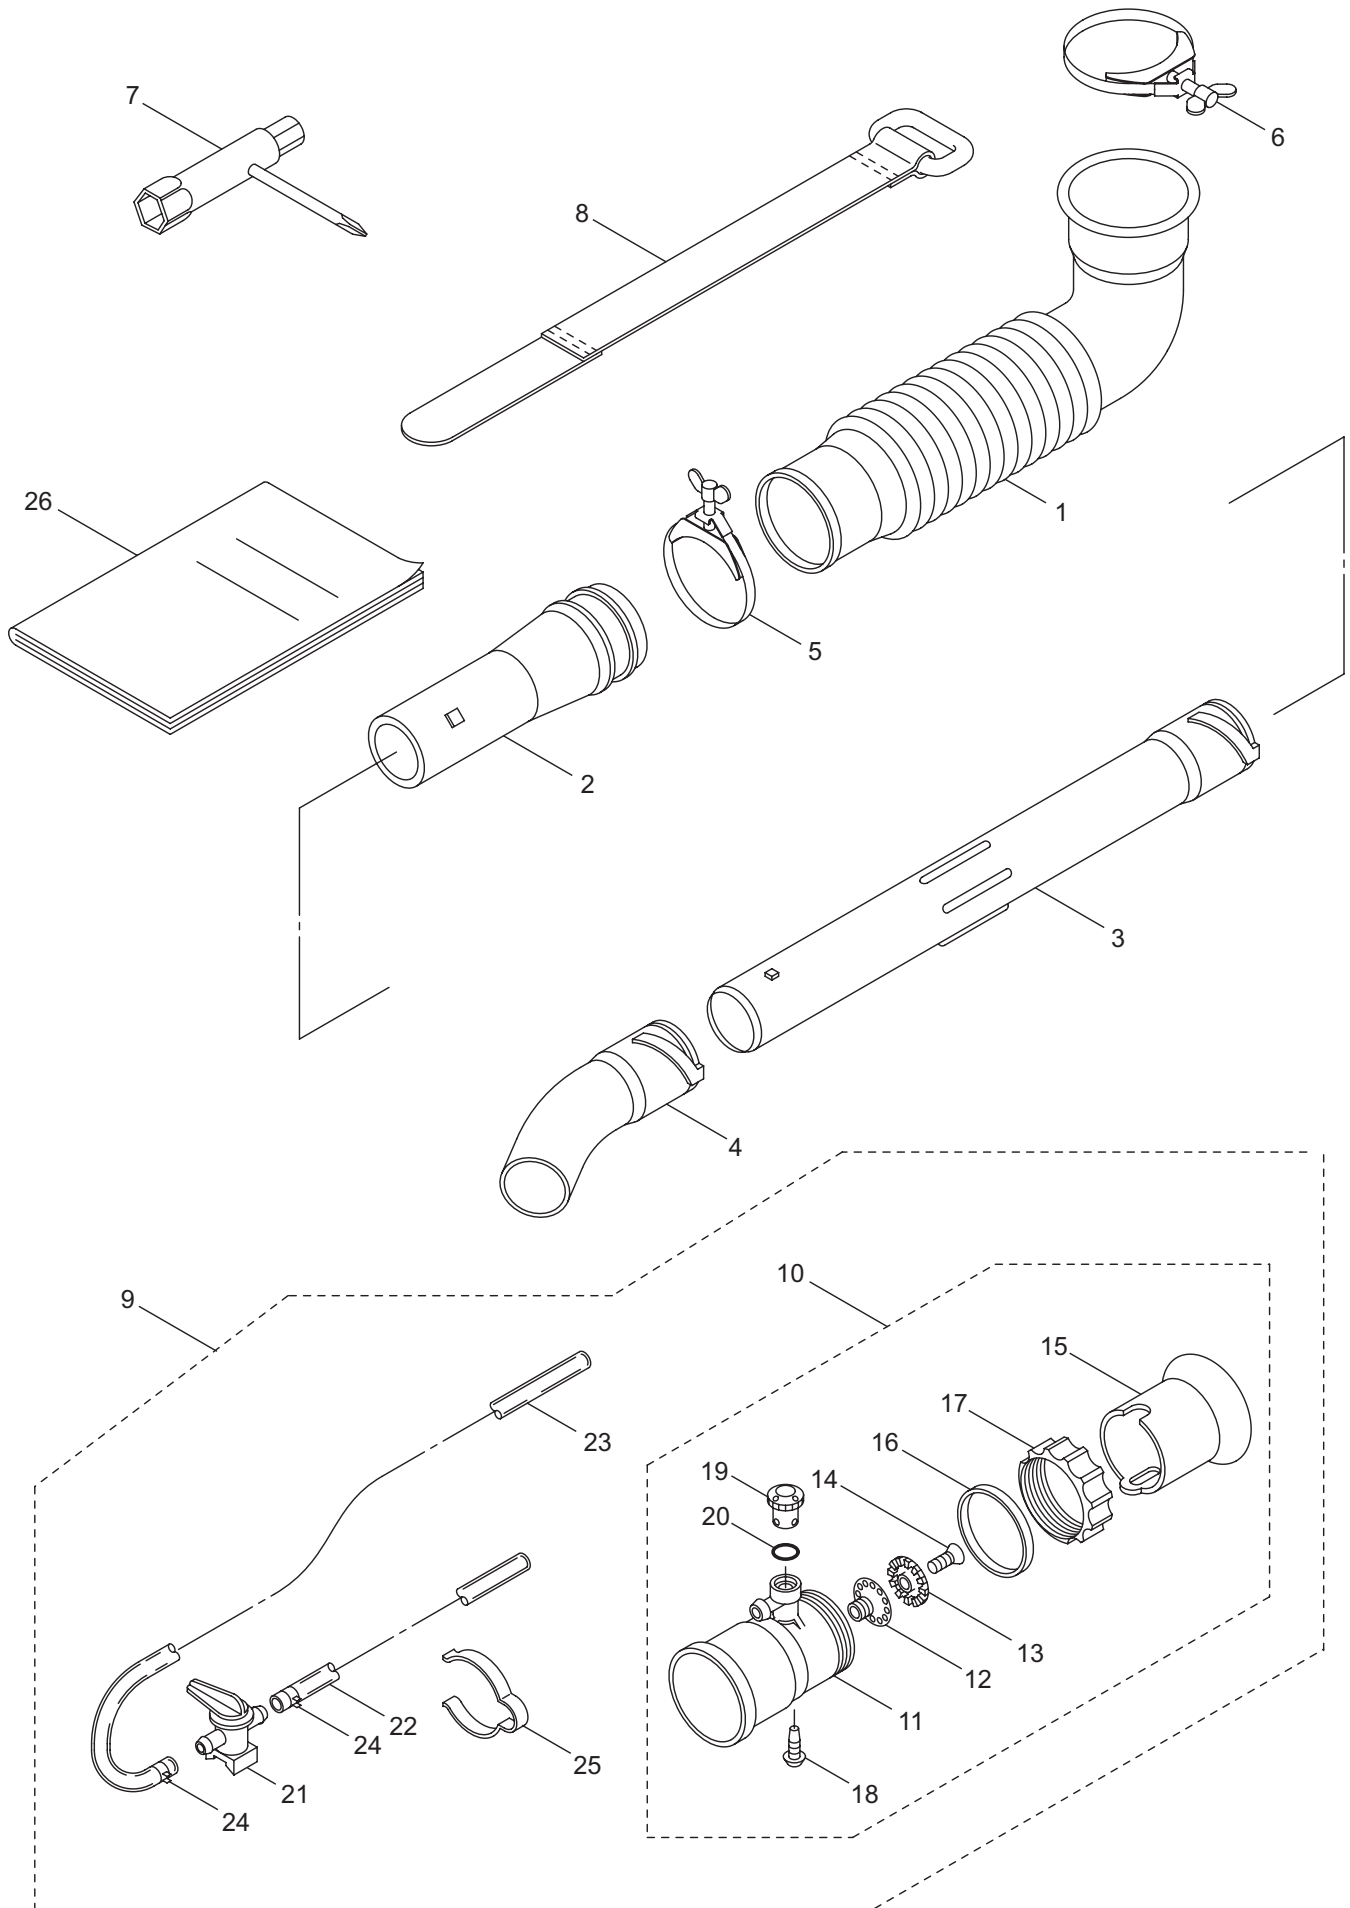

4. MM300 ACCESSORIES

Ref. No.	Part No.	Part Name	Q'ty	Remarks
4-1	118400	Flexble Pipe	1	
4-2	106721	Swivel Pipe	1	
4-3	107149	Straight Pipe	1	600L
4-4	106725	Bent Pipe	1	
4-5	128305	Clamp Ass'y	1	#78
4-6	128188	Clamp Ass'y	1	#85
4-7	127099	Box Spanner	1	
4-8	127720	Band	1	
4-9	275106	Mist Attachment	1	Incl.10-25
4-10	024412	Mist Nozzle Ass'y	1	Incl.11-20
4-11	029749	Mist Nozzle	1	
4-12	024801	Nozzle Tip	1	
4-13	024802	Nozzle Cap	1	
4-14	087499	Screw	1	M3x12
4-15	024803	Collar,Nozzle Head	1	
4-16	024800	Clamp Ring	1	
4-17	024804	Nut	1	M60x1.5
4-18	024811	Stopper	1	
4-19	024805	Cock	1	
4-20	011345	O-Ring	1	P12
4-21	101872	Mist Cock Ass'y	1	Incl.14
4-22	118975	Vinyl Pipe	1	9x12x1050L
4-23	024410	Vinyl Pipe	1	9x12x700L
4-24	043972	Hose Band	2	
4-25	024421	Stop Ring	2	
4-26	275107	Instruction Manual	1	MM300