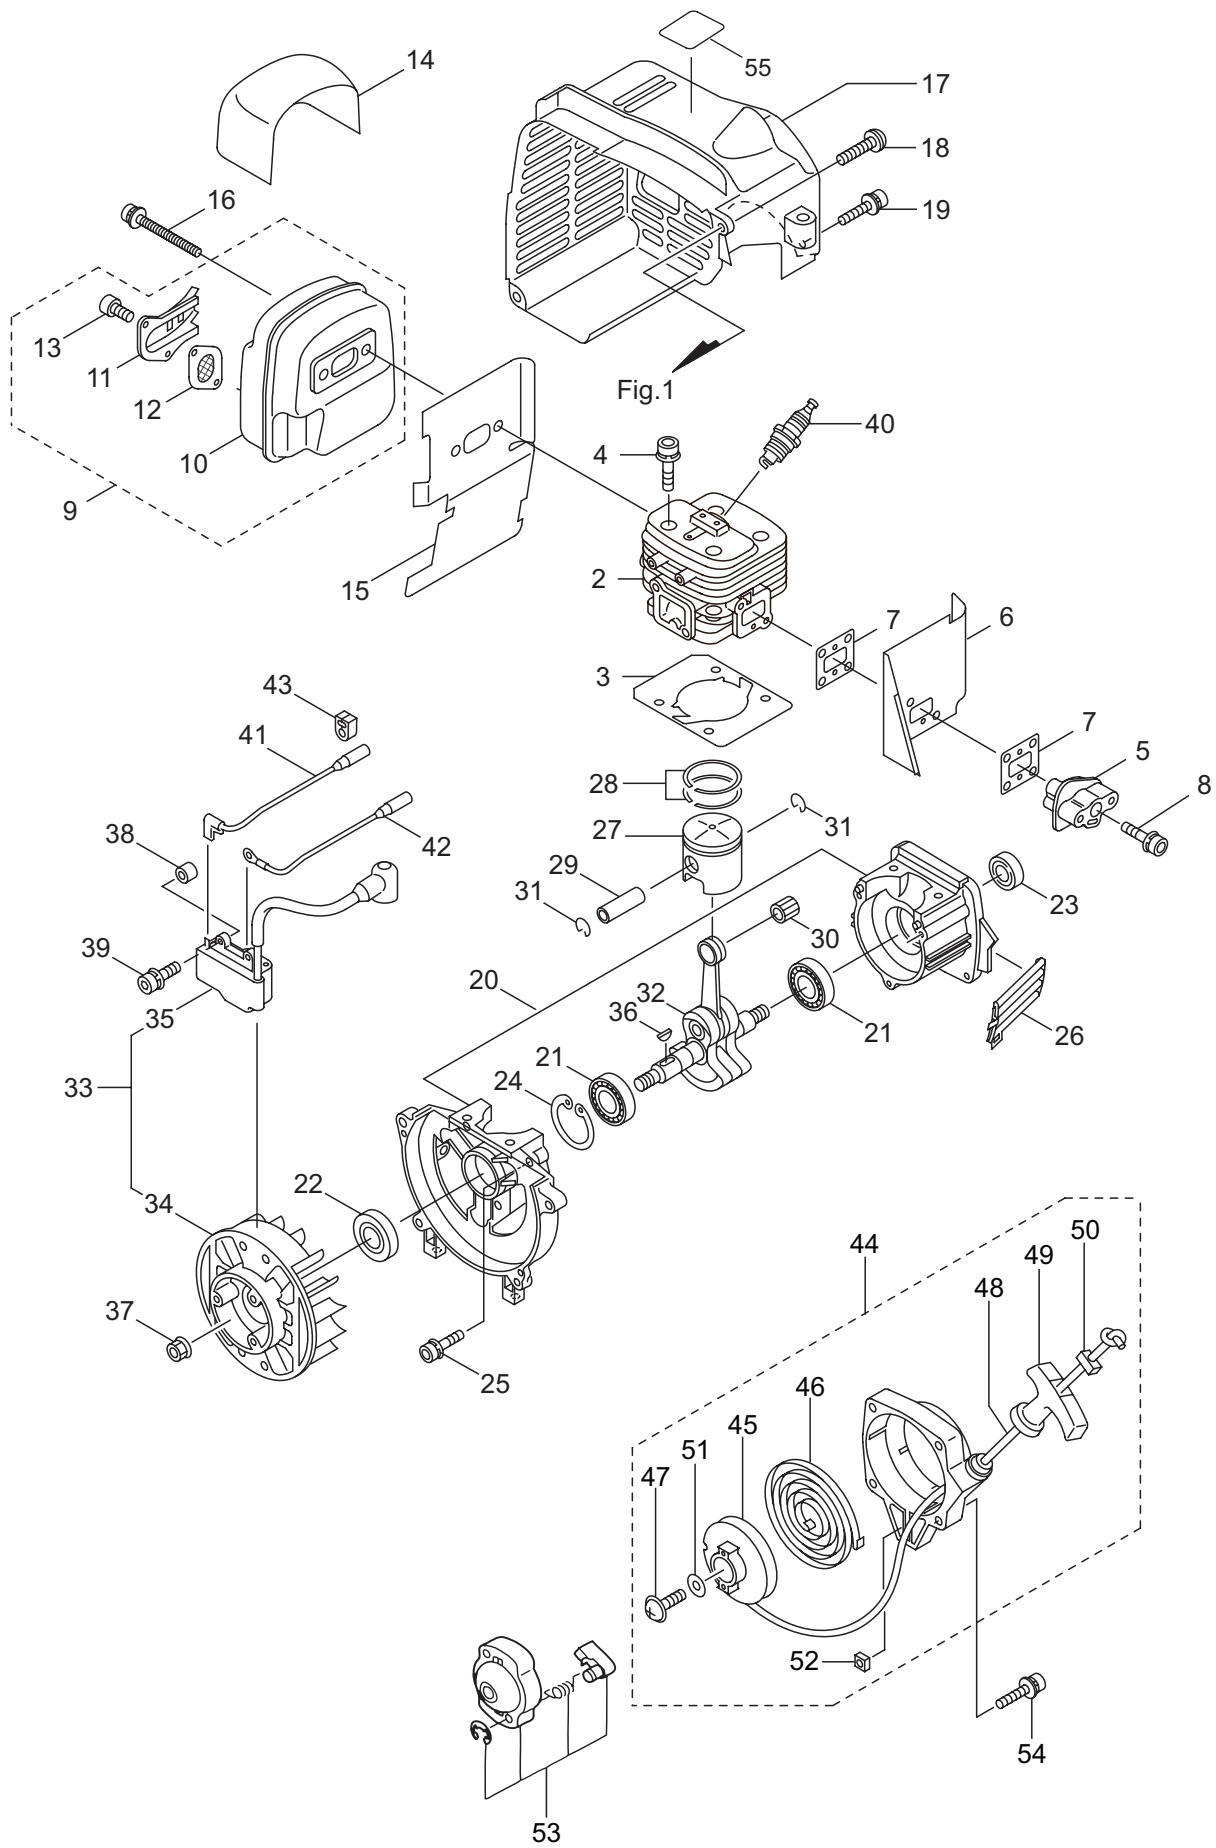

2. MM300 ENGINE (CYLINDER, CRANKCASE)

Ref. No.	Part No.	Part Name	Q'ty	Remarks
2-46	287421	Spiral Spring	1	
2-47	280494	Screw	1	
2-48	283616	Starter Rope	1	
2-49	282186	Starter Grip	1	
2-50	282187	Stopper	1	
2-51	280547	Washer	1	
2-52	269423	Nut	1	
2-53	269492	Starter Pulley Ass'y	1	
2-54	265724	Cap Screw	2	M4x25
2-55	285188	Label	1