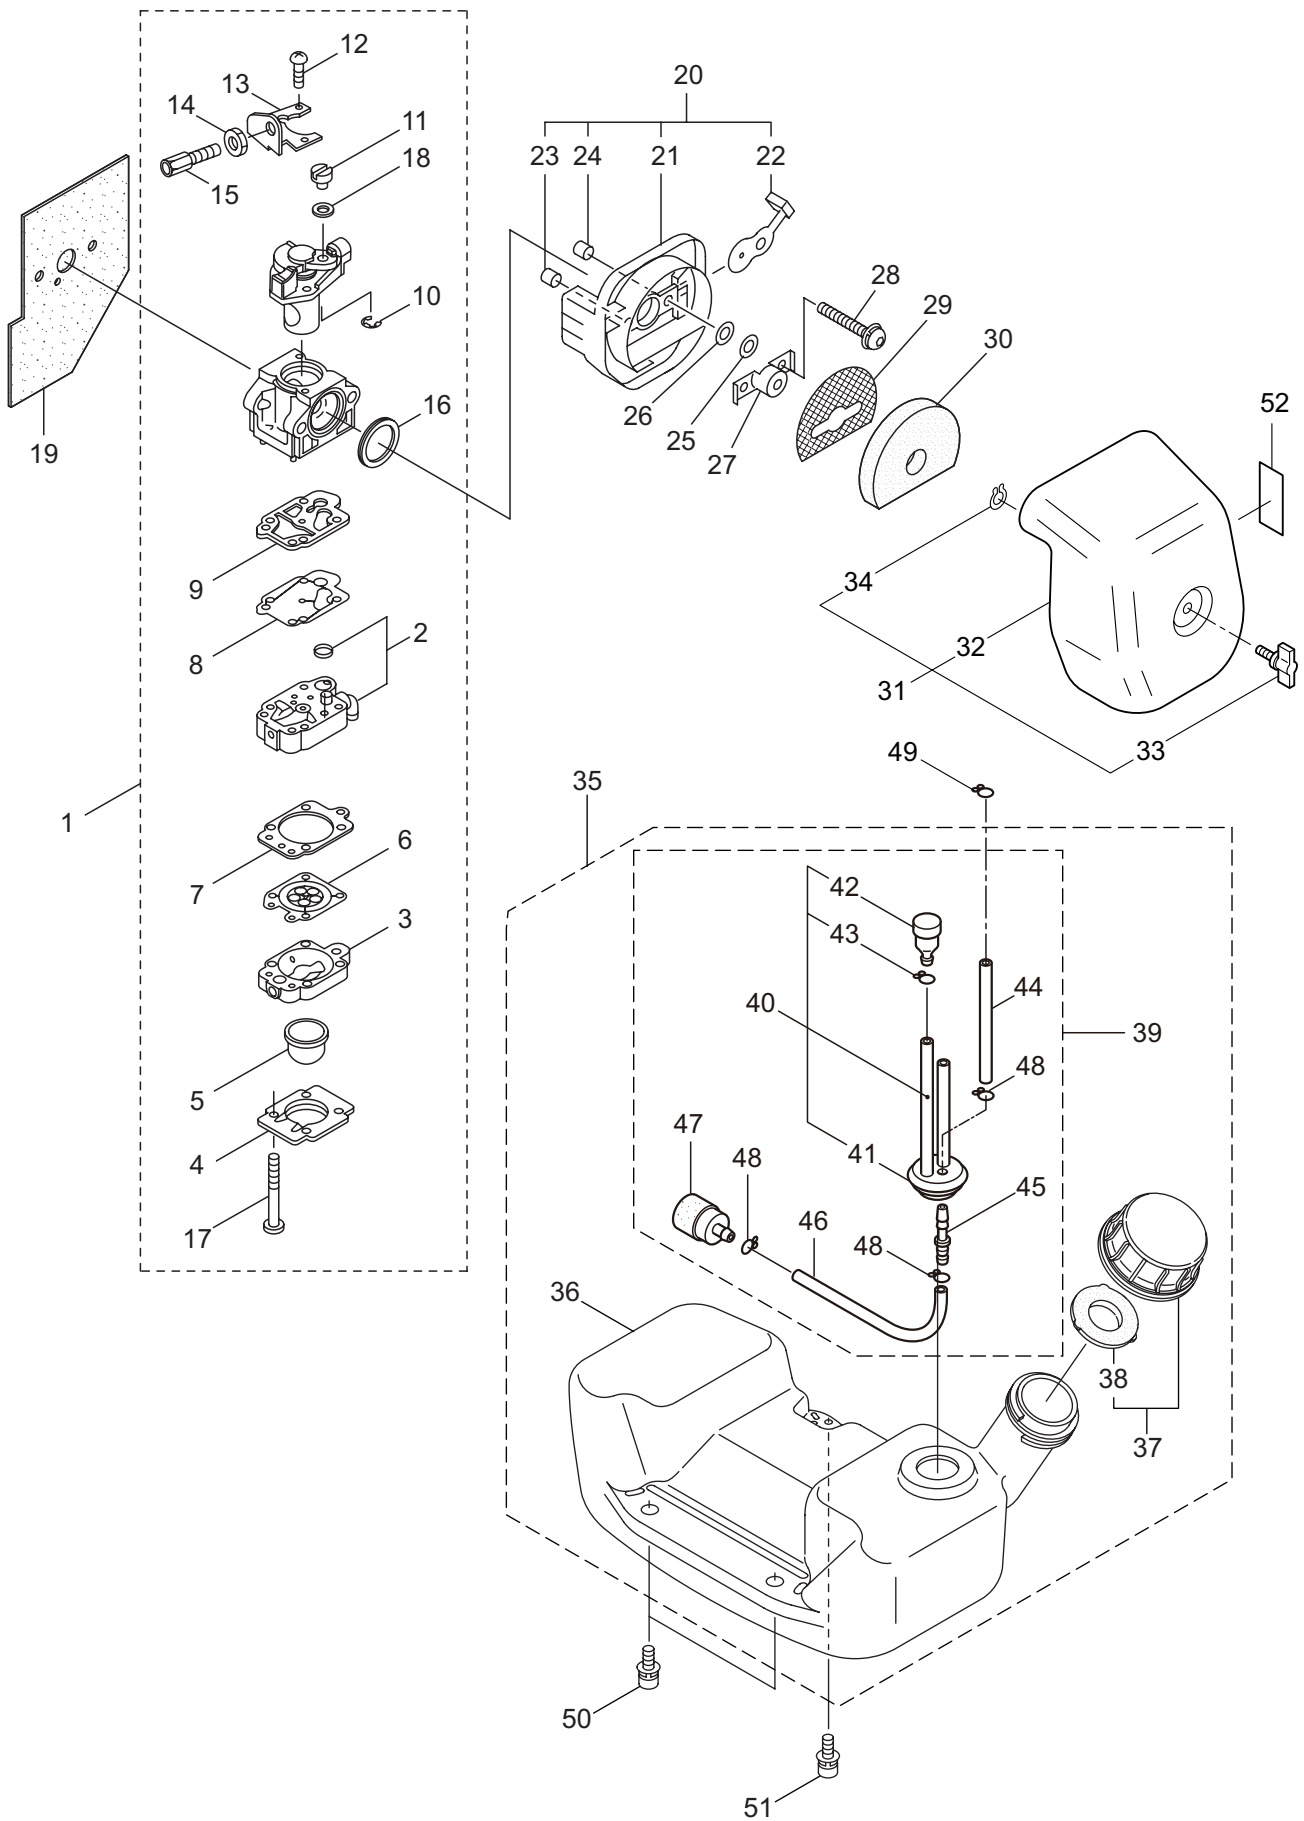

3. MM300 ENGINE (CARBURETOR, FUEL TANK)

Ref. No.	Part No.	Part Name	Q'ty	Remarks
3-46	289033	Pipe	1	3x5x100L
3-47	264653	Filter Ass'y	1	
3-48	261117	Clip	3	
3-49	261117	Clip	1	
3-50	268940	Screw	2	M5x18
3-51	281715	Cap Screw	1	M5x20
3-52	261352	Label	1	Choke