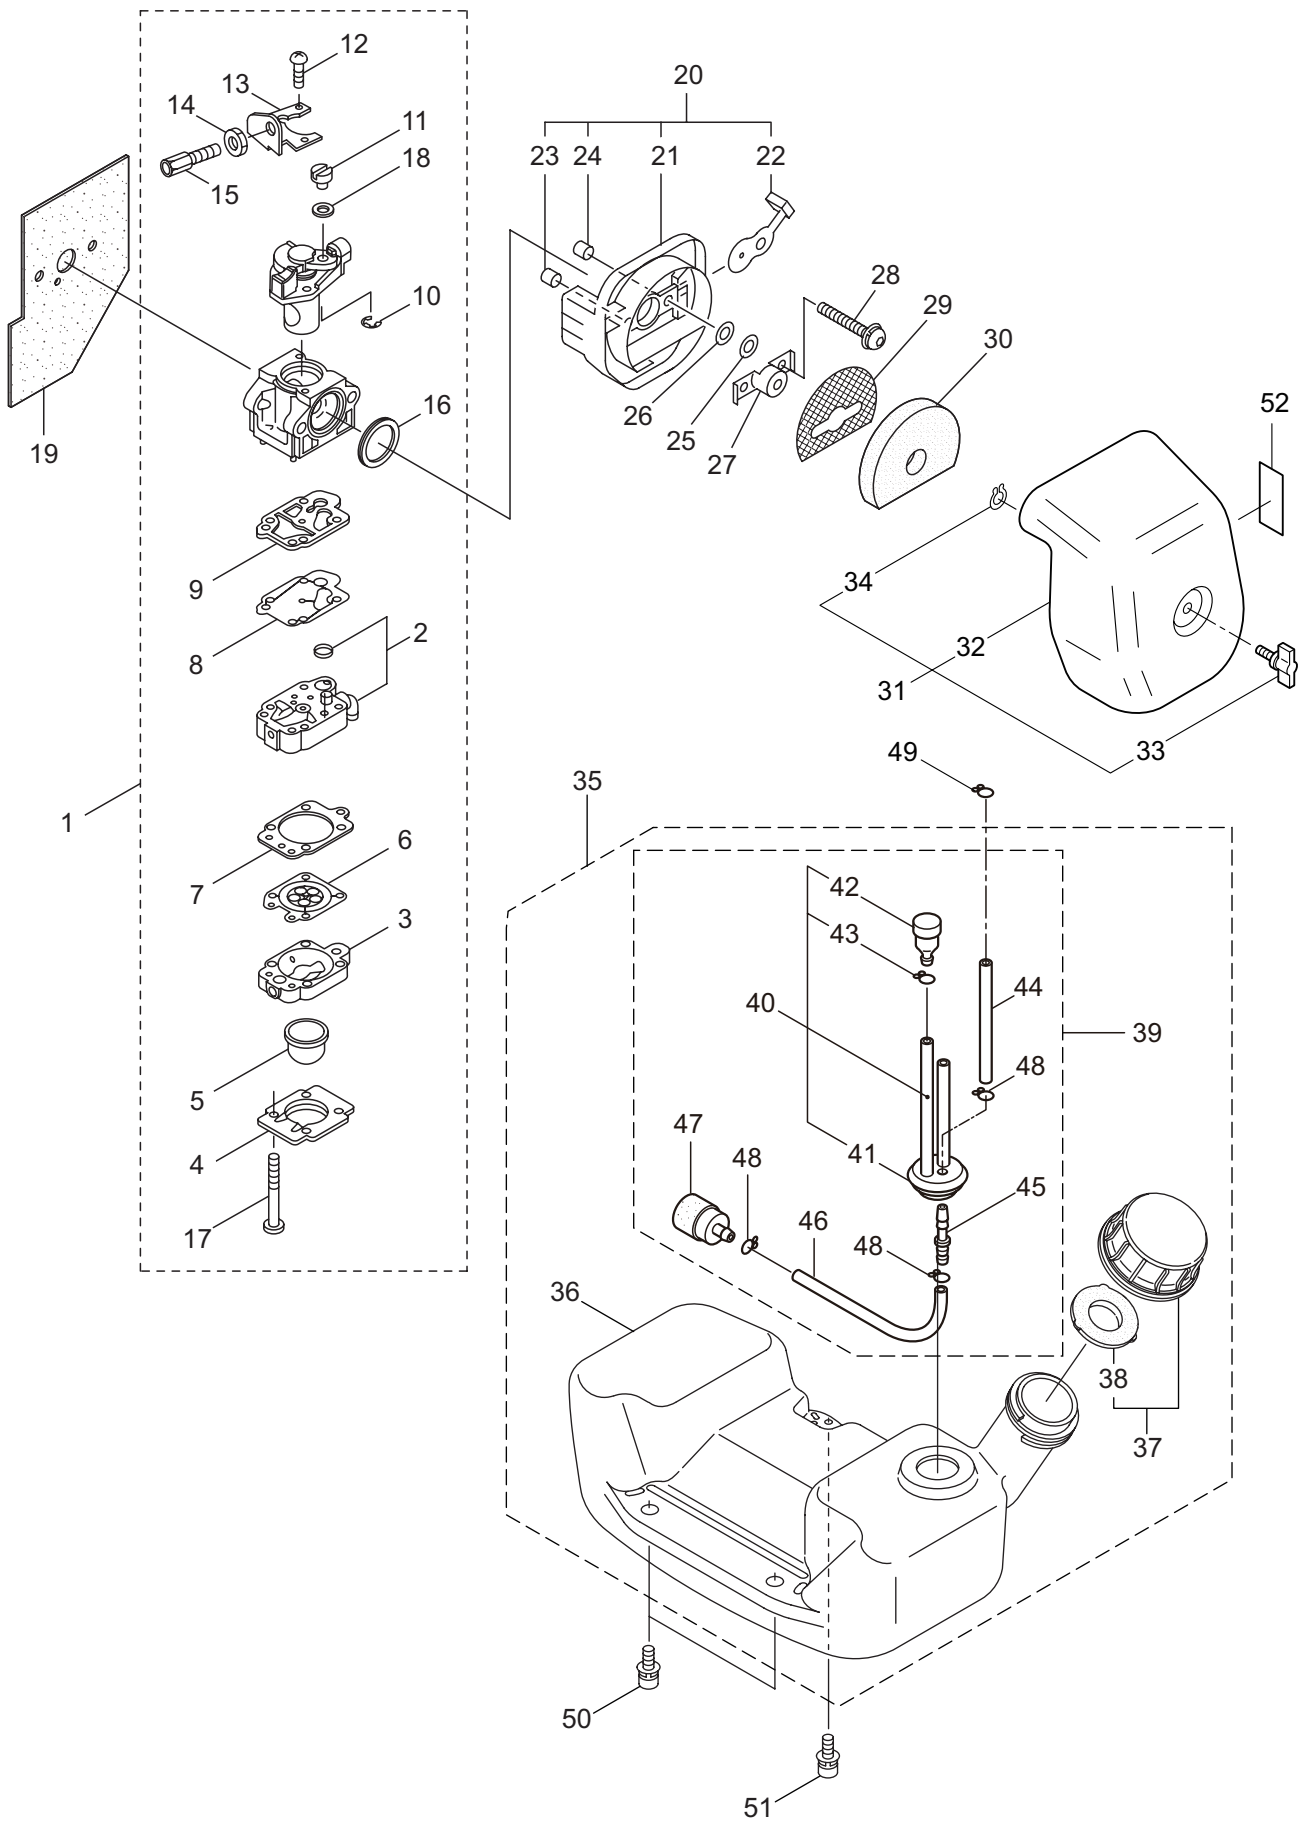

3. MM300 ENGINE (CARBURETOR, FUEL TANK)

Ref. No.	Part No.	Part Name	Q'ty	Remarks
3-1	288263	Carburetor Ass'y	1	Incl.2-18 New gasket required
3-2	264155	Pump Body	1	
3-3	262991	Purge Body	1	
3-4	262992	Cover Plate	1	
3-5	261874	Primer Bulb	1	
3-6	283905	Diaphragm, Meterring	1	
3-7	262993	Gasket	1	
3-8	262994	Diaphragm,Fuel Pump	1	
3-9	282576	Gasket	1	
3-10	261876	E-Ring	1	
3-11	261658	Swivel	1	
3-12	261875	Screw	2	
3-13	264677	Bracket	1	
3-14	261878	Nut	1	
3-15	261877	Adapter	1	
3-16	261657	Packing	1	
3-17	262996	Screw	4	
3-18	264678	Washer	1	
3-19	282578	Gasket	1	
3-20	268055	Air Filter Case Ass'y	1	Incl.21-24
3-21	268056	Air Filter Case	1	
3-22	268057	Valve	1	
3-23	268157	Sleeve	1	5.5x7.1x6L
3-24	268412	Sleeve	1	5.5x7.1x6.4L
3-25	263345	Packing	1	7.2x11xt1.3
3-26	263942	Washer	1	7.2x12xt0.15
3-27	263815	Stay	1	
3-28	264016	Cap Screw	2	M5x60
3-29	265026	Screen	1	
3-30	281861	Element	1	
3-31	268058	Air Filter Cover Ass'y	1	Incl.32-34
3-32	268059	Air Filter Cover	1	
3-33	281438	Knob	1	
3-34	261734	Snap Ring	1	#5
3-35	289038	Fuel Tank Ass'y	1	Incl.36-48
3-36	283891	Fuel Tank	1	
3-37	289043	Fuel Tank Cap Ass'y	1	Incl.38
3-38	287058	Gasket	1	
3-39	289035	Fuel Pipe Pick-up Ass'y	1	Incl.40-48
3-40	289036	Fuel Pipe Ass'y	1	Incl.41-43
3-41	268065	Grommet	1	
3-42	261590	Breather	1	
3-43	261117	Clip	1	
3-44	289028	Pipe A	1	3x5x53L
3-45	288921	Joint	1