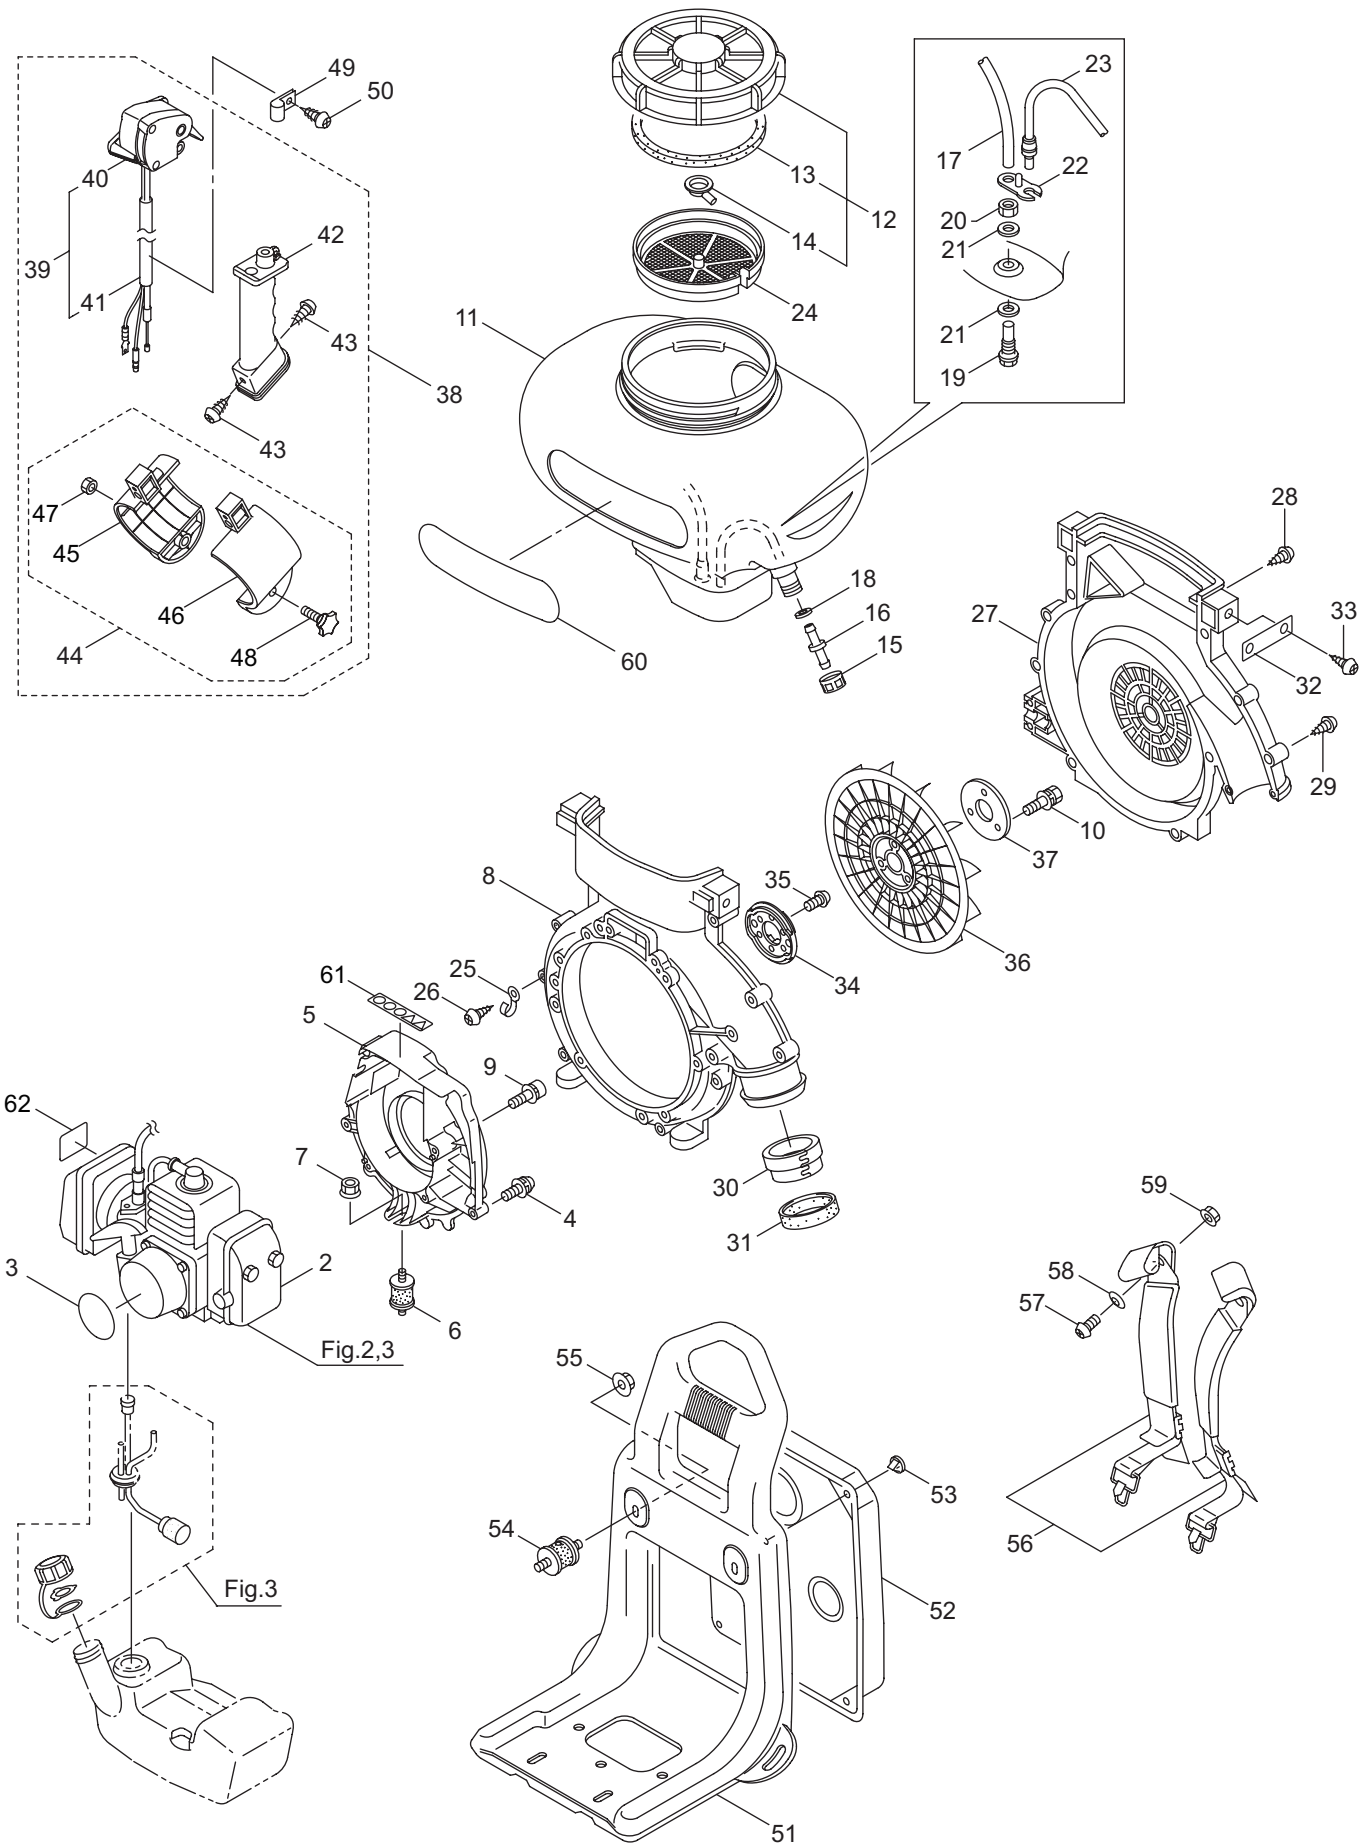

2015. 02.

MARUYAMA

P/N 523993

1. MM300
MAIN BODY

Ref. No.	Part No.	Part Name	Q'ty	Remarks
1-1	352799	MM300	1	
1-2	859719	Engine	1	CE300D/04
1-3	275105	Label	1	MM300
1-4	092005	Screw	5	5x15
1-5	130895	Flange	1	
1-6	101877	Buffer	1	
1-7	100234	Nut	1	M6
1-8	275109	Fan Case (Engine Side)	1	
1-9	125420	Cap Screw	4	M5x35
1-10	127528	Bolt	3	M6x30
1-11	118817	Chemical Tank	1	13L
1-12	091486	Cap, Chemical Tank	1	Incl,13,14
1-13	022362	Packing	1	
1-14	022363	Inner Cap	1	
1-15	022408	Cap, Hose Joint	1	
1-16	022409	Hose Joint	1	
1-17	100622	Rubber Tube	1	7x11x380L
1-18	028885	Packing	1	13x26xt2
1-19	107303	Joint Pipe	1	
1-20	101063	Joint Nut	1	
1-21	101062	Packing	2	16.5x27xt2.5
1-22	025863	Pipe Holder	1	
1-23	107237	Rubber Tube	1	
1-24	022410	Strainer	1	
1-25	109051	Clamp	1	
1-26	089806	Screw	1	M5x10
1-27	118521	Fan Case (Frame Side)	1	
1-28	128196	Tapping Screw	2	M5x14
1-29	130420	Tapping Screw	10	M5x25
1-30	118561	Collar	1	
1-31	118562	Band	1	
1-32	120320	Plate	2	
1-33	089826	Screw	4	M6x15
1-34	130053	Adapter	1	
1-35	130245	Bolt	3	M6x15
1-36	110466	Fan	1	
1-37	118248	Plate	1	
1-38	275147	Throttle Ass'y	1	Incl.39-48
1-39	275148	Throttle Lever Ass'y	1	Incl.40,41
1-40	125756	Throttle	1	
1-41	275149	Throttle Wire Ass'y	1	
1-42	118811	Grip	1	
1-43	127297	Screw	2	M5x20
1-44	125184	Band Ass'y	1	Incl.45-48
1-45	123132	Holder, (A)	1	

1. MM300 MAIN BODY

Ref. No.	Part No.	Part Name	Q'ty	Remarks
1-46	123134	Holder, (B)	1	
1-47	127298	Nut	1	M6
1-48	127299	Knob Bolt	1	M6x30
1-49	126049	Clamp	1	
1-50	127300	Screw	1	M5x18
1-51	110509	Backpack Frame	1	
1-52	130221	Cushion Pad	1	
1-53	100749	Fastener	4	#7
1-54	026223	Buffer	2	30-M6x14
1-55	127228	Nut	3	M6
1-56	127089	Shoulder Strap Ass'y	1	
1-57	123370	Screw	2	M6x20
1-58	127224	Washer	2	6x23xt1.6
1-59	127237	Nut	2	M6
1-60	275104	Label	1	MM300
1-61	132090	Label	1	
1-62	125747	Label	1	