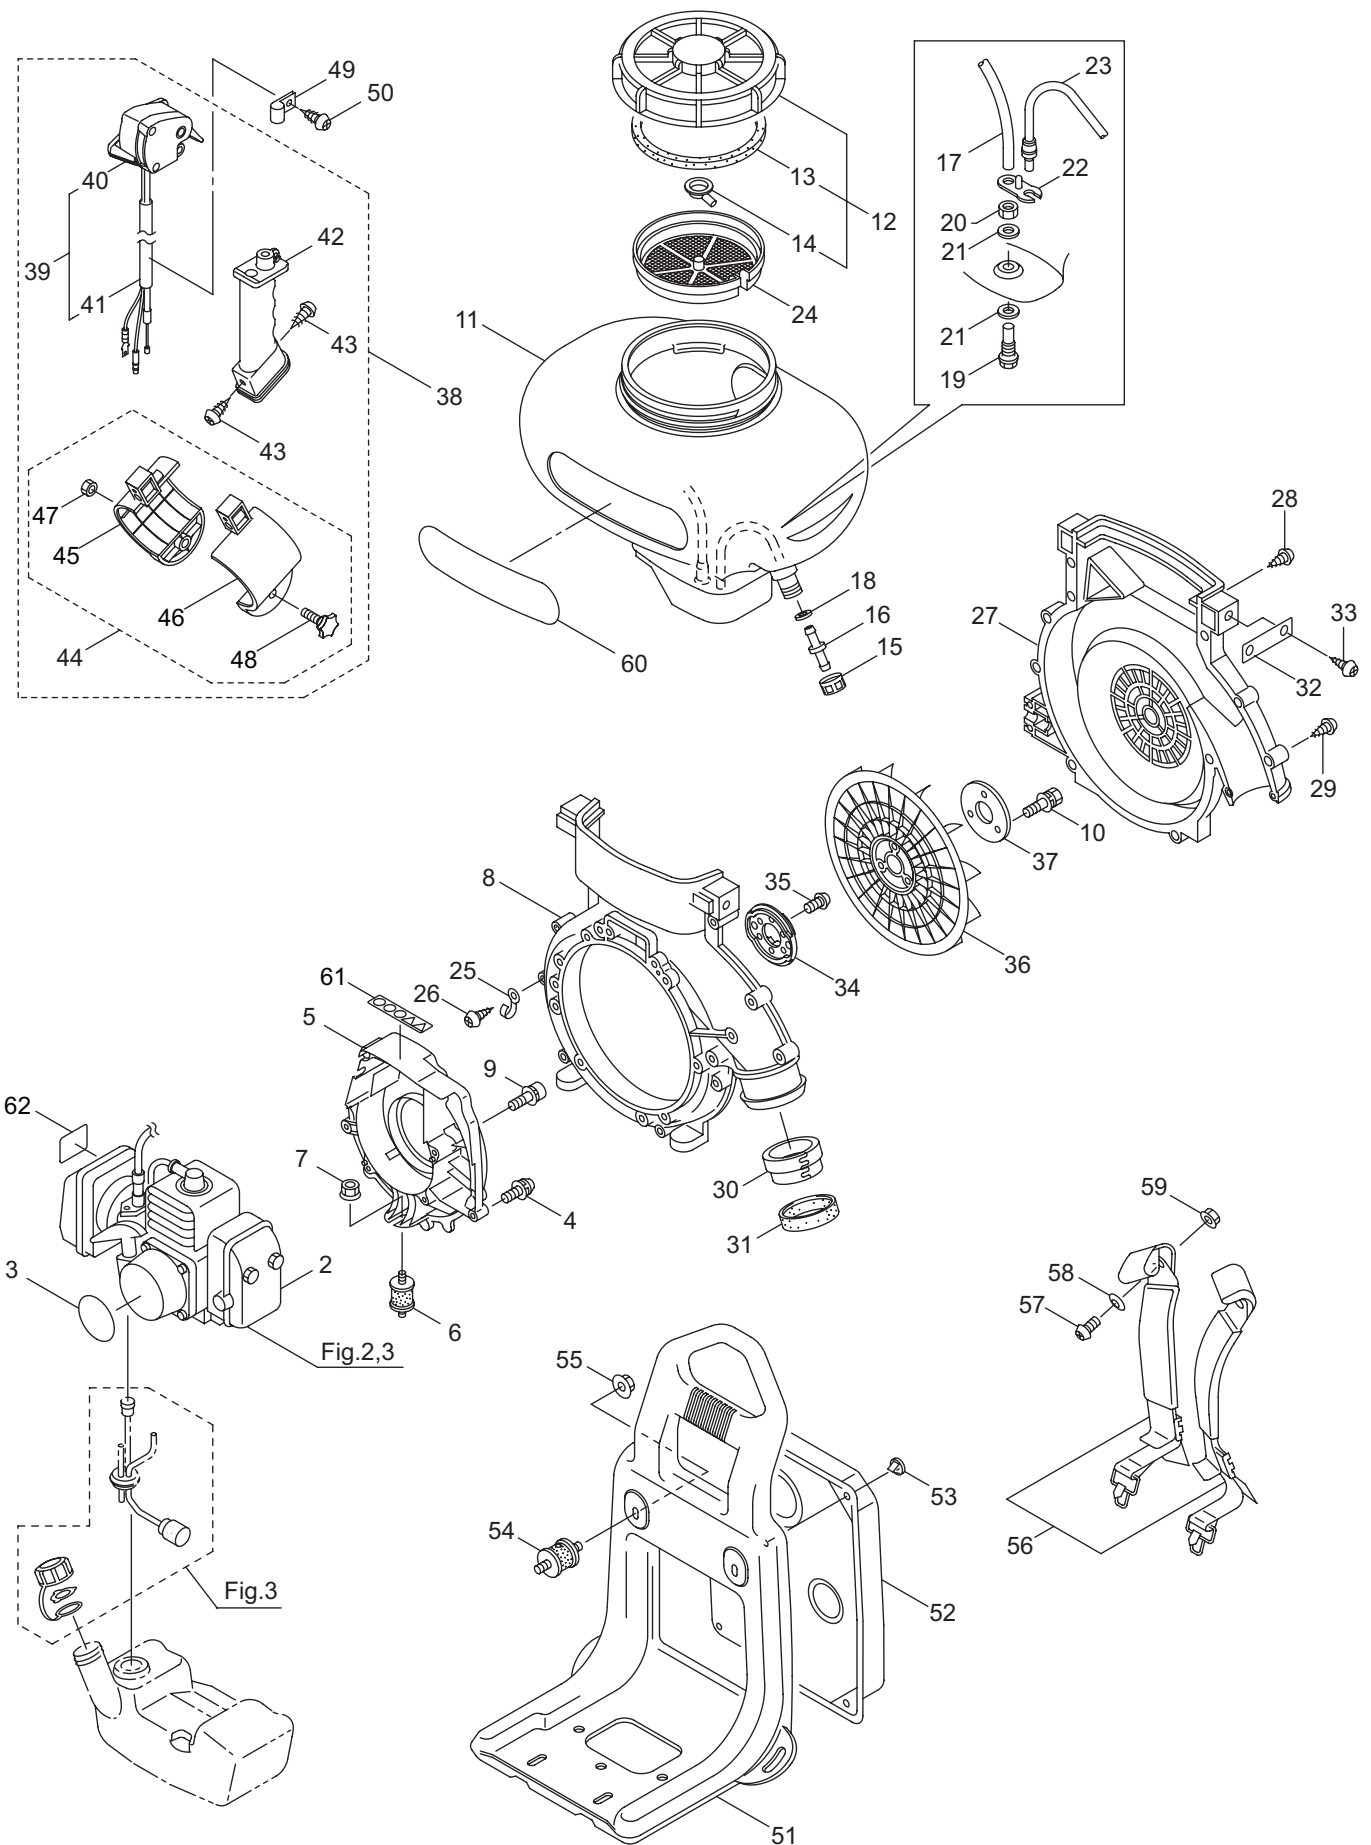

2015. 02.

MARUYAMA

P/N 523993

1. MM300
MAIN BODY

Ref. No.	Part No.	Part Name	Q'ty	Remarks
1-1	352799	MM300	1	
1-2	859719	Engine	1	CE300D/04
1-3	275105	Label	1	MM300
1-4	092005	Screw	5	5x15
1-5	130895	Flange	1	
1-6	101877	Buffer	1	
1-7	100234	Nut	1	M6
1-8	275109	Fan Case (Engine Side)	1	
1-9	125420	Cap Screw	4	M5x35
1-10	127528	Bolt	3	M6x30
1-11	118817	Chemical Tank	1	13L
1-12	091486	Cap, Chemical Tank	1	Incl,13,14
1-13	022362	Packing	1	
1-14	022363	Inner Cap	1	
1-15	022408	Cap, Hose Joint	1	
1-16	022409	Hose Joint	1	
1-17	100622	Rubber Tube	1	7x11x380L
1-18	028885	Packing	1	13x26xt2
1-19	107303	Joint Pipe	1	
1-20	101063	Joint Nut	1	
1-21	101062	Packing	2	16.5x27xt2.5
1-22	025863	Pipe Holder	1	
1-23	107237	Rubber Tube	1	
1-24	022410	Strainer	1	
1-25	109051	Clamp	1	
1-26	089806	Screw	1	M5x10
1-27	118521	Fan Case (Frame Side)	1	
1-28	128196	Tapping Screw	2	M5x14
1-29	130420	Tapping Screw	10	M5x25
1-30	118561	Collar	1	
1-31	118562	Band	1	
1-32	120320	Plate	2	
1-33	089826	Screw	4	M6x15
1-34	130053	Adapter	1	
1-35	130245	Bolt	3	M6x15
1-36	110466	Fan	1	
1-37	118248	Plate	1	
1-38	275147	Throttle Ass'y	1	Incl.39-48
1-39	275148	Throttle Lever Ass'y	1	Incl.40,41
1-40	125756	Throttle	1	
1-41	275149	Throttle Wire Ass'y	1	
1-42	118811	Grip	1	
1-43	127297	Screw	2	M5x20
1-44	125184	Band Ass'y	1	Incl.45-48
1-45	123132	Holder, (A)	1	

1. MM300 MAIN BODY

Ref. No.	Part No.	Part Name	Q'ty	Remarks
1-46	123134	Holder, (B)	1	
1-47	127298	Nut	1	M6
1-48	127299	Knob Bolt	1	M6x30
1-49	126049	Clamp	1	
1-50	127300	Screw	1	M5x18
1-51	110509	Backpack Frame	1	
1-52	130221	Cushion Pad	1	
1-53	100749	Fastener	4	#7
1-54	026223	Buffer	2	30-M6x14
1-55	127228	Nut	3	M6
1-56	127089	Shoulder Strap Ass'y	1	
1-57	123370	Screw	2	M6x20
1-58	127224	Washer	2	6x23xt1.6
1-59	127237	Nut	2	M6
1-60	275104	Label	1	MM300
1-61	132090	Label	1	
1-62	125747	Label	1	