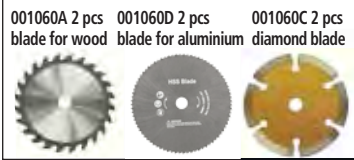

POWER TOOLS

HECHT 1066