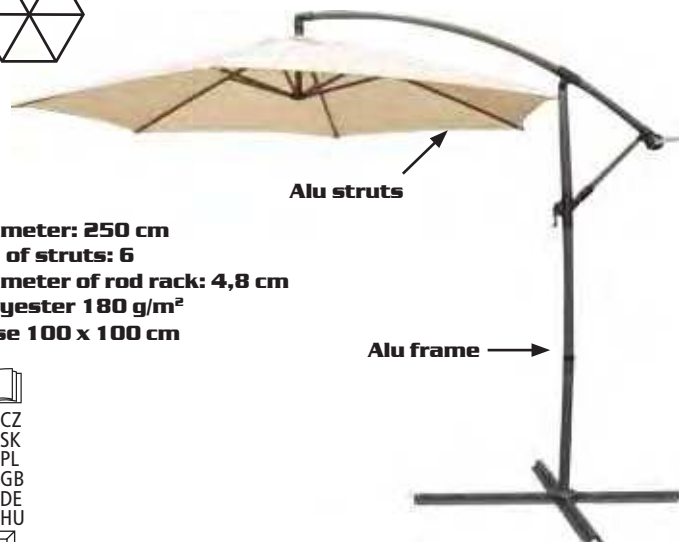

Diameter: 240 cm
No. of struts: 6
Height: 2 m
Without base

1340 x 150 x 150 mm

SHADOW

cross-section

Diameter: 270 cm
No. of struts: 8
Height: 2,2 m
Without base

1400 x 150 x 150 mm

SANDY 1

cross-section