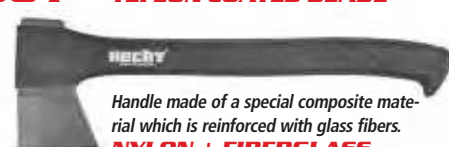

HECHT 902360

Splitting axe
Lenght 55 cm
Weight 2360 g*

Handle made of a special composite material which is reinforced with glass fibers.
- FIBERGLASS

HECHT 900570 **TEFLON COATED BLADE**

Universal axe
Lenght 35 cm
Weight 570 g*

Handle made of a special composite material which is reinforced with glass fibers.
NYLON + FIBERGLASS

HECHT 900901 **TEFLON COATED BLADE**

Universal axe
Lenght 44 cm
Weight 900 g*

Handle made of a special composite material which is reinforced with glass fibers.
NYLON + FIBERGLASS