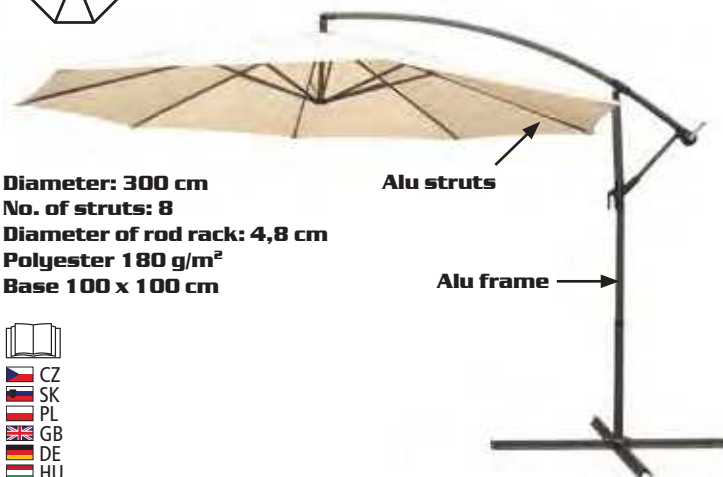

Diameter: 300 cm
No. of struts: 8
Diameter of rod rack: 4,8 cm
Polyester 180 g/m²
Base 100 x 100 cm

2010 x 355 x 135 mm

SUNNY

www.hecht.cz

SOL